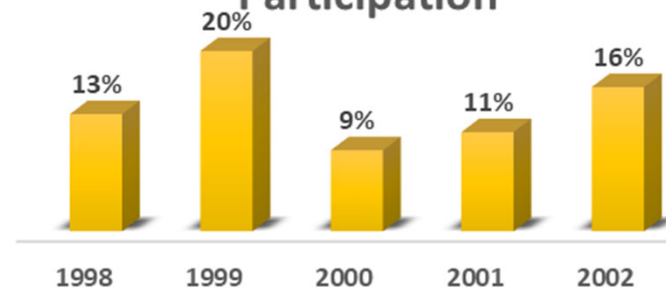

Class of 2003 Historical Data

Class of 2003 Giving Totals

Average: \$22,560
Median: \$22,002

This includes any gift donated within the calendar year.

Class of 2003 Giving Participation

Average: 12%
Median: 12%

This includes anyone from the class who donated within the calendar year.

Previous 20th Reunions Historical Data

Previous 20th Reunion Cycle Giving

Average: \$43,288
Median: \$42,096

This includes any gift donated within the calendar year by that specific class.

Previous 20th Reunion Cycle Participation

Average: 14%
Median: 13%

This includes anyone from the classes above who donated within the calendar year.