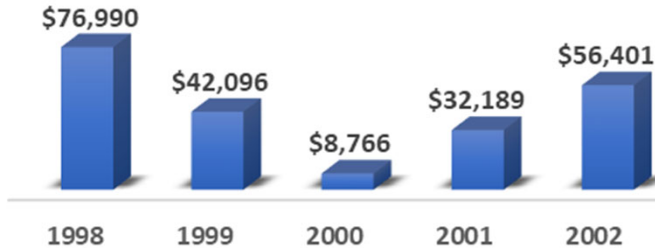

Class of 2003 Historical Data

Class of 2003 Giving Totals

Average: \$22,560
Median: \$22,002

This includes any gift donated within the calendar year.

Class of 2003 Giving Participation

Average: 12%
Median: 12%

This includes anyone from the class who donated within the calendar year.

Previous 20th Reunions Historical Data

Previous 20th Reunion Cycle Giving

Average: \$43,288
Median: \$42,096

This includes any gift donated within the calendar year by that specific class.