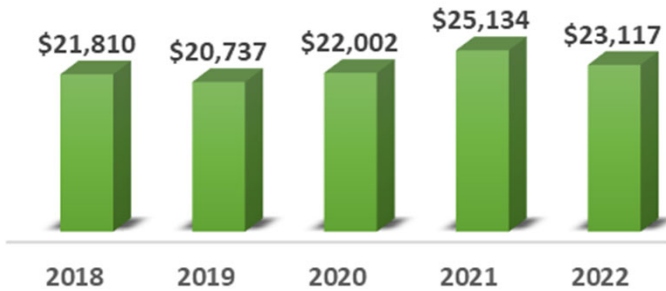

Class of 2003 Historical Data

Class of 2003 Giving Totals

Average: \$22,560
Median: \$22,002

This includes any gift donated within the calendar year.

Class of 2003 Giving Participation

Average: 12%
Median: 12%

This includes anyone from the class who donated within the calendar year.

Previous 20th Reunions Historical Data

Previous 20th Reunion Cycle Giving

Average: \$43,288
Median: \$42,096

This includes any gift donated within the calendar year by that specific class.