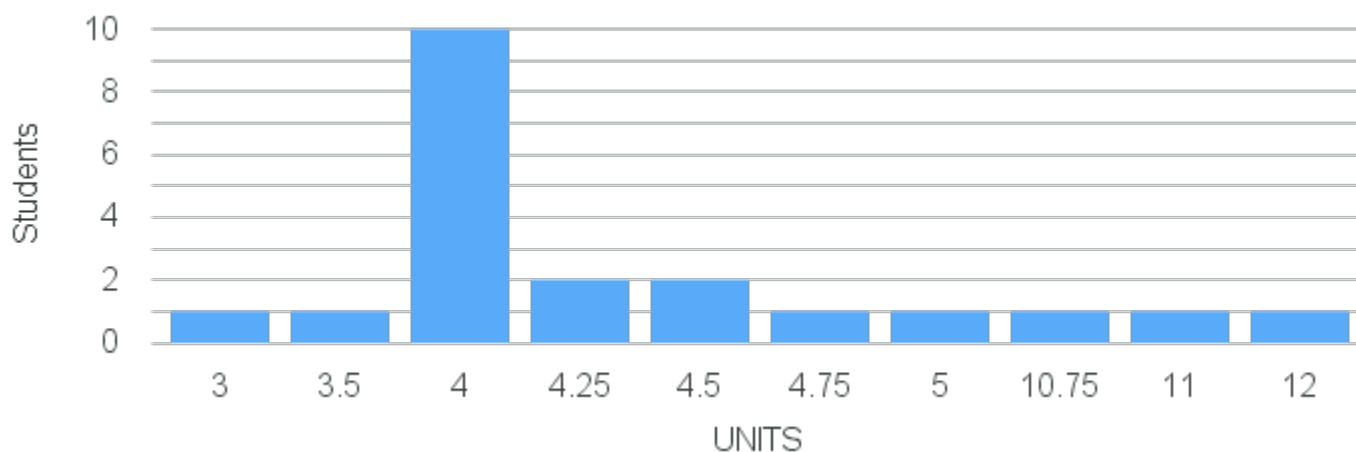

Course Placement Distribution for Fall 2026

CRN: 19024

Course ID: CH107
2211

Cross List:

Limit: 25

General Chemistry I

Demand: 21
Reserved: 5
Waitlisted: 1

Department: Chemistry &
Biochemistry

Min Units: 3.5

Distribution by Units

Term	Block(s)	CRN	Course ID	See Also	Course Limit	Reserved	Unit Count	Units
Fall 2026	2	19024	CH107 2211		25	5	1	12
Fall 2026	2	19024	CH107 2211		25	5	1	11
Fall 2026	2	19024	CH107 2211		25	5	1	10.75
Fall 2026	2	19024	CH107 2211		25	5	1	5
Fall 2026	2	19024	CH107 2211		25	5	1	4.75
Fall 2026	2	19024	CH107 2211		25	5	2	4.5
Fall 2026	2	19024	CH107 2211		25	5	2	4.25
Fall 2026	2	19024	CH107 2211		25	5	10	4
Fall 2026	2	19024	CH107 2211		25	5	1	3.5
Fall 2026	2	19024	CH107 2211		25	5	1	3