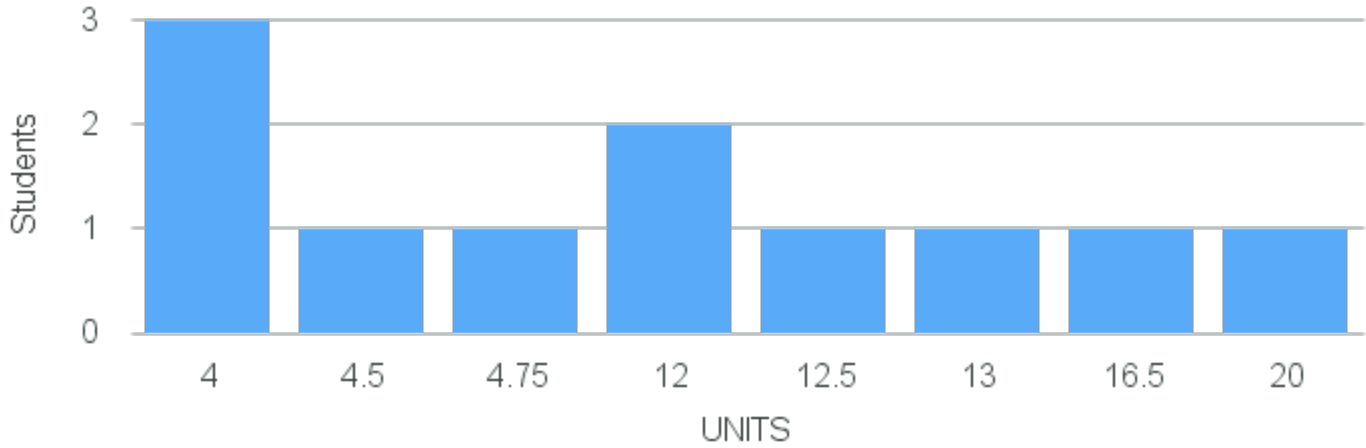

Course Placement Distribution for Fall 2026

CRN: 19140

Course ID: PS290
2211

Cross List:

Limit: 25

Introduction to Political Philosophy

Demand: 11

Reserved: 5

Waitlisted:

Department: Political Science

Distribution by Units

Term	Block(s)	CRN	Course ID	See Also	Course Limit	Reserved	Unit Count	Units
Fall 2026	2	19140	PS290 2211		25	5	1	20
Fall 2026	2	19140	PS290 2211		25	5	1	16.5
Fall 2026	2	19140	PS290 2211		25	5	1	13
Fall 2026	2	19140	PS290 2211		25	5	1	12.5
Fall 2026	2	19140	PS290 2211		25	5	2	12
Fall 2026	2	19140	PS290 2211		25	5	1	4.75
Fall 2026	2	19140	PS290 2211		25	5	1	4.5
Fall 2026	2	19140	PS290 2211		25	5	3	4