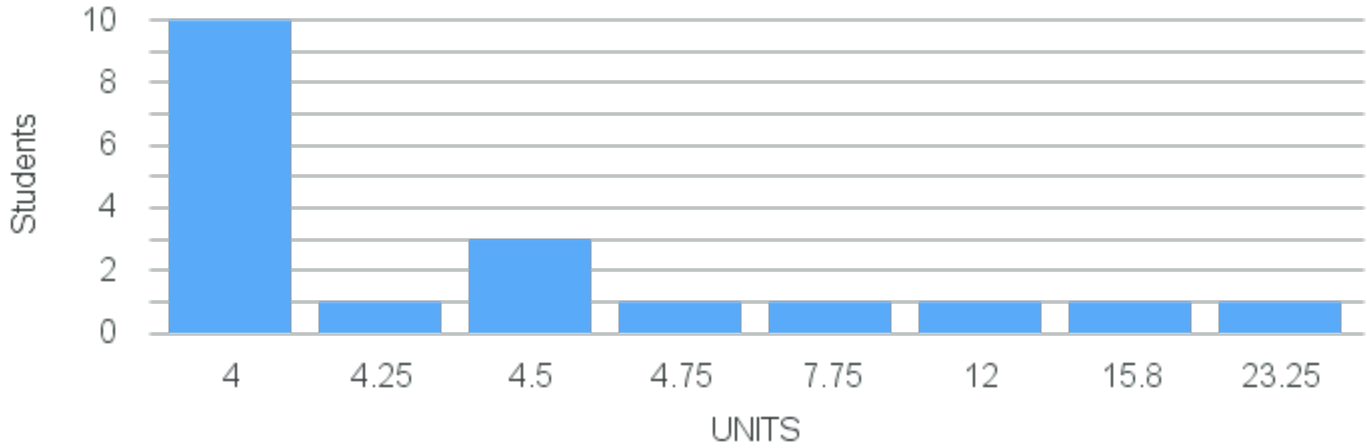

Course Placement Distribution for Fall 2026

CRN: 18954

Course ID: EC302
4411

Cross List:

Limit: 25

Macroeconomic Theory

Demand: 19

Reserved: 0

Waitlisted:

Department: Economics & Business

Distribution by Units

Term	Block(s)	CRN	Course ID	See Also	Course Limit	Reserved	Unit Count	Units
Fall 2026	4	18954	EC302 4411		25	0	1	23.25
Fall 2026	4	18954	EC302 4411		25	0	1	15.8
Fall 2026	4	18954	EC302 4411		25	0	1	12
Fall 2026	4	18954	EC302 4411		25	0	1	7.75
Fall 2026	4	18954	EC302 4411		25	0	1	4.75
Fall 2026	4	18954	EC302 4411		25	0	3	4.5
Fall 2026	4	18954	EC302 4411		25	0	1	4.25
Fall 2026	4	18954	EC302 4411		25	0	10	4