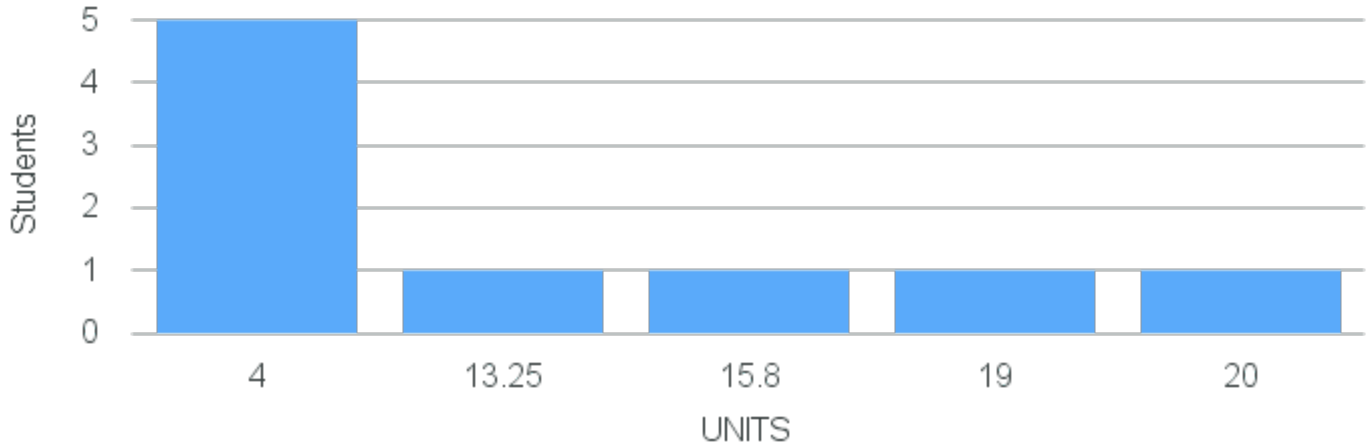

Course Placement Distribution for Fall 2026

CRN: 18947

Course ID: BU205
3311

Cross List:

Limit: 25

Principles of Financial Accounting

Demand: 9
Reserved: 0
Waitlisted:

Department: Economics & Business

Distribution by Units

Term	Block(s)	CRN	Course ID	See Also	Course Limit	Reserved	Unit Count	Units
Fall 2026	3	18947	BU205 3311		25	0	1	20
Fall 2026	3	18947	BU205 3311		25	0	1	19
Fall 2026	3	18947	BU205 3311		25	0	1	15.8
Fall 2026	3	18947	BU205 3311		25	0	1	13.25
Fall 2026	3	18947	BU205 3311		25	0	5	4