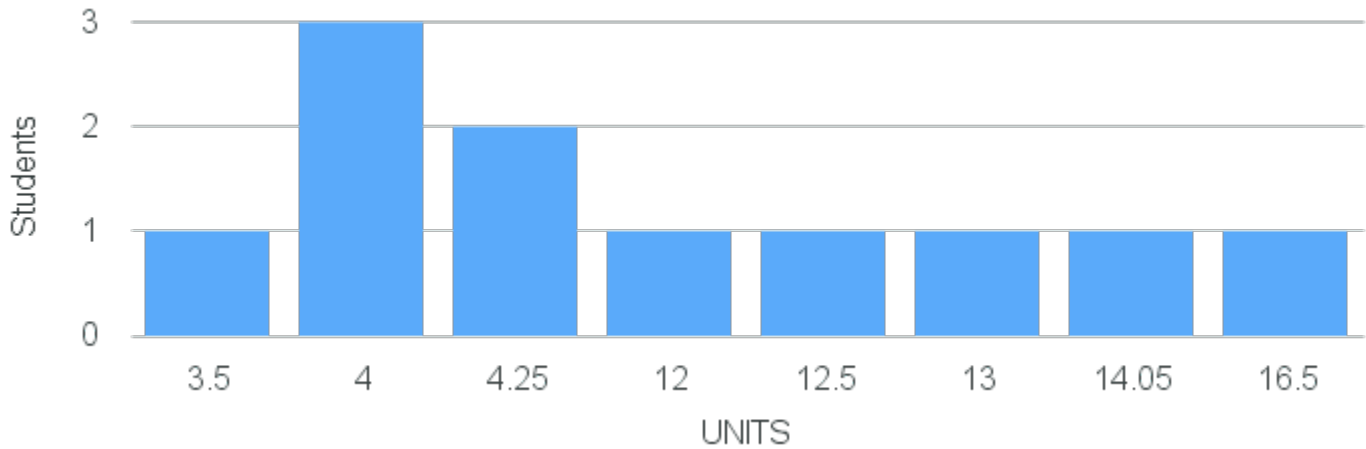

Course Placement Distribution for Fall 2026

CRN: 19344

Course ID: MA120
2211

Cross List:

Limit: 25

Applied Linear Algebra

Demand: 11

Reserved: 0

Waitlisted:

Department: Mathematics &
Computer Science

Distribution by Units

Term	Block(s)	CRN	Course ID	See Also	Course Limit	Reserved	Unit Count	Units
Fall 2026	2	19344	MA120 2211		25	0	1	16.5
Fall 2026	2	19344	MA120 2211		25	0	1	14.05
Fall 2026	2	19344	MA120 2211		25	0	1	13
Fall 2026	2	19344	MA120 2211		25	0	1	12.5
Fall 2026	2	19344	MA120 2211		25	0	1	12
Fall 2026	2	19344	MA120 2211		25	0	2	4.25
Fall 2026	2	19344	MA120 2211		25	0	3	4
Fall 2026	2	19344	MA120 2211		25	0	1	3.5