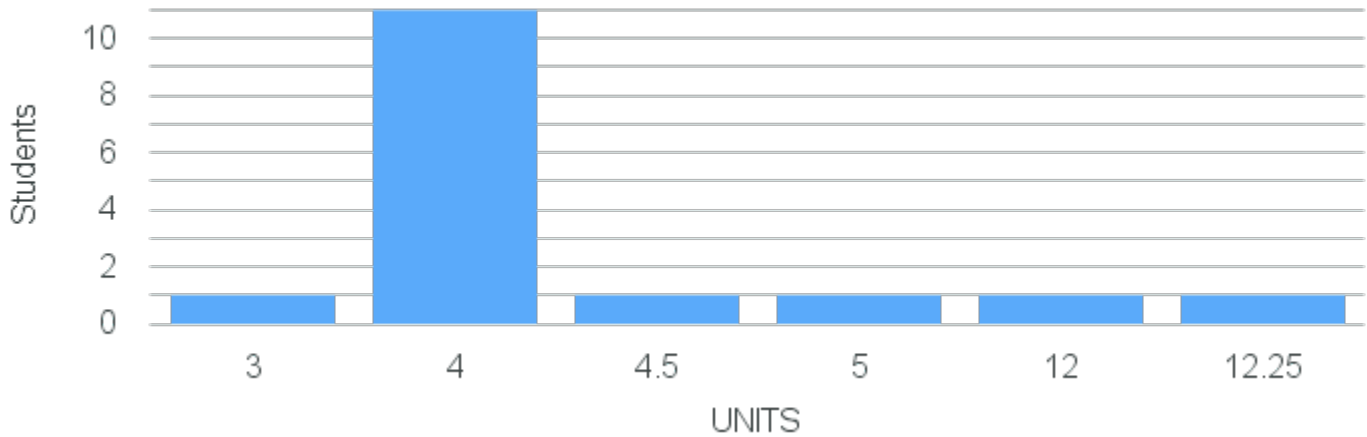

Course Placement Distribution for Fall 2026

CRN: 19444

Course ID: MA126
4411

Cross List:

Limit: 25

Calculus 1

Demand: 16
Reserved: 12
Waitlisted: 3

Department: Mathematics &
Computer Science

Min Units: 4

Distribution by Units

Term	Block(s)	CRN	Course ID	See Also	Course Limit	Reserved	Unit Count	Units
Fall 2026	4	19444	MA126 4411		25	12	1	12.25
Fall 2026	4	19444	MA126 4411		25	12	1	12
Fall 2026	4	19444	MA126 4411		25	12	1	5
Fall 2026	4	19444	MA126 4411		25	12	1	4.5
Fall 2026	4	19444	MA126 4411		25	12	11	4
Fall 2026	4	19444	MA126 4411		25	12	1	3