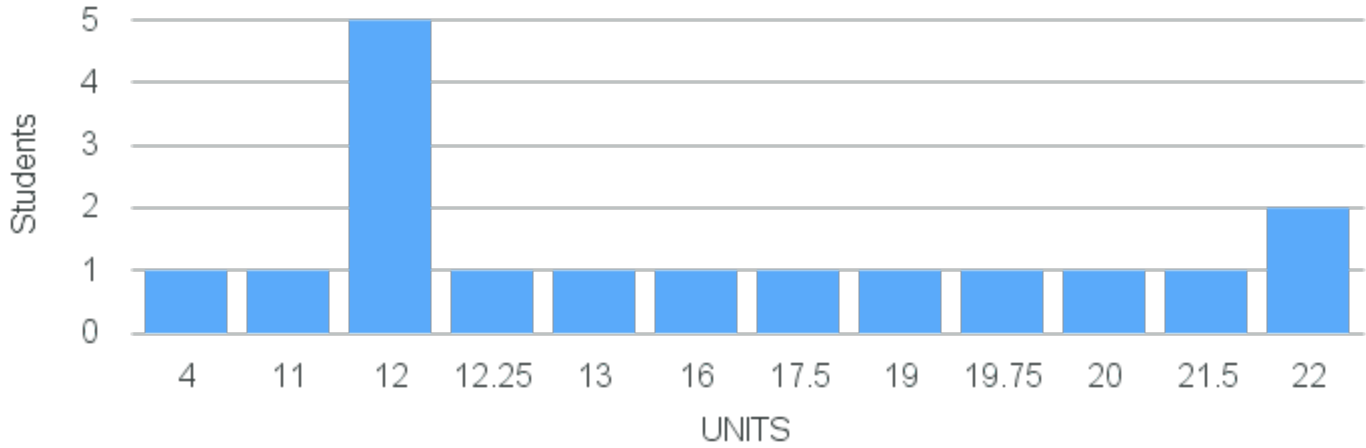

Course Placement Distribution for Fall 2026

CRN: 18937

Course ID: BU310
1111

Cross List:

Limit: 25

Society, Business, and Economics

Demand: 17

Reserved: 0

Waitlisted:

Department: Economics & Business

Distribution by Units

Term	Block(s)	CRN	Course ID	See Also	Course Limit	Reserved	Unit Count	Units
Fall 2026	1	18937	BU310 1111		25	0	2	22
Fall 2026	1	18937	BU310 1111		25	0	1	21.5
Fall 2026	1	18937	BU310 1111		25	0	1	20
Fall 2026	1	18937	BU310 1111		25	0	1	19.75
Fall 2026	1	18937	BU310 1111		25	0	1	19
Fall 2026	1	18937	BU310 1111		25	0	1	17.5
Fall 2026	1	18937	BU310 1111		25	0	1	16
Fall 2026	1	18937	BU310 1111		25	0	1	13
Fall 2026	1	18937	BU310 1111		25	0	1	12.25
Fall 2026	1	18937	BU310 1111		25	0	5	12
Fall 2026	1	18937	BU310 1111		25	0	1	11
Fall 2026	1	18937	BU310 1111		25	0	1	4