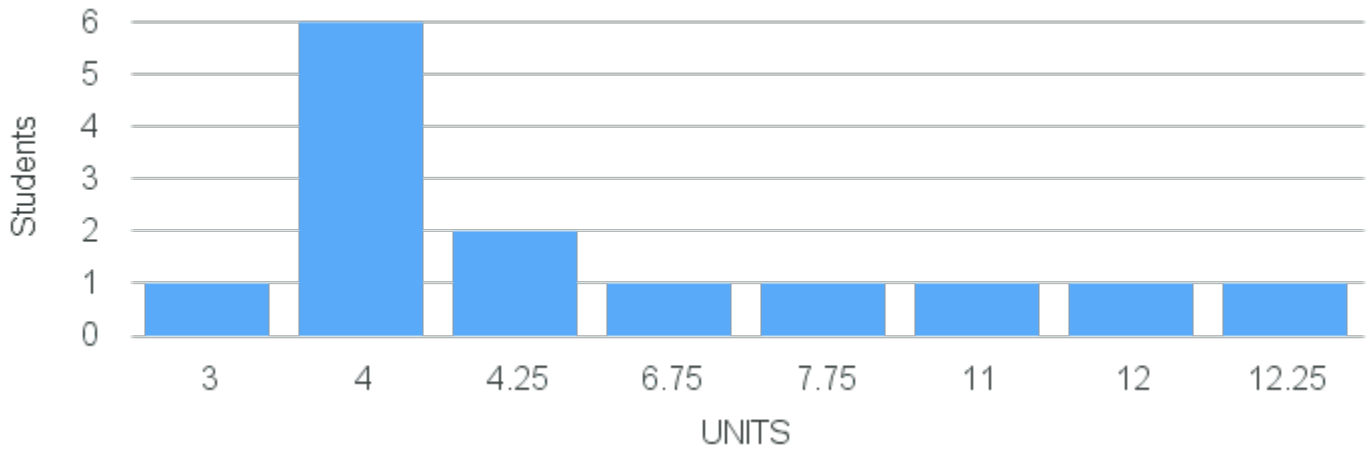

Course Placement Distribution for Fall 2026

CRN: 19347

Course ID: MA126
3311

Cross List:

Limit: 25

Calculus 1

Demand: 14
Reserved: 12
Waitlisted: 1

Department: Mathematics &
Computer Science

Min Units: 4

Distribution by Units

Term	Block(s)	CRN	Course ID	See Also	Course Limit	Reserved	Unit Count	Units
Fall 2026	3	19347	MA126 3311		25	12	1	12.25
Fall 2026	3	19347	MA126 3311		25	12	1	12
Fall 2026	3	19347	MA126 3311		25	12	1	11
Fall 2026	3	19347	MA126 3311		25	12	1	7.75
Fall 2026	3	19347	MA126 3311		25	12	1	6.75
Fall 2026	3	19347	MA126 3311		25	12	2	4.25
Fall 2026	3	19347	MA126 3311		25	12	6	4
Fall 2026	3	19347	MA126 3311		25	12	1	3