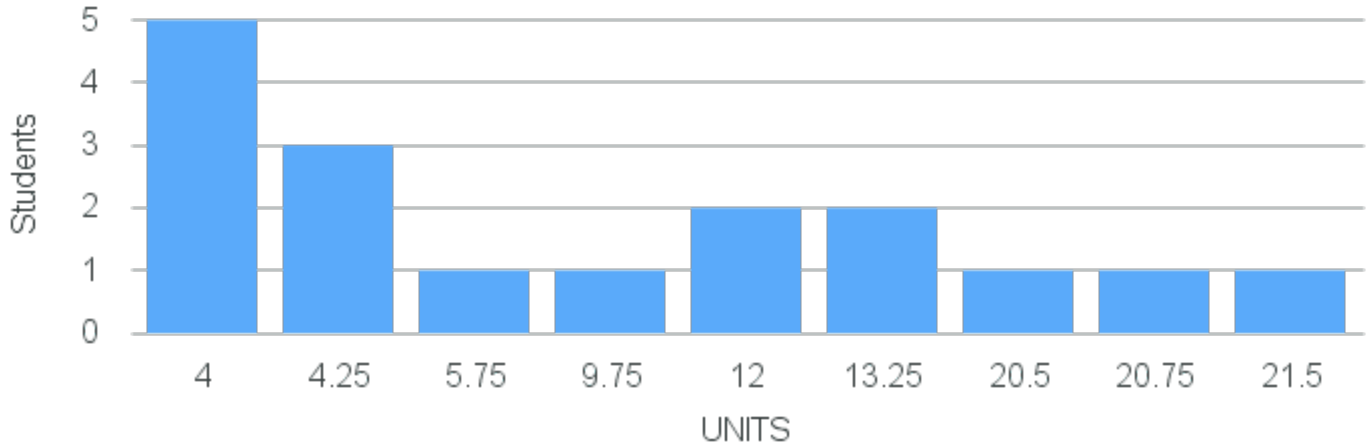

Course Placement Distribution for Fall 2026

CRN: 19062

Course ID: ED225
1111

Cross List: EV265 1111

Limit: 25

Critical Foundations of Environmental and Sustainability Education

Demand: 17

Reserved: 0

Waitlisted:

Department: Education

Distribution by Units

Term	Block(s)	CRN	Course ID	See Also	Course Limit	Reserved	Unit Count	Units
Fall 2026	1	19062	ED225 1111	EV265 1111	25	0	1	21.5
Fall 2026	1	19062	ED225 1111	EV265 1111	25	0	1	20.75
Fall 2026	1	19062	ED225 1111	EV265 1111	25	0	1	20.5
Fall 2026	1	19062	ED225 1111	EV265 1111	25	0	2	13.25
Fall 2026	1	19062	ED225 1111	EV265 1111	25	0	2	12
Fall 2026	1	19062	ED225 1111	EV265 1111	25	0	1	9.75
Fall 2026	1	19062	ED225 1111	EV265 1111	25	0	1	5.75
Fall 2026	1	19062	ED225 1111	EV265 1111	25	0	3	4.25
Fall 2026	1	19062	ED225 1111	EV265 1111	25	0	5	4