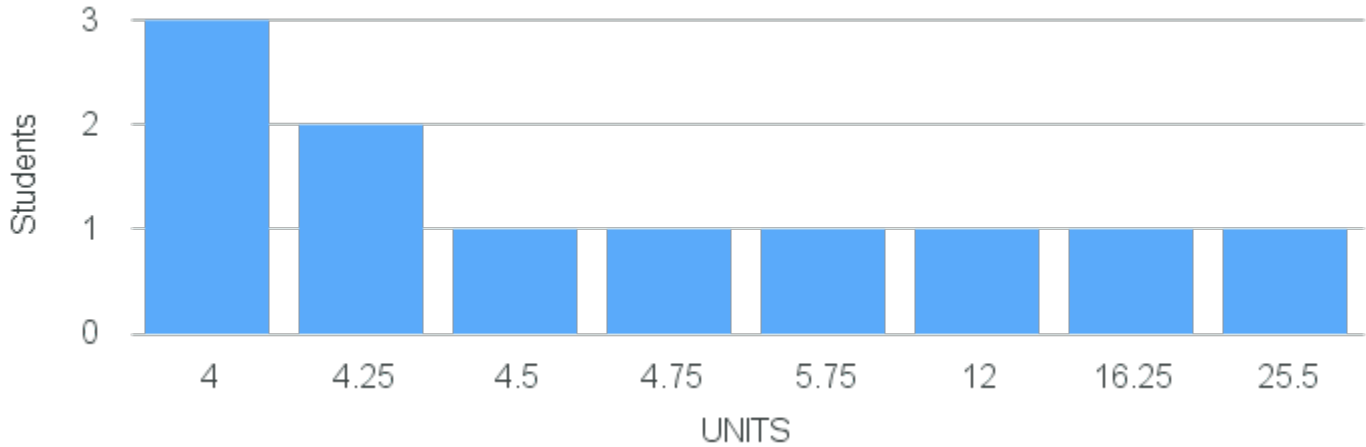

Course Placement Distribution for Fall 2026

CRN: 19283

Course ID: EV209
3311

Cross List:

Limit: 16

Ecology and the Environment

Demand: 11

Reserved: 0

Waitlisted:

Department: Environmental
Studies&Science

Distribution by Units

Term	Block(s)	CRN	Course ID	See Also	Course Limit	Reserved	Unit Count	Units
Fall 2026	3	19283	EV209 3311		16	0	1	25.5
Fall 2026	3	19283	EV209 3311		16	0	1	16.25
Fall 2026	3	19283	EV209 3311		16	0	1	12
Fall 2026	3	19283	EV209 3311		16	0	1	5.75
Fall 2026	3	19283	EV209 3311		16	0	1	4.75
Fall 2026	3	19283	EV209 3311		16	0	1	4.5
Fall 2026	3	19283	EV209 3311		16	0	2	4.25
Fall 2026	3	19283	EV209 3311		16	0	3	4