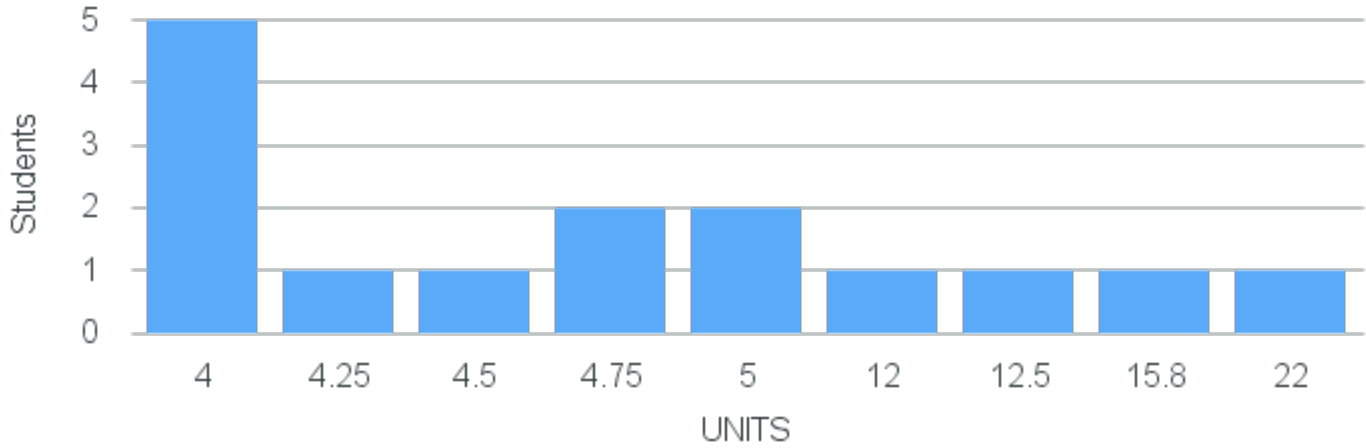

Course Placement Distribution for Fall 2026

CRN: 19389

Course ID: PC241
1111

Cross List:

Limit: 32

Physics for the Physical Sciences I: Mechanics

Demand: 15

Reserved: 0

Waitlisted:

Department: Physics

Distribution by Units

Term	Block(s)	CRN	Course ID	See Also	Course Limit	Reserved	Unit Count	Units
Fall 2026	1	19389	PC241 1111		32	0	1	22
Fall 2026	1	19389	PC241 1111		32	0	1	15.8
Fall 2026	1	19389	PC241 1111		32	0	1	12.5
Fall 2026	1	19389	PC241 1111		32	0	1	12
Fall 2026	1	19389	PC241 1111		32	0	2	5
Fall 2026	1	19389	PC241 1111		32	0	2	4.75
Fall 2026	1	19389	PC241 1111		32	0	1	4.5
Fall 2026	1	19389	PC241 1111		32	0	1	4.25
Fall 2026	1	19389	PC241 1111		32	0	5	4