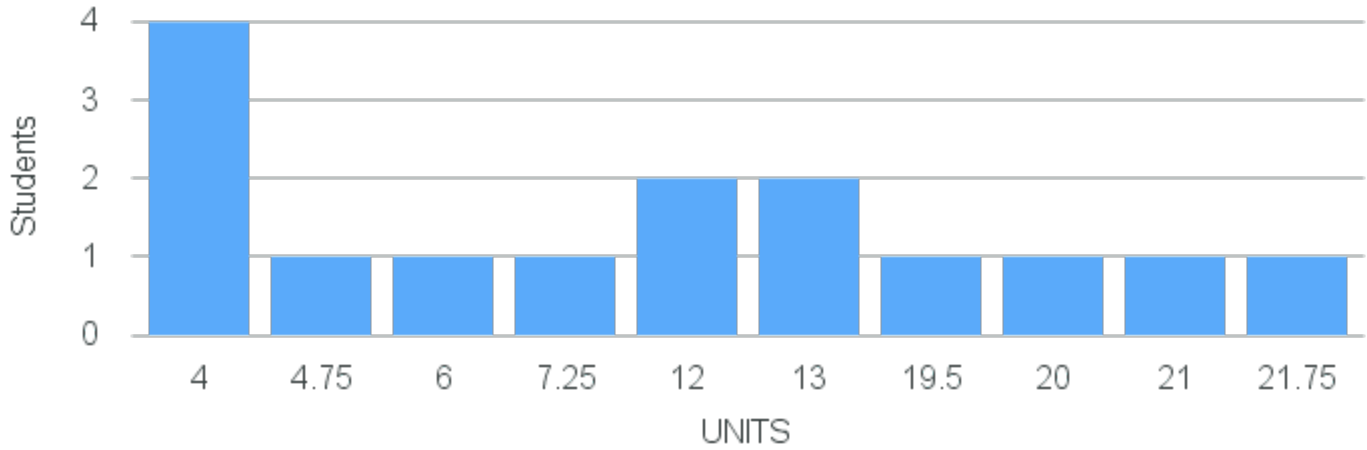

Course Placement Distribution for Fall 2026

CRN: 18844

Course ID: HY206
3311

Cross List:

Limit: 25

US History since 1860

Demand: 15

Reserved: 0

Waitlisted:

Department: History

Distribution by Units

Term	Block(s)	CRN	Course ID	See Also	Course Limit	Reserved	Unit Count	Units
Fall 2026	3	18844	HY206 3311		25	0	1	21.75
Fall 2026	3	18844	HY206 3311		25	0	1	21
Fall 2026	3	18844	HY206 3311		25	0	1	20
Fall 2026	3	18844	HY206 3311		25	0	1	19.5
Fall 2026	3	18844	HY206 3311		25	0	2	13
Fall 2026	3	18844	HY206 3311		25	0	2	12
Fall 2026	3	18844	HY206 3311		25	0	1	7.25
Fall 2026	3	18844	HY206 3311		25	0	1	6
Fall 2026	3	18844	HY206 3311		25	0	1	4.75
Fall 2026	3	18844	HY206 3311		25	0	4	4