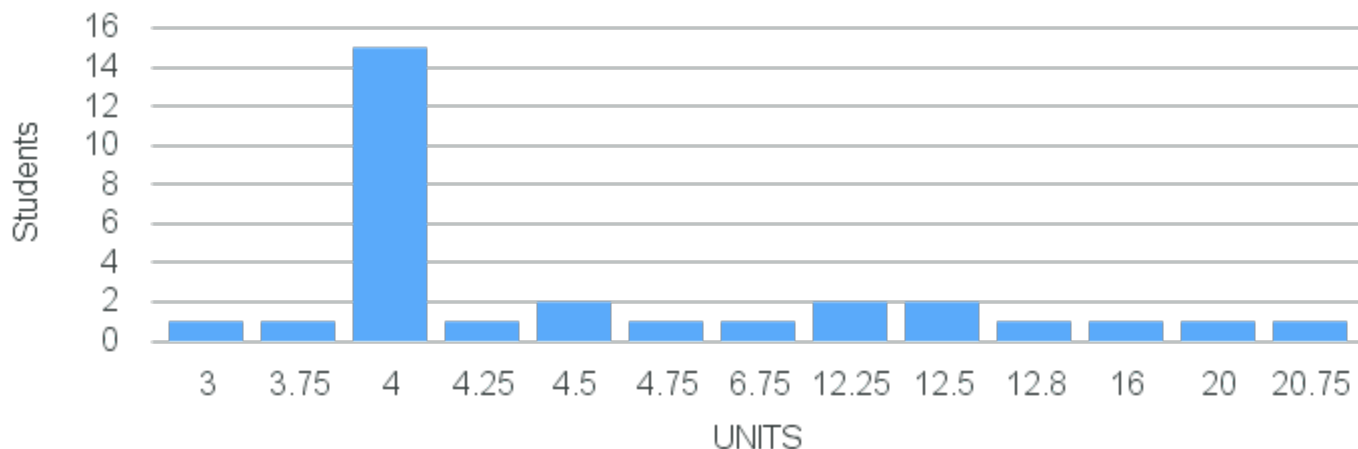

Course Placement Distribution for Fall 2026

CRN: 19115

Course ID: MB131
1111

Cross List:

Limit: 24

Introduction to Molecular and Cellular Biology

Demand: 30
Reserved: 0
Waitlisted: 6
Min Units: 4

Department: Molecular Biology

Distribution by Units

Term	Block(s)	CRN	Course ID	See Also	Course Limit	Reserved	Unit Count	Units
Fall 2026	1	19115	MB131 1111		24	0	1	20.75
Fall 2026	1	19115	MB131 1111		24	0	1	20
Fall 2026	1	19115	MB131 1111		24	0	1	16
Fall 2026	1	19115	MB131 1111		24	0	1	12.8
Fall 2026	1	19115	MB131 1111		24	0	2	12.5
Fall 2026	1	19115	MB131 1111		24	0	2	12.25
Fall 2026	1	19115	MB131 1111		24	0	1	6.75
Fall 2026	1	19115	MB131 1111		24	0	1	4.75
Fall 2026	1	19115	MB131 1111		24	0	2	4.5
Fall 2026	1	19115	MB131 1111		24	0	1	4.25
Fall 2026	1	19115	MB131 1111		24	0	15	4
Fall 2026	1	19115	MB131 1111		24	0	1	3.75