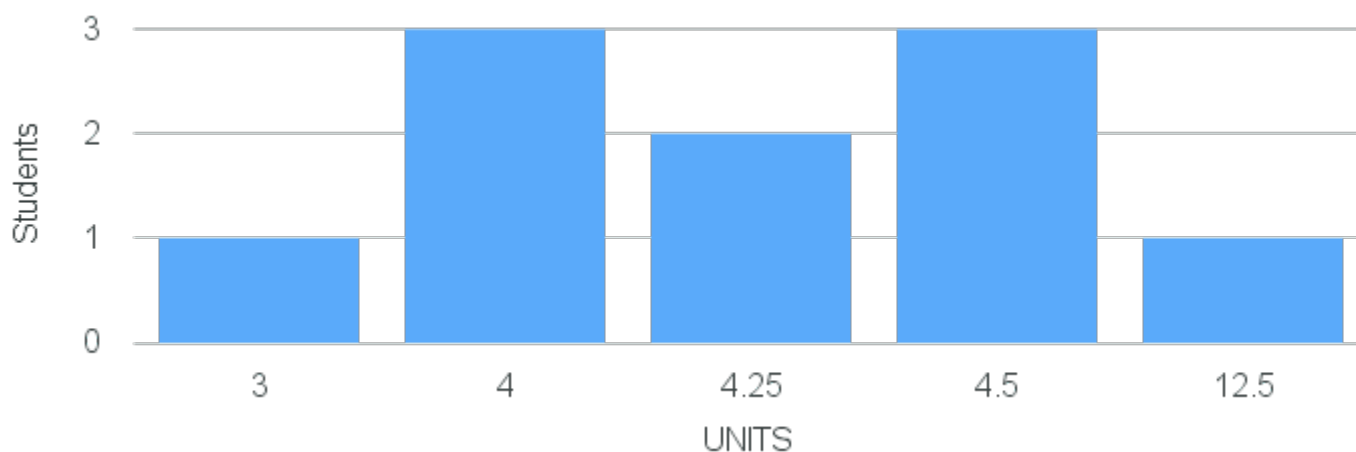

Course Placement Distribution for Fall 2026

CRN: 19011

Course ID: CH107
1111

Cross List:

Limit: 25

General Chemistry I

Demand: 10

Reserved: 0

Waitlisted:

Department: Chemistry &
Biochemistry

Distribution by Units

Term	Block(s)	CRN	Course ID	See Also	Course Limit	Reserved	Unit Count	Units
Fall 2026	1	19011	CH107 1111		25	0	1	12.5
Fall 2026	1	19011	CH107 1111		25	0	3	4.5
Fall 2026	1	19011	CH107 1111		25	0	2	4.25
Fall 2026	1	19011	CH107 1111		25	0	3	4
Fall 2026	1	19011	CH107 1111		25	0	1	3