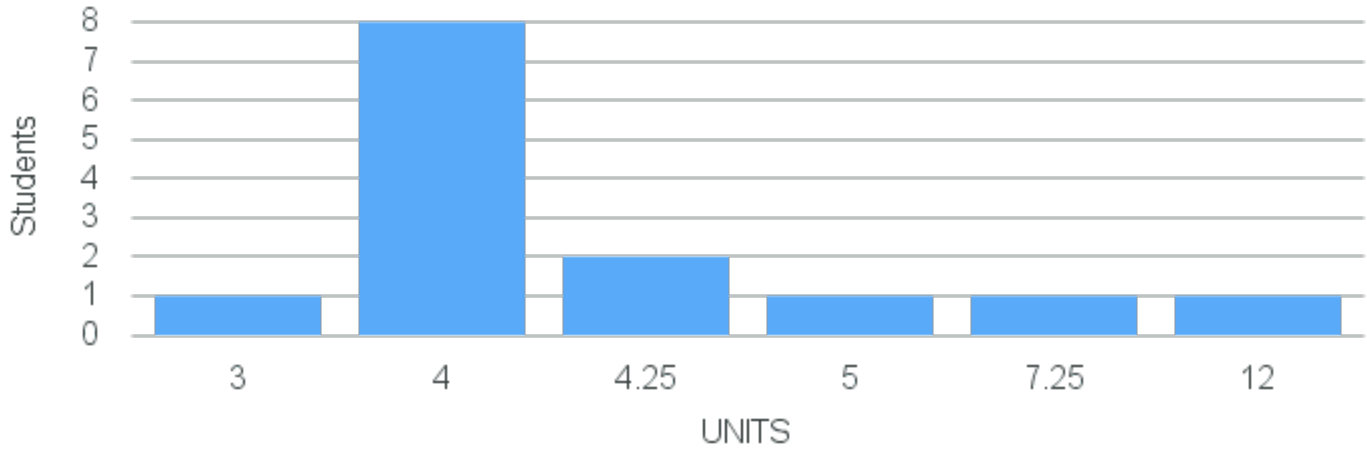

Course Placement Distribution for Fall 2026

CRN: 18935

Course ID: EC102
3311

Cross List:

Limit: 25

Principles of Macroeconomics

Demand: 14
Reserved: 10

Waitlisted:

Department: Economics & Business

Distribution by Units

Term	Block(s)	CRN	Course ID	See Also	Course Limit	Reserved	Unit Count	Units
Fall 2026	3	18935	EC102 3311		25	10	1	12
Fall 2026	3	18935	EC102 3311		25	10	1	7.25
Fall 2026	3	18935	EC102 3311		25	10	1	5
Fall 2026	3	18935	EC102 3311		25	10	2	4.25
Fall 2026	3	18935	EC102 3311		25	10	8	4
Fall 2026	3	18935	EC102 3311		25	10	1	3