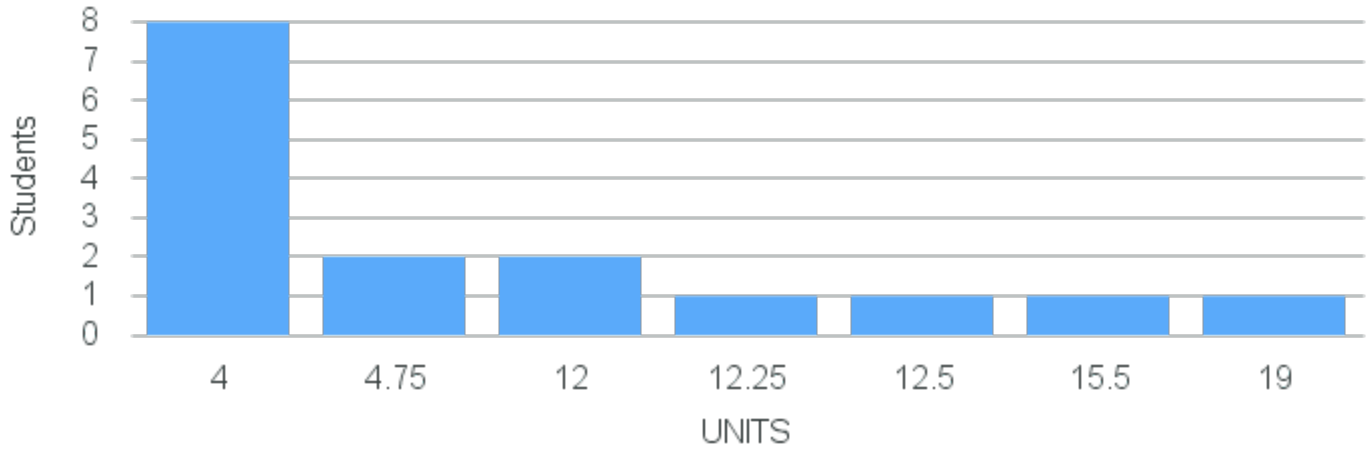

Course Placement Distribution for Fall 2026

CRN: 18861

Course ID: HY110
2221

Cross List: RM185 2211

Limit: 25

Encountering the Past: Introduction to the Study of Comparative Race and Ethnicity

Demand: 16

Reserved: 0

Waitlisted:

Department: History

Distribution by Units

Term	Block(s)	CRN	Course ID	See Also	Course Limit	Reserved	Unit Count	Units
Fall 2026	2	18861	HY110 2221	RM185 2211	25	0	1	19
Fall 2026	2	18861	HY110 2221	RM185 2211	25	0	1	15.5
Fall 2026	2	18861	HY110 2221	RM185 2211	25	0	1	12.5
Fall 2026	2	18861	HY110 2221	RM185 2211	25	0	1	12.25
Fall 2026	2	18861	HY110 2221	RM185 2211	25	0	2	12
Fall 2026	2	18861	HY110 2221	RM185 2211	25	0	2	4.75
Fall 2026	2	18861	HY110 2221	RM185 2211	25	0	8	4