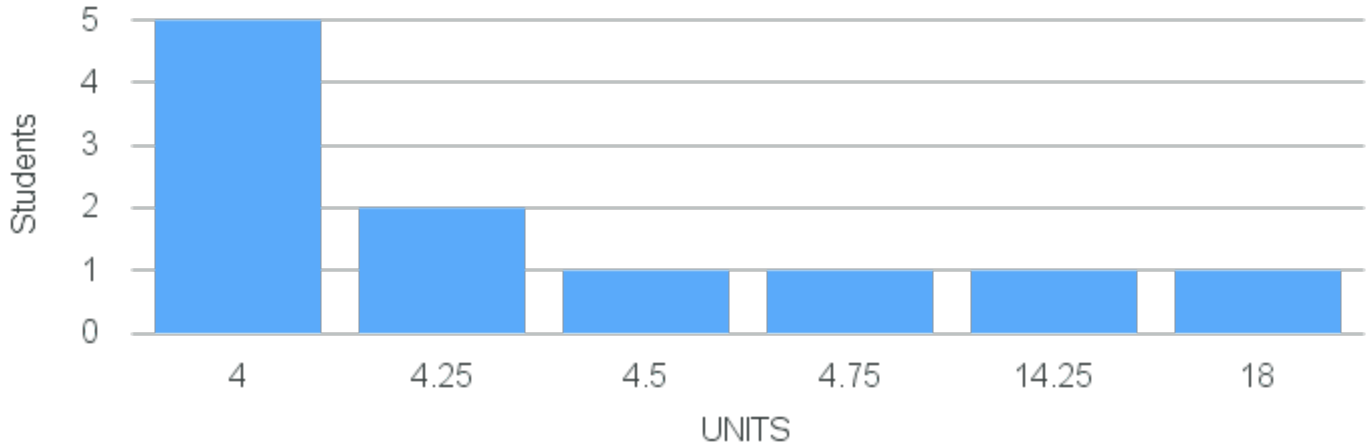

Course Placement Distribution for Fall 2026

CRN: 18936

Course ID: EC101
4411

Cross List:

Limit: 25

Principles of Microeconomics

Demand: 11
Reserved: 10

Waitlisted:

Department: Economics & Business

Distribution by Units

Term	Block(s)	CRN	Course ID	See Also	Course Limit	Reserved	Unit Count	Units
Fall 2026	4	18936	EC101 4411		25	10	1	18
Fall 2026	4	18936	EC101 4411		25	10	1	14.25
Fall 2026	4	18936	EC101 4411		25	10	1	4.75
Fall 2026	4	18936	EC101 4411		25	10	1	4.5
Fall 2026	4	18936	EC101 4411		25	10	2	4.25
Fall 2026	4	18936	EC101 4411		25	10	5	4