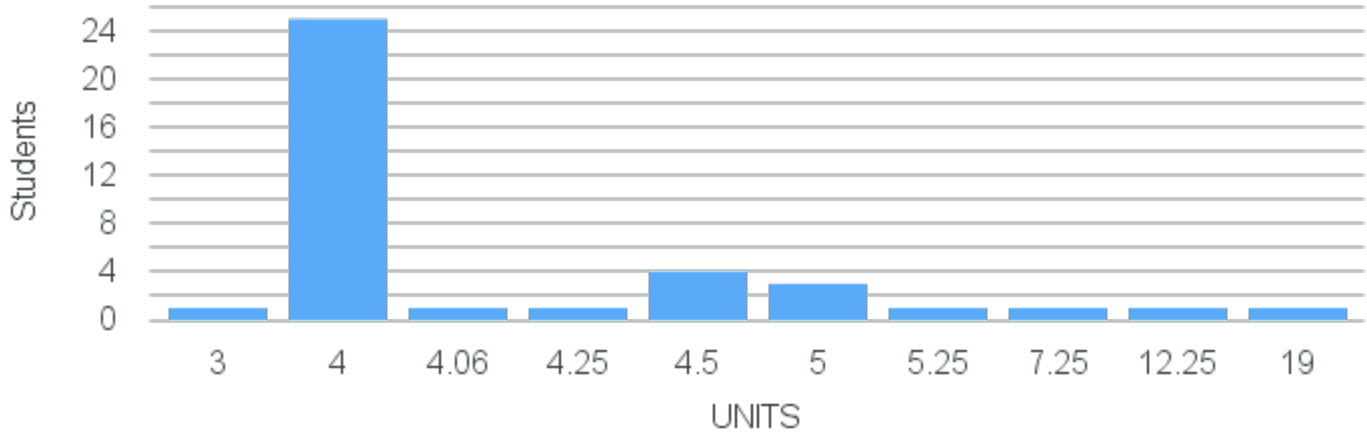

Course Placement Distribution for Fall 2026

CRN: 18933

Course ID: EC101
1111

Cross List:

Limit: 25

Principles of Microeconomics

Demand: 39
Reserved: 0
Waitlisted: 14
Min Units: 4

Department: Economics & Business

Distribution by Units

Term	Block(s)	CRN	Course ID	See Also	Course Limit	Reserved	Unit Count	Units
Fall 2026	1	18933	EC101 1111		25	0	1	19
Fall 2026	1	18933	EC101 1111		25	0	1	12.25
Fall 2026	1	18933	EC101 1111		25	0	1	7.25
Fall 2026	1	18933	EC101 1111		25	0	1	5.25
Fall 2026	1	18933	EC101 1111		25	0	3	5
Fall 2026	1	18933	EC101 1111		25	0	4	4.5
Fall 2026	1	18933	EC101 1111		25	0	1	4.25
Fall 2026	1	18933	EC101 1111		25	0	1	4.06
Fall 2026	1	18933	EC101 1111		25	0	25	4
Fall 2026	1	18933	EC101 1111		25	0	1	3