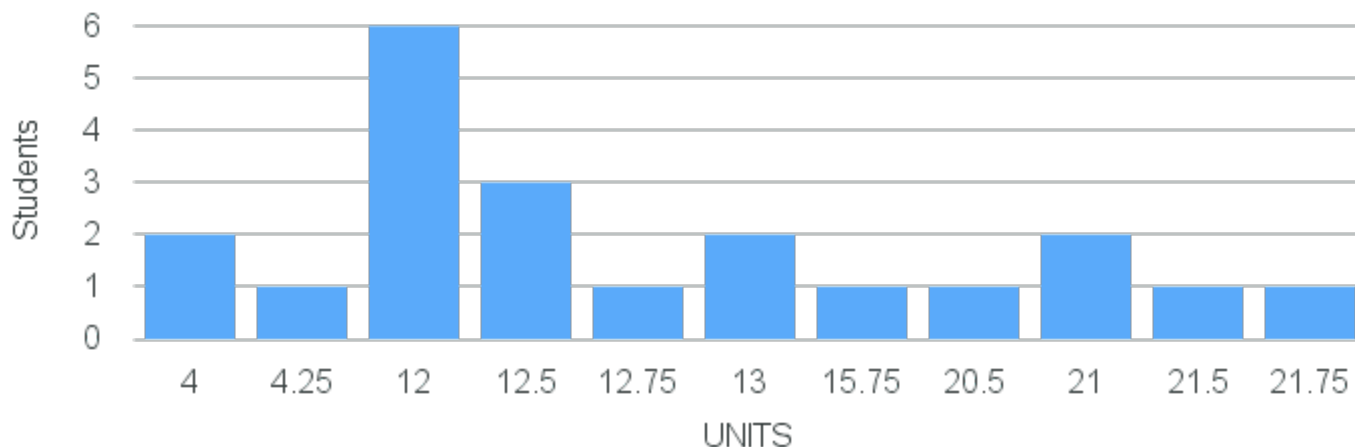

Course Placement Distribution for Fall 2026

CRN: 19104

Course ID: MB231
2211

Cross List:

Limit: 24

Genetics

Demand: 21

Reserved: 0

Waitlisted:

Department: Molecular Biology

Distribution by Units

Term	Block(s)	CRN	Course ID	See Also	Course Limit	Reserved	Unit Count	Units
Fall 2026	2	19104	MB231 2211		24	0	1	21.75
Fall 2026	2	19104	MB231 2211		24	0	1	21.5
Fall 2026	2	19104	MB231 2211		24	0	2	21
Fall 2026	2	19104	MB231 2211		24	0	1	20.5
Fall 2026	2	19104	MB231 2211		24	0	1	15.75
Fall 2026	2	19104	MB231 2211		24	0	2	13
Fall 2026	2	19104	MB231 2211		24	0	1	12.75
Fall 2026	2	19104	MB231 2211		24	0	3	12.5
Fall 2026	2	19104	MB231 2211		24	0	6	12
Fall 2026	2	19104	MB231 2211		24	0	1	4.25
Fall 2026	2	19104	MB231 2211		24	0	2	4