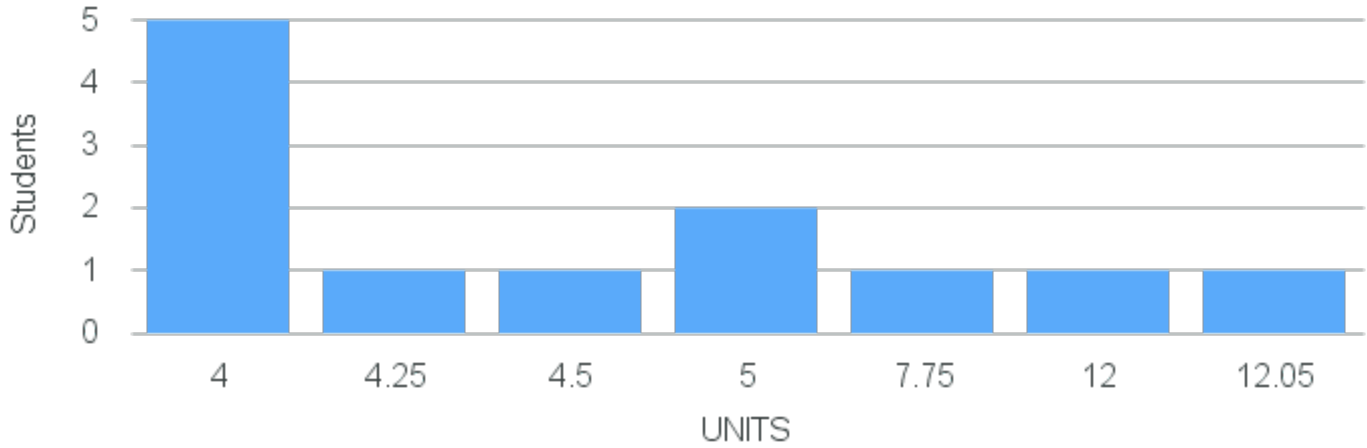

Cross List:

Limit: 25

Introduction to International Relations

Demand: 12

Reserved: 5

Waitlisted:

Department: Political Science

Distribution by Units