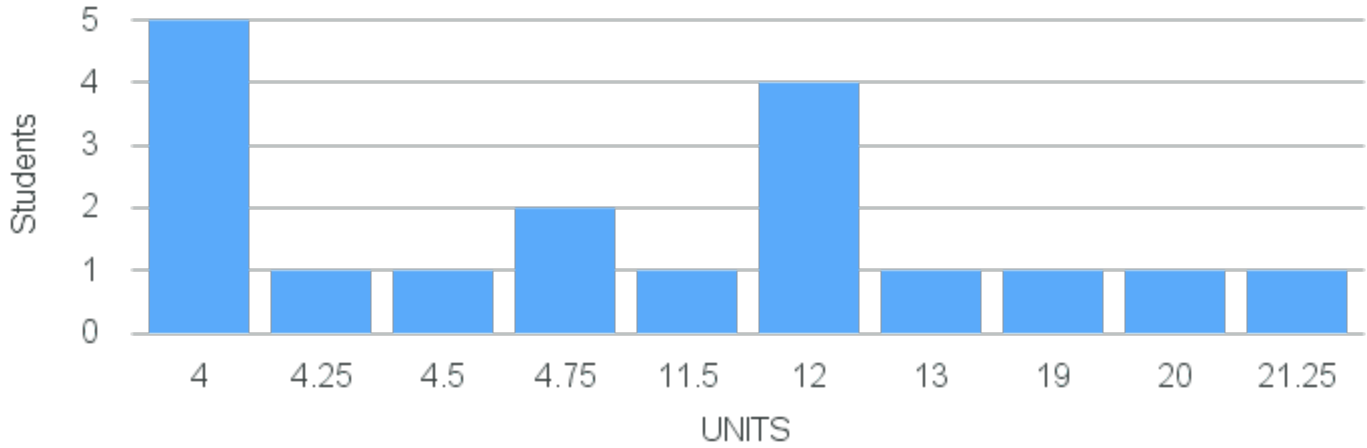

Course Placement Distribution for Fall 2026

CRN: 19122

Course ID: PS326
2211

Cross List:

Limit: 25

Race and the Judicial Process

Demand: 18

Reserved: 0

Waitlisted:

Department: Political Science

Distribution by Units

Term	Block(s)	CRN	Course ID	See Also	Course Limit	Reserved	Unit Count	Units
Fall 2026	2	19122	PS326 2211		25	0	1	21.25
Fall 2026	2	19122	PS326 2211		25	0	1	20
Fall 2026	2	19122	PS326 2211		25	0	1	19
Fall 2026	2	19122	PS326 2211		25	0	1	13
Fall 2026	2	19122	PS326 2211		25	0	4	12
Fall 2026	2	19122	PS326 2211		25	0	1	11.5
Fall 2026	2	19122	PS326 2211		25	0	2	4.75
Fall 2026	2	19122	PS326 2211		25	0	1	4.5
Fall 2026	2	19122	PS326 2211		25	0	1	4.25
Fall 2026	2	19122	PS326 2211		25	0	5	4