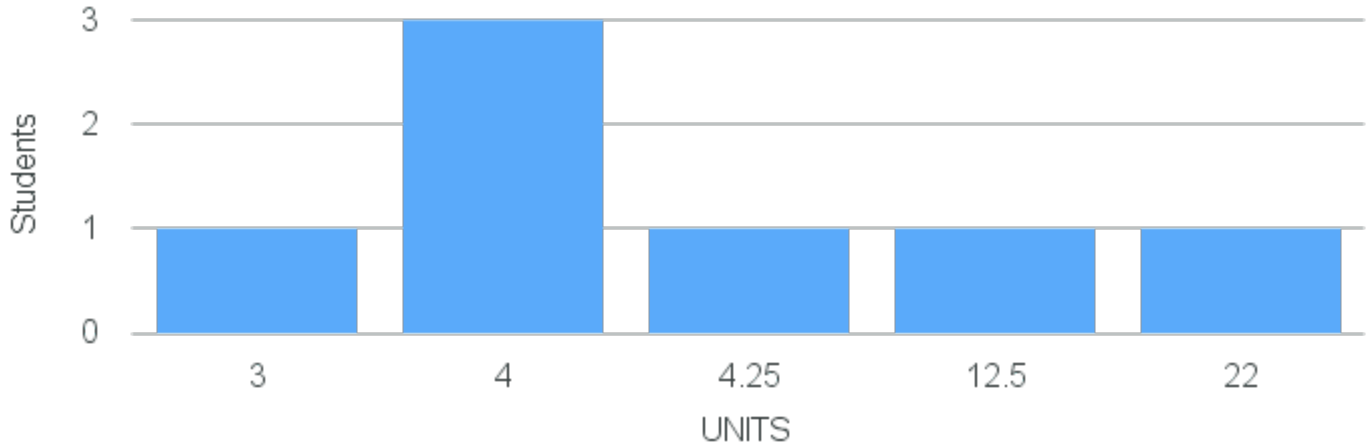

Course Placement Distribution for Fall 2026

CRN: 18806

Course ID: TH110
4411

Cross List: DA110 4411

Limit: 14

Fundamentals of Performance Design

Demand: 7
Reserved: 7
Waitlisted:

Department: Theatre and Dance

Distribution by Units

Term	Block(s)	CRN	Course ID	See Also	Course Limit	Reserved	Unit Count	Units
Fall 2026	4	18806	TH110 4411	DA110 4411	14	7	1	22
Fall 2026	4	18806	TH110 4411	DA110 4411	14	7	1	12.5
Fall 2026	4	18806	TH110 4411	DA110 4411	14	7	1	4.25
Fall 2026	4	18806	TH110 4411	DA110 4411	14	7	3	4
Fall 2026	4	18806	TH110 4411	DA110 4411	14	7	1	3