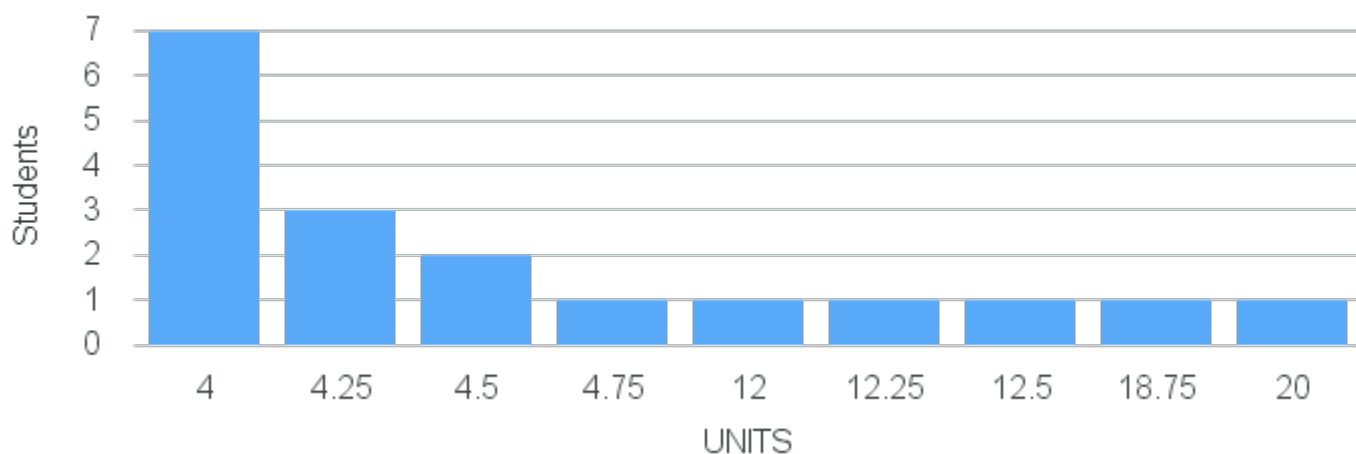

Course Placement Distribution for Fall 2026

CRN: 19037

Course ID: CH251
3311

Cross List:

Limit: 24

Reactions of Organic Molecules

Demand: 18

Reserved: 0

Waitlisted:

Department: Chemistry &
Biochemistry

Distribution by Units

Term	Block(s)	CRN	Course ID	See Also	Course Limit	Reserved	Unit Count	Units
Fall 2026	3	19037	CH251 3311		24	0	1	20
Fall 2026	3	19037	CH251 3311		24	0	1	18.75
Fall 2026	3	19037	CH251 3311		24	0	1	12.5
Fall 2026	3	19037	CH251 3311		24	0	1	12.25
Fall 2026	3	19037	CH251 3311		24	0	1	12
Fall 2026	3	19037	CH251 3311		24	0	1	4.75
Fall 2026	3	19037	CH251 3311		24	0	2	4.5
Fall 2026	3	19037	CH251 3311		24	0	3	4.25
Fall 2026	3	19037	CH251 3311		24	0	7	4