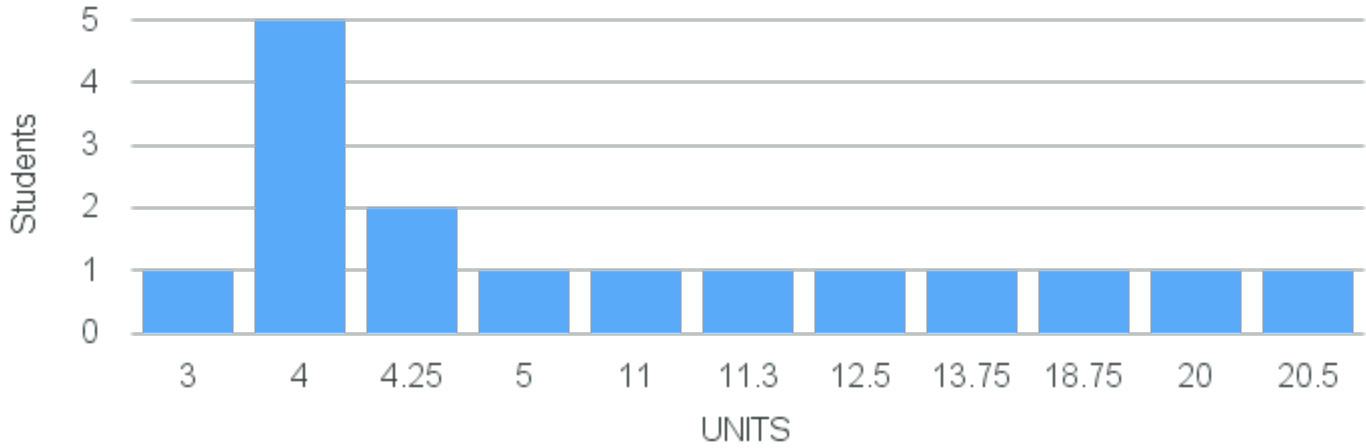

Course Placement Distribution for Fall 2026

CRN: 19387

Course ID: PC133
1111

Cross List:

Limit: 32

Astronomy

Demand: 16

Reserved: 0

Waitlisted:

Department: Physics

Distribution by Units

Term	Block(s)	CRN	Course ID	See Also	Course Limit	Reserved	Unit Count	Units
Fall 2026	1	19387	PC133 1111		32	0	1	20.5
Fall 2026	1	19387	PC133 1111		32	0	1	20
Fall 2026	1	19387	PC133 1111		32	0	1	18.75
Fall 2026	1	19387	PC133 1111		32	0	1	13.75
Fall 2026	1	19387	PC133 1111		32	0	1	12.5
Fall 2026	1	19387	PC133 1111		32	0	1	11.3
Fall 2026	1	19387	PC133 1111		32	0	1	11
Fall 2026	1	19387	PC133 1111		32	0	1	5
Fall 2026	1	19387	PC133 1111		32	0	2	4.25
Fall 2026	1	19387	PC133 1111		32	0	5	4
Fall 2026	1	19387	PC133 1111		32	0	1	3