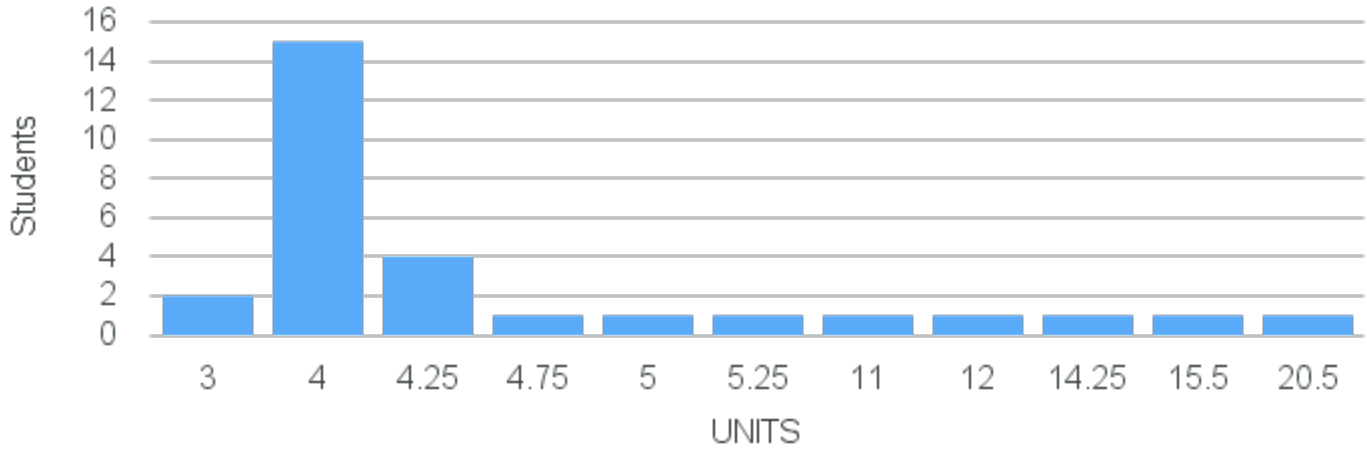

Course Placement Distribution for Fall 2026

CRN: 18906

Course ID: PY205
2211

Cross List:

Limit: 16

Introduction to Methods and Statistics ("Methods I")

Demand: 29
Reserved: 0
Waitlisted: 13
Min Units: 4

Department: Psychology

Distribution by Units

Term	Block(s)	CRN	Course ID	See Also	Course Limit	Reserved	Unit Count	Units
Fall 2026	2	18906	PY205 2211		16	0	1	20.5
Fall 2026	2	18906	PY205 2211		16	0	1	15.5
Fall 2026	2	18906	PY205 2211		16	0	1	14.25
Fall 2026	2	18906	PY205 2211		16	0	1	12
Fall 2026	2	18906	PY205 2211		16	0	1	11
Fall 2026	2	18906	PY205 2211		16	0	1	5.25
Fall 2026	2	18906	PY205 2211		16	0	1	5
Fall 2026	2	18906	PY205 2211		16	0	1	4.75
Fall 2026	2	18906	PY205 2211		16	0	4	4.25
Fall 2026	2	18906	PY205 2211		16	0	15	4
Fall 2026	2	18906	PY205 2211		16	0	2	3