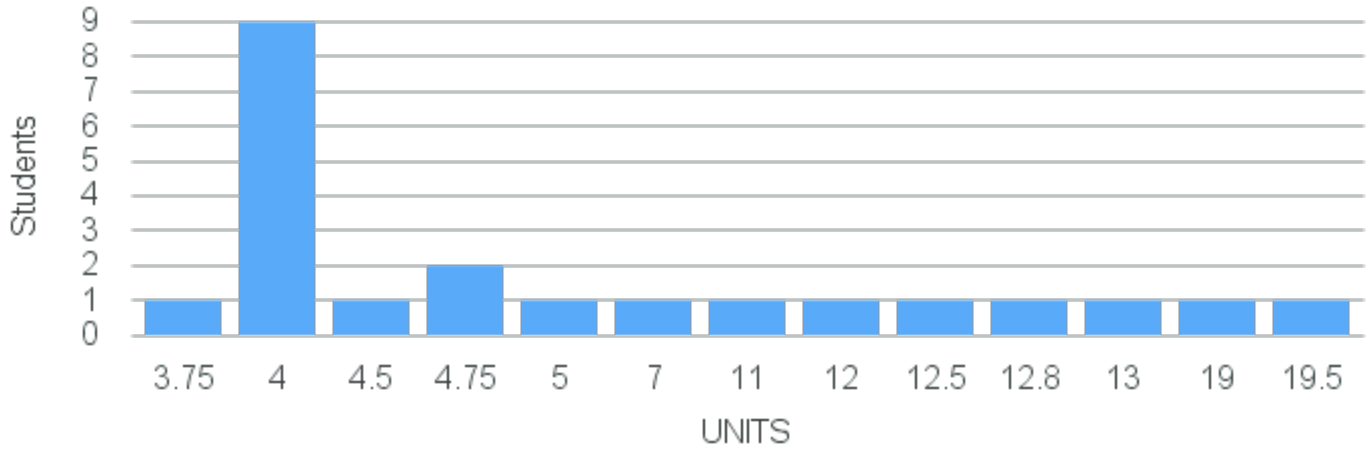

Course Placement Distribution for Fall 2026

CRN: 18836

Course ID: PY197
2211

Cross List:

Limit: 32

Principles of Neuroscience

Demand: 22

Reserved: 0

Waitlisted:

Department: Psychology

Distribution by Units

Term	Block(s)	CRN	Course ID	See Also	Course Limit	Reserved	Unit Count	Units
Fall 2026	2	18836	PY197 2211		32	0	1	19.5
Fall 2026	2	18836	PY197 2211		32	0	1	19
Fall 2026	2	18836	PY197 2211		32	0	1	13
Fall 2026	2	18836	PY197 2211		32	0	1	12.8
Fall 2026	2	18836	PY197 2211		32	0	1	12.5
Fall 2026	2	18836	PY197 2211		32	0	1	12
Fall 2026	2	18836	PY197 2211		32	0	1	11
Fall 2026	2	18836	PY197 2211		32	0	1	7
Fall 2026	2	18836	PY197 2211		32	0	1	5
Fall 2026	2	18836	PY197 2211		32	0	2	4.75
Fall 2026	2	18836	PY197 2211		32	0	1	4.5
Fall 2026	2	18836	PY197 2211		32	0	9	4