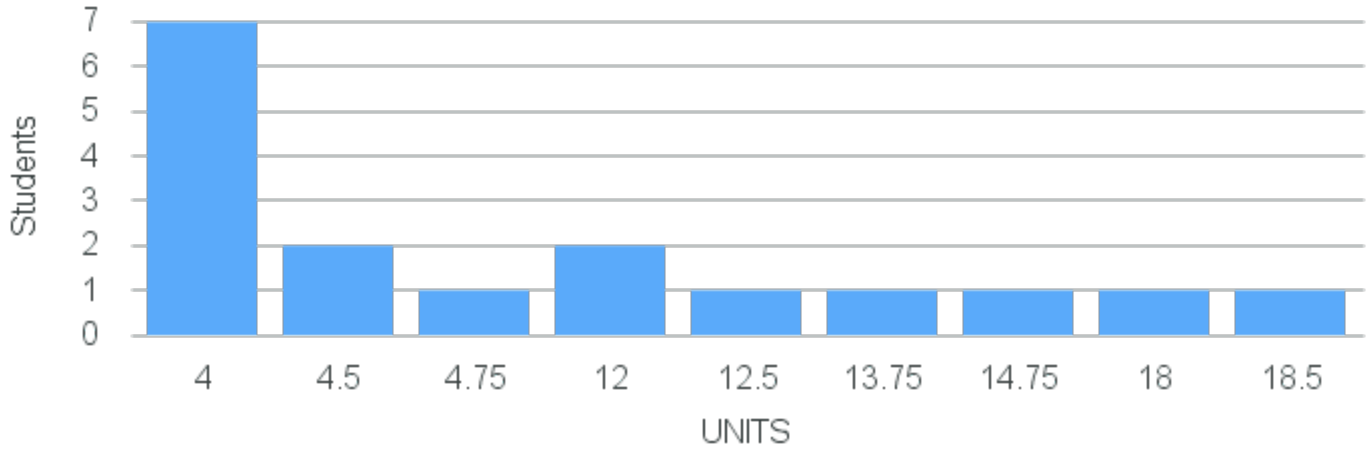

Course Placement Distribution for Fall 2026

CRN: 19479

Course ID: FM102
1111

Cross List:

Limit: 16

Basic Filmmaking

Demand: 17

Reserved: 6

Waitlisted: 7

Department: Film and Media Studies

Min Units: 4.5

Distribution by Units

Term	Block(s)	CRN	Course ID	See Also	Course Limit	Reserved	Unit Count	Units
Fall 2026	1	19479	FM102 1111		16	6	1	18.5
Fall 2026	1	19479	FM102 1111		16	6	1	18
Fall 2026	1	19479	FM102 1111		16	6	1	14.75
Fall 2026	1	19479	FM102 1111		16	6	1	13.75
Fall 2026	1	19479	FM102 1111		16	6	1	12.5
Fall 2026	1	19479	FM102 1111		16	6	2	12
Fall 2026	1	19479	FM102 1111		16	6	1	4.75
Fall 2026	1	19479	FM102 1111		16	6	2	4.5
Fall 2026	1	19479	FM102 1111		16	6	7	4