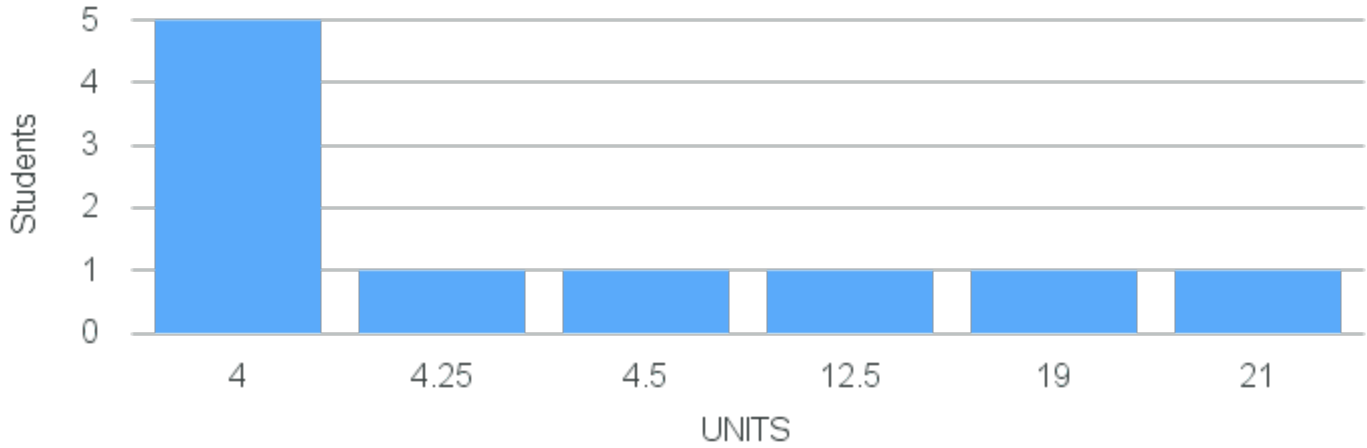

Course Placement Distribution for Fall 2026

CRN: 19142

Course ID: PS242
4411

Cross List:

Limit: 25

Conservatism & Liberalism

Demand: 10

Reserved: 0

Waitlisted:

Department: Political Science

Distribution by Units

Term	Block(s)	CRN	Course ID	See Also	Course Limit	Reserved	Unit Count	Units
Fall 2026	4	19142	PS242 4411		25	0	1	21
Fall 2026	4	19142	PS242 4411		25	0	1	19
Fall 2026	4	19142	PS242 4411		25	0	1	12.5
Fall 2026	4	19142	PS242 4411		25	0	1	4.5
Fall 2026	4	19142	PS242 4411		25	0	1	4.25
Fall 2026	4	19142	PS242 4411		25	0	5	4