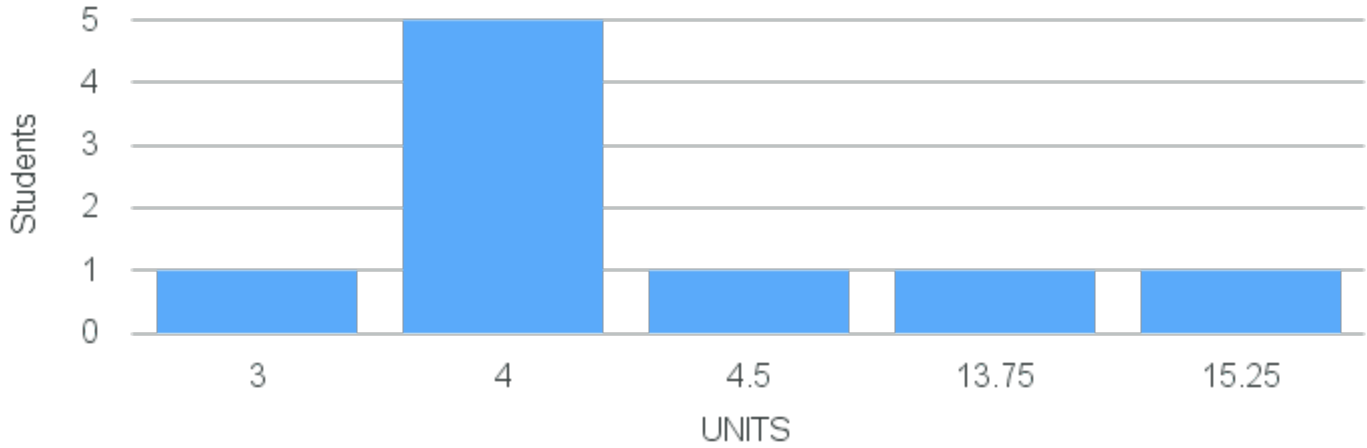

Course Placement Distribution for Fall 2026

CRN: 19205

Course ID: EN296
4411

Cross List: RM200 4431,PA200 4421

Limit: 25

Introduction to Asian American Literature

Demand: 9
Reserved: 0
Waitlisted:

Department: English

Distribution by Units

Term	Block(s)	CRN	Course ID	See Also	Course Limit	Reserved	Unit Count	Units
Fall 2026	4	19205	EN296 4411	RM200 4431,PA200 4421	25	0	1	15.25
Fall 2026	4	19205	EN296 4411	RM200 4431,PA200 4421	25	0	1	13.75
Fall 2026	4	19205	EN296 4411	RM200 4431,PA200 4421	25	0	1	4.5
Fall 2026	4	19205	EN296 4411	RM200 4431,PA200 4421	25	0	5	4
Fall 2026	4	19205	EN296 4411	RM200 4431,PA200 4421	25	0	1	3