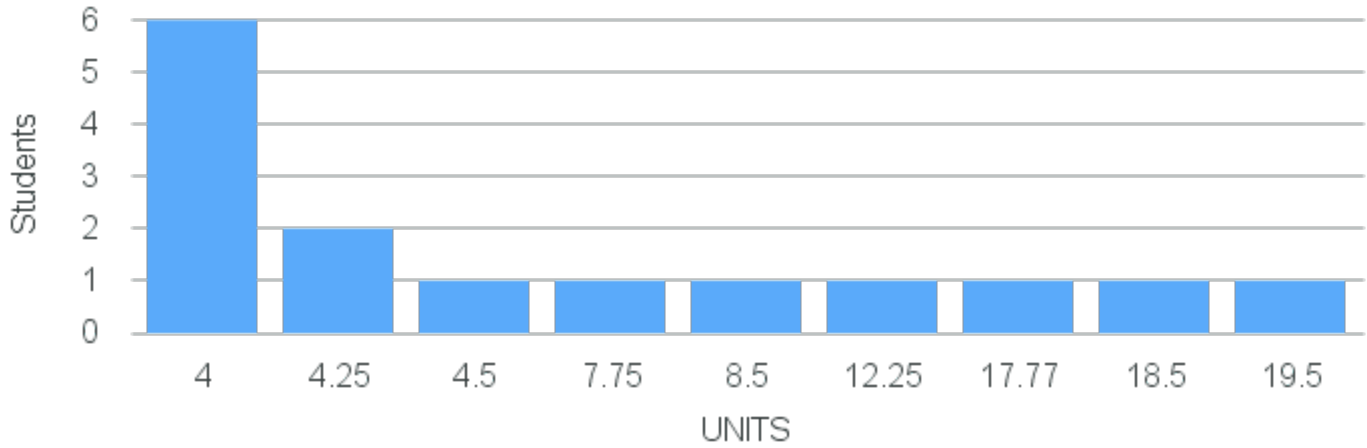

Course Placement Distribution for Fall 2026

CRN: 19476

Course ID: SO228
4411

Cross List:

Limit: 25

Social Theory

Demand: 15

Reserved: 0

Waitlisted:

Department: Sociology

Distribution by Units

Term	Block(s)	CRN	Course ID	See Also	Course Limit	Reserved	Unit Count	Units
Fall 2026	4	19476	SO228 4411		25	0	1	19.5
Fall 2026	4	19476	SO228 4411		25	0	1	18.5
Fall 2026	4	19476	SO228 4411		25	0	1	17.77
Fall 2026	4	19476	SO228 4411		25	0	1	12.25
Fall 2026	4	19476	SO228 4411		25	0	1	8.5
Fall 2026	4	19476	SO228 4411		25	0	1	7.75
Fall 2026	4	19476	SO228 4411		25	0	1	4.5
Fall 2026	4	19476	SO228 4411		25	0	2	4.25
Fall 2026	4	19476	SO228 4411		25	0	6	4