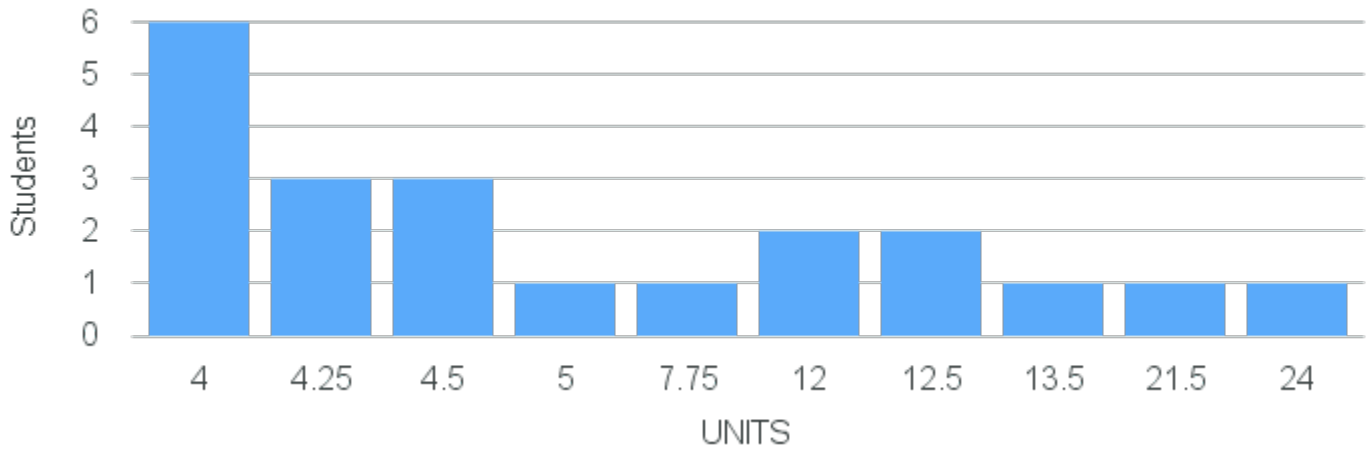

Course Placement Distribution for Fall 2026

CRN: 19360

Course ID: MA120
4411

Cross List:

Limit: 25

Applied Linear Algebra

Demand: 21
Reserved: 10
Waitlisted: 6

Department: Mathematics &
Computer Science

Min Units: 4.25

Distribution by Units

Term	Block(s)	CRN	Course ID	See Also	Course Limit	Reserved	Unit Count	Units
Fall 2026	4	19360	MA120 4411		25	10	1	24
Fall 2026	4	19360	MA120 4411		25	10	1	21.5
Fall 2026	4	19360	MA120 4411		25	10	1	13.5
Fall 2026	4	19360	MA120 4411		25	10	2	12.5
Fall 2026	4	19360	MA120 4411		25	10	2	12
Fall 2026	4	19360	MA120 4411		25	10	1	7.75
Fall 2026	4	19360	MA120 4411		25	10	1	5
Fall 2026	4	19360	MA120 4411		25	10	3	4.5
Fall 2026	4	19360	MA120 4411		25	10	3	4.25
Fall 2026	4	19360	MA120 4411		25	10	6	4