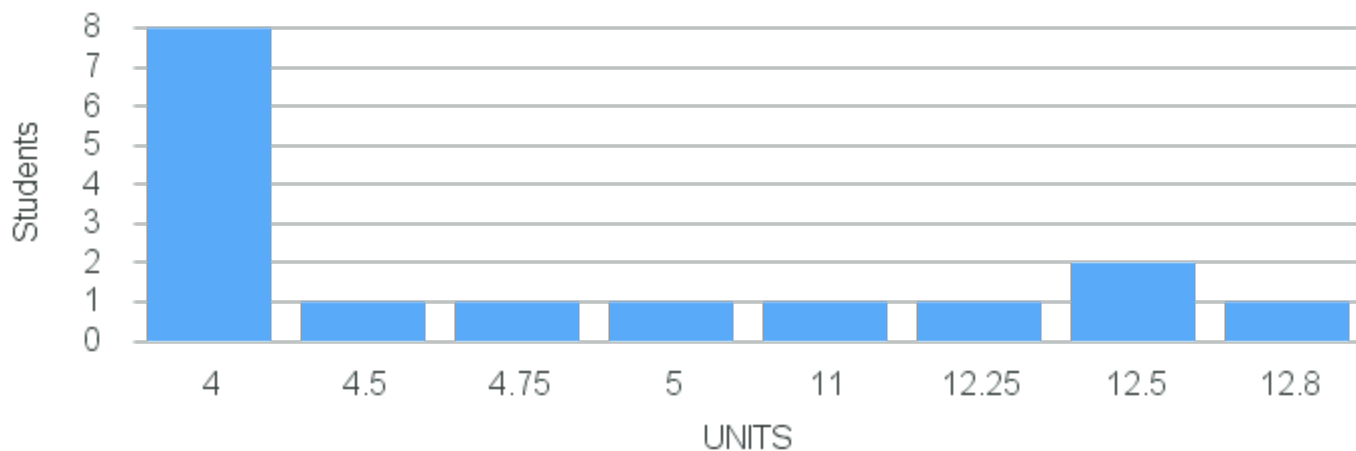

Course Placement Distribution for Fall 2026

CRN: 19120

Course ID: MB201
3311

Cross List:

Limit: 24

Laboratory in Molecular and Cellular Biology and Genetics

Demand: 16

Reserved: 0

Waitlisted:

Department: Molecular Biology

Distribution by Units

Term	Block(s)	CRN	Course ID	See Also	Course Limit	Reserved	Unit Count	Units
Fall 2026	3	19120	MB201 3311		24	0	1	12.8
Fall 2026	3	19120	MB201 3311		24	0	2	12.5
Fall 2026	3	19120	MB201 3311		24	0	1	12.25
Fall 2026	3	19120	MB201 3311		24	0	1	11
Fall 2026	3	19120	MB201 3311		24	0	1	5
Fall 2026	3	19120	MB201 3311		24	0	1	4.75
Fall 2026	3	19120	MB201 3311		24	0	1	4.5
Fall 2026	3	19120	MB201 3311		24	0	8	4