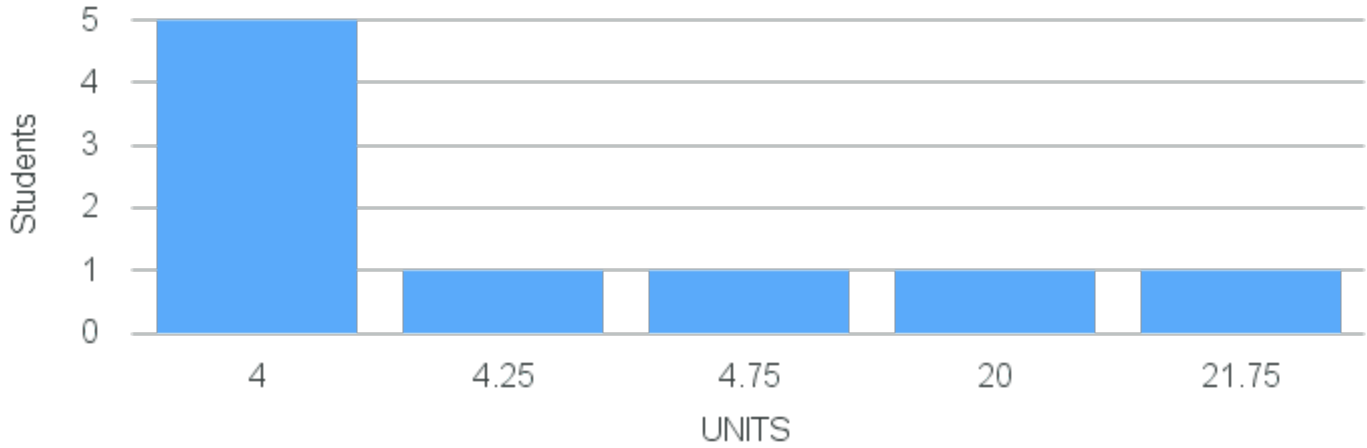

Course Placement Distribution for Fall 2026

CRN: 18792

Course ID: PY100
2211

Cross List:

Limit: 25

Introduction to Psychology: Bases of Behavior

Demand: 9
Reserved: 8
Waitlisted:

Department: Psychology

Distribution by Units

Term	Block(s)	CRN	Course ID	See Also	Course Limit	Reserved	Unit Count	Units
Fall 2026	2	18792	PY100 2211		25	8	1	21.75
Fall 2026	2	18792	PY100 2211		25	8	1	20
Fall 2026	2	18792	PY100 2211		25	8	1	4.75
Fall 2026	2	18792	PY100 2211		25	8	1	4.25
Fall 2026	2	18792	PY100 2211		25	8	5	4