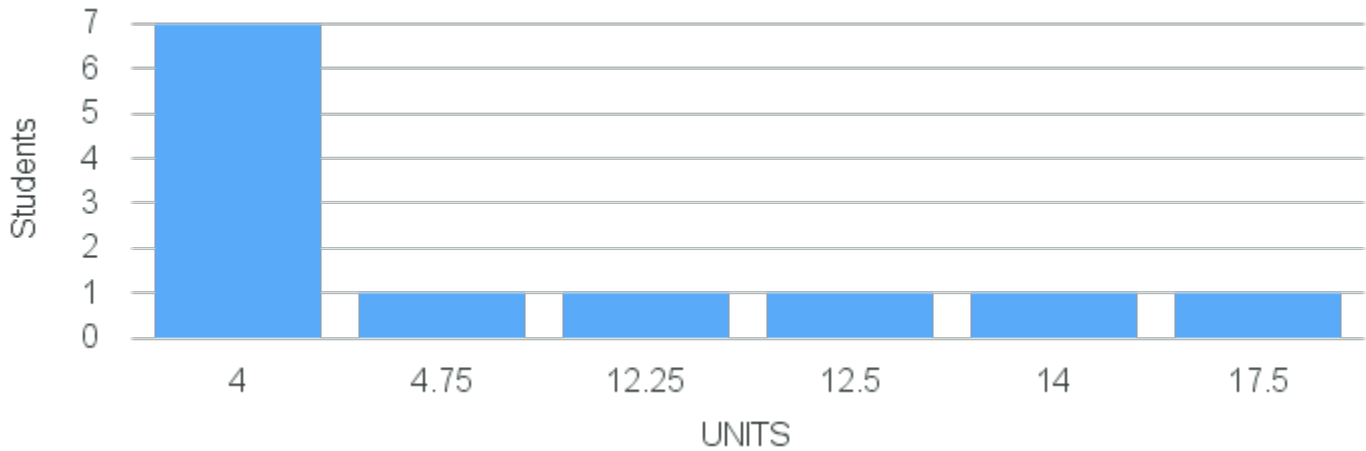

Course Placement Distribution for Fall 2026

CRN: 19257

Course ID: EV128
3311

Cross List:

Limit: 25

Introduction to Global Climate Change

Demand: 12

Reserved: 7

Waitlisted:

Department: Environmental
Studies&Science

Distribution by Units

Term	Block(s)	CRN	Course ID	See Also	Course Limit	Reserved	Unit Count	Units
Fall 2026	3	19257	EV128 3311		25	7	1	17.5
Fall 2026	3	19257	EV128 3311		25	7	1	14
Fall 2026	3	19257	EV128 3311		25	7	1	12.5
Fall 2026	3	19257	EV128 3311		25	7	1	12.25
Fall 2026	3	19257	EV128 3311		25	7	1	4.75
Fall 2026	3	19257	EV128 3311		25	7	7	4