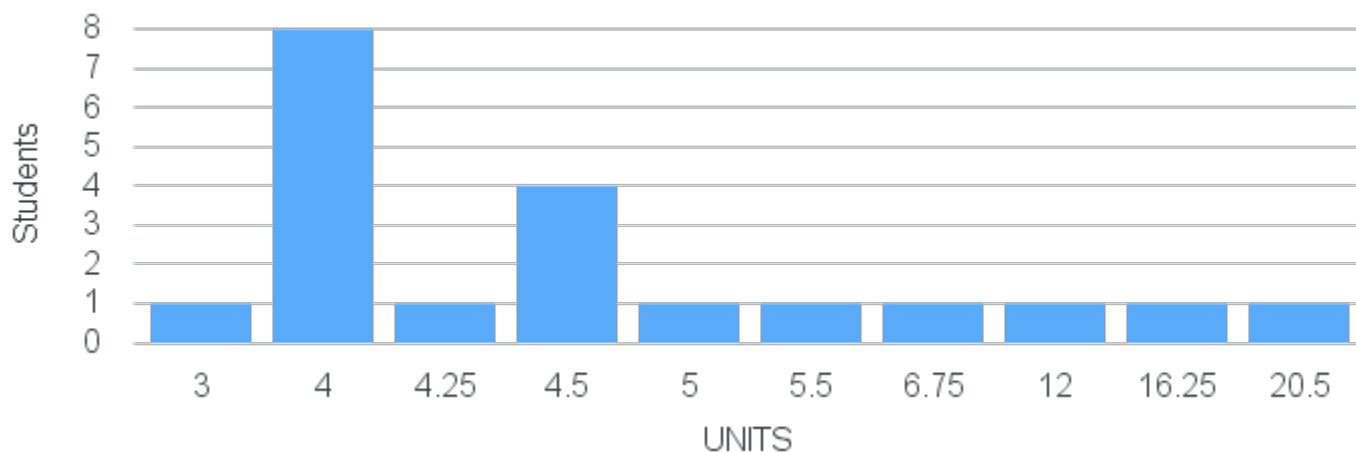

Cross List:

Limit: 25

General Chemistry II

Demand: 20

Reserved: 5

Waitlisted:

Department: Chemistry &
Biochemistry

Distribution by Units