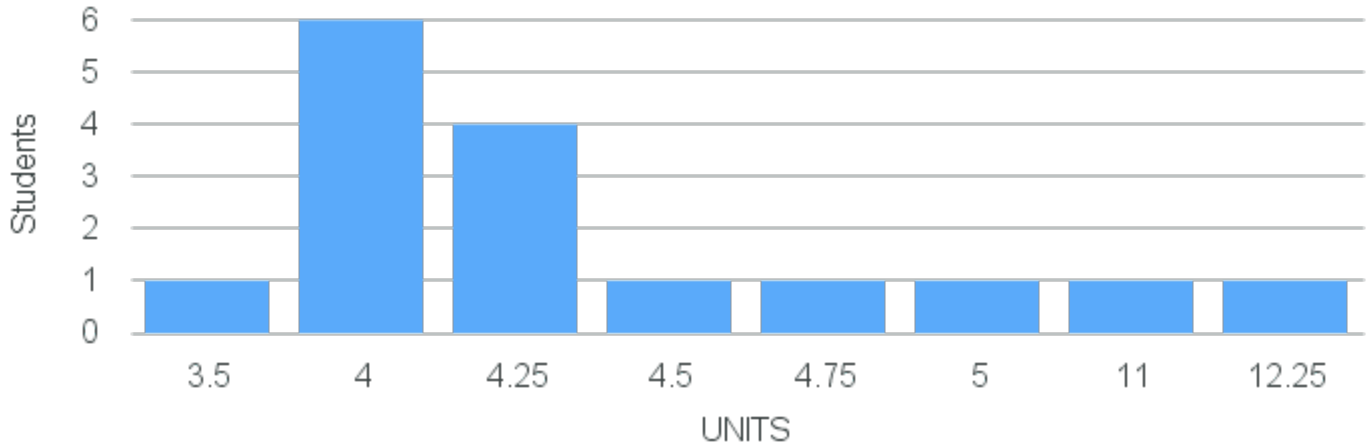

Course Placement Distribution for Fall 2026

CRN: 19394

Course ID: PC261
4411

Cross List:

Limit: 12

Electronics

Demand: 16

Reserved: 0

Waitlisted: 4

Department: Physics

Min Units: 4

Distribution by Units

Term	Block(s)	CRN	Course ID	See Also	Course Limit	Reserved	Unit Count	Units
Fall 2026	4	19394	PC261 4411		12	0	1	12.25
Fall 2026	4	19394	PC261 4411		12	0	1	11
Fall 2026	4	19394	PC261 4411		12	0	1	5
Fall 2026	4	19394	PC261 4411		12	0	1	4.75
Fall 2026	4	19394	PC261 4411		12	0	1	4.5
Fall 2026	4	19394	PC261 4411		12	0	4	4.25
Fall 2026	4	19394	PC261 4411		12	0	6	4
Fall 2026	4	19394	PC261 4411		12	0	1	3.5