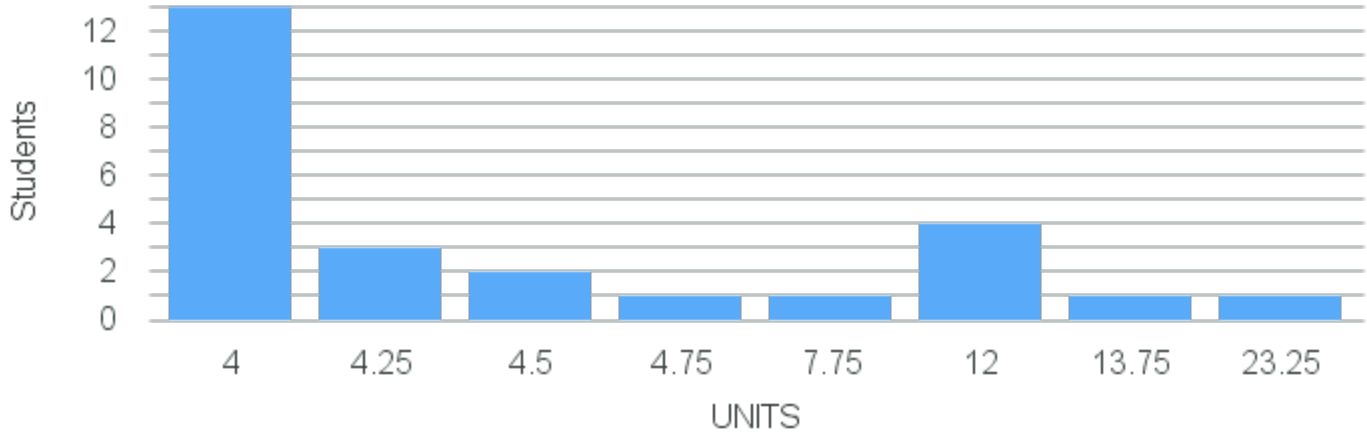

Course Placement Distribution for Fall 2026

CRN: 18932

Course ID: EC301
2211

Cross List:

Limit: 25

Microeconomic Theory

Demand: 26

Reserved: 0

Waitlisted: 1

Department: Economics & Business

Min Units: 4

Distribution by Units

Term	Block(s)	CRN	Course ID	See Also	Course Limit	Reserved	Unit Count	Units
Fall 2026	2	18932	EC301 2211		25	0	1	23.25
Fall 2026	2	18932	EC301 2211		25	0	1	13.75
Fall 2026	2	18932	EC301 2211		25	0	4	12
Fall 2026	2	18932	EC301 2211		25	0	1	7.75
Fall 2026	2	18932	EC301 2211		25	0	1	4.75
Fall 2026	2	18932	EC301 2211		25	0	2	4.5
Fall 2026	2	18932	EC301 2211		25	0	3	4.25
Fall 2026	2	18932	EC301 2211		25	0	13	4