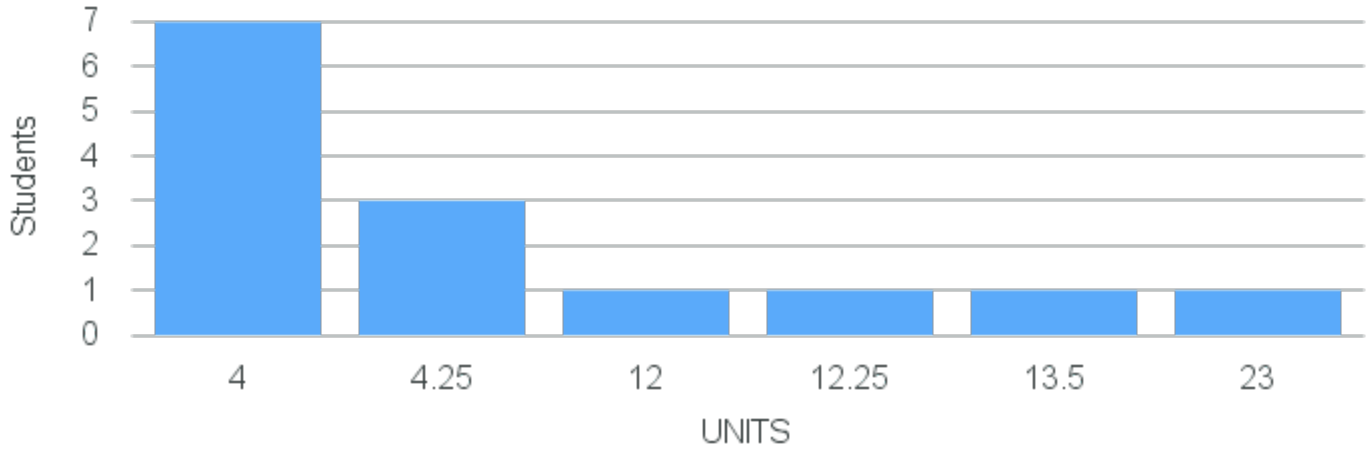

Course Placement Distribution for Fall 2026

CRN: 18879

Course ID: GY140
1111

Cross List:

Limit: 25

Introduction to Earth Systems

Demand: 14

Reserved: 0

Waitlisted:

Department: Geology

Distribution by Units

Term	Block(s)	CRN	Course ID	See Also	Course Limit	Reserved	Unit Count	Units
Fall 2026	1	18879	GY140 1111		25	0	1	23
Fall 2026	1	18879	GY140 1111		25	0	1	13.5
Fall 2026	1	18879	GY140 1111		25	0	1	12.25
Fall 2026	1	18879	GY140 1111		25	0	1	12
Fall 2026	1	18879	GY140 1111		25	0	3	4.25
Fall 2026	1	18879	GY140 1111		25	0	7	4