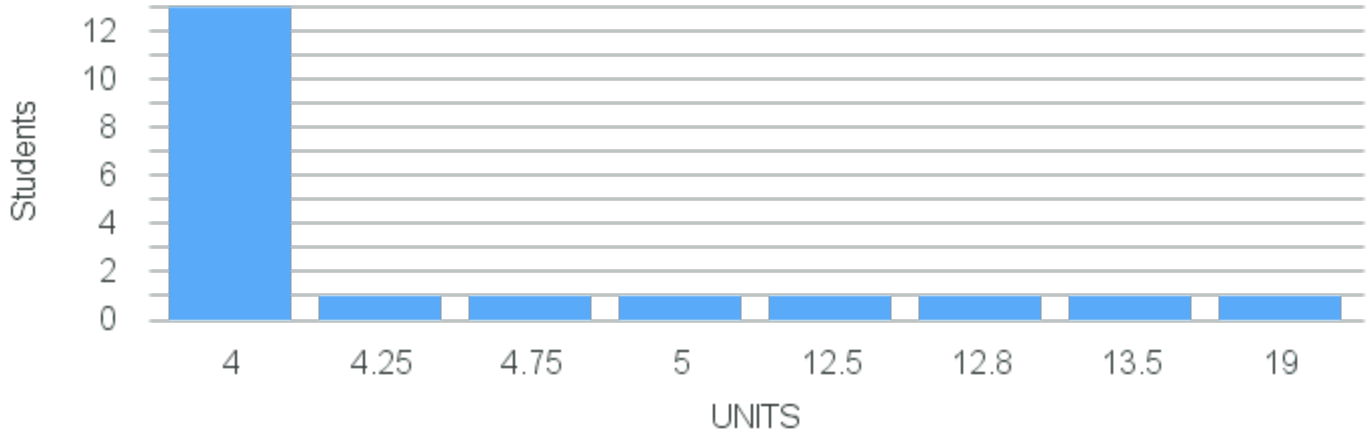

Course Placement Distribution for Fall 2026

CRN: 18908

Course ID: PY205
4411

Cross List:

Limit: 16

Introduction to Methods and Statistics ("Methods I")

Demand: 20

Reserved: 0

Waitlisted: 4

Min Units: 4

Department: Psychology

Distribution by Units

Term	Block(s)	CRN	Course ID	See Also	Course Limit	Reserved	Unit Count	Units
Fall 2026	4	18908	PY205 4411		16	0	1	19
Fall 2026	4	18908	PY205 4411		16	0	1	13.5
Fall 2026	4	18908	PY205 4411		16	0	1	12.8
Fall 2026	4	18908	PY205 4411		16	0	1	12.5
Fall 2026	4	18908	PY205 4411		16	0	1	5
Fall 2026	4	18908	PY205 4411		16	0	1	4.75
Fall 2026	4	18908	PY205 4411		16	0	1	4.25
Fall 2026	4	18908	PY205 4411		16	0	13	4