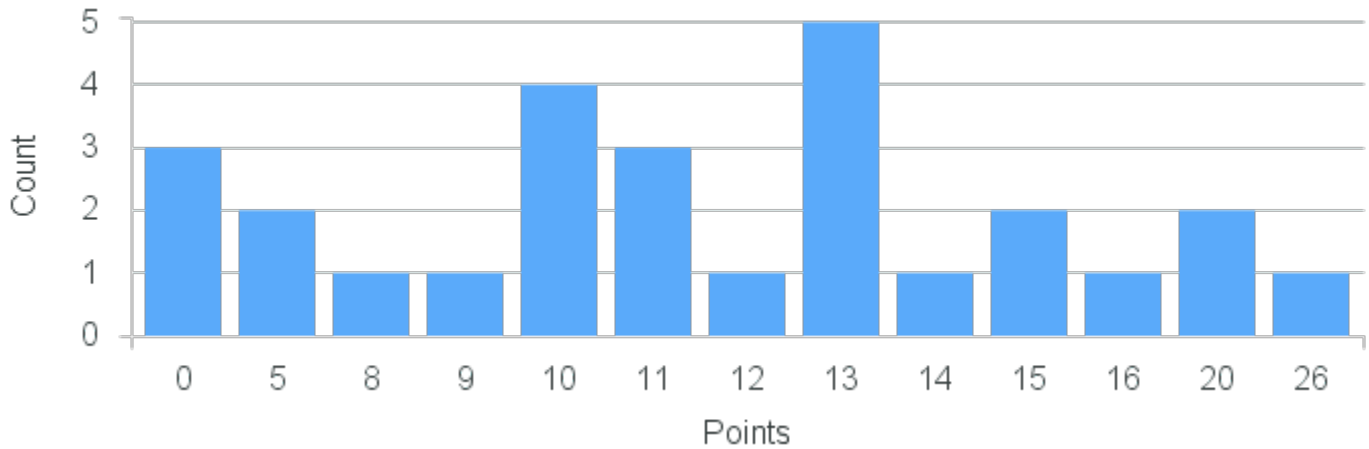

Course Point Distribution for Spring 2022

CRN: 22710

Course ID: EV320 Cross List:
5511

Limit: 25

Advanced Topics in Environmental Science: River Dynamics and Landscape Change

Demand: 27

Waitlisted: 2

Department: Environmental
Science

Min Points: 0

Term	Block(s)	CRN	Course ID	See Also	Course Limit	Course Demand	Count	Points
Spring 2022	5	22710	EV320 5511		25	27	1	26
Spring 2022	5	22710	EV320 5511		25	27	2	20
Spring 2022	5	22710	EV320 5511		25	27	1	16
Spring 2022	5	22710	EV320 5511		25	27	2	15
Spring 2022	5	22710	EV320 5511		25	27	1	14
Spring 2022	5	22710	EV320 5511		25	27	5	13
Spring 2022	5	22710	EV320 5511		25	27	1	12
Spring 2022	5	22710	EV320 5511		25	27	3	11
Spring 2022	5	22710	EV320 5511		25	27	4	10
Spring 2022	5	22710	EV320 5511		25	27	1	9
Spring 2022	5	22710	EV320 5511		25	27	1	8
Spring 2022	5	22710	EV320 5511		25	27	2	5
Spring 2022	5	22710	EV320 5511		25	27	3	0