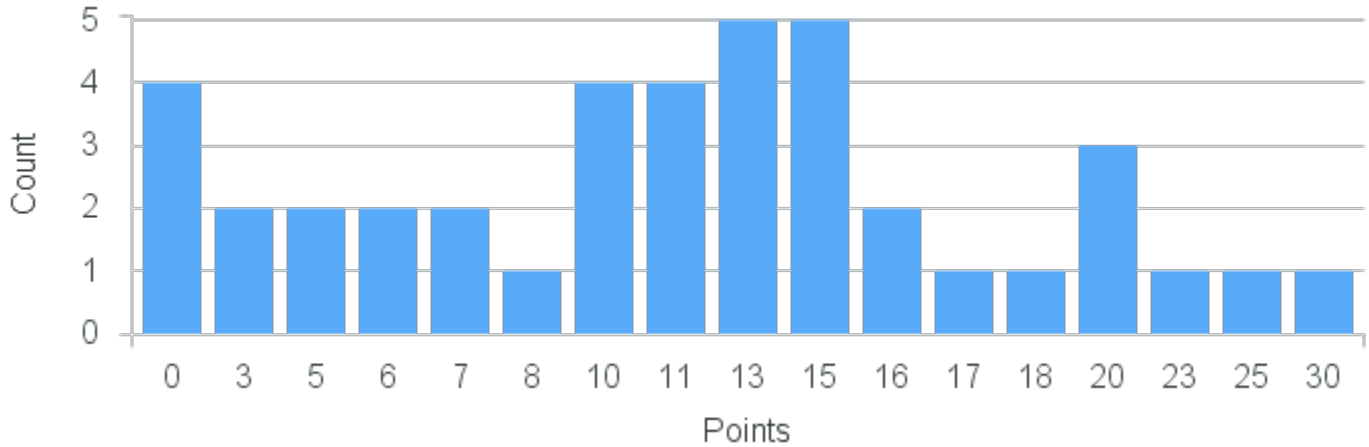

Course Point Distribution for Spring 2022

CRN: 22528

Course ID: MA117 Cross List:
5511

Limit: 25

Probability & Statistics

Demand: 41

Waitlisted: 16

Department: Mathematics &
Computer Science

Min Points: 10

Term	Block(s)	CRN	Course ID	See Also	Course Limit	Course Demand	Count	Points
Spring 2022	5	22528	MA117 5511		25	41	1	30
Spring 2022	5	22528	MA117 5511		25	41	1	25
Spring 2022	5	22528	MA117 5511		25	41	1	23
Spring 2022	5	22528	MA117 5511		25	41	3	20
Spring 2022	5	22528	MA117 5511		25	41	1	18
Spring 2022	5	22528	MA117 5511		25	41	1	17
Spring 2022	5	22528	MA117 5511		25	41	2	16
Spring 2022	5	22528	MA117 5511		25	41	5	15
Spring 2022	5	22528	MA117 5511		25	41	5	13
Spring 2022	5	22528	MA117 5511		25	41	4	11
Spring 2022	5	22528	MA117 5511		25	41	4	10
Spring 2022	5	22528	MA117 5511		25	41	1	8
Spring 2022	5	22528	MA117 5511		25	41	2	7