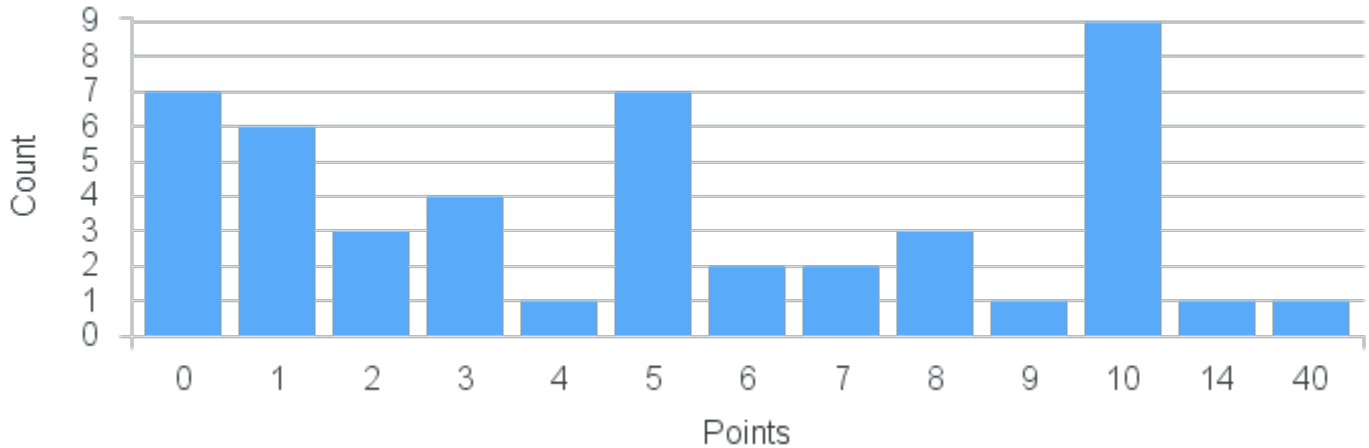

Course Point Distribution for Spring 2022

CRN: 22126

Course ID: AH203 Cross List: FG203 5511
5511

Limit: 25

Women in Art

Demand: 47

Waitlisted: 22

Department: Art

Min Points: 5

Term	Block(s)	CRN	Course ID	See Also	Course Limit	Course Demand	Count	Points
Spring 2022	5	22126	AH203 5511	FG203 5511	25	47	1	40
Spring 2022	5	22126	AH203 5511	FG203 5511	25	47	1	14
Spring 2022	5	22126	AH203 5511	FG203 5511	25	47	9	10
Spring 2022	5	22126	AH203 5511	FG203 5511	25	47	1	9
Spring 2022	5	22126	AH203 5511	FG203 5511	25	47	3	8
Spring 2022	5	22126	AH203 5511	FG203 5511	25	47	2	7
Spring 2022	5	22126	AH203 5511	FG203 5511	25	47	2	6
Spring 2022	5	22126	AH203 5511	FG203 5511	25	47	7	5
Spring 2022	5	22126	AH203 5511	FG203 5511	25	47	1	4
Spring 2022	5	22126	AH203 5511	FG203 5511	25	47	4	3
Spring 2022	5	22126	AH203 5511	FG203 5511	25	47	3	2
Spring 2022	5	22126	AH203 5511	FG203 5511	25	47	6	1
Spring 2022	5	22126	AH203 5511	FG203 5511	25	47	7	0