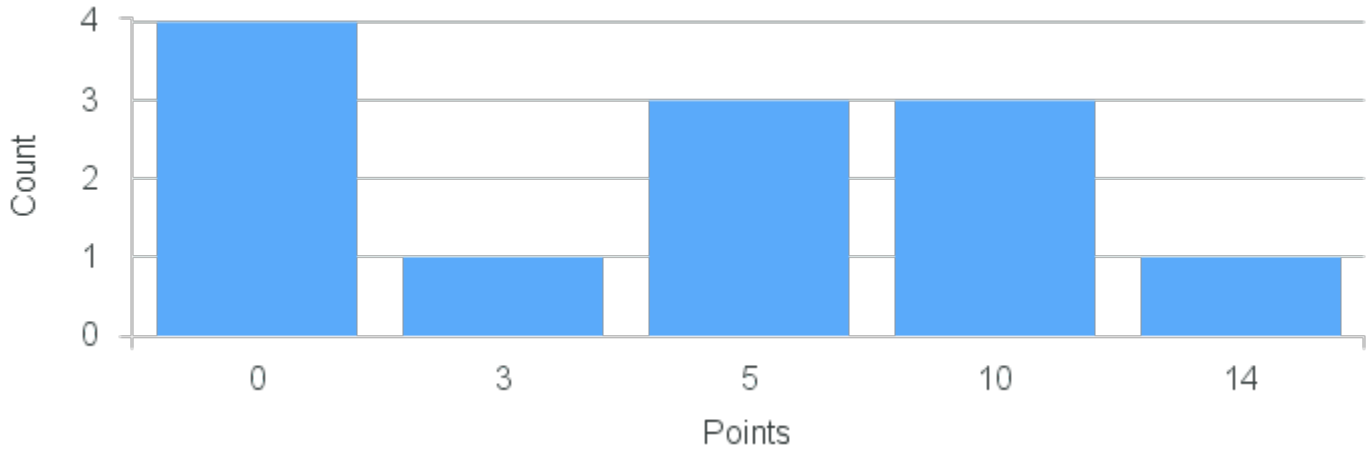

Course Point Distribution for Spring 2022

CRN: 22190

Course ID: GR101 Cross List:
7711

Limit: 18

Elementary German (I)

Demand: 12

Waitlisted: 0

Department: German, Russian &
E Asian Lang

Term	Block(s)	CRN	Course ID	See Also	Course Limit	Course Demand	Count	Points
Spring 2022	7	22190	GR101 7711		18	12	1	14
Spring 2022	7	22190	GR101 7711		18	12	3	10
Spring 2022	7	22190	GR101 7711		18	12	3	5
Spring 2022	7	22190	GR101 7711		18	12	1	3
Spring 2022	7	22190	GR101 7711		18	12	4	0