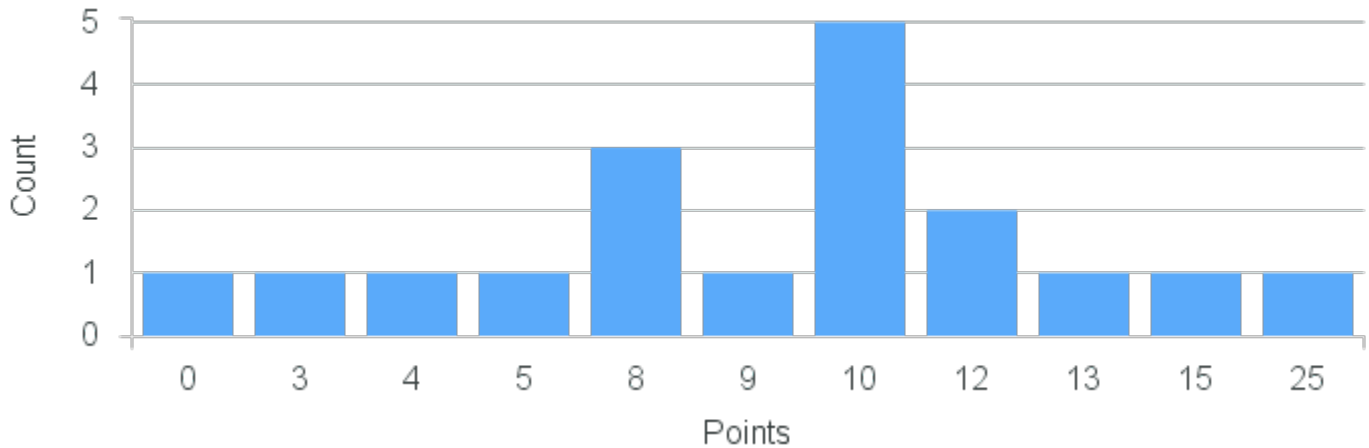

Limit: 25

From Multicultural Education to Critical Pedagogy: Civil Rights in the U.S. Public Schools.

Demand: 18

Waitlisted: 0

Department: Education

Term	Block(s)	CRN	Course ID	See Also	Course Limit	Course Demand	Count	Points
Spring 2022	7	22550	ED235 7711		25	18	1	25
Spring 2022	7	22550	ED235 7711		25	18	1	15
Spring 2022	7	22550	ED235 7711		25	18	1	13
Spring 2022	7	22550	ED235 7711		25	18	2	12
Spring 2022	7	22550	ED235 7711		25	18	5	10
Spring 2022	7	22550	ED235 7711		25	18	1	9
Spring 2022	7	22550	ED235 7711		25	18	3	8
Spring 2022	7	22550	ED235 7711		25	18	1	5
Spring 2022	7	22550	ED235 7711		25	18	1	4
Spring 2022	7	22550	ED235 7711		25	18	1	3
Spring 2022	7	22550	ED235 7711		25	18	1	0