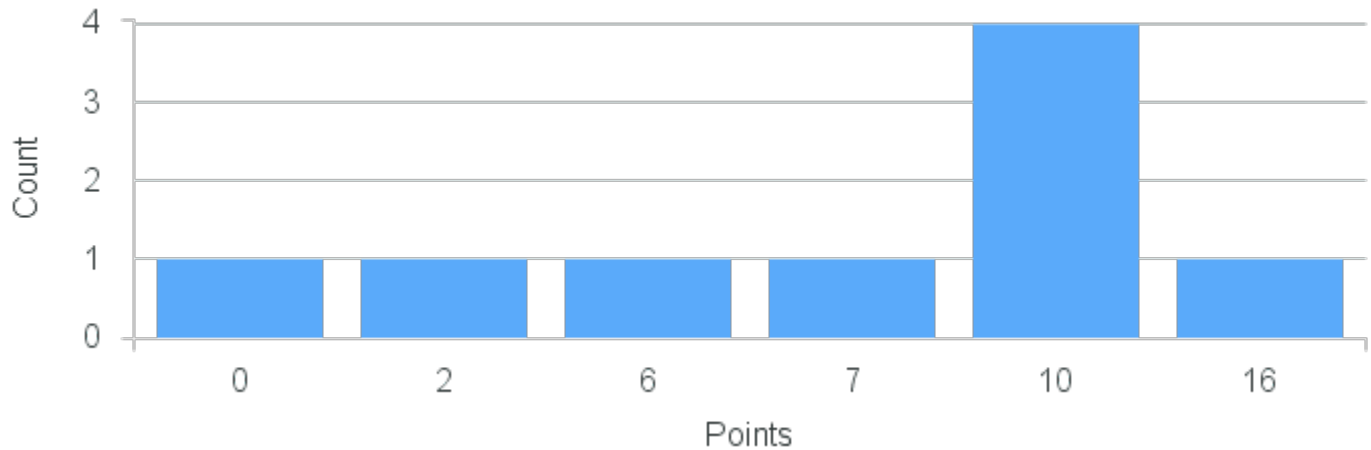

Course Point Distribution for Spring 2022

CRN: 22305

Course ID: SO235 Cross List: FG235 6611
6611

Limit: 25

Sociology of Family

Demand: 9

Waitlisted: 0

Department: Sociology

Term	Block(s)	CRN	Course ID	See Also	Course Limit	Course Demand	Count	Points
Spring 2022	6	22305	SO235 6611	FG235 6611	25	9	1	16
Spring 2022	6	22305	SO235 6611	FG235 6611	25	9	4	10
Spring 2022	6	22305	SO235 6611	FG235 6611	25	9	1	7
Spring 2022	6	22305	SO235 6611	FG235 6611	25	9	1	6
Spring 2022	6	22305	SO235 6611	FG235 6611	25	9	1	2
Spring 2022	6	22305	SO235 6611	FG235 6611	25	9	1	0