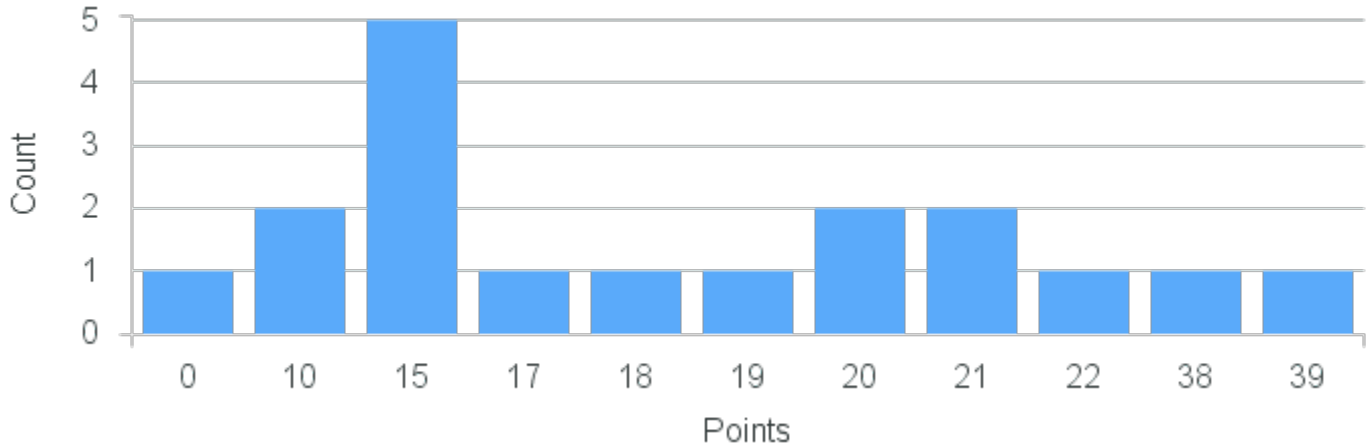

Course Point Distribution for Spring 2022

CRN: 22417

Course ID: SP101 Cross List:
7811

Limit: 18

Elementary Spanish

Demand: 18

Waitlisted: 0

Department: Spanish &
Portuguese

Term	Block(s)	CRN	Course ID	See Also	Course Limit	Course Demand	Count	Points
Spring 2022	7-8	22417	SP101 7811		18	18	1	39
Spring 2022	7-8	22417	SP101 7811		18	18	1	38
Spring 2022	7-8	22417	SP101 7811		18	18	1	22
Spring 2022	7-8	22417	SP101 7811		18	18	2	21
Spring 2022	7-8	22417	SP101 7811		18	18	2	20
Spring 2022	7-8	22417	SP101 7811		18	18	1	19
Spring 2022	7-8	22417	SP101 7811		18	18	1	18
Spring 2022	7-8	22417	SP101 7811		18	18	1	17
Spring 2022	7-8	22417	SP101 7811		18	18	5	15
Spring 2022	7-8	22417	SP101 7811		18	18	2	10
Spring 2022	7-8	22417	SP101 7811		18	18	1	0