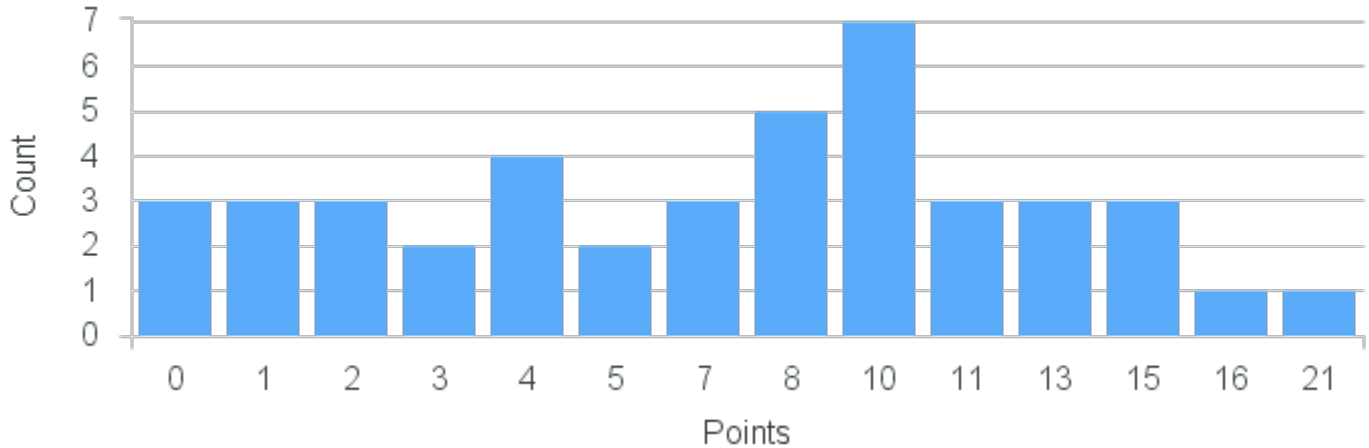

Course Point Distribution for Spring 2022

CRN: 22444

Course ID: SO112 Cross List: FG112 6611
6611

Limit: 25

Gender Inequality

Demand: 43

Waitlisted: 18

Department: Sociology

Min Points: 7

Term	Block(s)	CRN	Course ID	See Also	Course Limit	Course Demand	Count	Points
Spring 2022	6	22444	SO112 6611	FG112 6611	25	43	1	21
Spring 2022	6	22444	SO112 6611	FG112 6611	25	43	1	16
Spring 2022	6	22444	SO112 6611	FG112 6611	25	43	3	15
Spring 2022	6	22444	SO112 6611	FG112 6611	25	43	3	13
Spring 2022	6	22444	SO112 6611	FG112 6611	25	43	3	11
Spring 2022	6	22444	SO112 6611	FG112 6611	25	43	7	10
Spring 2022	6	22444	SO112 6611	FG112 6611	25	43	5	8
Spring 2022	6	22444	SO112 6611	FG112 6611	25	43	3	7
Spring 2022	6	22444	SO112 6611	FG112 6611	25	43	2	5
Spring 2022	6	22444	SO112 6611	FG112 6611	25	43	4	4
Spring 2022	6	22444	SO112 6611	FG112 6611	25	43	2	3
Spring 2022	6	22444	SO112 6611	FG112 6611	25	43	3	2
Spring 2022	6	22444	SO112 6611	FG112 6611	25	43	3	1
Spring 2022	6	22444	SO112 6611	FG112 6611	25	43	3	0