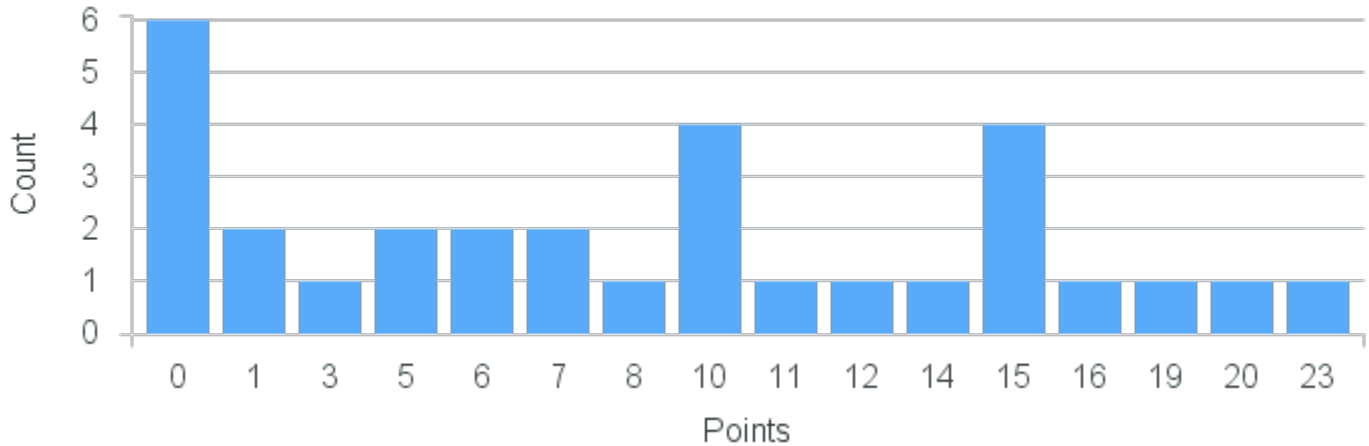

Course Point Distribution for Spring 2022

CRN: 22574

Course ID: GY150 Cross List:
8811

Limit: 25

Environmental Geology

Demand: 31

Waitlisted: 6

Department: Geology

Min Points: 1

Term	Block(s)	CRN	Course ID	See Also	Course Limit	Course Demand	Count	Points
Spring 2022	8	22574	GY150 8811		25	31	1	23
Spring 2022	8	22574	GY150 8811		25	31	1	20
Spring 2022	8	22574	GY150 8811		25	31	1	19
Spring 2022	8	22574	GY150 8811		25	31	1	16
Spring 2022	8	22574	GY150 8811		25	31	4	15
Spring 2022	8	22574	GY150 8811		25	31	1	14
Spring 2022	8	22574	GY150 8811		25	31	1	12
Spring 2022	8	22574	GY150 8811		25	31	1	11
Spring 2022	8	22574	GY150 8811		25	31	4	10
Spring 2022	8	22574	GY150 8811		25	31	1	8
Spring 2022	8	22574	GY150 8811		25	31	2	7
Spring 2022	8	22574	GY150 8811		25	31	2	6
Spring 2022	8	22574	GY150 8811		25	31	2	5
Spring 2022	8	22574	GY150 8811		25	31	1	3