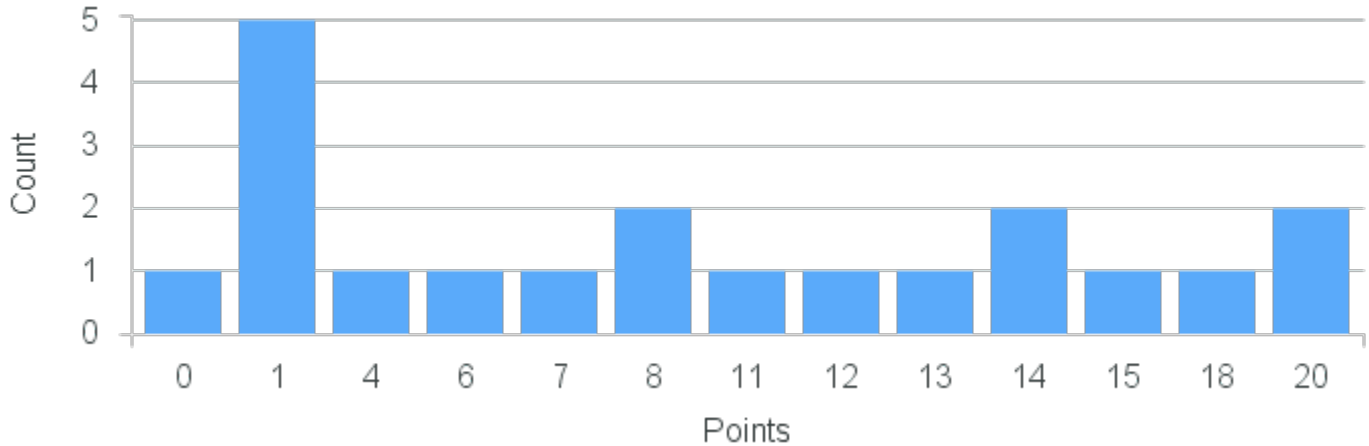

Limit: 25

Learning & Adaptive Behavior

Demand: 20

Waitlisted: 0

Department: Psychology

Term	Block(s)	CRN	Course ID	See Also	Course Limit	Course Demand	Count	Points
Spring 2022	5-6	22636	PY332 5613		25	20	2	20
Spring 2022	5-6	22636	PY332 5613		25	20	1	18
Spring 2022	5-6	22636	PY332 5613		25	20	1	15
Spring 2022	5-6	22636	PY332 5613		25	20	2	14
Spring 2022	5-6	22636	PY332 5613		25	20	1	13
Spring 2022	5-6	22636	PY332 5613		25	20	1	12
Spring 2022	5-6	22636	PY332 5613		25	20	1	11
Spring 2022	5-6	22636	PY332 5613		25	20	2	8
Spring 2022	5-6	22636	PY332 5613		25	20	1	7
Spring 2022	5-6	22636	PY332 5613		25	20	1	6
Spring 2022	5-6	22636	PY332 5613		25	20	1	4
Spring 2022	5-6	22636	PY332 5613		25	20	5	1
Spring 2022	5-6	22636	PY332 5613		25	20	1	0