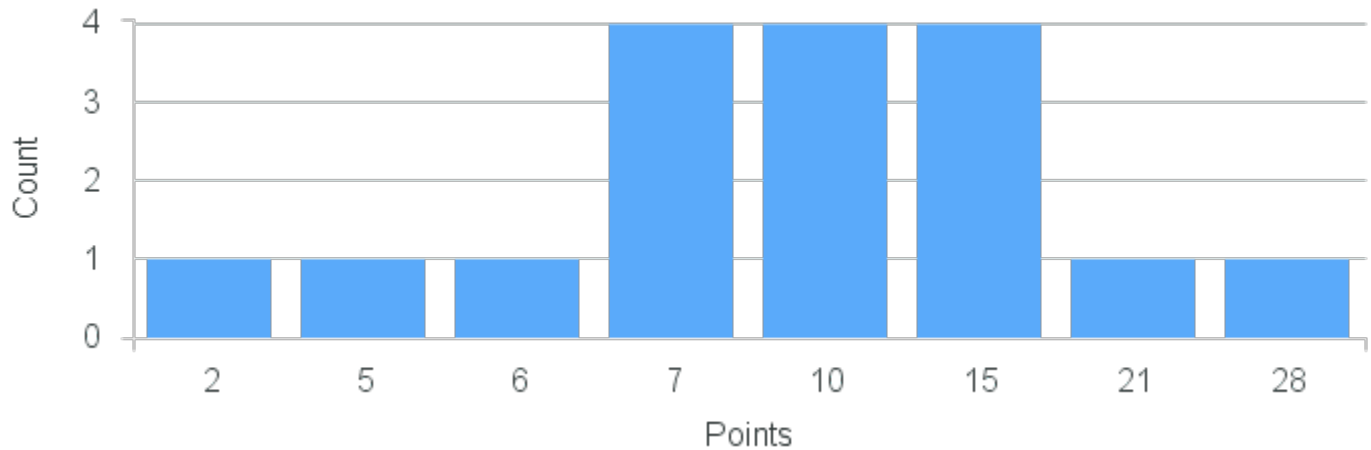

Course Point Distribution for Spring 2022

CRN: 22361

Course ID: IT320 Cross List: FM205 6621
6611

Limit: 25

Topics in Italian Culture: Mafia Movies

Demand: 17

Waitlisted: 0

Department: Romance Languages

Term	Block(s)	CRN	Course ID	See Also	Course Limit	Course Demand	Count	Points
Spring 2022	6	22361	IT320 6611	FM205 6621	25	17	1	28
Spring 2022	6	22361	IT320 6611	FM205 6621	25	17	1	21
Spring 2022	6	22361	IT320 6611	FM205 6621	25	17	4	15
Spring 2022	6	22361	IT320 6611	FM205 6621	25	17	4	10
Spring 2022	6	22361	IT320 6611	FM205 6621	25	17	4	7
Spring 2022	6	22361	IT320 6611	FM205 6621	25	17	1	6
Spring 2022	6	22361	IT320 6611	FM205 6621	25	17	1	5
Spring 2022	6	22361	IT320 6611	FM205 6621	25	17	1	2