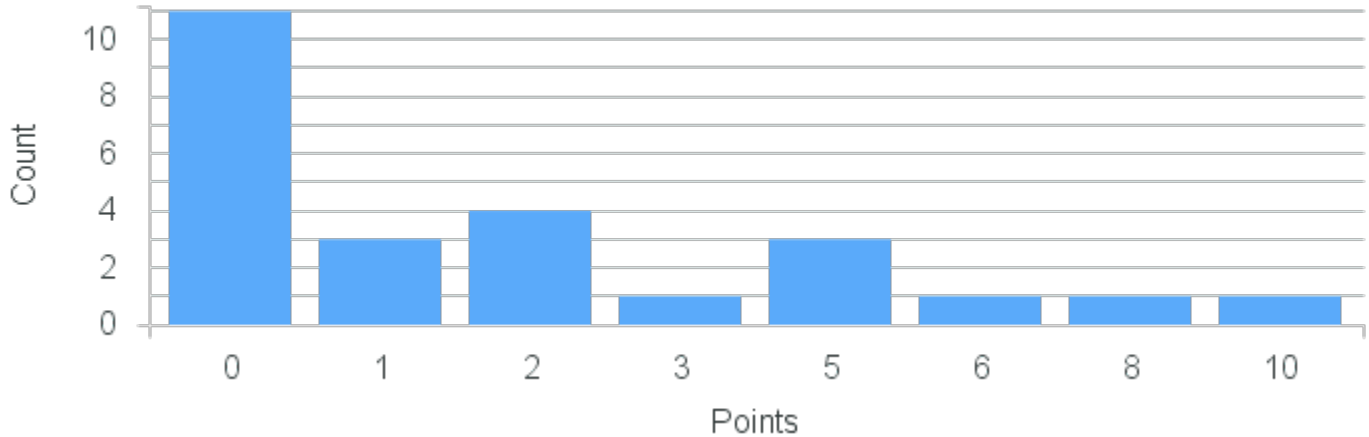

Course Point Distribution for Spring 2022

CRN: 22628

Course ID: PC132 Cross List:
5812

Limit: 12

Observational Astronomy for Amateurs

Demand: 25

Waitlisted: 13

Department: Physics

Min Points: 1

Term	Block(s)	CRN	Course ID	See Also	Course Limit	Course Demand	Count	Points
Spring 2022	5-8	22628	PC132 5812		12	25	1	10
Spring 2022	5-8	22628	PC132 5812		12	25	1	8
Spring 2022	5-8	22628	PC132 5812		12	25	1	6
Spring 2022	5-8	22628	PC132 5812		12	25	3	5
Spring 2022	5-8	22628	PC132 5812		12	25	1	3
Spring 2022	5-8	22628	PC132 5812		12	25	4	2
Spring 2022	5-8	22628	PC132 5812		12	25	3	1
Spring 2022	5-8	22628	PC132 5812		12	25	11	0