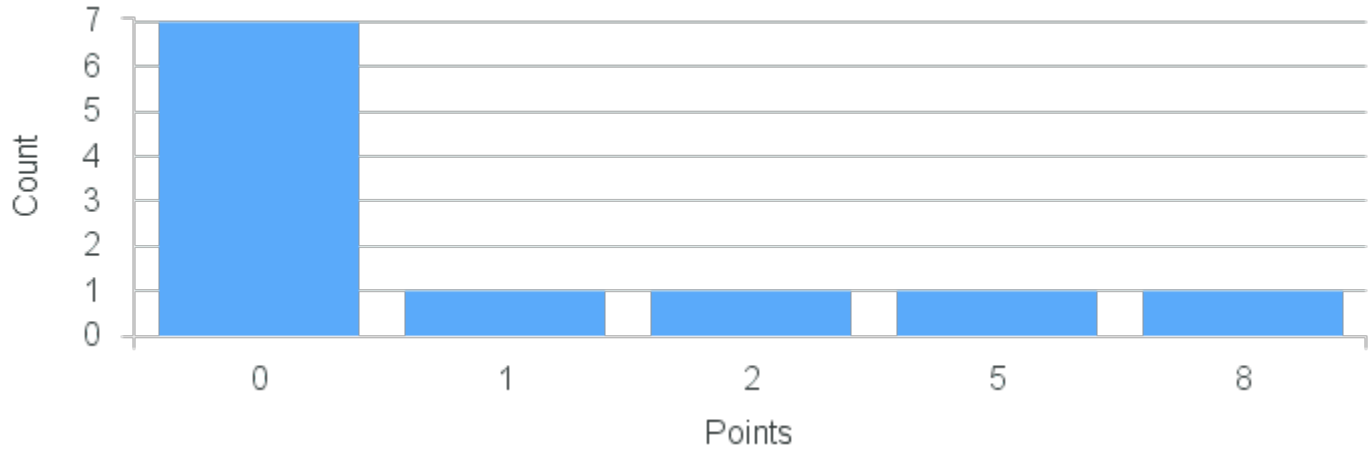

Course Point Distribution for Spring 2022

CRN: 21875

Course ID: HY410 Cross List:
5521

Limit: 12

Senior Seminar

Demand: 11

Waitlisted: 0

Department: History