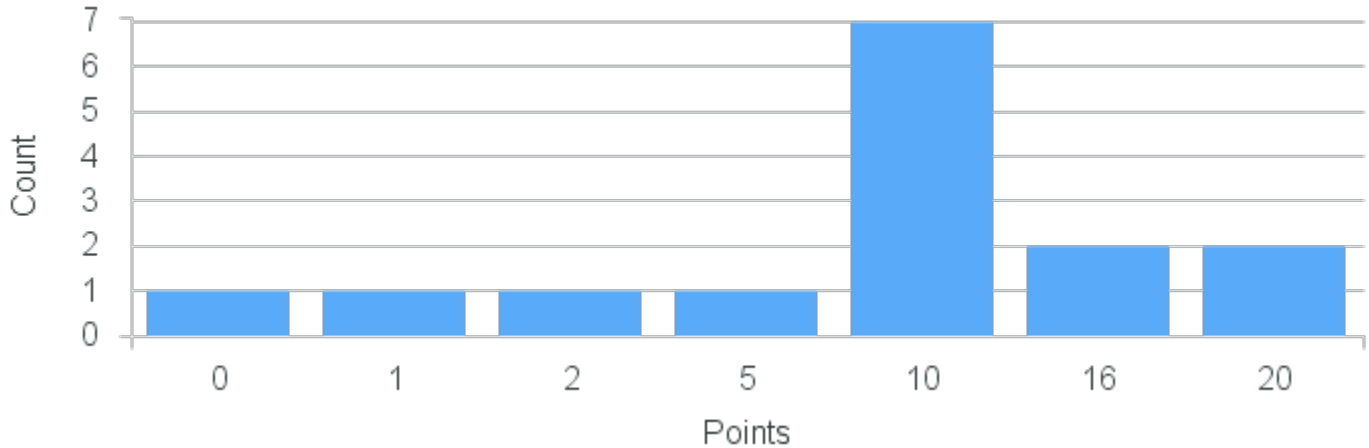

Course Point Distribution for Spring 2022

CRN: 22128

Course ID: AH200 Cross List: AN208 8811
8811

Limit: 25

Topics in Art History: Bodies in Maya Art & Archaeology

Demand: 15

Waitlisted: 0

Department: Art