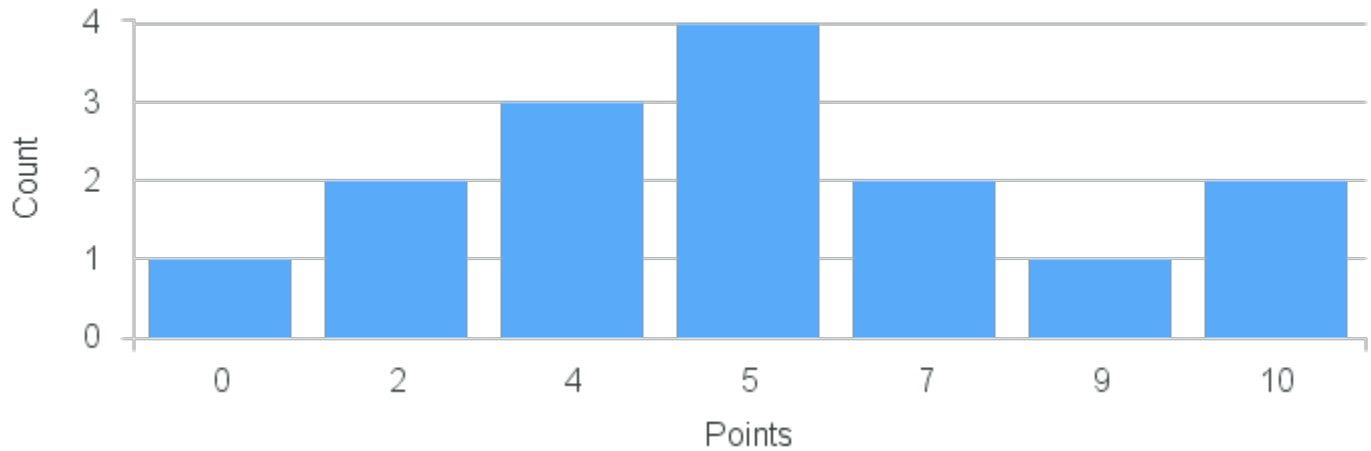

Limit: 25

Literature, Power and Identities: War & Peace in Ancient Worlds: The Mahabharata

Demand: 15

Waitlisted: 0

Department: Comparative
Literature

Term	Block(s)	CRN	Course ID	See Also	Course Limit	Course Demand	Count	Points
Spring 2022	6	22716	CO120 6611		25	15	2	10
Spring 2022	6	22716	CO120 6611		25	15	1	9
Spring 2022	6	22716	CO120 6611		25	15	2	7
Spring 2022	6	22716	CO120 6611		25	15	4	5
Spring 2022	6	22716	CO120 6611		25	15	3	4
Spring 2022	6	22716	CO120 6611		25	15	2	2
Spring 2022	6	22716	CO120 6611		25	15	1	0