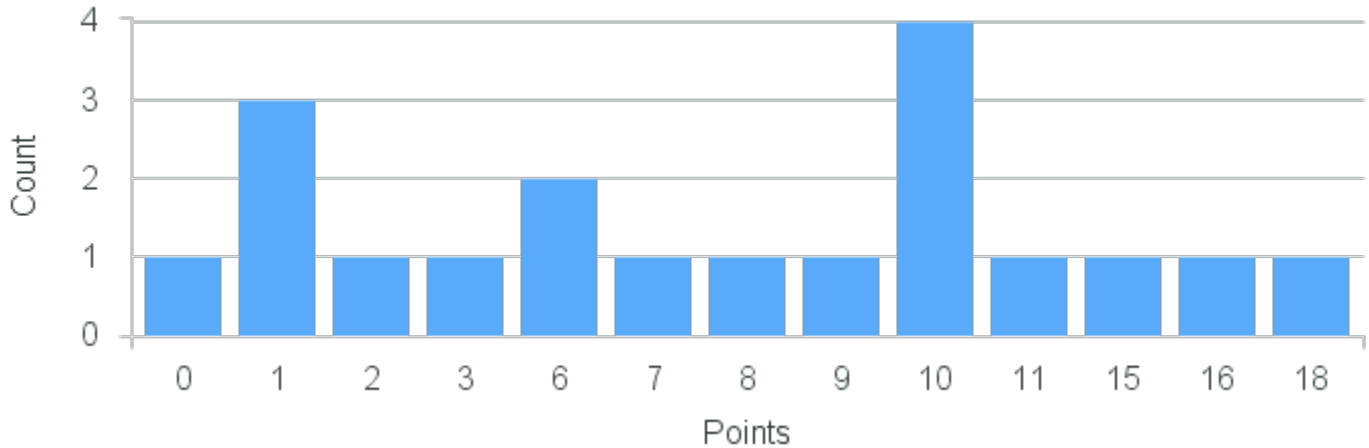

Course Point Distribution for Spring 2022

CRN: 22271

Course ID: PH204 Cross List:
6611

Limit: 25

American Philosophy

Demand: 19

Waitlisted: 0

Department: Philosophy

Term	Block(s)	CRN	Course ID	See Also	Course Limit	Course Demand	Count	Points
Spring 2022	6	22271	PH204 6611		25	19	1	18
Spring 2022	6	22271	PH204 6611		25	19	1	16
Spring 2022	6	22271	PH204 6611		25	19	1	15
Spring 2022	6	22271	PH204 6611		25	19	1	11
Spring 2022	6	22271	PH204 6611		25	19	4	10
Spring 2022	6	22271	PH204 6611		25	19	1	9
Spring 2022	6	22271	PH204 6611		25	19	1	8
Spring 2022	6	22271	PH204 6611		25	19	1	7
Spring 2022	6	22271	PH204 6611		25	19	2	6
Spring 2022	6	22271	PH204 6611		25	19	1	3
Spring 2022	6	22271	PH204 6611		25	19	1	2
Spring 2022	6	22271	PH204 6611		25	19	3	1
Spring 2022	6	22271	PH204 6611		25	19	1	0