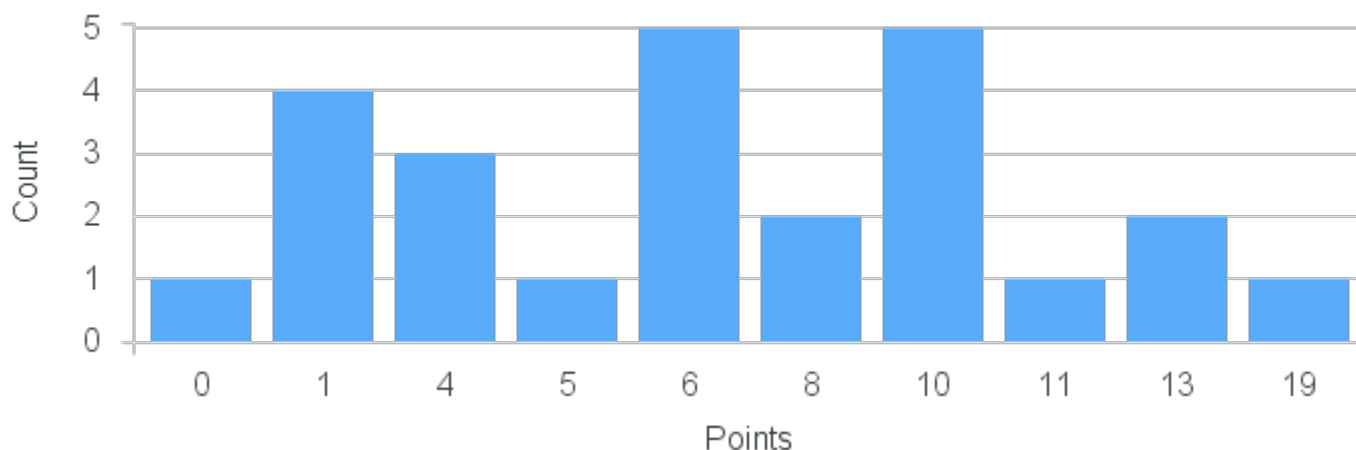

Course Point Distribution for Spring 2022

CRN: 22247

Course ID: CH251 Cross List:
8811

Limit: 24

Reactions of Organic Molecules

Demand: 25

Waitlisted: 1

Department: Chemistry &
Biochemistry

Min Points: 1

Term	Block(s)	CRN	Course ID	See Also	Course Limit	Course Demand	Count	Points
Spring 2022	8	22247	CH251 8811		24	25	1	19
Spring 2022	8	22247	CH251 8811		24	25	2	13
Spring 2022	8	22247	CH251 8811		24	25	1	11
Spring 2022	8	22247	CH251 8811		24	25	5	10
Spring 2022	8	22247	CH251 8811		24	25	2	8
Spring 2022	8	22247	CH251 8811		24	25	5	6
Spring 2022	8	22247	CH251 8811		24	25	1	5
Spring 2022	8	22247	CH251 8811		24	25	3	4
Spring 2022	8	22247	CH251 8811		24	25	4	1
Spring 2022	8	22247	CH251 8811		24	25	1	0