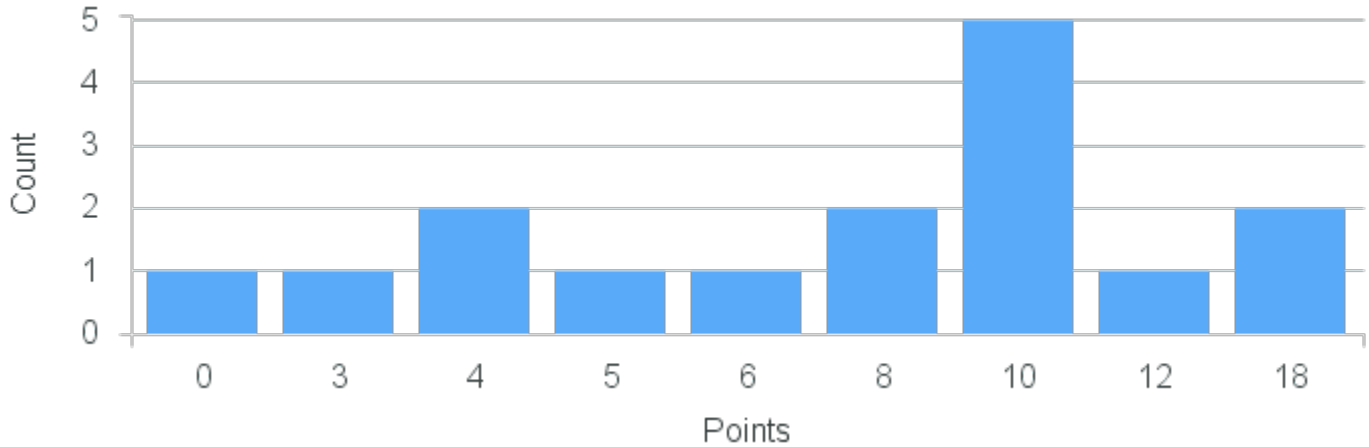

Course Point Distribution for Spring 2022

CRN: 22091

Course ID: EC302 Cross List:
8811

Limit: 25

Macroeconomic Theory

Demand: 16

Waitlisted: 0

Department: Economics &
Business

Term	Block(s)	CRN	Course ID	See Also	Course Limit	Course Demand	Count	Points
Spring 2022	8	22091	EC302 8811		25	16	2	18
Spring 2022	8	22091	EC302 8811		25	16	1	12
Spring 2022	8	22091	EC302 8811		25	16	5	10
Spring 2022	8	22091	EC302 8811		25	16	2	8
Spring 2022	8	22091	EC302 8811		25	16	1	6
Spring 2022	8	22091	EC302 8811		25	16	1	5
Spring 2022	8	22091	EC302 8811		25	16	2	4
Spring 2022	8	22091	EC302 8811		25	16	1	3
Spring 2022	8	22091	EC302 8811		25	16	1	0