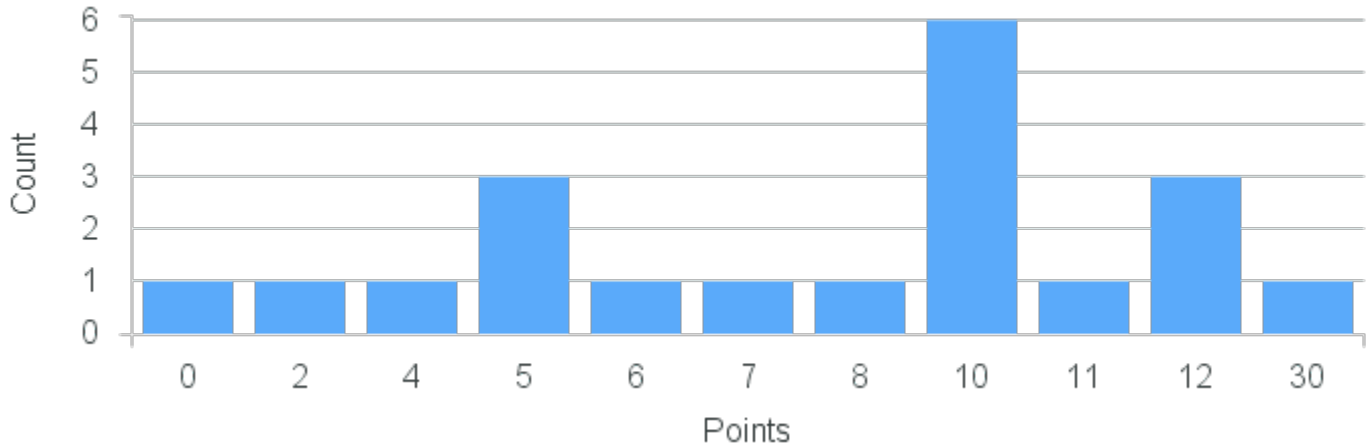

Course Point Distribution for Spring 2022

CRN: 22076

Course ID: EC377 Cross List:
6611

Limit: 25

Economics of International Finance

Demand: 20

Waitlisted: 0

Department: Economics &
Business

Term	Block(s)	CRN	Course ID	See Also	Course Limit	Course Demand	Count	Points
Spring 2022	6	22076	EC377 6611		25	20	1	30
Spring 2022	6	22076	EC377 6611		25	20	3	12
Spring 2022	6	22076	EC377 6611		25	20	1	11
Spring 2022	6	22076	EC377 6611		25	20	6	10
Spring 2022	6	22076	EC377 6611		25	20	1	8
Spring 2022	6	22076	EC377 6611		25	20	1	7
Spring 2022	6	22076	EC377 6611		25	20	1	6
Spring 2022	6	22076	EC377 6611		25	20	3	5
Spring 2022	6	22076	EC377 6611		25	20	1	4
Spring 2022	6	22076	EC377 6611		25	20	1	2
Spring 2022	6	22076	EC377 6611		25	20	1	0