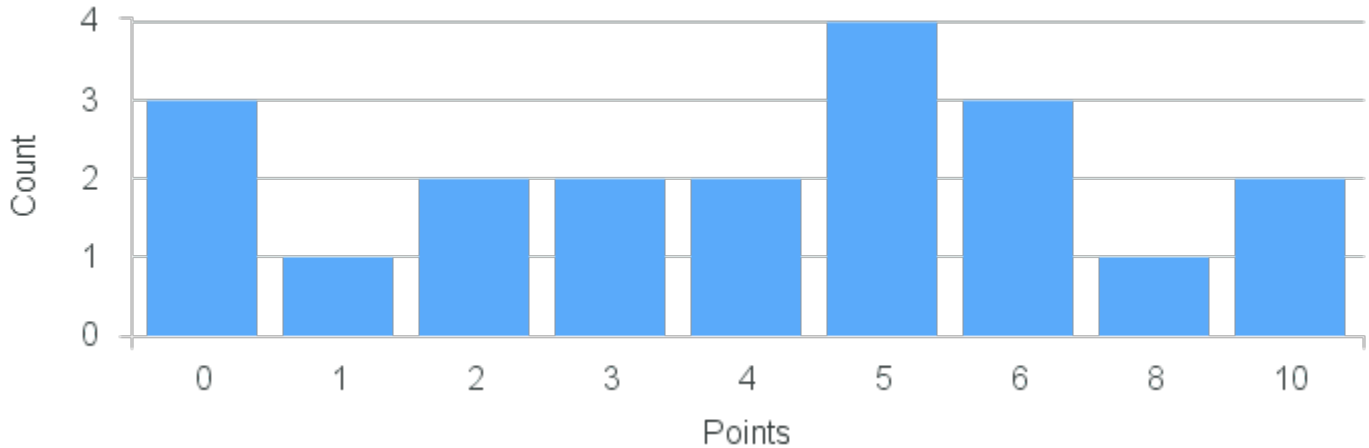

Course Point Distribution for Spring 2022

CRN: 22487

Course ID: CL222 Cross List:
6611

Limit: 25

Topics: Everyday Life in the Ancient World

Demand: 20

Waitlisted: 0

Department: Classics