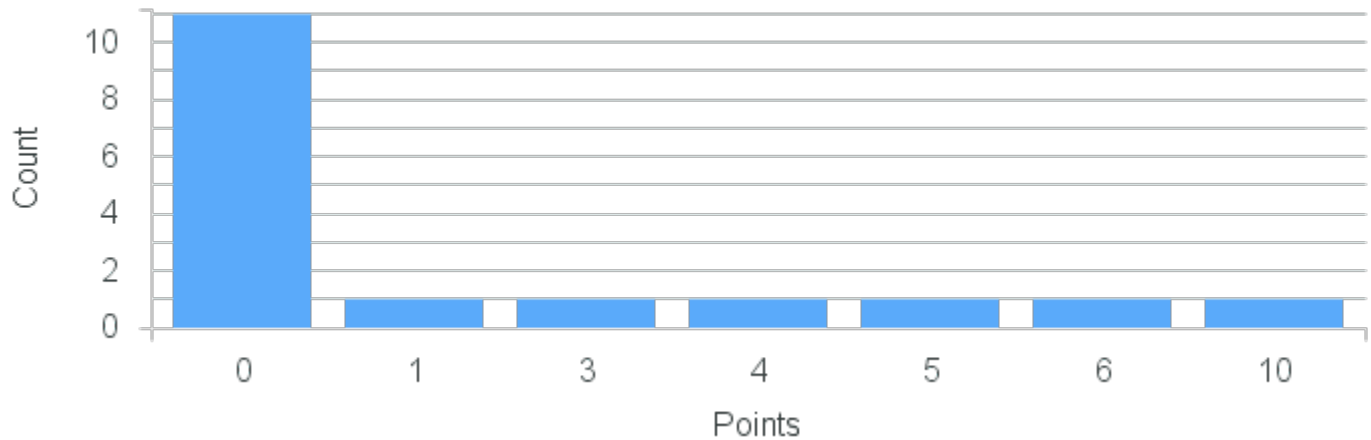

Course Point Distribution for Spring 2022

CRN: 21854

Course ID: GY315 Cross List:
7711

Limit: 25

Structural Geology

Demand: 17

Waitlisted: 0

Department: Geology

Term	Block(s)	CRN	Course ID	See Also	Course Limit	Course Demand	Count	Points
Spring 2022	7	21854	GY315 7711		25	17	1	10
Spring 2022	7	21854	GY315 7711		25	17	1	6
Spring 2022	7	21854	GY315 7711		25	17	1	5
Spring 2022	7	21854	GY315 7711		25	17	1	4
Spring 2022	7	21854	GY315 7711		25	17	1	3
Spring 2022	7	21854	GY315 7711		25	17	1	1
Spring 2022	7	21854	GY315 7711		25	17	11	0