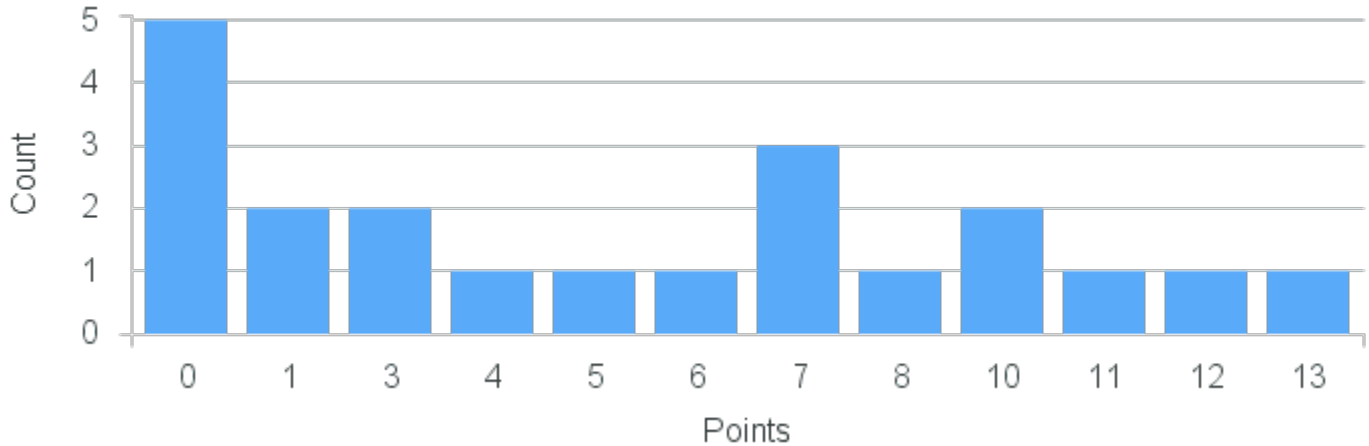

Course Point Distribution for Spring 2022

CRN: 22372

Course ID: FR201 Cross List:
5511

Limit: 18

Intermediate French I

Demand: 21

Waitlisted: 3

Department: Romance Languages

Min Points: 0

Term	Block(s)	CRN	Course ID	See Also	Course Limit	Course Demand	Count	Points
Spring 2022	5	22372	FR201 5511		18	21	1	13
Spring 2022	5	22372	FR201 5511		18	21	1	12
Spring 2022	5	22372	FR201 5511		18	21	1	11
Spring 2022	5	22372	FR201 5511		18	21	2	10
Spring 2022	5	22372	FR201 5511		18	21	1	8
Spring 2022	5	22372	FR201 5511		18	21	3	7
Spring 2022	5	22372	FR201 5511		18	21	1	6
Spring 2022	5	22372	FR201 5511		18	21	1	5
Spring 2022	5	22372	FR201 5511		18	21	1	4
Spring 2022	5	22372	FR201 5511		18	21	2	3
Spring 2022	5	22372	FR201 5511		18	21	2	1
Spring 2022	5	22372	FR201 5511		18	21	5	0