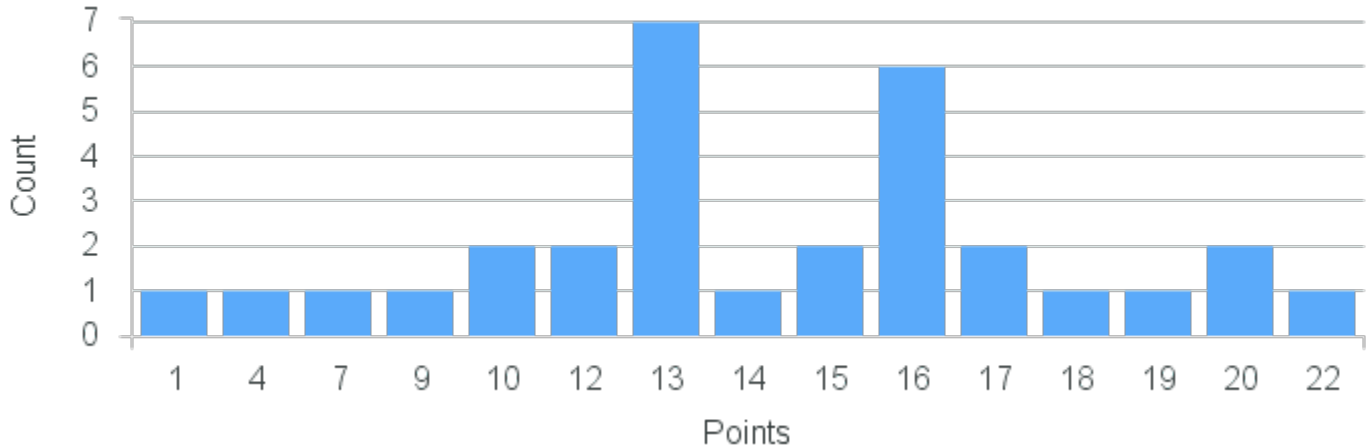

Course Point Distribution for Spring 2022

CRN: 22354

Course ID: MB131 Cross List:
5521

Limit: 24

Introduction to Molecular and Cellular Biology

Demand: 31

Waitlisted: 7

Department: Molecular Biology

Min Points: 12

Term	Block(s)	CRN	Course ID	See Also	Course Limit	Course Demand	Count	Points
Spring 2022	5	22354	MB131 5521		24	31	1	22
Spring 2022	5	22354	MB131 5521		24	31	2	20
Spring 2022	5	22354	MB131 5521		24	31	1	19
Spring 2022	5	22354	MB131 5521		24	31	1	18
Spring 2022	5	22354	MB131 5521		24	31	2	17
Spring 2022	5	22354	MB131 5521		24	31	6	16
Spring 2022	5	22354	MB131 5521		24	31	2	15
Spring 2022	5	22354	MB131 5521		24	31	1	14
Spring 2022	5	22354	MB131 5521		24	31	7	13
Spring 2022	5	22354	MB131 5521		24	31	2	12
Spring 2022	5	22354	MB131 5521		24	31	2	10
Spring 2022	5	22354	MB131 5521		24	31	1	9
Spring 2022	5	22354	MB131 5521		24	31	1	7
Spring 2022	5	22354	MB131 5521		24	31	1	4