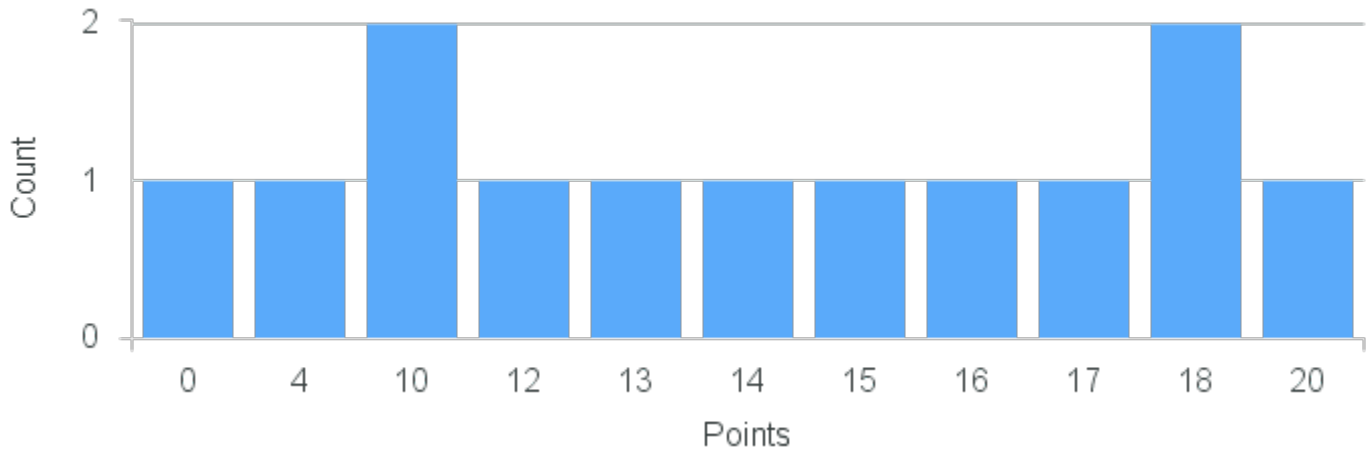

Course Point Distribution for Spring 2022

CRN: 22488

Course ID: GS233 Cross List:
6621

Limit: 12

Topics in Journalism: Radio Journalism

Demand: 13

Waitlisted: 1

Department: Non-Departmental
Studies

Min Points: 4

Term	Block(s)	CRN	Course ID	See Also	Course Limit	Course Demand	Count	Points
Spring 2022	6	22488	GS233 6621		12	13	1	20
Spring 2022	6	22488	GS233 6621		12	13	2	18
Spring 2022	6	22488	GS233 6621		12	13	1	17
Spring 2022	6	22488	GS233 6621		12	13	1	16
Spring 2022	6	22488	GS233 6621		12	13	1	15
Spring 2022	6	22488	GS233 6621		12	13	1	14
Spring 2022	6	22488	GS233 6621		12	13	1	13
Spring 2022	6	22488	GS233 6621		12	13	1	12
Spring 2022	6	22488	GS233 6621		12	13	2	10
Spring 2022	6	22488	GS233 6621		12	13	1	4
Spring 2022	6	22488	GS233 6621		12	13	1	0