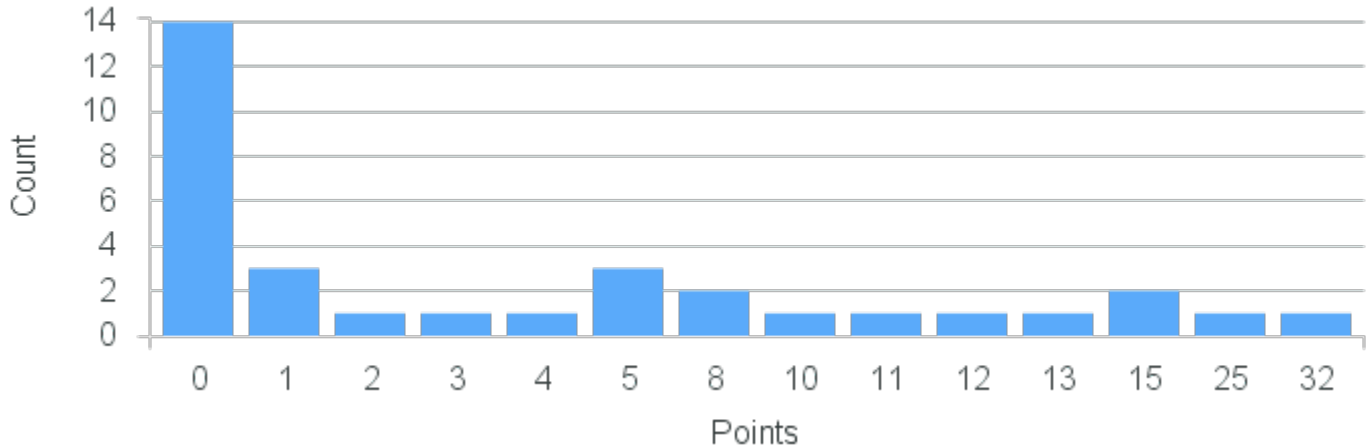

Course Point Distribution for Spring 2022

CRN: 22718

Course ID: AS126 Cross List:
5813

Limit: 10

Letterpress Poster Workshop

Demand: 33

Waitlisted: 23

Department: Art

Min Points: 8

Term	Block(s)	CRN	Course ID	See Also	Course Limit	Course Demand	Count	Points
Spring 2022	5-8	22718	AS126 5813		10	33	1	32
Spring 2022	5-8	22718	AS126 5813		10	33	1	25
Spring 2022	5-8	22718	AS126 5813		10	33	2	15
Spring 2022	5-8	22718	AS126 5813		10	33	1	13
Spring 2022	5-8	22718	AS126 5813		10	33	1	12
Spring 2022	5-8	22718	AS126 5813		10	33	1	11
Spring 2022	5-8	22718	AS126 5813		10	33	1	10
Spring 2022	5-8	22718	AS126 5813		10	33	2	8
Spring 2022	5-8	22718	AS126 5813		10	33	3	5
Spring 2022	5-8	22718	AS126 5813		10	33	1	4
Spring 2022	5-8	22718	AS126 5813		10	33	1	3
Spring 2022	5-8	22718	AS126 5813		10	33	1	2
Spring 2022	5-8	22718	AS126 5813		10	33	3	1
Spring 2022	5-8	22718	AS126 5813		10	33	14	0