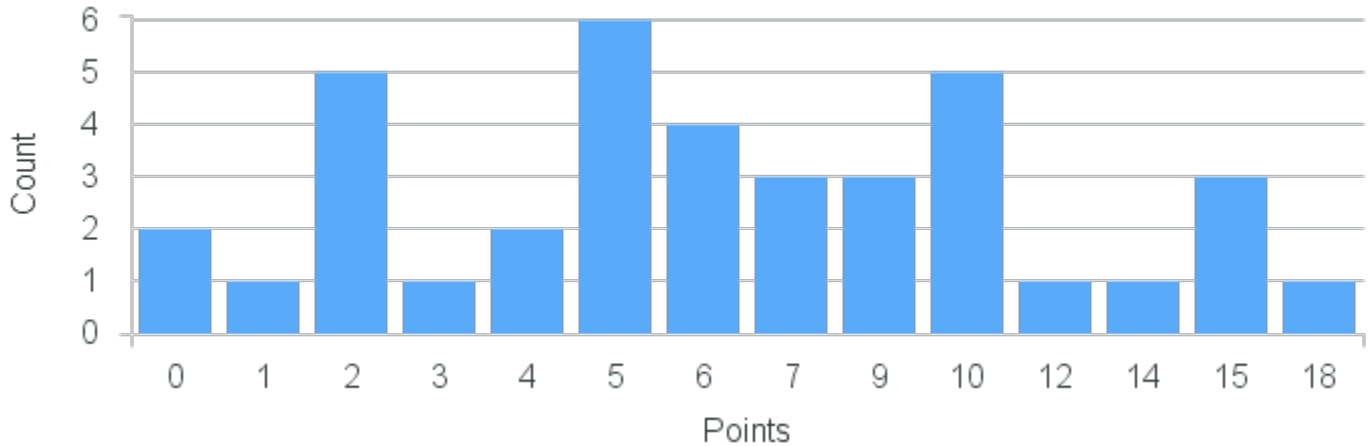

Department: Theatre and Dance

Min Points: 5

Term	Block(s)	CRN	Course ID	See Also	Course Limit	Course Demand	Count	Points
Spring 2022	5	22319	DA125 5511		25	38	1	18
Spring 2022	5	22319	DA125 5511		25	38	3	15
Spring 2022	5	22319	DA125 5511		25	38	1	14
Spring 2022	5	22319	DA125 5511		25	38	1	12
Spring 2022	5	22319	DA125 5511		25	38	5	10
Spring 2022	5	22319	DA125 5511		25	38	3	9
Spring 2022	5	22319	DA125 5511		25	38	3	7
Spring 2022	5	22319	DA125 5511		25	38	4	6
Spring 2022	5	22319	DA125 5511		25	38	6	5
Spring 2022	5	22319	DA125 5511		25	38	2	4
Spring 2022	5	22319	DA125 5511		25	38	1	3
Spring 2022	5	22319	DA125 5511		25	38	5	2
Spring 2022	5	22319	DA125 5511		25	38	1	1
Spring 2022	5	22319	DA125 5511		25	38	2	0