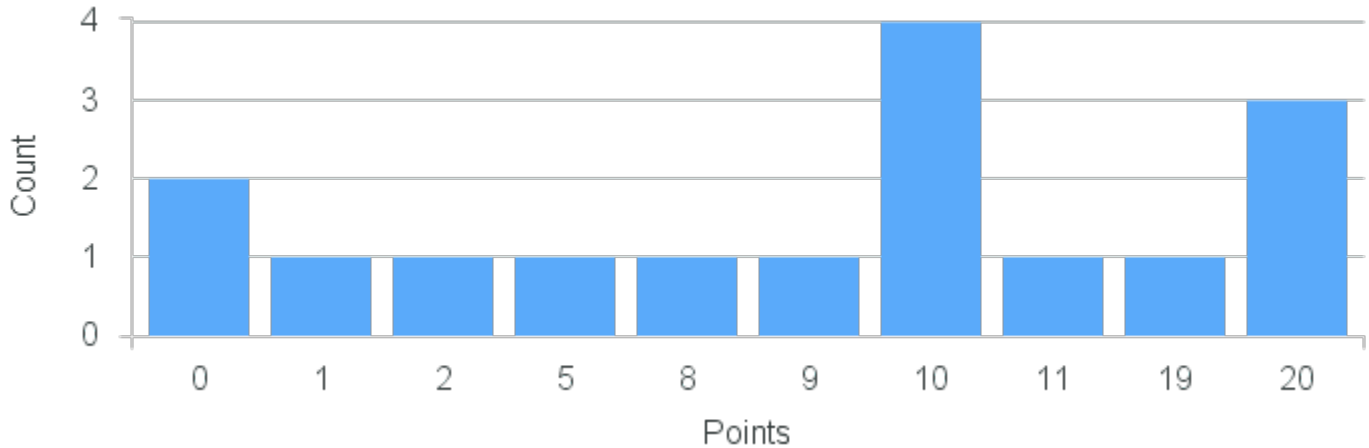

Course Point Distribution for Spring 2022

CRN: 22696

Course ID: MU200 Cross List:
8811

Limit: 12

Music @ the Computer

Demand: 16

Waitlisted: 4

Department: Music

Min Points: 5

Term	Block(s)	CRN	Course ID	See Also	Course Limit	Course Demand	Count	Points
Spring 2022	8	22696	MU200 8811		12	16	3	20
Spring 2022	8	22696	MU200 8811		12	16	1	19
Spring 2022	8	22696	MU200 8811		12	16	1	11
Spring 2022	8	22696	MU200 8811		12	16	4	10
Spring 2022	8	22696	MU200 8811		12	16	1	9
Spring 2022	8	22696	MU200 8811		12	16	1	8
Spring 2022	8	22696	MU200 8811		12	16	1	5
Spring 2022	8	22696	MU200 8811		12	16	1	2
Spring 2022	8	22696	MU200 8811		12	16	1	1
Spring 2022	8	22696	MU200 8811		12	16	2	0