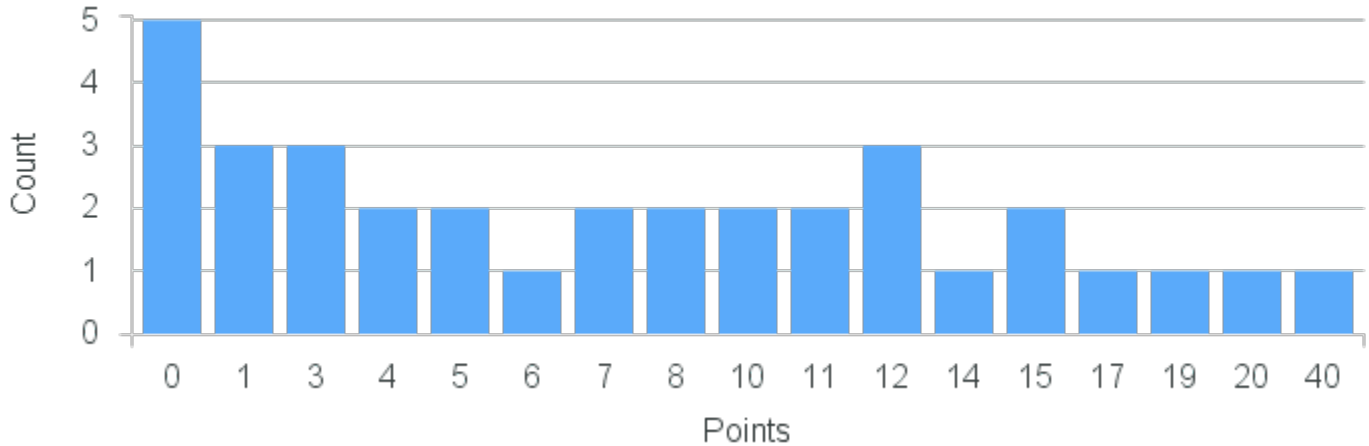

Course Point Distribution for Spring 2022

CRN: 21939

Course ID: ED250 Cross List: EV260 6611
6611

Limit: 25

Topics in Education: Contemporary Environmental Justice: Education, Policy, and Action

Demand: 34

Waitlisted: 9

Department: Education

Min Points: 3

Term	Block(s)	CRN	Course ID	See Also	Course Limit	Course Demand	Count	Points
Spring 2022	6	21939	ED250 6611	EV260 6611	25	34	1	40
Spring 2022	6	21939	ED250 6611	EV260 6611	25	34	1	20
Spring 2022	6	21939	ED250 6611	EV260 6611	25	34	1	19
Spring 2022	6	21939	ED250 6611	EV260 6611	25	34	1	17
Spring 2022	6	21939	ED250 6611	EV260 6611	25	34	2	15
Spring 2022	6	21939	ED250 6611	EV260 6611	25	34	1	14
Spring 2022	6	21939	ED250 6611	EV260 6611	25	34	3	12
Spring 2022	6	21939	ED250 6611	EV260 6611	25	34	2	11
Spring 2022	6	21939	ED250 6611	EV260 6611	25	34	2	10
Spring 2022	6	21939	ED250 6611	EV260 6611	25	34	2	8
Spring 2022	6	21939	ED250 6611	EV260 6611	25	34	2	7
Spring 2022	6	21939	ED250 6611	EV260 6611	25	34	1	6
Spring 2022	6	21939	ED250 6611	EV260 6611	25	34	2	5
Spring 2022	6	21939	ED250 6611	EV260 6611	25	34	2	4