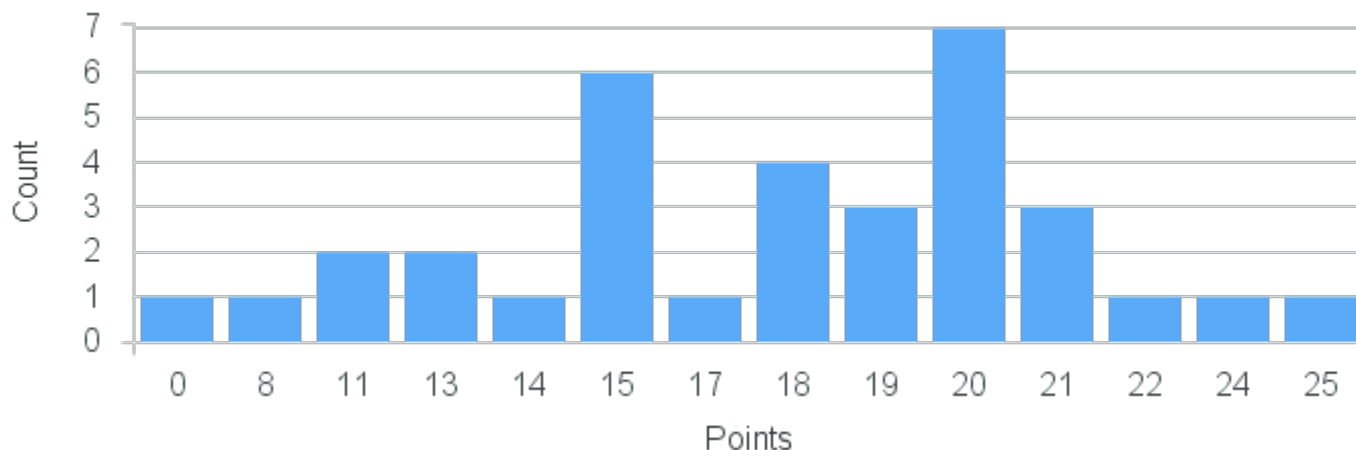

Limit: 25

General Chemistry I

Demand: 34

Waitlisted: 9

Department: Chemistry &
Biochemistry

Min Points: 15

Term	Block(s)	CRN	Course ID	See Also	Course Limit	Course Demand	Count	Points
Spring 2022	6	22231	CH107 6611		25	34	1	25
Spring 2022	6	22231	CH107 6611		25	34	1	24
Spring 2022	6	22231	CH107 6611		25	34	1	22
Spring 2022	6	22231	CH107 6611		25	34	3	21
Spring 2022	6	22231	CH107 6611		25	34	7	20
Spring 2022	6	22231	CH107 6611		25	34	3	19
Spring 2022	6	22231	CH107 6611		25	34	4	18
Spring 2022	6	22231	CH107 6611		25	34	1	17
Spring 2022	6	22231	CH107 6611		25	34	6	15
Spring 2022	6	22231	CH107 6611		25	34	1	14
Spring 2022	6	22231	CH107 6611		25	34	2	13
Spring 2022	6	22231	CH107 6611		25	34	2	11
Spring 2022	6	22231	CH107 6611		25	34	1	8