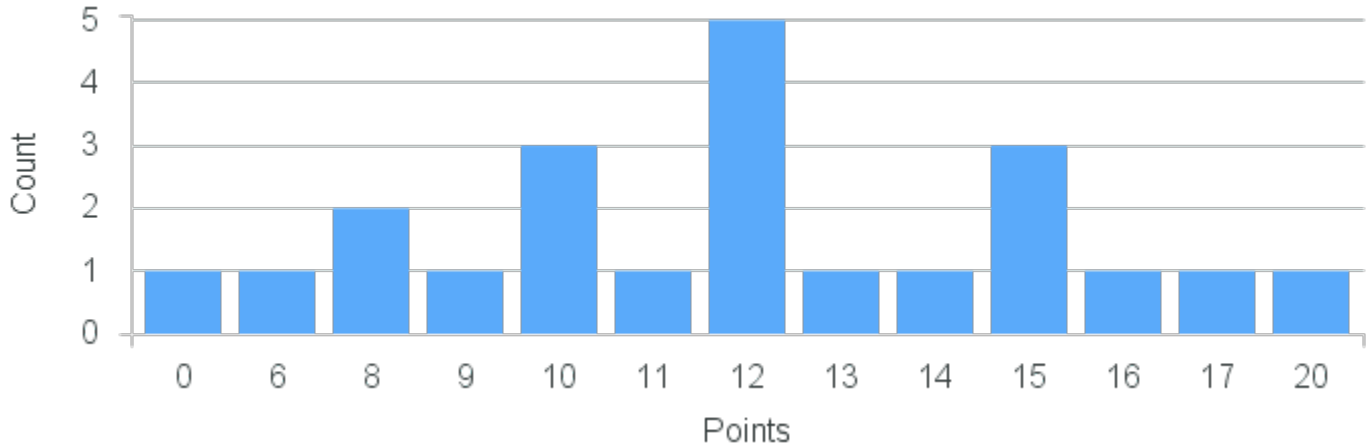

Course Point Distribution for Spring 2022

CRN: 21968

Course ID: PS236 Cross List:
8811

Limit: 25

Introduction to Comparative Politics

Demand: 22

Waitlisted: 0

Department: Political Science

Term	Block(s)	CRN	Course ID	See Also	Course Limit	Course Demand	Count	Points
Spring 2022	8	21968	PS236 8811		25	22	1	20
Spring 2022	8	21968	PS236 8811		25	22	1	17
Spring 2022	8	21968	PS236 8811		25	22	1	16
Spring 2022	8	21968	PS236 8811		25	22	3	15
Spring 2022	8	21968	PS236 8811		25	22	1	14
Spring 2022	8	21968	PS236 8811		25	22	1	13
Spring 2022	8	21968	PS236 8811		25	22	5	12
Spring 2022	8	21968	PS236 8811		25	22	1	11
Spring 2022	8	21968	PS236 8811		25	22	3	10
Spring 2022	8	21968	PS236 8811		25	22	1	9
Spring 2022	8	21968	PS236 8811		25	22	2	8
Spring 2022	8	21968	PS236 8811		25	22	1	6
Spring 2022	8	21968	PS236 8811		25	22	1	0