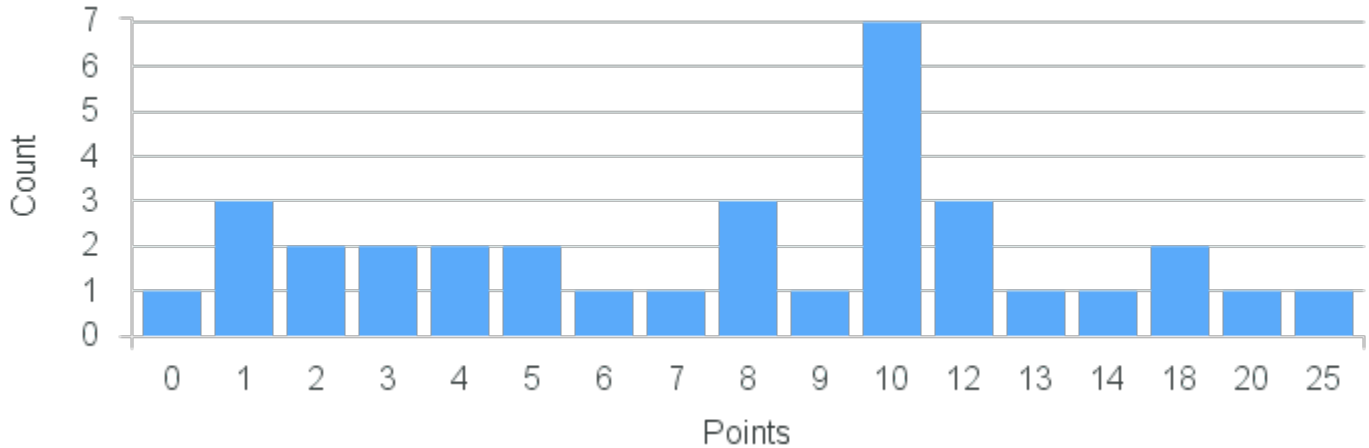

Course Point Distribution for Spring 2022

CRN: 22330

Course ID: IT103 Cross List:
5511

Limit: 18

Elementary Italian I

Demand: 34

Waitlisted: 16

Department: Romance Languages

Min Points: 8

Term	Block(s)	CRN	Course ID	See Also	Course Limit	Course Demand	Count	Points
Spring 2022	5	22330	IT103 5511		18	34	1	25
Spring 2022	5	22330	IT103 5511		18	34	1	20
Spring 2022	5	22330	IT103 5511		18	34	2	18
Spring 2022	5	22330	IT103 5511		18	34	1	14
Spring 2022	5	22330	IT103 5511		18	34	1	13
Spring 2022	5	22330	IT103 5511		18	34	3	12
Spring 2022	5	22330	IT103 5511		18	34	7	10
Spring 2022	5	22330	IT103 5511		18	34	1	9
Spring 2022	5	22330	IT103 5511		18	34	3	8
Spring 2022	5	22330	IT103 5511		18	34	1	7
Spring 2022	5	22330	IT103 5511		18	34	1	6
Spring 2022	5	22330	IT103 5511		18	34	2	5
Spring 2022	5	22330	IT103 5511		18	34	2	4
Spring 2022	5	22330	IT103 5511		18	34	2	3