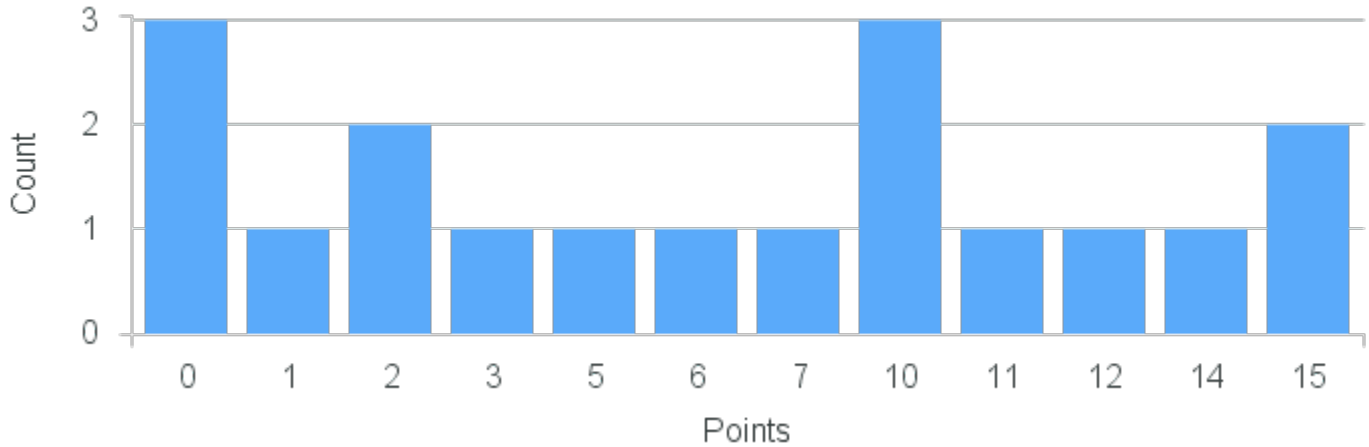

Course Point Distribution for Spring 2022

CRN: 22090

Course ID: CO130 Cross List:
6611

Limit: 25

Literature and Contemporary Issues: Science Fiction and the Posthuman

Demand: 18

Waitlisted: 0

Department: Comparative
Literature

Term	Block(s)	CRN	Course ID	See Also	Course Limit	Course Demand	Count	Points
Spring 2022	6	22090	CO130 6611		25	18	2	15
Spring 2022	6	22090	CO130 6611		25	18	1	14
Spring 2022	6	22090	CO130 6611		25	18	1	12
Spring 2022	6	22090	CO130 6611		25	18	1	11
Spring 2022	6	22090	CO130 6611		25	18	3	10
Spring 2022	6	22090	CO130 6611		25	18	1	7
Spring 2022	6	22090	CO130 6611		25	18	1	6
Spring 2022	6	22090	CO130 6611		25	18	1	5
Spring 2022	6	22090	CO130 6611		25	18	1	3
Spring 2022	6	22090	CO130 6611		25	18	2	2
Spring 2022	6	22090	CO130 6611		25	18	1	1
Spring 2022	6	22090	CO130 6611		25	18	3	0