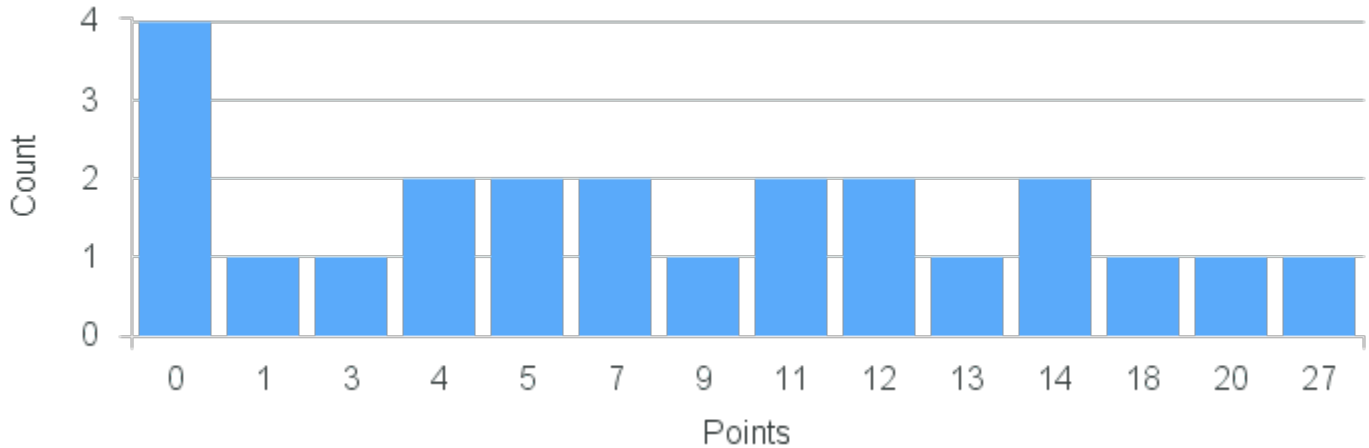

Course Point Distribution for Spring 2022

CRN: 22334

Course ID: SO246 Cross List:
5511

Limit: 25

Sociology of Health and Medicine

Demand: 23

Waitlisted: 0

Department: Sociology