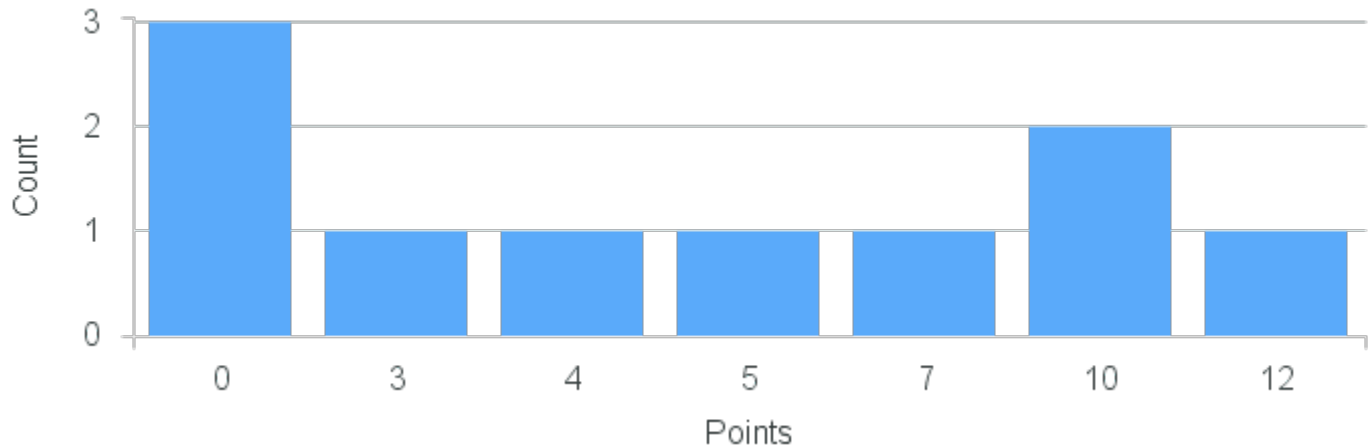

Course Point Distribution for Spring 2022

CRN: 22266

Course ID: PH302 Cross List:
5511

Limit: 25

History of 20th Century Continental Philosophy

Demand: 10

Waitlisted: 0

Department: Philosophy