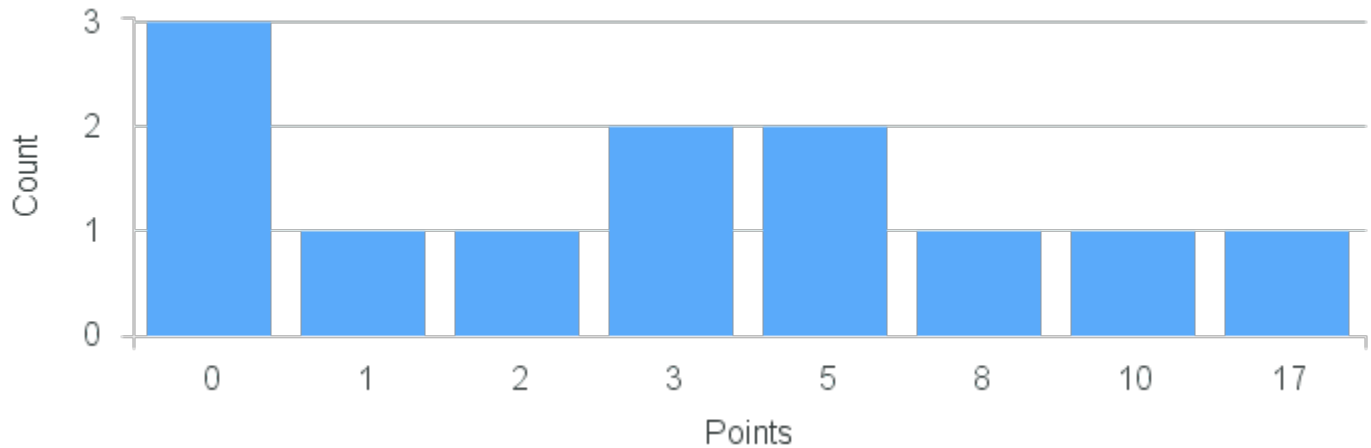

Course Point Distribution for Spring 2022

CRN: 22039

Course ID: MU222 Cross List: PA250 8811
8811

Limit: 18

Topics in Ethnomusicology: Music and Dance in Bali

Demand: 12

Waitlisted: 0

Department: Music

Term	Block(s)	CRN	Course ID	See Also	Course Limit	Course Demand	Count	Points
Spring 2022	8	22039	MU222 8811	PA250 8811	18	12	1	17
Spring 2022	8	22039	MU222 8811	PA250 8811	18	12	1	10
Spring 2022	8	22039	MU222 8811	PA250 8811	18	12	1	8
Spring 2022	8	22039	MU222 8811	PA250 8811	18	12	2	5
Spring 2022	8	22039	MU222 8811	PA250 8811	18	12	2	3
Spring 2022	8	22039	MU222 8811	PA250 8811	18	12	1	2
Spring 2022	8	22039	MU222 8811	PA250 8811	18	12	1	1
Spring 2022	8	22039	MU222 8811	PA250 8811	18	12	3	0