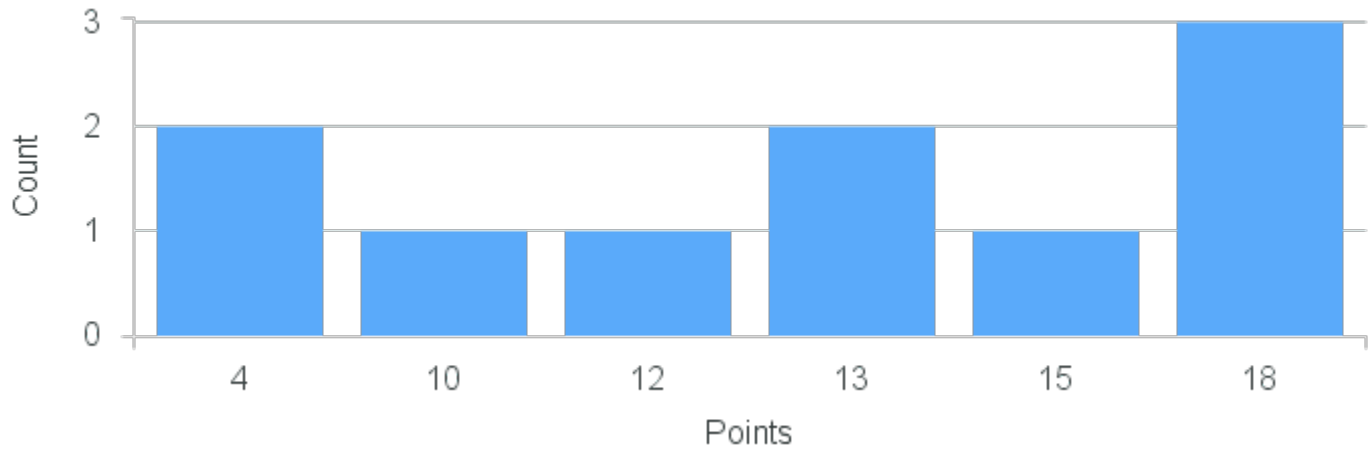

Course Point Distribution for Spring 2022

CRN: 22101

Course ID: EC301 Cross List:
7711

Limit: 25

Microeconomic Theory

Demand: 10

Waitlisted: 0

Department: Economics &
Business

Term	Block(s)	CRN	Course ID	See Also	Course Limit	Course Demand	Count	Points
Spring 2022	7	22101	EC301 7711		25	10	3	18
Spring 2022	7	22101	EC301 7711		25	10	1	15
Spring 2022	7	22101	EC301 7711		25	10	2	13
Spring 2022	7	22101	EC301 7711		25	10	1	12
Spring 2022	7	22101	EC301 7711		25	10	1	10
Spring 2022	7	22101	EC301 7711		25	10	2	4