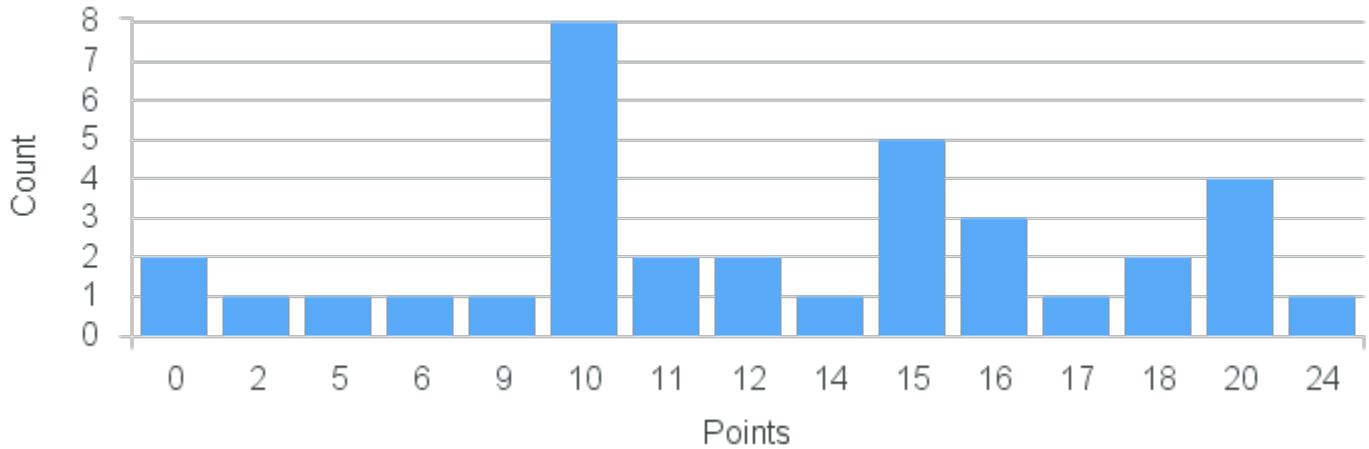

Course Point Distribution for Spring 2022

CRN: 22078

Course ID: BU205 Cross List:
5511

Limit: 25

Principles of Financial Accounting

Demand: 35
Waitlisted: 10

Department: Economics &
Business

Min Points: 10

Term	Block(s)	CRN	Course ID	See Also	Course Limit	Course Demand	Count	Points
Spring 2022	5	22078	BU205 5511		25	35	1	24
Spring 2022	5	22078	BU205 5511		25	35	4	20
Spring 2022	5	22078	BU205 5511		25	35	2	18
Spring 2022	5	22078	BU205 5511		25	35	1	17
Spring 2022	5	22078	BU205 5511		25	35	3	16
Spring 2022	5	22078	BU205 5511		25	35	5	15
Spring 2022	5	22078	BU205 5511		25	35	1	14
Spring 2022	5	22078	BU205 5511		25	35	2	12
Spring 2022	5	22078	BU205 5511		25	35	2	11
Spring 2022	5	22078	BU205 5511		25	35	8	10
Spring 2022	5	22078	BU205 5511		25	35	1	9
Spring 2022	5	22078	BU205 5511		25	35	1	6
Spring 2022	5	22078	BU205 5511		25	35	1	5