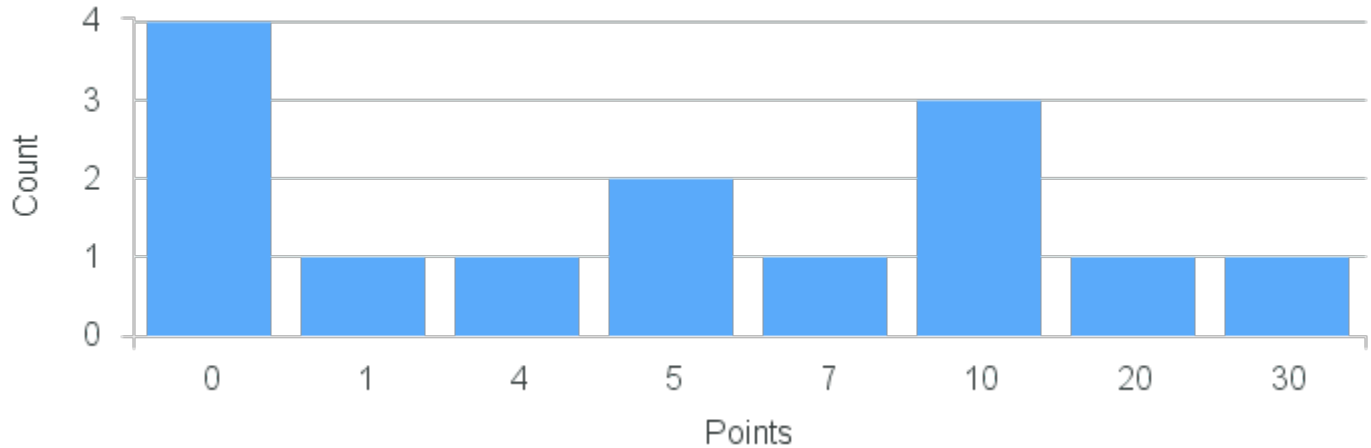

Limit: 25

Sociology of Culture

Demand: 14

Waitlisted: 0

Department: Sociology

Term	Block(s)	CRN	Course ID	See Also	Course Limit	Course Demand	Count	Points
Spring 2022	7	22299	SO314 7711		25	14	1	30
Spring 2022	7	22299	SO314 7711		25	14	1	20
Spring 2022	7	22299	SO314 7711		25	14	3	10
Spring 2022	7	22299	SO314 7711		25	14	1	7
Spring 2022	7	22299	SO314 7711		25	14	2	5
Spring 2022	7	22299	SO314 7711		25	14	1	4
Spring 2022	7	22299	SO314 7711		25	14	1	1
Spring 2022	7	22299	SO314 7711		25	14	4	0