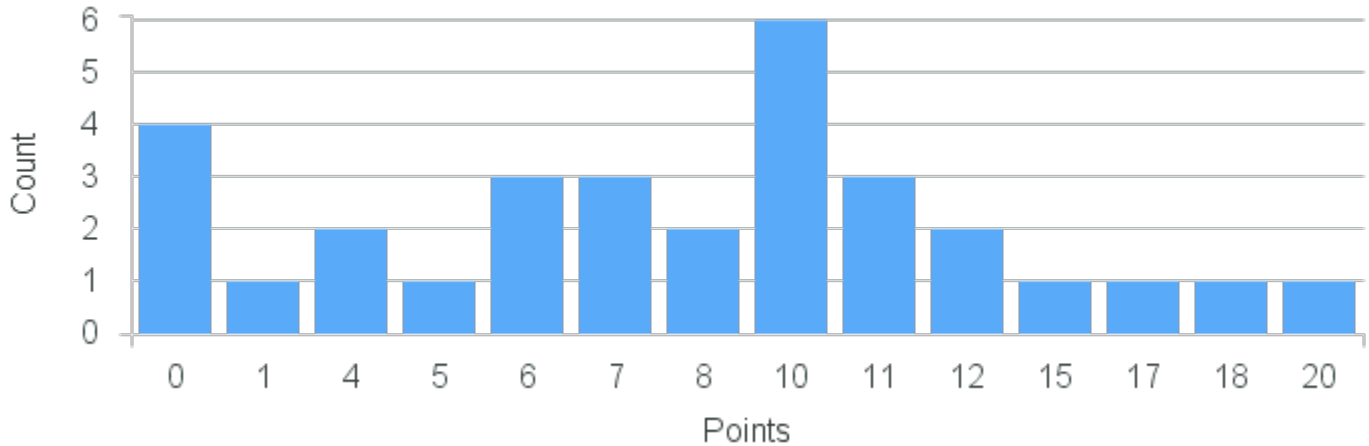

Course Point Distribution for Spring 2022

CRN: 21974

Course ID: PS242 Cross List:
6611

Limit: 25

Conservatism & Liberalism

Demand: 31

Waitlisted: 6

Department: Political Science

Min Points: 4

Term	Block(s)	CRN	Course ID	See Also	Course Limit	Course Demand	Count	Points
Spring 2022	6	21974	PS242 6611		25	31	1	20
Spring 2022	6	21974	PS242 6611		25	31	1	18
Spring 2022	6	21974	PS242 6611		25	31	1	17
Spring 2022	6	21974	PS242 6611		25	31	1	15
Spring 2022	6	21974	PS242 6611		25	31	2	12
Spring 2022	6	21974	PS242 6611		25	31	3	11
Spring 2022	6	21974	PS242 6611		25	31	6	10
Spring 2022	6	21974	PS242 6611		25	31	2	8
Spring 2022	6	21974	PS242 6611		25	31	3	7
Spring 2022	6	21974	PS242 6611		25	31	3	6
Spring 2022	6	21974	PS242 6611		25	31	1	5
Spring 2022	6	21974	PS242 6611		25	31	2	4
Spring 2022	6	21974	PS242 6611		25	31	1	1
Spring 2022	6	21974	PS242 6611		25	31	4	0