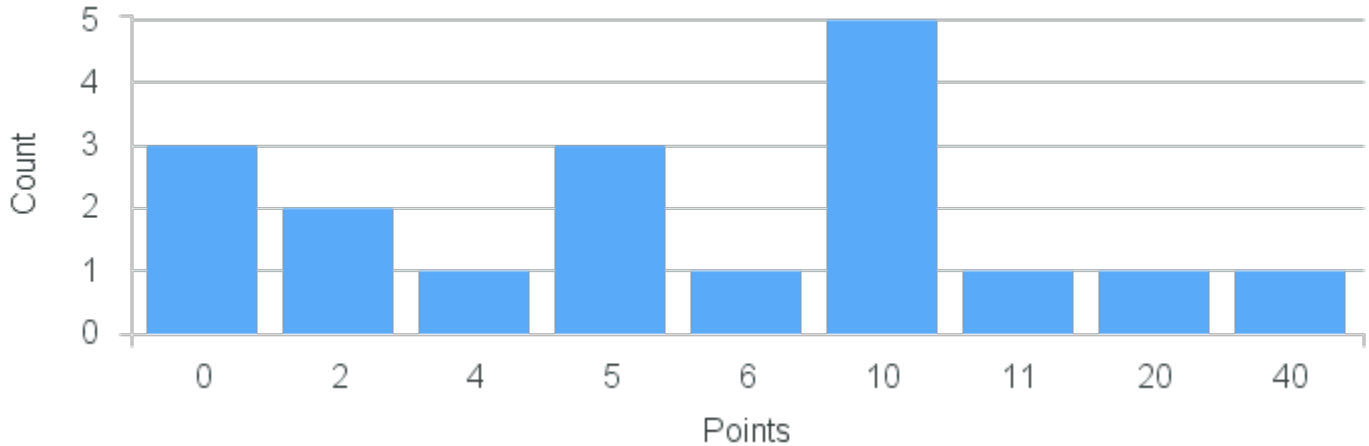

Course Point Distribution for Spring 2022

CRN: 22378

Course ID: EN310 Cross List: CO300 5511
5511

Limit: 25

Issues in Medieval Literature: Bodies and Gender in Medieval Literature

Demand: 18

Waitlisted: 0

Department: English