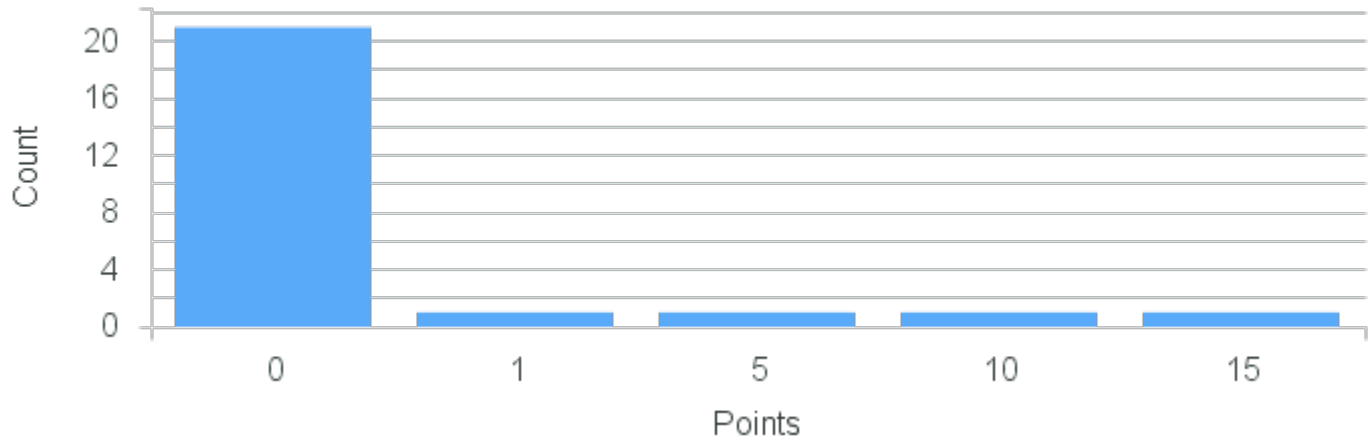

Course Point Distribution for Spring 2022

CRN: 22093

Course ID: CO300 Cross List: EN380 7711
7711

Limit: 25

Topics in Comparative Literature: Greek Islands: Environment and Myth

Demand: 25

Waitlisted: 0

Department: Comparative Literature