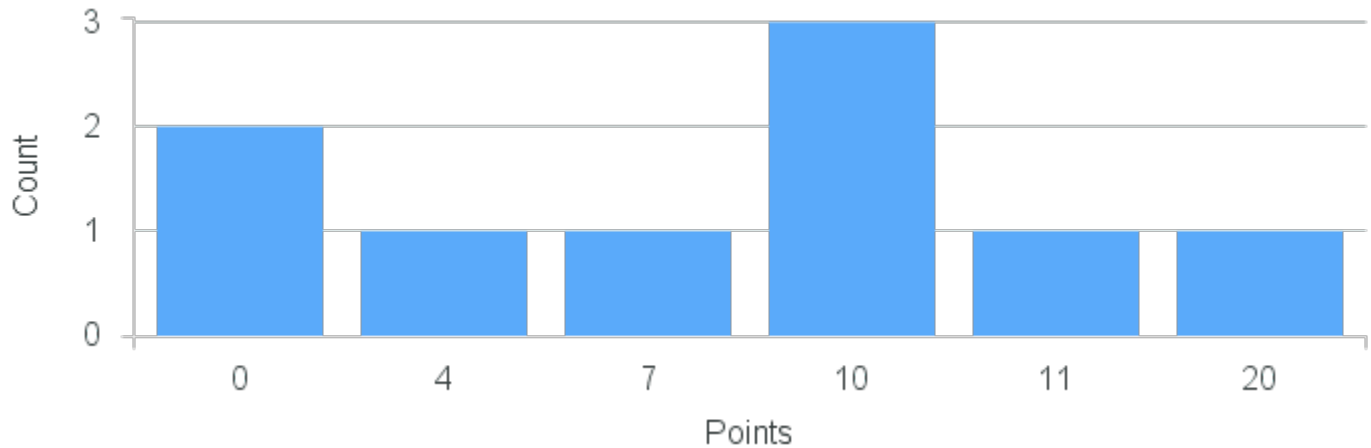

Course Point Distribution for Spring 2022

CRN: 22708

Course ID: MU228 Cross List:
7741

Limit: 25

Topics in Music: Musicianship and Aural Skills

Demand: 9

Waitlisted: 0

Department: Music