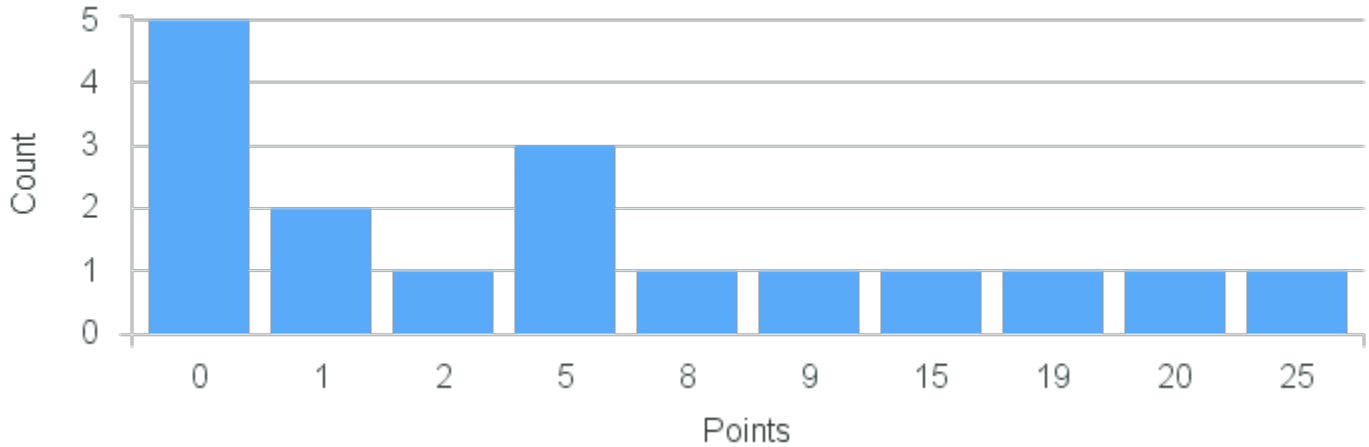

Course Point Distribution for Spring 2022

CRN: 21807

Course ID: AR101 Cross List:
6711

Limit: 18

Elementary Arabic

Demand: 17

Waitlisted: 0

Department: Comparative
Literature

Term	Block(s)	CRN	Course ID	See Also	Course Limit	Course Demand	Count	Points
Spring 2022	6-7	21807	AR101 6711		18	17	1	25
Spring 2022	6-7	21807	AR101 6711		18	17	1	20
Spring 2022	6-7	21807	AR101 6711		18	17	1	19
Spring 2022	6-7	21807	AR101 6711		18	17	1	15
Spring 2022	6-7	21807	AR101 6711		18	17	1	9
Spring 2022	6-7	21807	AR101 6711		18	17	1	8
Spring 2022	6-7	21807	AR101 6711		18	17	3	5
Spring 2022	6-7	21807	AR101 6711		18	17	1	2
Spring 2022	6-7	21807	AR101 6711		18	17	2	1
Spring 2022	6-7	21807	AR101 6711		18	17	5	0