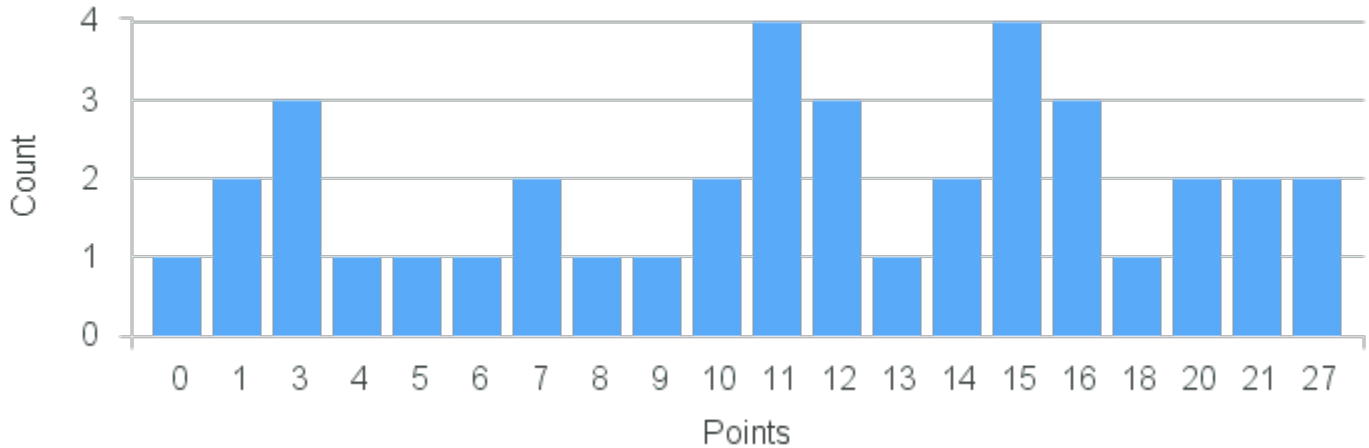

Course Point Distribution for Spring 2022

CRN: 22135

Course ID: SW220 Cross List:
7711

Limit: 12

Environmental Justice in the SW

Demand: 39

Waitlisted: 27

Department: Southwest Studies

Min Points: 15

Term	Block(s)	CRN	Course ID	See Also	Course Limit	Course Demand	Count	Points
Spring 2022	7	22135	SW220 7711		12	39	2	27
Spring 2022	7	22135	SW220 7711		12	39	2	21
Spring 2022	7	22135	SW220 7711		12	39	2	20
Spring 2022	7	22135	SW220 7711		12	39	1	18
Spring 2022	7	22135	SW220 7711		12	39	3	16
Spring 2022	7	22135	SW220 7711		12	39	4	15
Spring 2022	7	22135	SW220 7711		12	39	2	14
Spring 2022	7	22135	SW220 7711		12	39	1	13
Spring 2022	7	22135	SW220 7711		12	39	3	12
Spring 2022	7	22135	SW220 7711		12	39	4	11
Spring 2022	7	22135	SW220 7711		12	39	2	10
Spring 2022	7	22135	SW220 7711		12	39	1	9
Spring 2022	7	22135	SW220 7711		12	39	1	8
Spring 2022	7	22135	SW220 7711		12	39	2	7