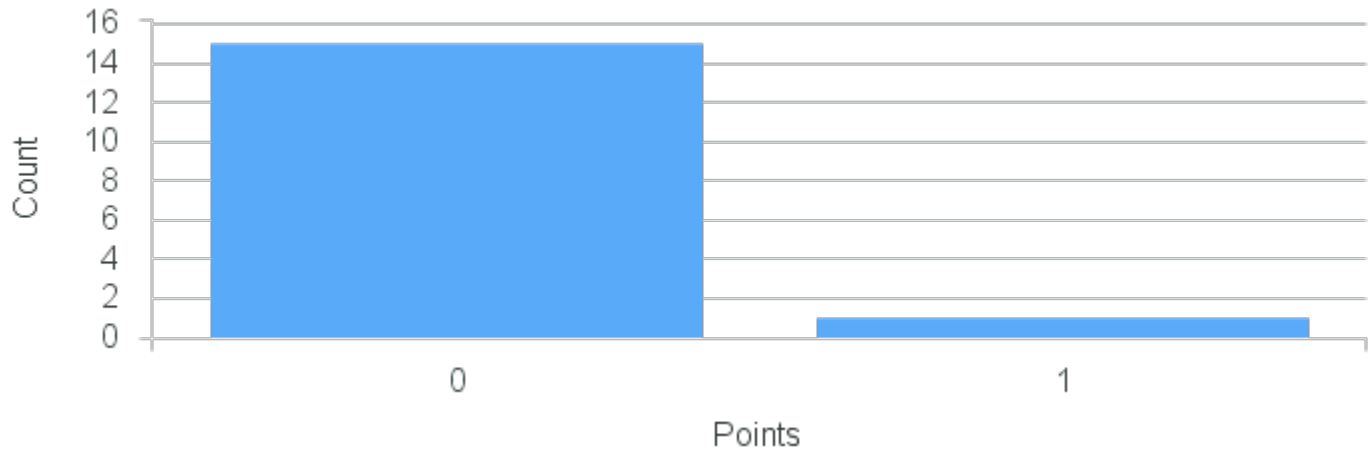

CRN: 22856

Course ID: DS204 Cross List:
5812

Limit: 25

Ballroom Dance

Demand: 16

Waitlisted: 0

Department: Drama & Dance

Term	Block(s)	CRN	Course ID	See Also	Course Limit	Course Demand	Count	Points
Spring 2022	5-8	22856	DS204 5812		25	16	1	1
Spring 2022	5-8	22856	DS204 5812		25	16	15	0