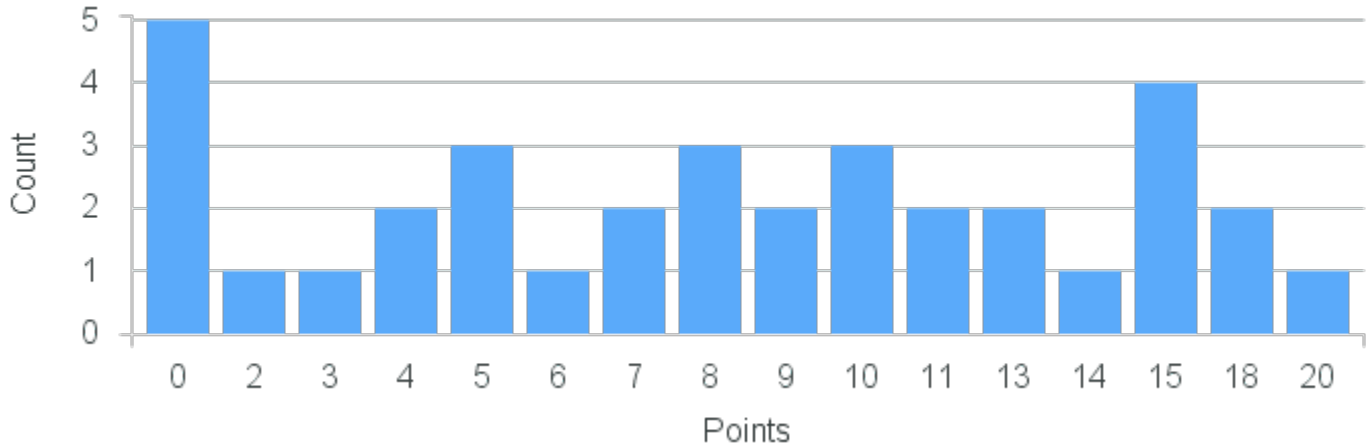

Course Point Distribution for Spring 2022

CRN: 22302

Course ID: SO101 Cross List: FG206 5521,RM200 5521
5511

Limit: 25

Inequality in the U.S.

Demand: 35

Waitlisted: 10

Department: Sociology

Min Points: 5

Term	Block(s)	CRN	Course ID	See Also	Course Limit	Course Demand	Count	Points
Spring 2022	5	22302	SO101 5511	FG206 5521,RM200 5521	25	35	1	20
Spring 2022	5	22302	SO101 5511	FG206 5521,RM200 5521	25	35	2	18
Spring 2022	5	22302	SO101 5511	FG206 5521,RM200 5521	25	35	4	15
Spring 2022	5	22302	SO101 5511	FG206 5521,RM200 5521	25	35	1	14
Spring 2022	5	22302	SO101 5511	FG206 5521,RM200 5521	25	35	2	13
Spring 2022	5	22302	SO101 5511	FG206 5521,RM200 5521	25	35	2	11
Spring 2022	5	22302	SO101 5511	FG206 5521,RM200 5521	25	35	3	10
Spring 2022	5	22302	SO101 5511	FG206 5521,RM200 5521	25	35	2	9
Spring 2022	5	22302	SO101 5511	FG206 5521,RM200 5521	25	35	3	8
Spring 2022	5	22302	SO101 5511	FG206 5521,RM200 5521	25	35	2	7
Spring 2022	5	22302	SO101 5511	FG206 5521,RM200 5521	25	35	1	6
Spring 2022	5	22302	SO101 5511	FG206 5521,RM200 5521	25	35	3	5
Spring 2022	5	22302	SO101 5511	FG206 5521,RM200 5521	25	35	2	4
Spring 2022	5	22302	SO101 5511	FG206 5521,RM200 5521	25	35	1	3