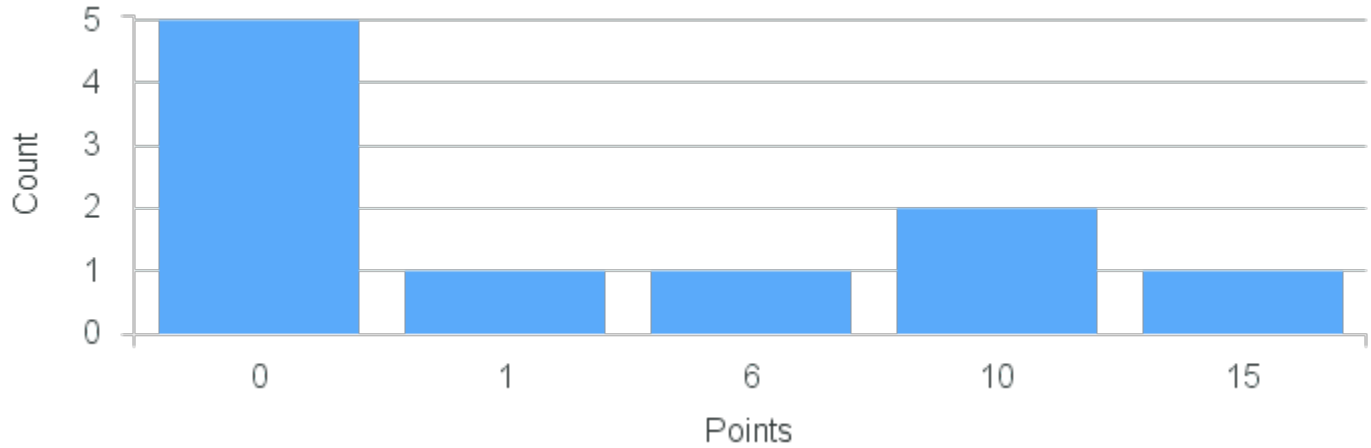

Course Point Distribution for Spring 2022

CRN: 22396

Course ID: EN481 Cross List:
6611

Limit: 16

Senior Seminar: Creative Writing Workshop

Demand: 10

Waitlisted: 0

Department: English