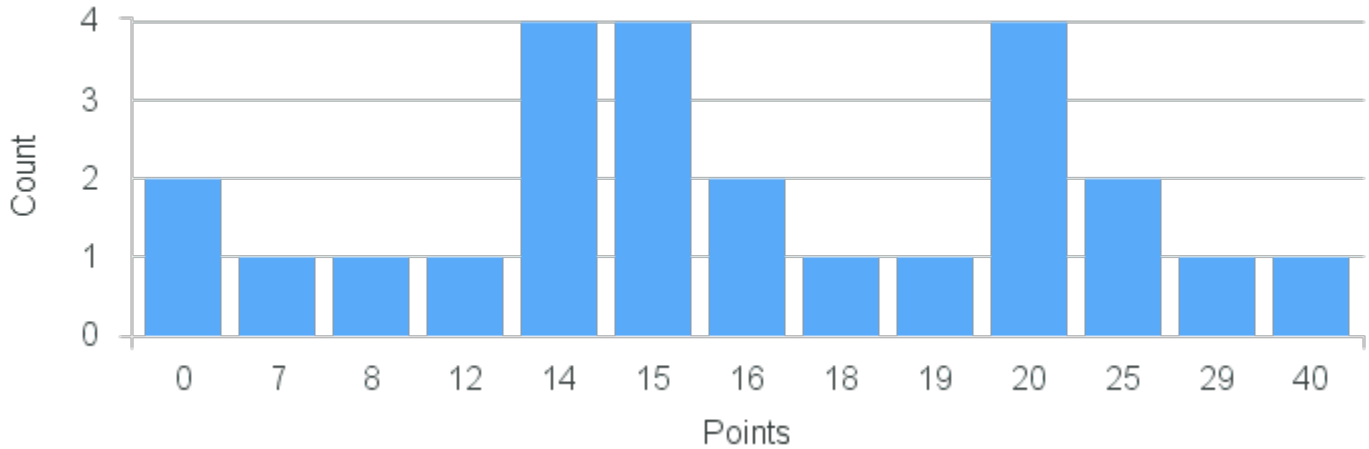

Course Point Distribution for Spring 2022

CRN: 22564

Course ID: CP405 Cross List:
6611

Limit: 25

Theory of Computation

Demand: 25

Waitlisted: 0

Department: Mathematics &
Computer Science

Term	Block(s)	CRN	Course ID	See Also	Course Limit	Course Demand	Count	Points
Spring 2022	6	22564	CP405 6611		25	25	1	40
Spring 2022	6	22564	CP405 6611		25	25	1	29
Spring 2022	6	22564	CP405 6611		25	25	2	25
Spring 2022	6	22564	CP405 6611		25	25	4	20
Spring 2022	6	22564	CP405 6611		25	25	1	19
Spring 2022	6	22564	CP405 6611		25	25	1	18
Spring 2022	6	22564	CP405 6611		25	25	2	16
Spring 2022	6	22564	CP405 6611		25	25	4	15
Spring 2022	6	22564	CP405 6611		25	25	4	14
Spring 2022	6	22564	CP405 6611		25	25	1	12
Spring 2022	6	22564	CP405 6611		25	25	1	8
Spring 2022	6	22564	CP405 6611		25	25	1	7
Spring 2022	6	22564	CP405 6611		25	25	2	0