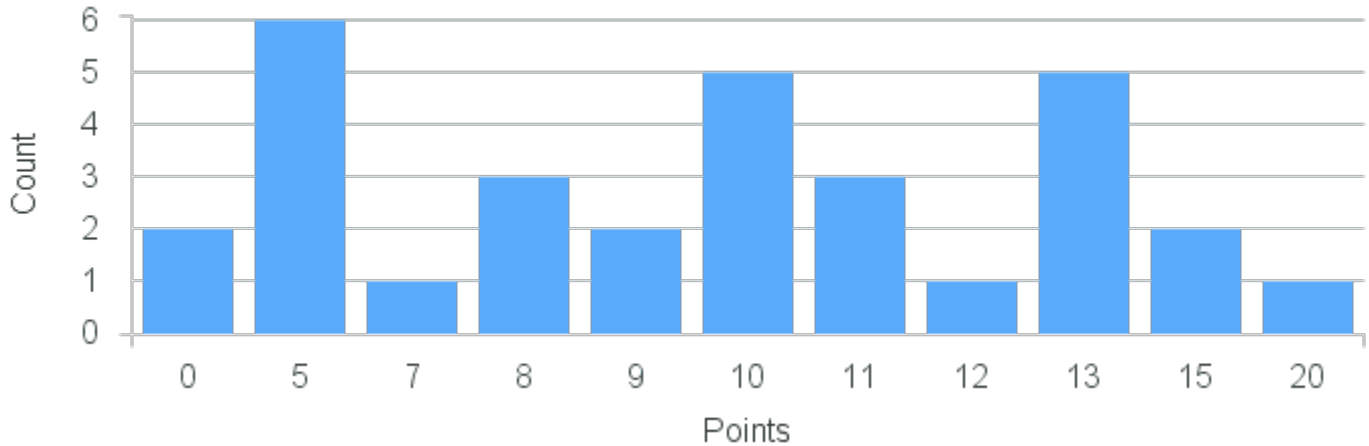

Course Point Distribution for Spring 2022

CRN: 22539

Course ID: PS290 Cross List:
5511

Limit: 25

Introduction to Political Philosophy

Demand: 31

Waitlisted: 6

Department: Political Science

Min Points: 5

Term	Block(s)	CRN	Course ID	See Also	Course Limit	Course Demand	Count	Points
Spring 2022	5	22539	PS290 5511		25	31	1	20
Spring 2022	5	22539	PS290 5511		25	31	2	15
Spring 2022	5	22539	PS290 5511		25	31	5	13
Spring 2022	5	22539	PS290 5511		25	31	1	12
Spring 2022	5	22539	PS290 5511		25	31	3	11
Spring 2022	5	22539	PS290 5511		25	31	5	10
Spring 2022	5	22539	PS290 5511		25	31	2	9
Spring 2022	5	22539	PS290 5511		25	31	3	8
Spring 2022	5	22539	PS290 5511		25	31	1	7
Spring 2022	5	22539	PS290 5511		25	31	6	5
Spring 2022	5	22539	PS290 5511		25	31	2	0