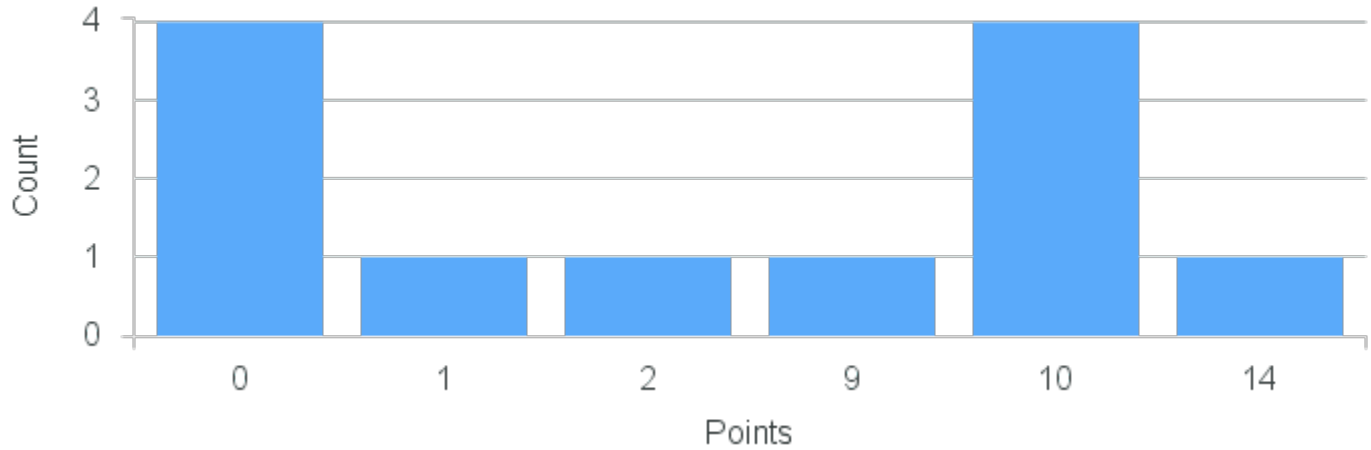

Course Point Distribution for Spring 2022

CRN: 22125

Course ID: AH208 Cross List:
8811

Limit: 25

Byzantine Art

Demand: 12

Waitlisted: 0

Department: Art