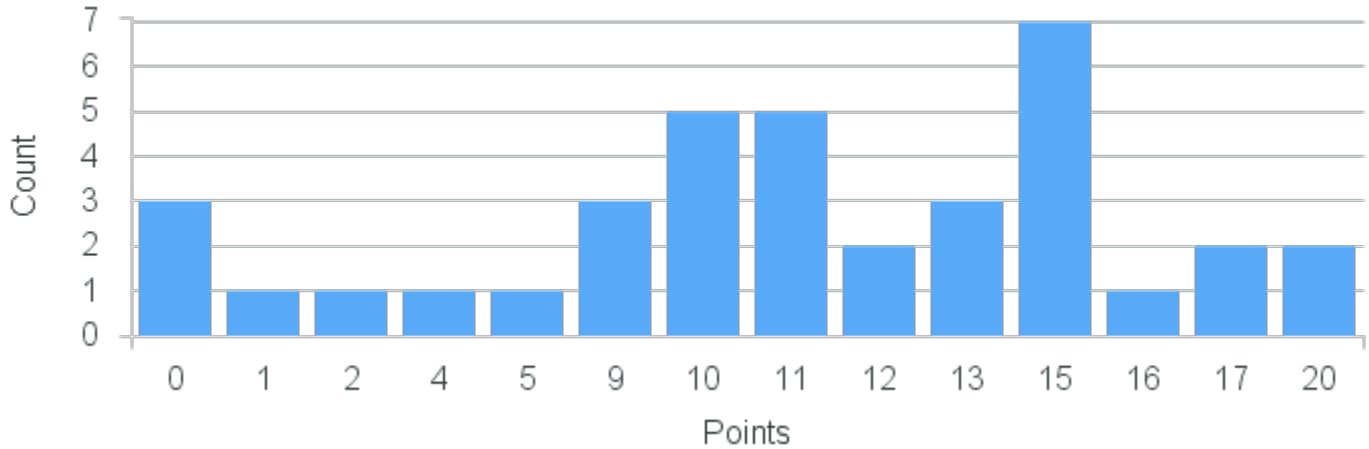

Course Point Distribution for Spring 2022

CRN: 22080

Course ID: BU310 Cross List:
7711

Limit: 25

Society, Business, and Economics

Demand: 37

Waitlisted: 12

Department: Economics &
Business

Min Points: 10

Term	Block(s)	CRN	Course ID	See Also	Course Limit	Course Demand	Count	Points
Spring 2022	7	22080	BU310 7711		25	37	2	20
Spring 2022	7	22080	BU310 7711		25	37	2	17
Spring 2022	7	22080	BU310 7711		25	37	1	16
Spring 2022	7	22080	BU310 7711		25	37	7	15
Spring 2022	7	22080	BU310 7711		25	37	3	13
Spring 2022	7	22080	BU310 7711		25	37	2	12
Spring 2022	7	22080	BU310 7711		25	37	5	11
Spring 2022	7	22080	BU310 7711		25	37	5	10
Spring 2022	7	22080	BU310 7711		25	37	3	9
Spring 2022	7	22080	BU310 7711		25	37	1	5
Spring 2022	7	22080	BU310 7711		25	37	1	4
Spring 2022	7	22080	BU310 7711		25	37	1	2
Spring 2022	7	22080	BU310 7711		25	37	1	1