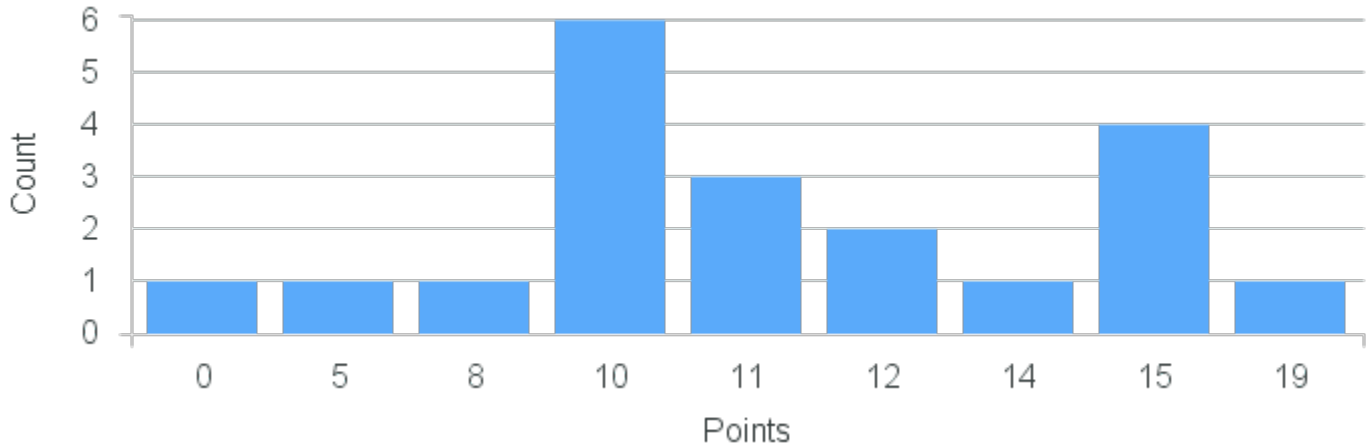

CRN: 22005

Course ID: PS200 Cross List:
6611

Limit: 25

United States Politics and Government

Demand: 20

Waitlisted: 0

Department: Political Science

Term	Block(s)	CRN	Course ID	See Also	Course Limit	Course Demand	Count	Points
Spring 2022	6	22005	PS200 6611		25	20	1	19
Spring 2022	6	22005	PS200 6611		25	20	4	15
Spring 2022	6	22005	PS200 6611		25	20	1	14
Spring 2022	6	22005	PS200 6611		25	20	2	12
Spring 2022	6	22005	PS200 6611		25	20	3	11
Spring 2022	6	22005	PS200 6611		25	20	6	10
Spring 2022	6	22005	PS200 6611		25	20	1	8
Spring 2022	6	22005	PS200 6611		25	20	1	5
Spring 2022	6	22005	PS200 6611		25	20	1	0