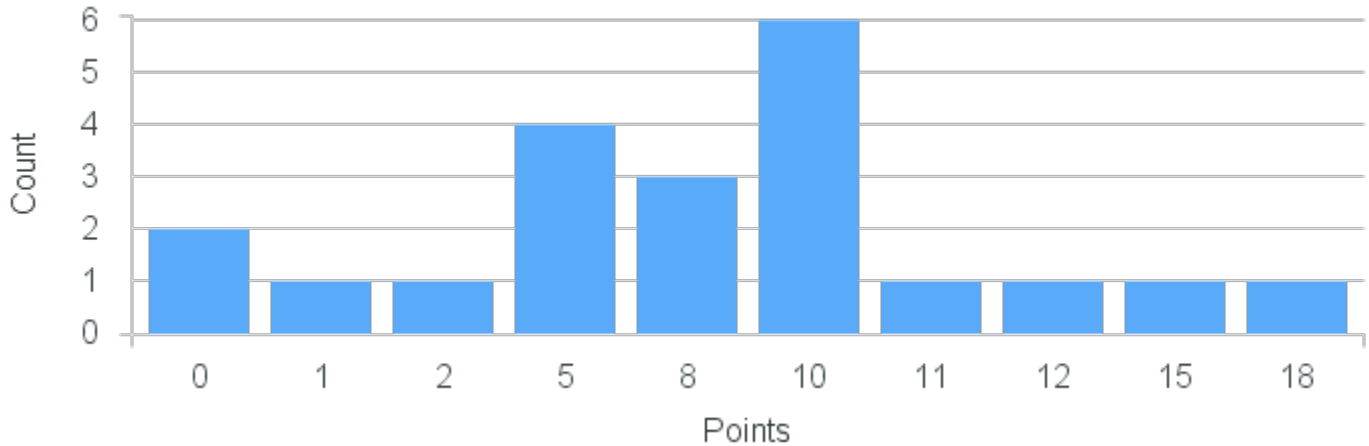

Course Point Distribution for Spring 2022

CRN: 22307

Course ID: SO292 Cross List: FG206 7721
7711

Limit: 25

Sociology of Body and Health

Demand: 21

Waitlisted: 0

Department: Sociology