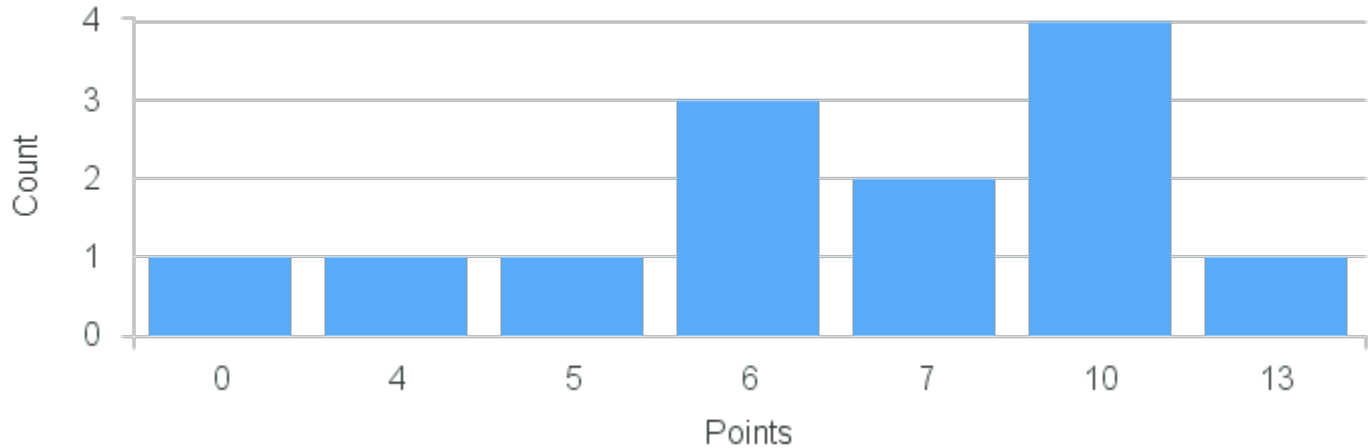

Limit: 25

Advanced Topics in History: Health and Healing in Africa

Demand: 13

Waitlisted: 0

Department: History

Term	Block(s)	CRN	Course ID	See Also	Course Limit	Course Demand	Count	Points
Spring 2022	7	22788	HY304 7711		25	13	1	13
Spring 2022	7	22788	HY304 7711		25	13	4	10
Spring 2022	7	22788	HY304 7711		25	13	2	7
Spring 2022	7	22788	HY304 7711		25	13	3	6
Spring 2022	7	22788	HY304 7711		25	13	1	5
Spring 2022	7	22788	HY304 7711		25	13	1	4
Spring 2022	7	22788	HY304 7711		25	13	1	0