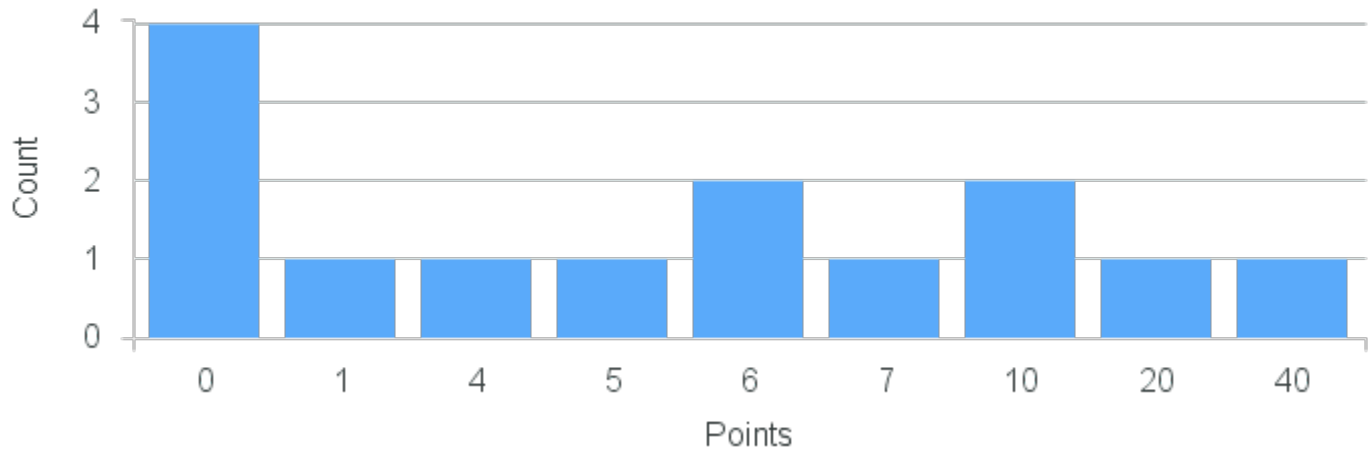

Course Point Distribution for Spring 2022

CRN: 21993

Course ID: MU199 Cross List:
8811

Limit: 15

Music Fundamentals

Demand: 14

Waitlisted: 0

Department: Music

Term	Block(s)	CRN	Course ID	See Also	Course Limit	Course Demand	Count	Points
Spring 2022	8	21993	MU199 8811		15	14	1	40
Spring 2022	8	21993	MU199 8811		15	14	1	20
Spring 2022	8	21993	MU199 8811		15	14	2	10
Spring 2022	8	21993	MU199 8811		15	14	1	7
Spring 2022	8	21993	MU199 8811		15	14	2	6
Spring 2022	8	21993	MU199 8811		15	14	1	5
Spring 2022	8	21993	MU199 8811		15	14	1	4
Spring 2022	8	21993	MU199 8811		15	14	1	1
Spring 2022	8	21993	MU199 8811		15	14	4	0