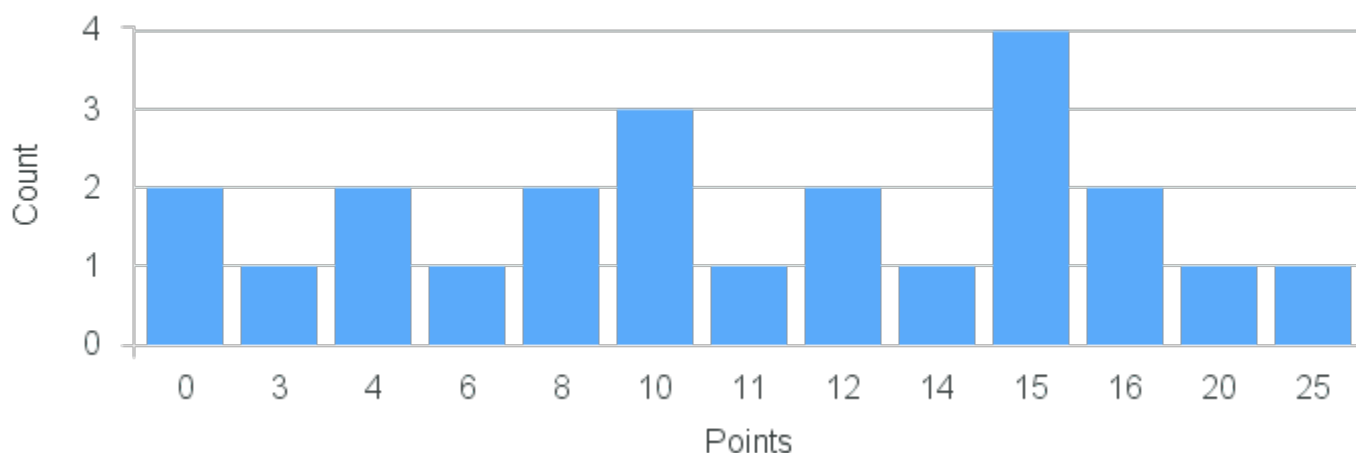

Limit: 24

Introduction to Molecular and Cellular Biology

Demand: 23

Waitlisted: 0

Department: Molecular Biology

Term	Block(s)	CRN	Course ID	See Also	Course Limit	Course Demand	Count	Points
Spring 2022	6	22314	MB131 6611		24	23	1	25
Spring 2022	6	22314	MB131 6611		24	23	1	20
Spring 2022	6	22314	MB131 6611		24	23	2	16
Spring 2022	6	22314	MB131 6611		24	23	4	15
Spring 2022	6	22314	MB131 6611		24	23	1	14
Spring 2022	6	22314	MB131 6611		24	23	2	12
Spring 2022	6	22314	MB131 6611		24	23	1	11
Spring 2022	6	22314	MB131 6611		24	23	3	10
Spring 2022	6	22314	MB131 6611		24	23	2	8
Spring 2022	6	22314	MB131 6611		24	23	1	6
Spring 2022	6	22314	MB131 6611		24	23	2	4
Spring 2022	6	22314	MB131 6611		24	23	1	3
Spring 2022	6	22314	MB131 6611		24	23	2	0