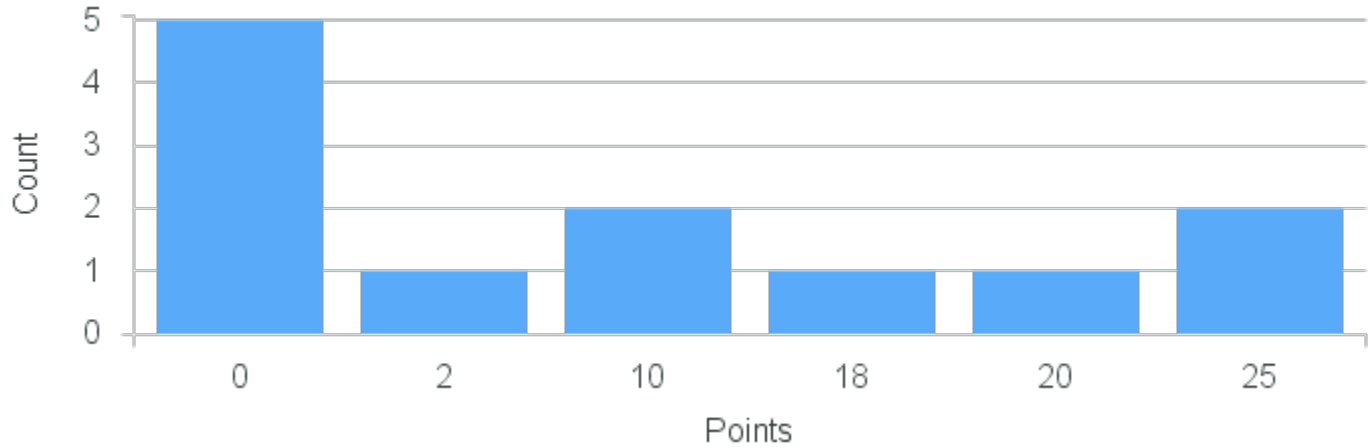

Course Point Distribution for Spring 2022

CRN: 22075

Course ID: MU228 Cross List:
7731

Limit: 15

Topics in Music: "The State of Jazz: NOLA"

Demand: 12

Waitlisted: 0

Department: Music