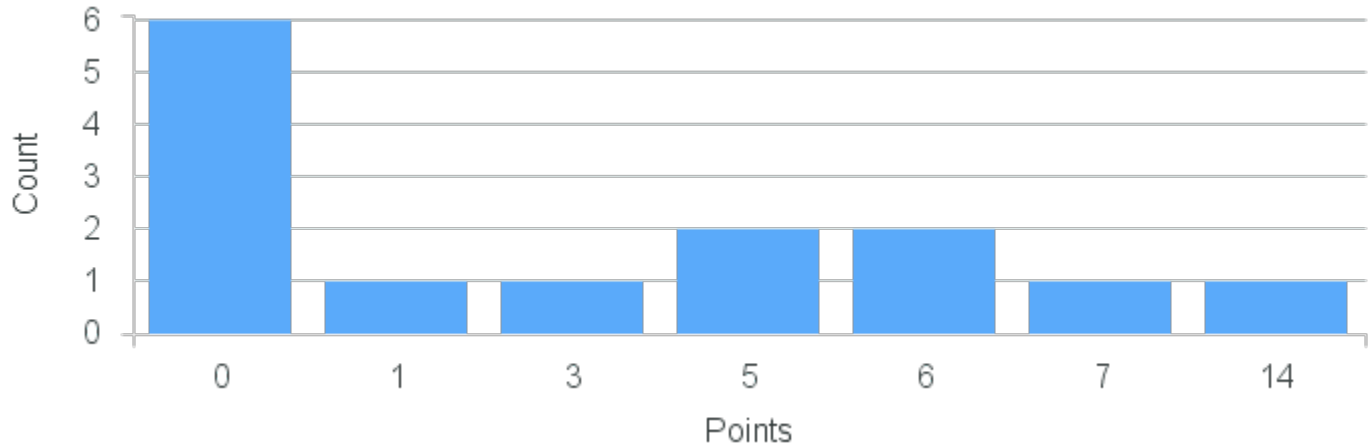

Course Point Distribution for Spring 2022

CRN: 22365

Course ID: FR202 Cross List:
6611

Limit: 18

Intermediate French II

Demand: 14

Waitlisted: 0

Department: French & Italian