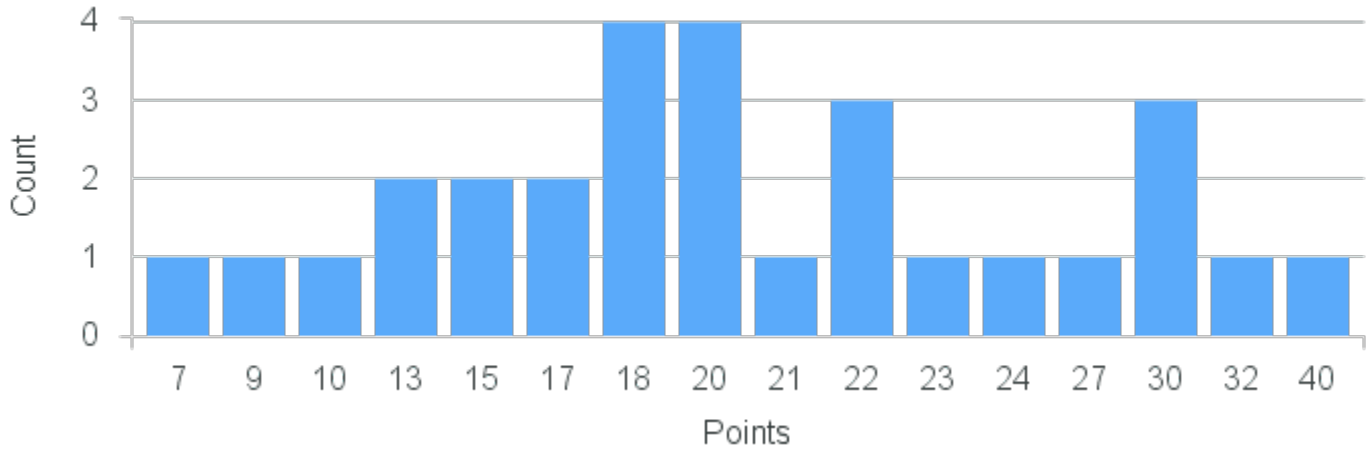

Course Point Distribution for Spring 2022

CRN: 21809

Course ID: HK204 Cross List:
7711

Limit: 20

Introduction to Human Anatomy

Demand: 29

Waitlisted: 9

Department: Human Biology and
Kinesiology

Min Points: 18

Term	Block(s)	CRN	Course ID	See Also	Course Limit	Course Demand	Count	Points
Spring 2022	7	21809	HK204 7711		20	29	1	40
Spring 2022	7	21809	HK204 7711		20	29	1	32
Spring 2022	7	21809	HK204 7711		20	29	3	30
Spring 2022	7	21809	HK204 7711		20	29	1	27
Spring 2022	7	21809	HK204 7711		20	29	1	24
Spring 2022	7	21809	HK204 7711		20	29	1	23
Spring 2022	7	21809	HK204 7711		20	29	3	22
Spring 2022	7	21809	HK204 7711		20	29	1	21
Spring 2022	7	21809	HK204 7711		20	29	4	20
Spring 2022	7	21809	HK204 7711		20	29	4	18
Spring 2022	7	21809	HK204 7711		20	29	2	17
Spring 2022	7	21809	HK204 7711		20	29	2	15
Spring 2022	7	21809	HK204 7711		20	29	2	13