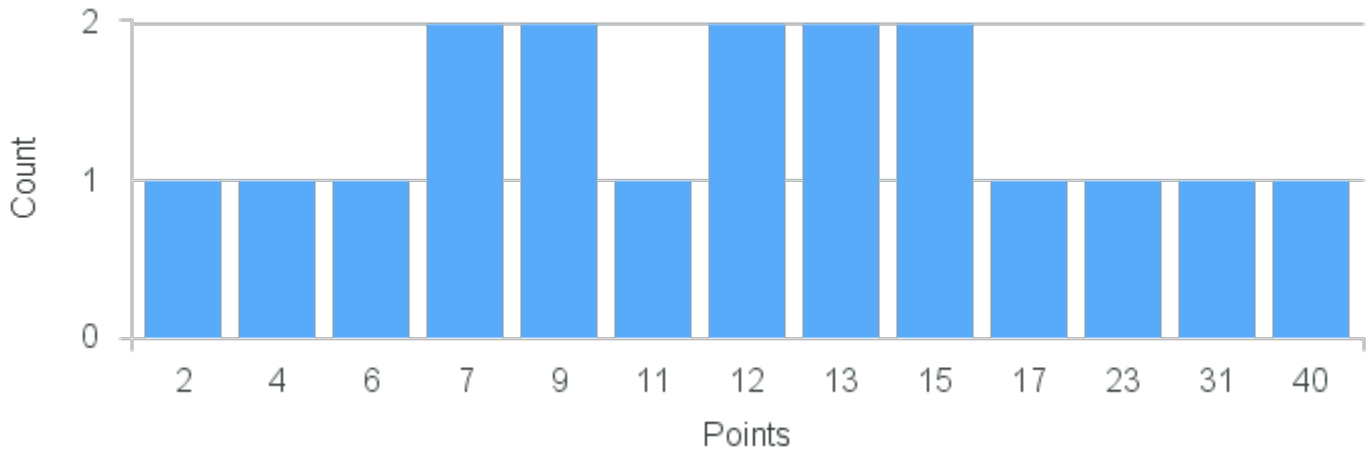

Course Point Distribution for Spring 2022

CRN: 22558

Course ID: EV351 Cross List:
8811

Limit: 25

Hydrology

Demand: 18

Waitlisted: 0

Department: Environmental
Science

Term	Block(s)	CRN	Course ID	See Also	Course Limit	Course Demand	Count	Points
Spring 2022	8	22558	EV351 8811		25	18	1	40
Spring 2022	8	22558	EV351 8811		25	18	1	31
Spring 2022	8	22558	EV351 8811		25	18	1	23
Spring 2022	8	22558	EV351 8811		25	18	1	17
Spring 2022	8	22558	EV351 8811		25	18	2	15
Spring 2022	8	22558	EV351 8811		25	18	2	13
Spring 2022	8	22558	EV351 8811		25	18	2	12
Spring 2022	8	22558	EV351 8811		25	18	1	11
Spring 2022	8	22558	EV351 8811		25	18	2	9
Spring 2022	8	22558	EV351 8811		25	18	2	7
Spring 2022	8	22558	EV351 8811		25	18	1	6
Spring 2022	8	22558	EV351 8811		25	18	1	4
Spring 2022	8	22558	EV351 8811		25	18	1	2