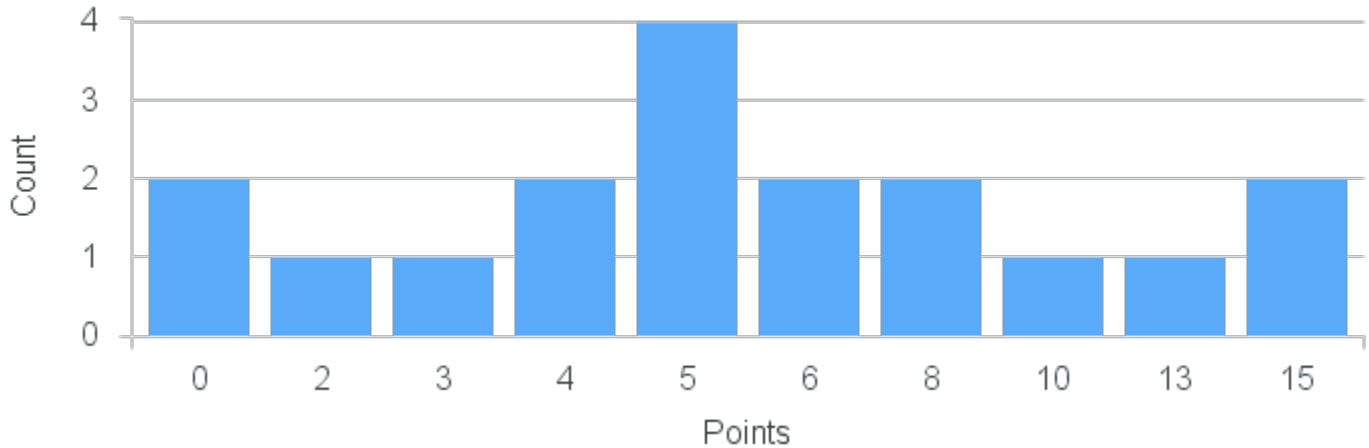

Course Point Distribution for Spring 2022

CRN: 22348

Course ID: MB231 Cross List:
8811

Limit: 24

Genetics

Demand: 18

Waitlisted: 0

Department: Molecular Biology