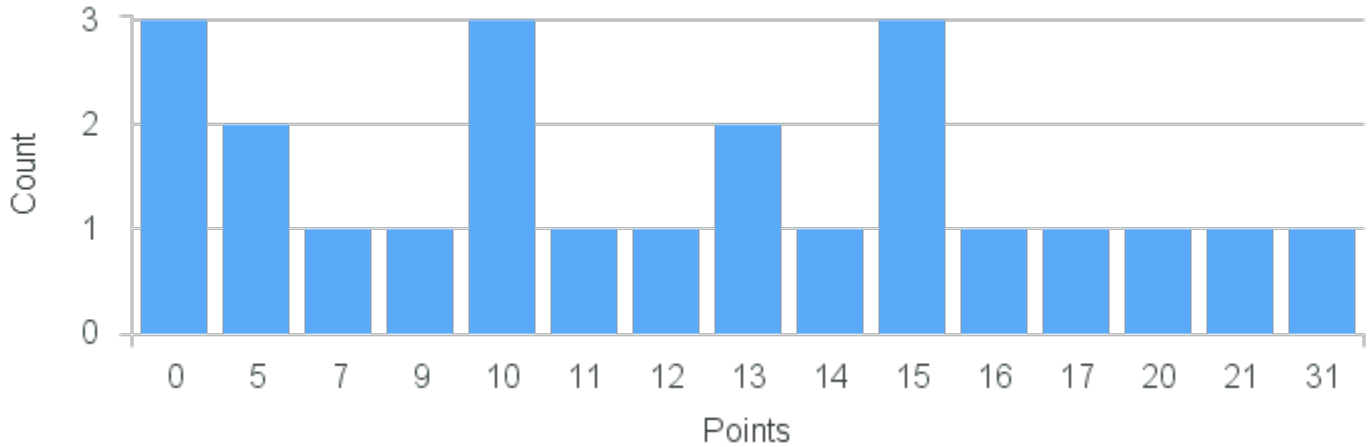

Course Point Distribution for Spring 2022

CRN: 22565

Course ID: CP341 Cross List:
8821

Limit: 25

Topics in Computer Science: Machine Learning

Demand: 23

Waitlisted: 0

Department: Mathematics &
Computer Science