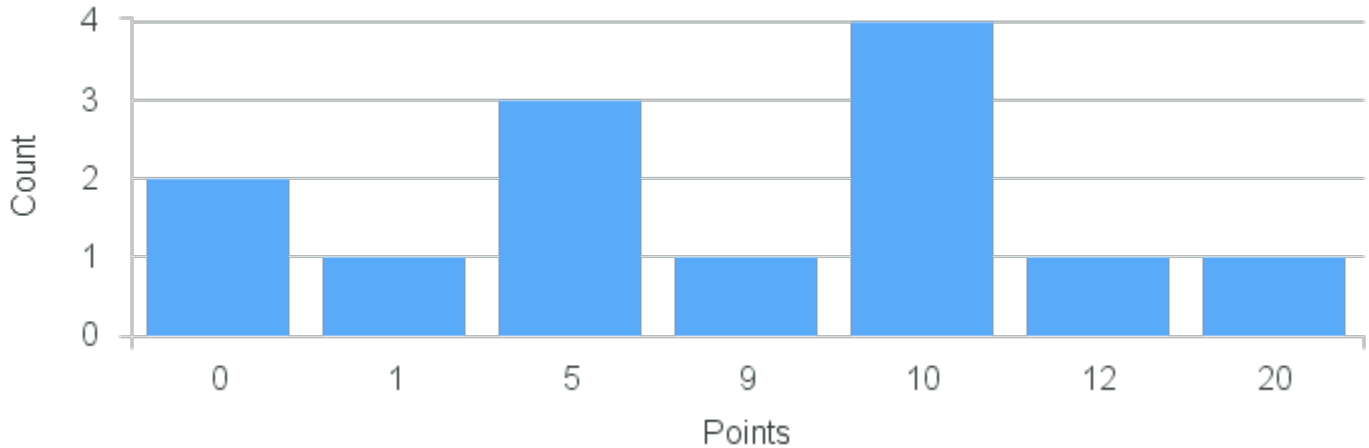

Course Point Distribution for Spring 2022

CRN: 22400

Course ID: SO390 Cross List:
5511

Limit: 25

Advanced Topics in Sociology: Community Based Research

Demand: 13

Waitlisted: 0

Department: Sociology

Term	Block(s)	CRN	Course ID	See Also	Course Limit	Course Demand	Count	Points
Spring 2022	5	22400	SO390 5511		25	13	1	20
Spring 2022	5	22400	SO390 5511		25	13	1	12
Spring 2022	5	22400	SO390 5511		25	13	4	10
Spring 2022	5	22400	SO390 5511		25	13	1	9
Spring 2022	5	22400	SO390 5511		25	13	3	5
Spring 2022	5	22400	SO390 5511		25	13	1	1
Spring 2022	5	22400	SO390 5511		25	13	2	0