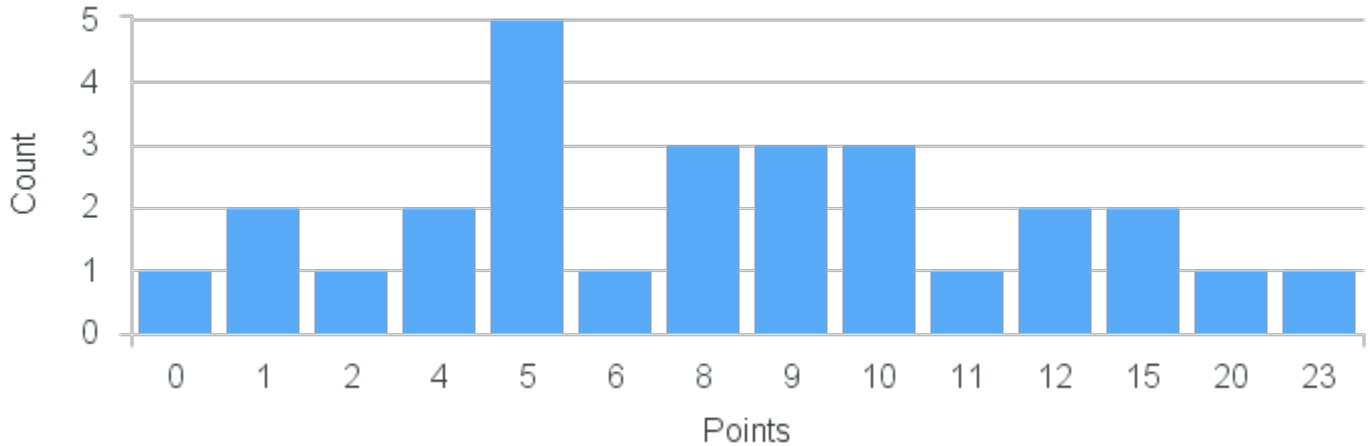

Course Point Distribution for Spring 2022

CRN: 22630

Course ID: PC241 Cross List:
7711

Limit: 32

Physics for the Physical Sciences I: Mechanics

Demand: 28

Waitlisted: 0

Department: Physics