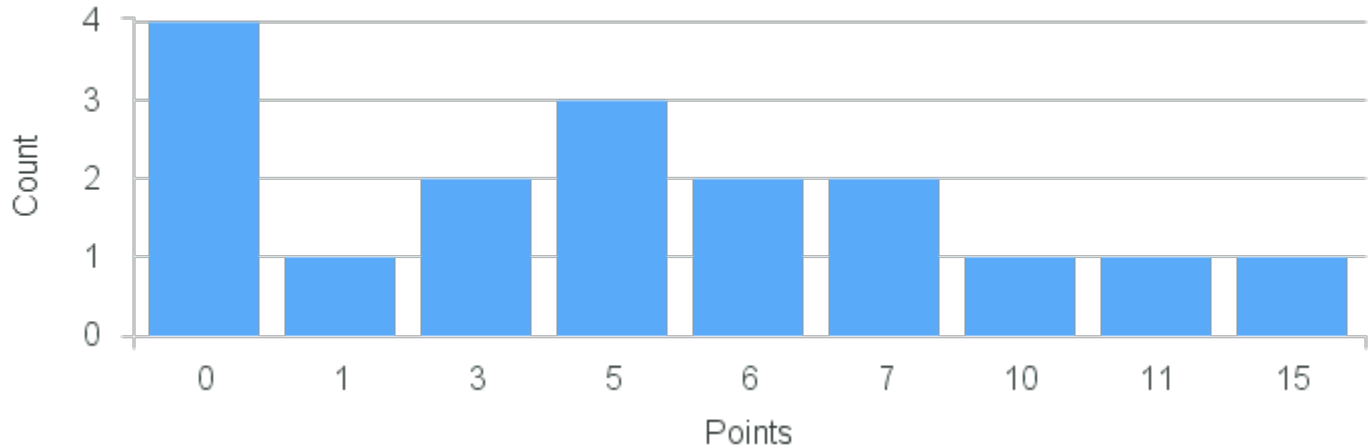

Course Point Distribution for Spring 2022

CRN: 22403

Course ID: SP306 Cross List:
5511

Limit: 18

Cultural Context and Critical Analysis

Demand: 17

Waitlisted: 0

Department: Romance Languages

Term	Block(s)	CRN	Course ID	See Also	Course Limit	Course Demand	Count	Points
Spring 2022	5	22403	SP306 5511		18	17	1	15
Spring 2022	5	22403	SP306 5511		18	17	1	11
Spring 2022	5	22403	SP306 5511		18	17	1	10
Spring 2022	5	22403	SP306 5511		18	17	2	7
Spring 2022	5	22403	SP306 5511		18	17	2	6
Spring 2022	5	22403	SP306 5511		18	17	3	5
Spring 2022	5	22403	SP306 5511		18	17	2	3
Spring 2022	5	22403	SP306 5511		18	17	1	1
Spring 2022	5	22403	SP306 5511		18	17	4	0