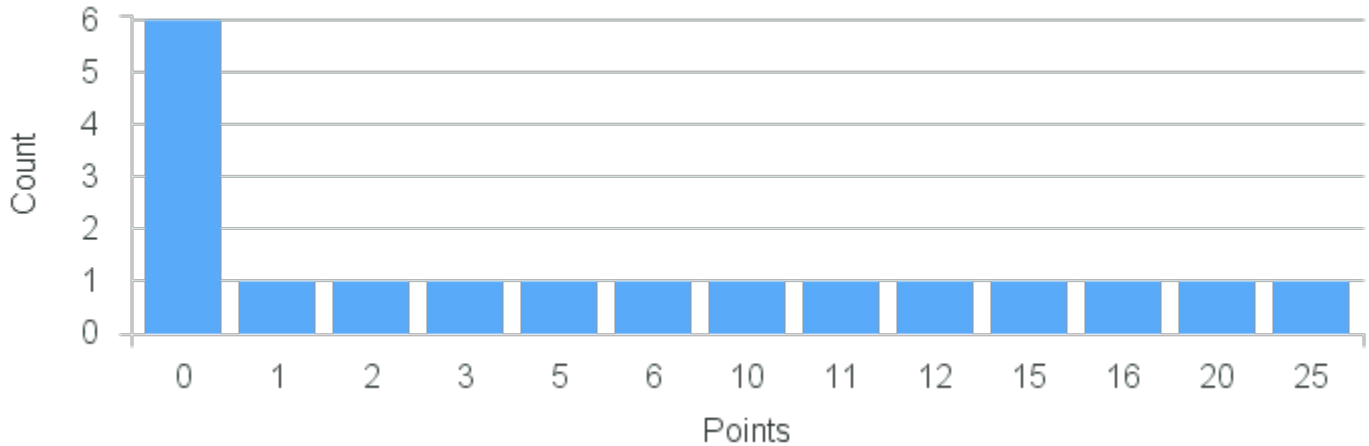

Course Point Distribution for Spring 2022

CRN: 22627

Course ID: PC108 Cross List:
5813

Limit: 8

Introduction to Machining and Fabrication

Demand: 18

Waitlisted: 10

Department: Physics

Min Points: 6

Term	Block(s)	CRN	Course ID	See Also	Course Limit	Course Demand	Count	Points
Spring 2022	5-8	22627	PC108 5813		8	18	1	25
Spring 2022	5-8	22627	PC108 5813		8	18	1	20
Spring 2022	5-8	22627	PC108 5813		8	18	1	16
Spring 2022	5-8	22627	PC108 5813		8	18	1	15
Spring 2022	5-8	22627	PC108 5813		8	18	1	12
Spring 2022	5-8	22627	PC108 5813		8	18	1	11
Spring 2022	5-8	22627	PC108 5813		8	18	1	10
Spring 2022	5-8	22627	PC108 5813		8	18	1	6
Spring 2022	5-8	22627	PC108 5813		8	18	1	5
Spring 2022	5-8	22627	PC108 5813		8	18	1	3
Spring 2022	5-8	22627	PC108 5813		8	18	1	2
Spring 2022	5-8	22627	PC108 5813		8	18	1	1
Spring 2022	5-8	22627	PC108 5813		8	18	6	0