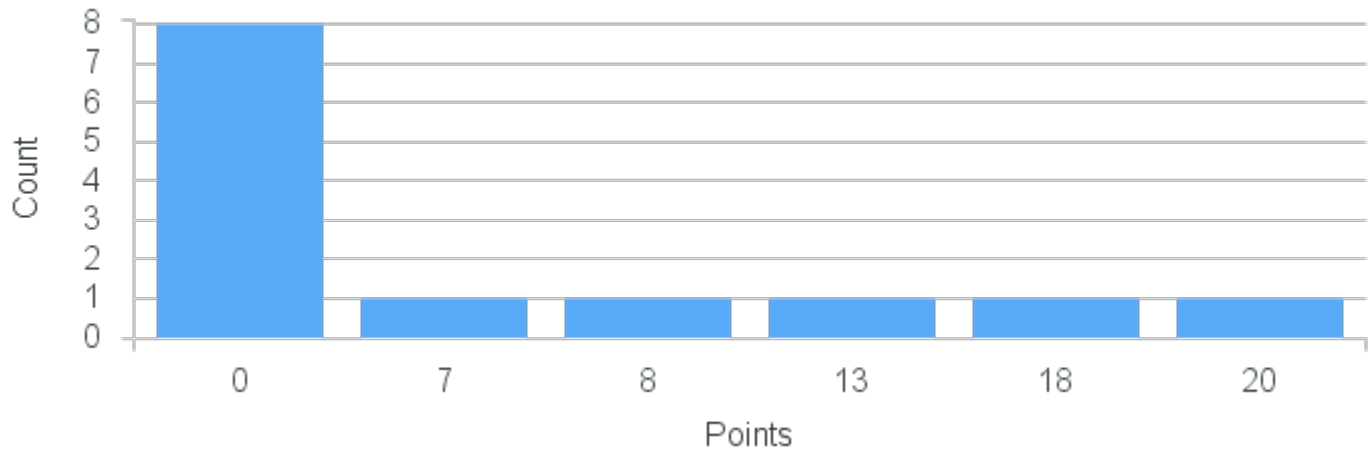

Course Point Distribution for Spring 2022

CRN: 22139

Course ID: SW322 Cross List:
5511

Limit: 11

Borders and Borderlands

Demand: 13

Waitlisted: 2

Department: Southwest Studies

Min Points: 0

Term	Block(s)	CRN	Course ID	See Also	Course Limit	Course Demand	Count	Points
Spring 2022	5	22139	SW322 5511		11	13	1	20
Spring 2022	5	22139	SW322 5511		11	13	1	18
Spring 2022	5	22139	SW322 5511		11	13	1	13
Spring 2022	5	22139	SW322 5511		11	13	1	8
Spring 2022	5	22139	SW322 5511		11	13	1	7
Spring 2022	5	22139	SW322 5511		11	13	8	0