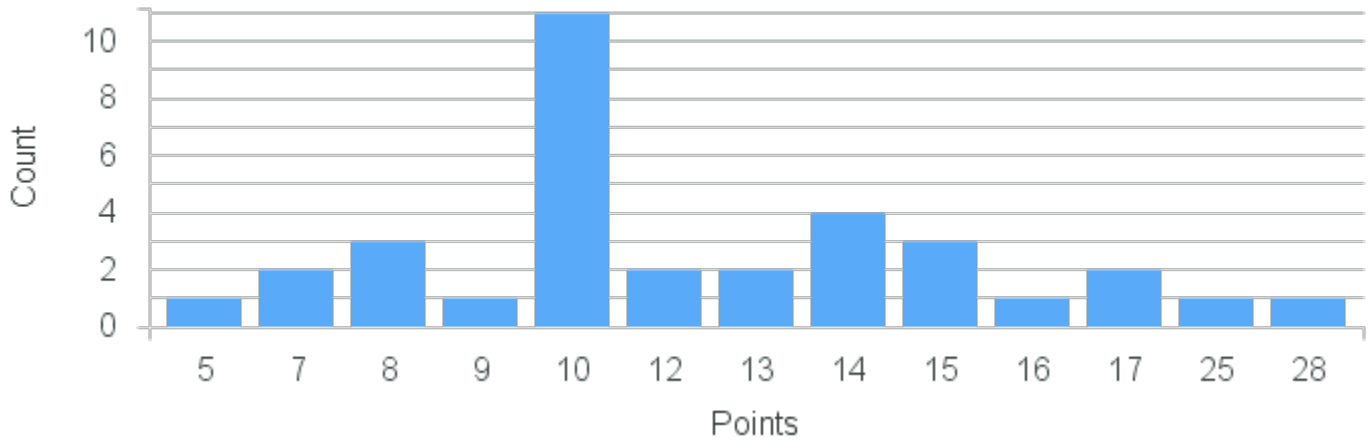

Course Point Distribution for Spring 2022

CRN: 22570

Course ID: CP122 Cross List:
8811

Limit: 25

Computer Science I

Demand: 34

Waitlisted: 9

Department: Mathematics &
Computer Science

Min Points: 10

Term	Block(s)	CRN	Course ID	See Also	Course Limit	Course Demand	Count	Points
Spring 2022	8	22570	CP122 8811		25	34	1	28
Spring 2022	8	22570	CP122 8811		25	34	1	25
Spring 2022	8	22570	CP122 8811		25	34	2	17
Spring 2022	8	22570	CP122 8811		25	34	1	16
Spring 2022	8	22570	CP122 8811		25	34	3	15
Spring 2022	8	22570	CP122 8811		25	34	4	14
Spring 2022	8	22570	CP122 8811		25	34	2	13
Spring 2022	8	22570	CP122 8811		25	34	2	12
Spring 2022	8	22570	CP122 8811		25	34	11	10
Spring 2022	8	22570	CP122 8811		25	34	1	9
Spring 2022	8	22570	CP122 8811		25	34	3	8
Spring 2022	8	22570	CP122 8811		25	34	2	7
Spring 2022	8	22570	CP122 8811		25	34	1	5