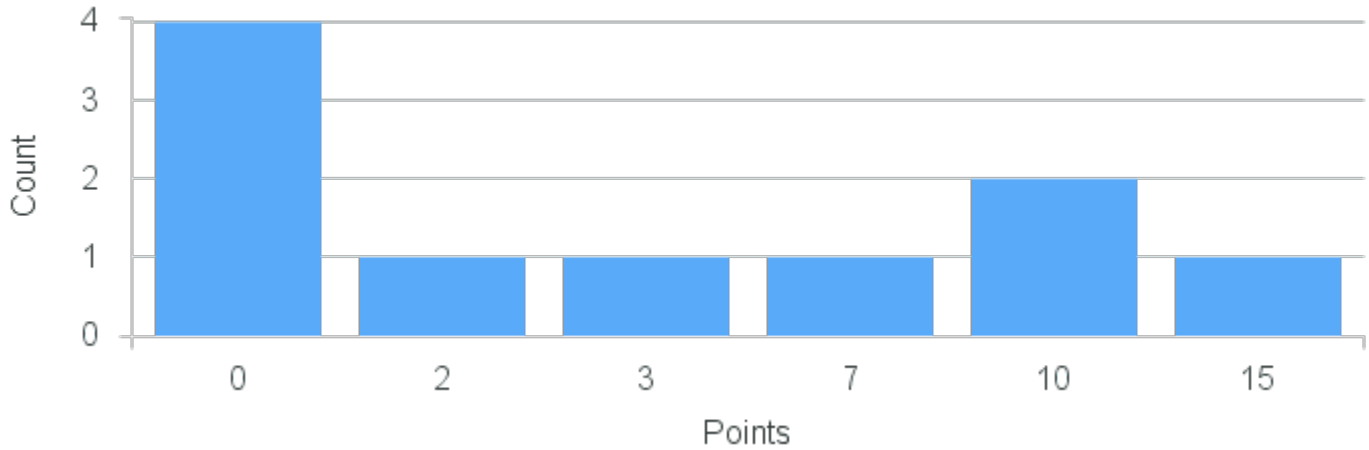

Course Point Distribution for Spring 2022

CRN: 22280

Course ID: FR306 Cross List:
6611

Limit: 18

Cultural Context and Critical Analysis

Demand: 10

Waitlisted: 0

Department: Romance Languages

Term	Block(s)	CRN	Course ID	See Also	Course Limit	Course Demand	Count	Points
Spring 2022	6	22280	FR306 6611		18	10	1	15
Spring 2022	6	22280	FR306 6611		18	10	2	10
Spring 2022	6	22280	FR306 6611		18	10	1	7
Spring 2022	6	22280	FR306 6611		18	10	1	3
Spring 2022	6	22280	FR306 6611		18	10	1	2
Spring 2022	6	22280	FR306 6611		18	10	4	0