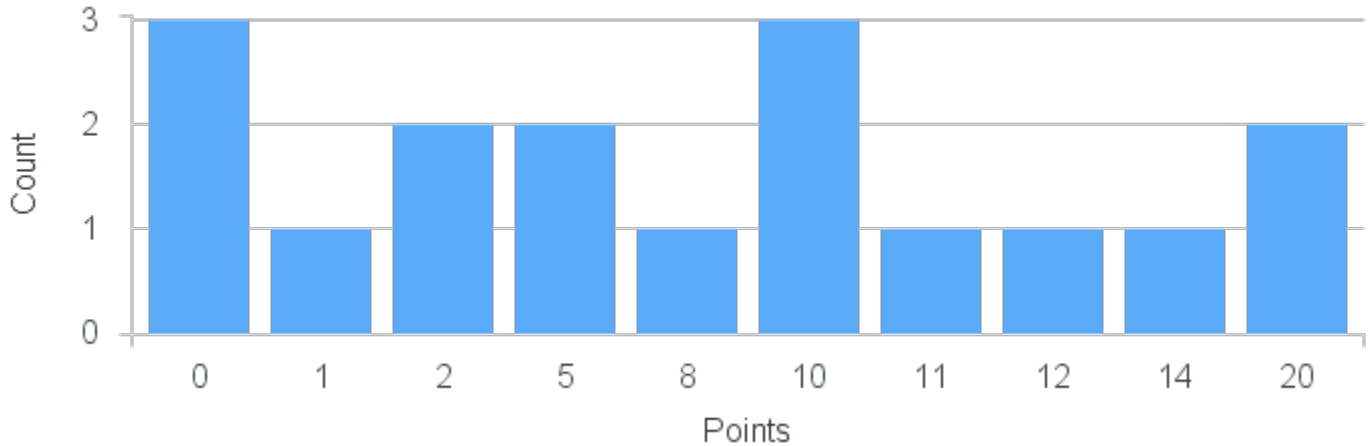

Course Point Distribution for Spring 2022

CRN: 21819

Course ID: PY162 Cross List:
7711

Limit: 12

The Non-human Animal Mind

Demand: 17

Waitlisted: 5

Department: Psychology

Min Points: 2

Term	Block(s)	CRN	Course ID	See Also	Course Limit	Course Demand	Count	Points
Spring 2022	7	21819	PY162 7711		12	17	2	20
Spring 2022	7	21819	PY162 7711		12	17	1	14
Spring 2022	7	21819	PY162 7711		12	17	1	12
Spring 2022	7	21819	PY162 7711		12	17	1	11
Spring 2022	7	21819	PY162 7711		12	17	3	10
Spring 2022	7	21819	PY162 7711		12	17	1	8
Spring 2022	7	21819	PY162 7711		12	17	2	5
Spring 2022	7	21819	PY162 7711		12	17	2	2
Spring 2022	7	21819	PY162 7711		12	17	1	1
Spring 2022	7	21819	PY162 7711		12	17	3	0