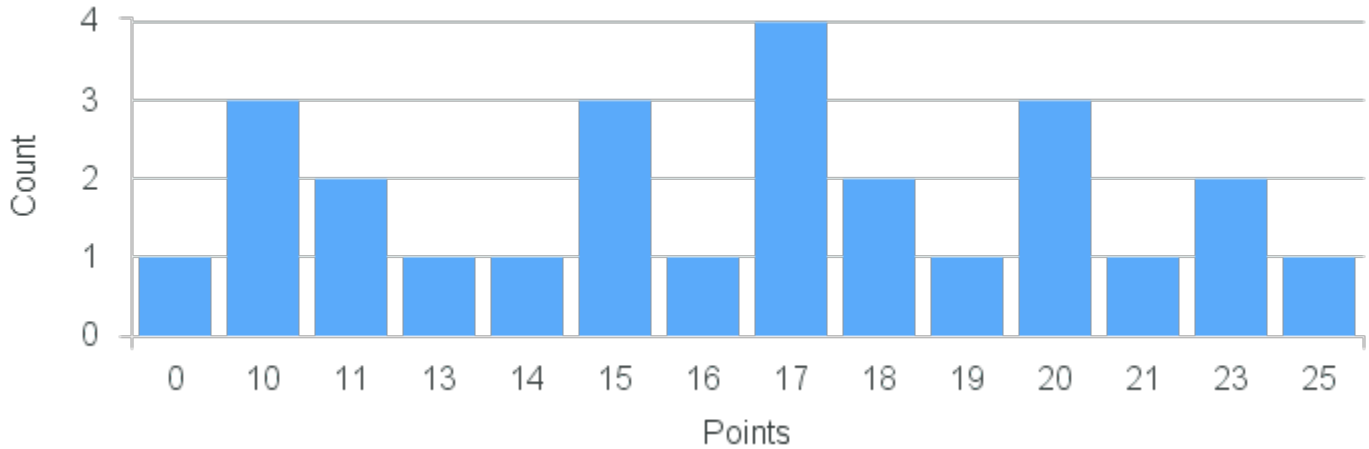

Course Point Distribution for Spring 2022

CRN: 22562

Course ID: CP222 Cross List:
6611

Limit: 25

Computer Science II

Demand: 26

Waitlisted: 1

Department: Mathematics &
Computer Science

Min Points: 10

Term	Block(s)	CRN	Course ID	See Also	Course Limit	Course Demand	Count	Points
Spring 2022	6	22562	CP222 6611		25	26	1	25
Spring 2022	6	22562	CP222 6611		25	26	2	23
Spring 2022	6	22562	CP222 6611		25	26	1	21
Spring 2022	6	22562	CP222 6611		25	26	3	20
Spring 2022	6	22562	CP222 6611		25	26	1	19
Spring 2022	6	22562	CP222 6611		25	26	2	18
Spring 2022	6	22562	CP222 6611		25	26	4	17
Spring 2022	6	22562	CP222 6611		25	26	1	16
Spring 2022	6	22562	CP222 6611		25	26	3	15
Spring 2022	6	22562	CP222 6611		25	26	1	14
Spring 2022	6	22562	CP222 6611		25	26	1	13
Spring 2022	6	22562	CP222 6611		25	26	2	11
Spring 2022	6	22562	CP222 6611		25	26	3	10