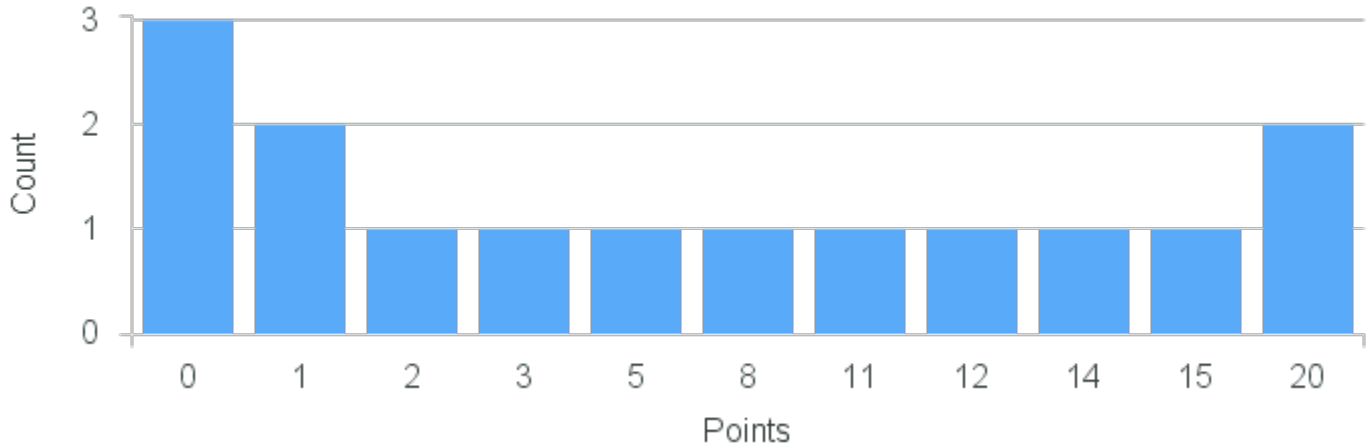

Course Point Distribution for Spring 2022

CRN: 22398

Course ID: EN365 Cross List:
5511

Limit: 25

British Romantic Poetry

Demand: 15

Waitlisted: 0

Department: English