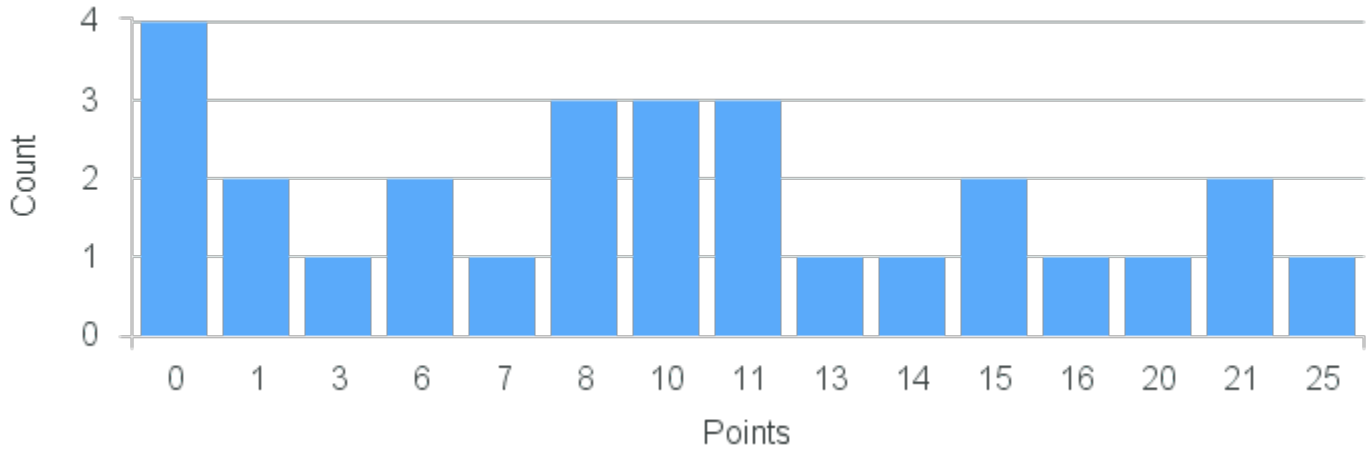

Course Point Distribution for Spring 2022

CRN: 22513

Course ID: MA129 Cross List:
5511

Limit: 25

Calculus 2

Demand: 28

Waitlisted: 3

Department: Mathematics &
Computer Science

Min Points: 0

Term	Block(s)	CRN	Course ID	See Also	Course Limit	Course Demand	Count	Points
Spring 2022	5	22513	MA129 5511		25	28	1	25
Spring 2022	5	22513	MA129 5511		25	28	2	21
Spring 2022	5	22513	MA129 5511		25	28	1	20
Spring 2022	5	22513	MA129 5511		25	28	1	16
Spring 2022	5	22513	MA129 5511		25	28	2	15
Spring 2022	5	22513	MA129 5511		25	28	1	14
Spring 2022	5	22513	MA129 5511		25	28	1	13
Spring 2022	5	22513	MA129 5511		25	28	3	11
Spring 2022	5	22513	MA129 5511		25	28	3	10
Spring 2022	5	22513	MA129 5511		25	28	3	8
Spring 2022	5	22513	MA129 5511		25	28	1	7
Spring 2022	5	22513	MA129 5511		25	28	2	6
Spring 2022	5	22513	MA129 5511		25	28	1	3