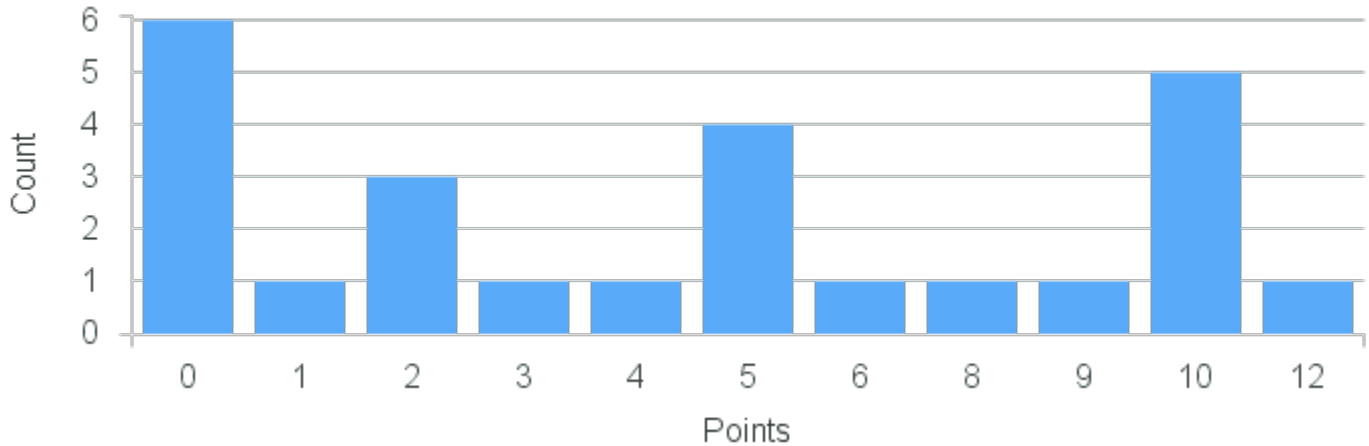

Course Point Distribution for Spring 2022

CRN: 22331

Course ID: IT104 Cross List:
6611

Limit: 18

Elementary Italian II

Demand: 25

Waitlisted: 7

Department: French & Italian

Min Points: 2

Term	Block(s)	CRN	Course ID	See Also	Course Limit	Course Demand	Count	Points
Spring 2022	6	22331	IT104 6611		18	25	1	12
Spring 2022	6	22331	IT104 6611		18	25	5	10
Spring 2022	6	22331	IT104 6611		18	25	1	9
Spring 2022	6	22331	IT104 6611		18	25	1	8
Spring 2022	6	22331	IT104 6611		18	25	1	6
Spring 2022	6	22331	IT104 6611		18	25	4	5
Spring 2022	6	22331	IT104 6611		18	25	1	4
Spring 2022	6	22331	IT104 6611		18	25	1	3
Spring 2022	6	22331	IT104 6611		18	25	3	2
Spring 2022	6	22331	IT104 6611		18	25	1	1
Spring 2022	6	22331	IT104 6611		18	25	6	0