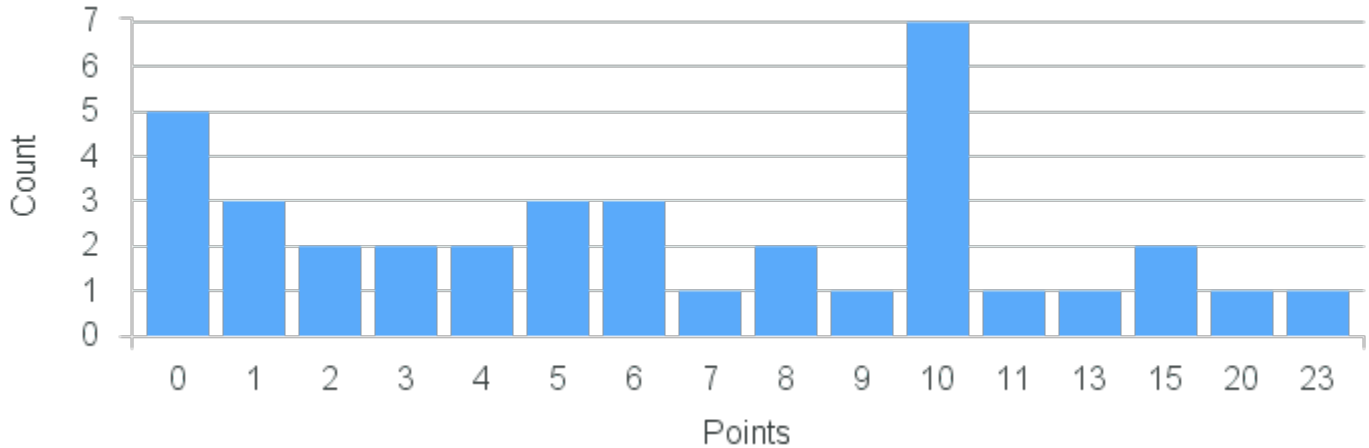

CRN: 22154

Course ID: AN220 Cross List:
6611

Limit: 25

Doing Archaeology

Demand: 37

Waitlisted: 12

Department: Anthropology

Min Points: 4