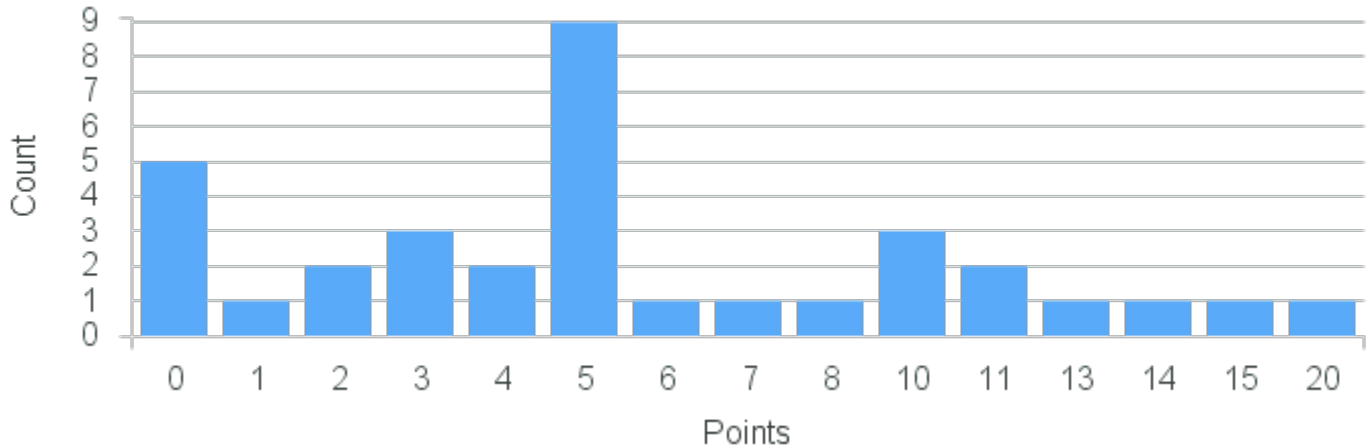

Course Point Distribution for Spring 2022

CRN: 21842

Course ID: HY110 Cross List: PA110 6611
6611

Limit: 25

Encountering the Past: World War II in Asia

Demand: 34

Waitlisted: 9

Department: History

Min Points: 3

Term	Block(s)	CRN	Course ID	See Also	Course Limit	Course Demand	Count	Points
Spring 2022	6	21842	HY110 6611	PA110 6611	25	34	1	20
Spring 2022	6	21842	HY110 6611	PA110 6611	25	34	1	15
Spring 2022	6	21842	HY110 6611	PA110 6611	25	34	1	14
Spring 2022	6	21842	HY110 6611	PA110 6611	25	34	1	13
Spring 2022	6	21842	HY110 6611	PA110 6611	25	34	2	11
Spring 2022	6	21842	HY110 6611	PA110 6611	25	34	3	10
Spring 2022	6	21842	HY110 6611	PA110 6611	25	34	1	8
Spring 2022	6	21842	HY110 6611	PA110 6611	25	34	1	7
Spring 2022	6	21842	HY110 6611	PA110 6611	25	34	1	6
Spring 2022	6	21842	HY110 6611	PA110 6611	25	34	9	5
Spring 2022	6	21842	HY110 6611	PA110 6611	25	34	2	4
Spring 2022	6	21842	HY110 6611	PA110 6611	25	34	3	3
Spring 2022	6	21842	HY110 6611	PA110 6611	25	34	2	2
Spring 2022	6	21842	HY110 6611	PA110 6611	25	34	1	1