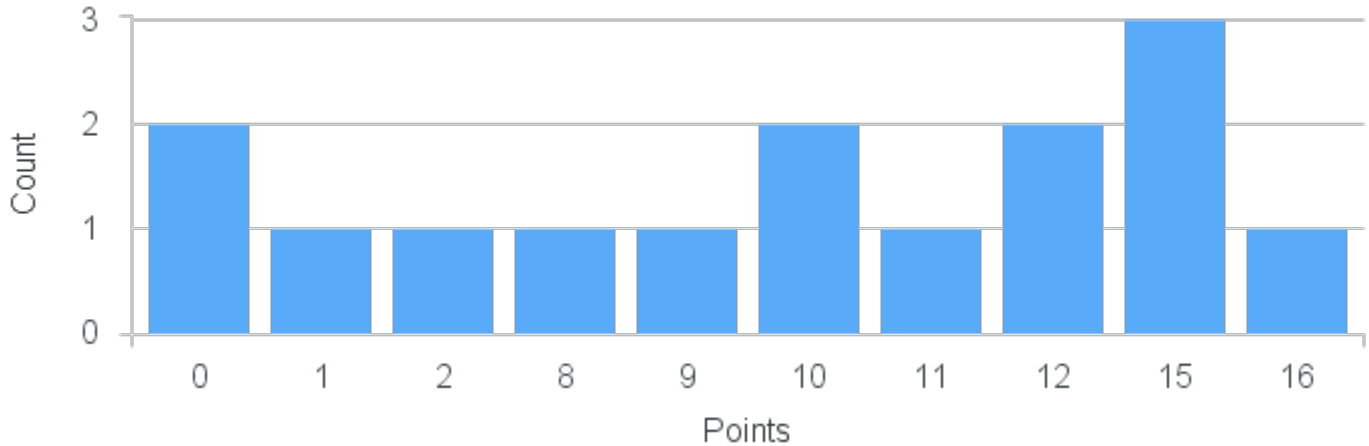

Course Point Distribution for Spring 2022

CRN: 22216

Course ID: RE200 Cross List: RM200 8831,CO200 8821
8811

Limit: 25

Topics in Religion: James Baldwin and Religion

Demand: 15

Waitlisted: 0

Department: Religion

Term	Block(s)	CRN	Course ID	See Also	Course Limit	Course Demand	Count	Points
Spring 2022	8	22216	RE200 8811	RM200 8831,CO200 8821	25	15	1	16
Spring 2022	8	22216	RE200 8811	RM200 8831,CO200 8821	25	15	3	15
Spring 2022	8	22216	RE200 8811	RM200 8831,CO200 8821	25	15	2	12
Spring 2022	8	22216	RE200 8811	RM200 8831,CO200 8821	25	15	1	11
Spring 2022	8	22216	RE200 8811	RM200 8831,CO200 8821	25	15	2	10
Spring 2022	8	22216	RE200 8811	RM200 8831,CO200 8821	25	15	1	9
Spring 2022	8	22216	RE200 8811	RM200 8831,CO200 8821	25	15	1	8
Spring 2022	8	22216	RE200 8811	RM200 8831,CO200 8821	25	15	1	2
Spring 2022	8	22216	RE200 8811	RM200 8831,CO200 8821	25	15	1	1
Spring 2022	8	22216	RE200 8811	RM200 8831,CO200 8821	25	15	2	0