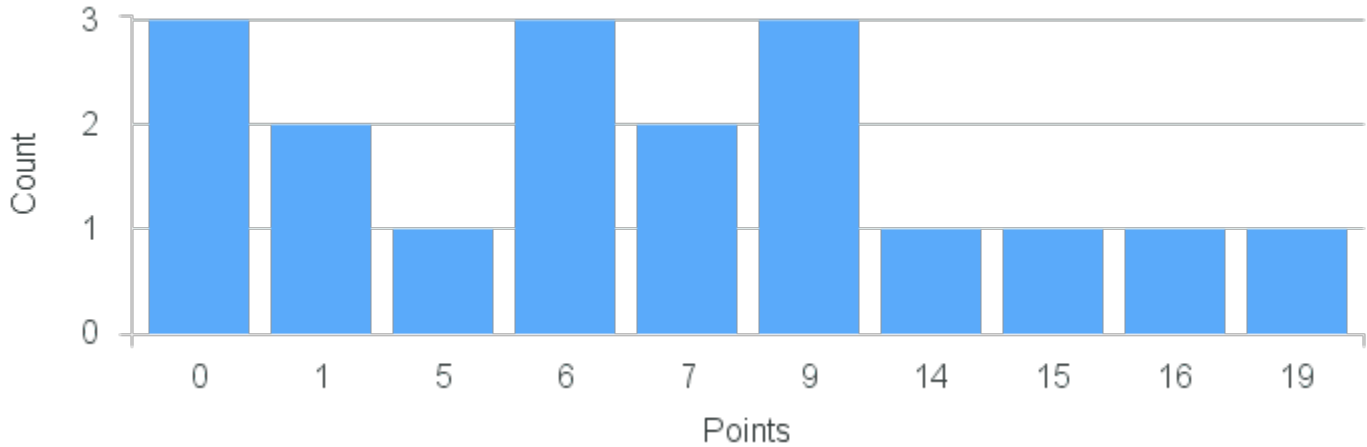

Course Point Distribution for Spring 2022

CRN: 22850

Course ID: RM200 Cross List: PY178 8811
8841

Limit: 25

Topics in Race, Ethnicity, and Migration Studies: Racial Identity Development

Demand: 18

Waitlisted: 0

Department: Race, Ethnicity, and Migration

Term	Block(s)	CRN	Course ID	See Also	Course Limit	Course Demand	Count	Points
Spring 2022	8	22850	RM200 8841	PY178 8811	25	18	1	19
Spring 2022	8	22850	RM200 8841	PY178 8811	25	18	1	16
Spring 2022	8	22850	RM200 8841	PY178 8811	25	18	1	15
Spring 2022	8	22850	RM200 8841	PY178 8811	25	18	1	14
Spring 2022	8	22850	RM200 8841	PY178 8811	25	18	3	9
Spring 2022	8	22850	RM200 8841	PY178 8811	25	18	2	7
Spring 2022	8	22850	RM200 8841	PY178 8811	25	18	3	6
Spring 2022	8	22850	RM200 8841	PY178 8811	25	18	1	5
Spring 2022	8	22850	RM200 8841	PY178 8811	25	18	2	1
Spring 2022	8	22850	RM200 8841	PY178 8811	25	18	3	0