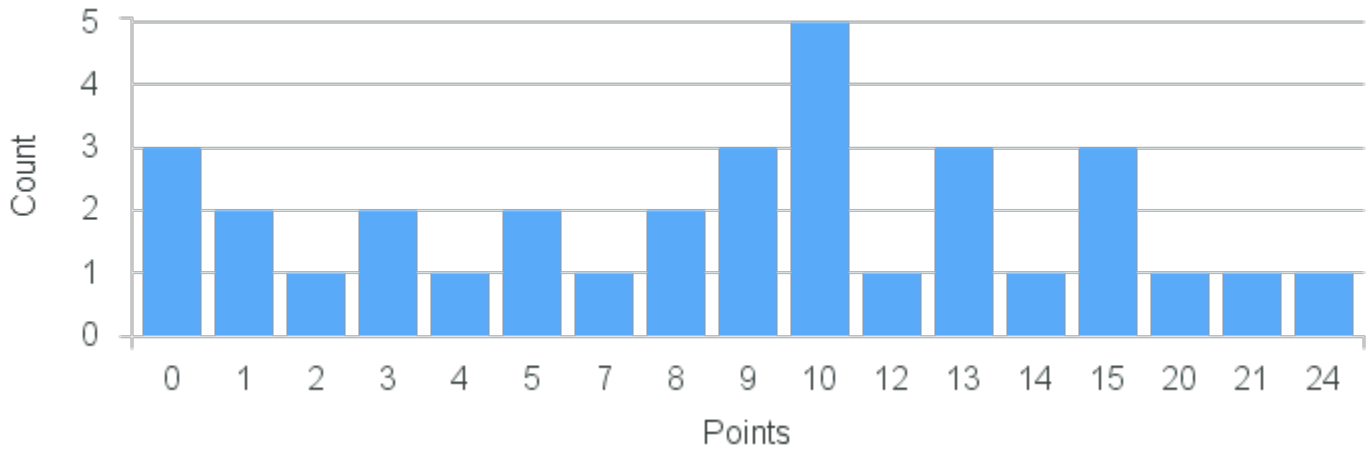

Course Point Distribution for Spring 2022

CRN: 21787

Course ID: EV145 Cross List:
6611

Limit: 25

Environment and Society

Demand: 33

Waitlisted: 8

Department: Environmental
Science

Min Points: 4

Term	Block(s)	CRN	Course ID	See Also	Course Limit	Course Demand	Count	Points
Spring 2022	6	21787	EV145 6611		25	33	1	24
Spring 2022	6	21787	EV145 6611		25	33	1	21
Spring 2022	6	21787	EV145 6611		25	33	1	20
Spring 2022	6	21787	EV145 6611		25	33	3	15
Spring 2022	6	21787	EV145 6611		25	33	1	14
Spring 2022	6	21787	EV145 6611		25	33	3	13
Spring 2022	6	21787	EV145 6611		25	33	1	12
Spring 2022	6	21787	EV145 6611		25	33	5	10
Spring 2022	6	21787	EV145 6611		25	33	3	9
Spring 2022	6	21787	EV145 6611		25	33	2	8
Spring 2022	6	21787	EV145 6611		25	33	1	7
Spring 2022	6	21787	EV145 6611		25	33	2	5
Spring 2022	6	21787	EV145 6611		25	33	1	4