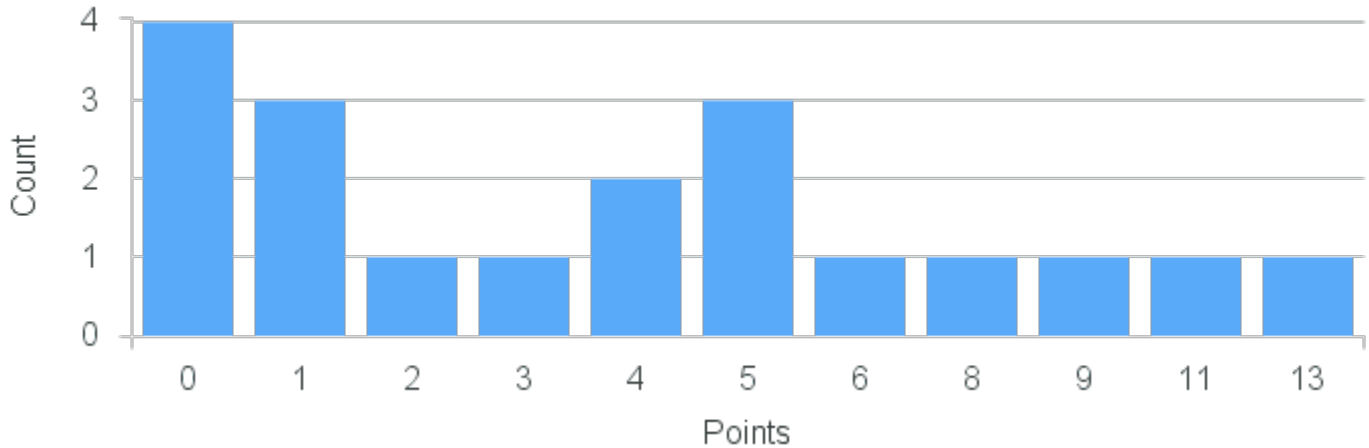

CRN: 22371

Course ID: FR102 Cross List:
6611

Limit: 18

Elementary French II

Demand: 19

Waitlisted: 1

Department: French & Italian

Min Points: 0