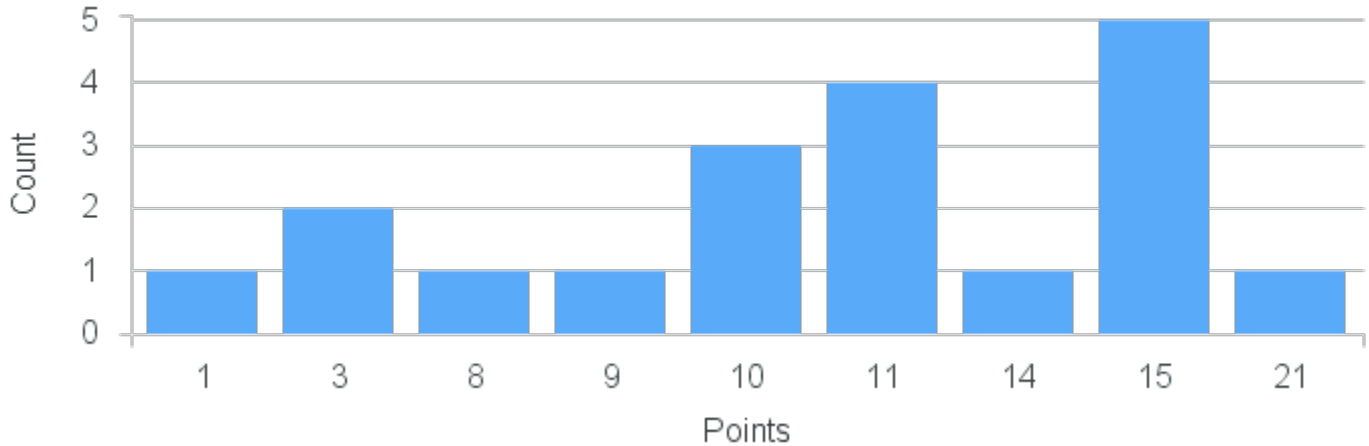

Course Point Distribution for Spring 2022

CRN: 21963

Course ID: PS225 Cross List:
5511

Limit: 25

Conduct of U.S. Foreign Policy

Demand: 19

Waitlisted: 0

Department: Political Science

Term	Block(s)	CRN	Course ID	See Also	Course Limit	Course Demand	Count	Points
Spring 2022	5	21963	PS225 5511		25	19	1	21
Spring 2022	5	21963	PS225 5511		25	19	5	15
Spring 2022	5	21963	PS225 5511		25	19	1	14
Spring 2022	5	21963	PS225 5511		25	19	4	11
Spring 2022	5	21963	PS225 5511		25	19	3	10
Spring 2022	5	21963	PS225 5511		25	19	1	9
Spring 2022	5	21963	PS225 5511		25	19	1	8
Spring 2022	5	21963	PS225 5511		25	19	2	3
Spring 2022	5	21963	PS225 5511		25	19	1	1