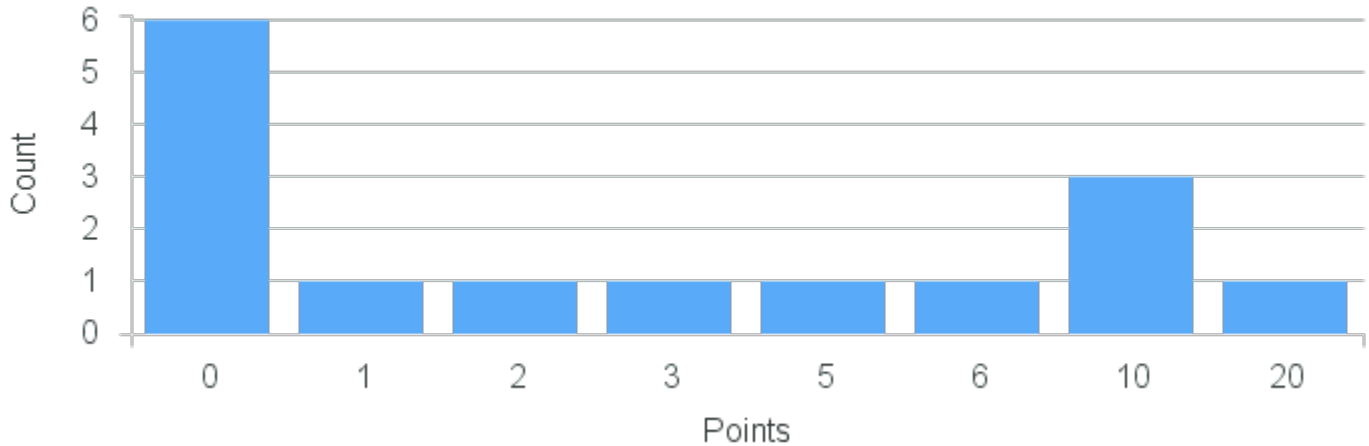

Course Point Distribution for Spring 2022

CRN: 22267

Course ID: PH452 Cross List:
6611

Limit: 25

Junior Seminar

Demand: 15

Waitlisted: 0

Department: Philosophy