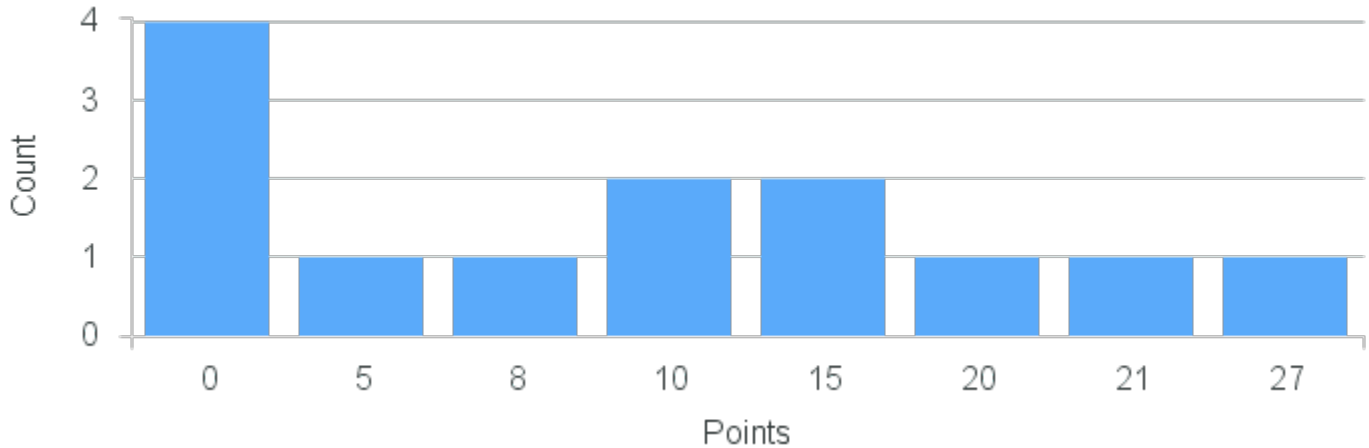

Course Point Distribution for Spring 2022

CRN: 22212

Course ID: RE200 Cross List: FG206 5531
5521

Limit: 25

Topics in Religion: Queer(ing) Religious Thought: An Introduction to Queer Studies in Religion

Demand: 13

Waitlisted: 0

Department: Religion

Term	Block(s)	CRN	Course ID	See Also	Course Limit	Course Demand	Count	Points
Spring 2022	5	22212	RE200 5521	FG206 5531	25	13	1	27
Spring 2022	5	22212	RE200 5521	FG206 5531	25	13	1	21
Spring 2022	5	22212	RE200 5521	FG206 5531	25	13	1	20
Spring 2022	5	22212	RE200 5521	FG206 5531	25	13	2	15
Spring 2022	5	22212	RE200 5521	FG206 5531	25	13	2	10
Spring 2022	5	22212	RE200 5521	FG206 5531	25	13	1	8
Spring 2022	5	22212	RE200 5521	FG206 5531	25	13	1	5
Spring 2022	5	22212	RE200 5521	FG206 5531	25	13	4	0