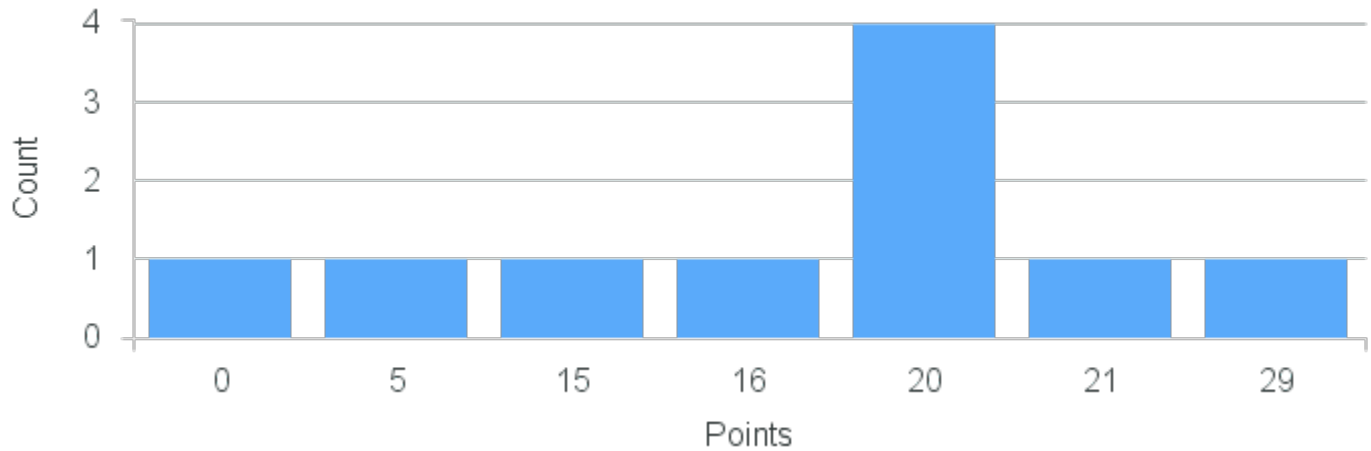

Term	Block(s)	CRN	Course ID	See Also	Course Limit	Course Demand	Count	Points
Spring 2022	7-8	22077	EC100 7811		25	10	1	29
Spring 2022	7-8	22077	EC100 7811		25	10	1	21
Spring 2022	7-8	22077	EC100 7811		25	10	4	20
Spring 2022	7-8	22077	EC100 7811		25	10	1	16
Spring 2022	7-8	22077	EC100 7811		25	10	1	15
Spring 2022	7-8	22077	EC100 7811		25	10	1	5
Spring 2022	7-8	22077	EC100 7811		25	10	1	0