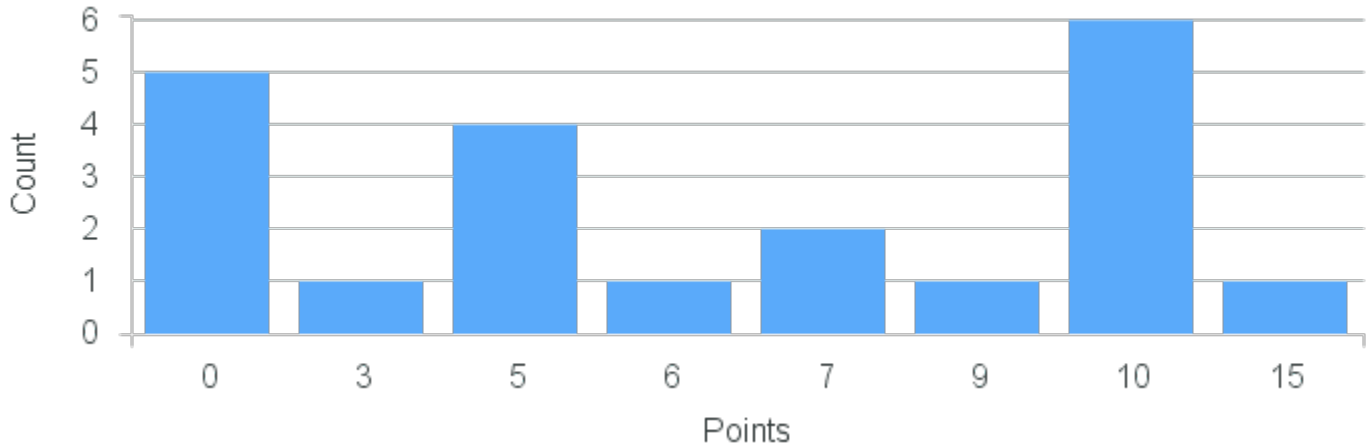

Course Point Distribution for Spring 2022

CRN: 22127

Course ID: AH200 Cross List:
6611

Limit: 25

Topics in Art History: Genius, Gender, and Degeneracy in Early Modern Art

Demand: 21

Waitlisted: 0

Department: Art