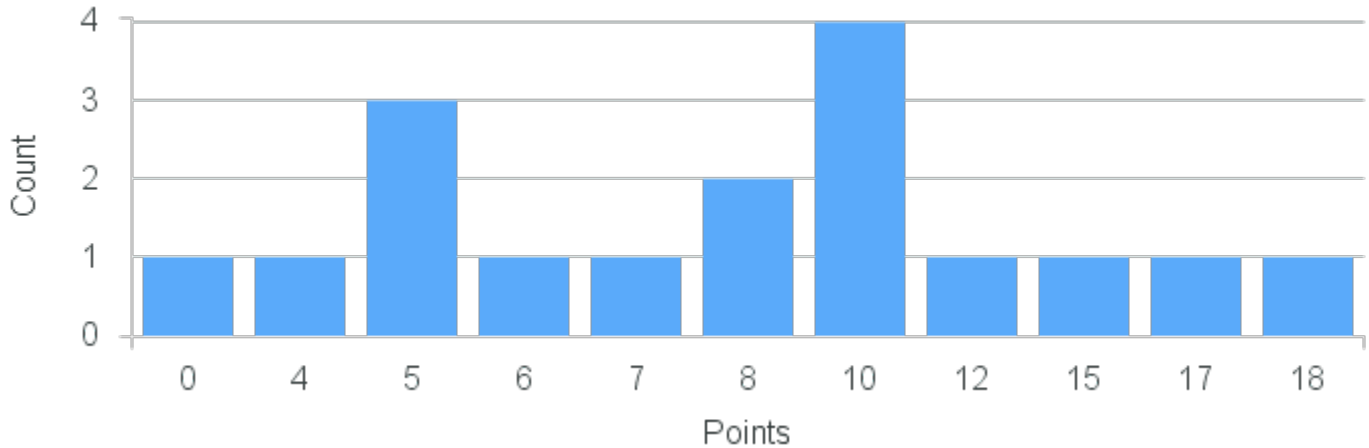

Course Point Distribution for Spring 2022

CRN: 22310

Course ID: SO229 Cross List:
6611

Limit: 25

Sociological Research Design

Demand: 17

Waitlisted: 0

Department: Sociology