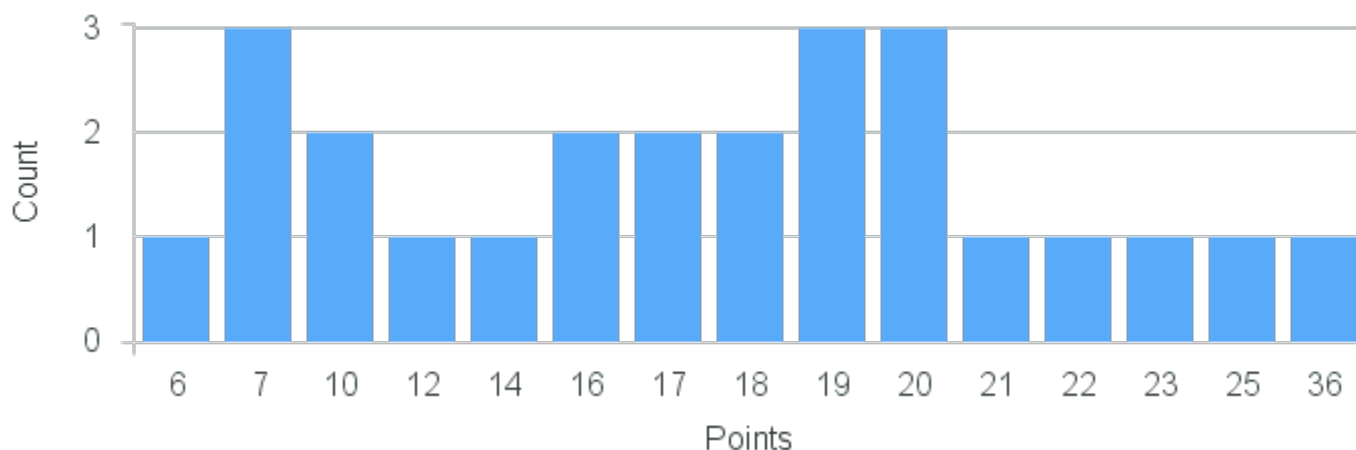

Course Point Distribution for Spring 2022

CRN: 22242

Course ID: CH250 Cross List:
7711

Limit: 24

Structures of Organic Molecules

Demand: 25

Waitlisted: 1

Department: Chemistry &
Biochemistry

Min Points: 7

Term	Block(s)	CRN	Course ID	See Also	Course Limit	Course Demand	Count	Points
Spring 2022	7	22242	CH250 7711		24	25	1	36
Spring 2022	7	22242	CH250 7711		24	25	1	25
Spring 2022	7	22242	CH250 7711		24	25	1	23
Spring 2022	7	22242	CH250 7711		24	25	1	22
Spring 2022	7	22242	CH250 7711		24	25	1	21
Spring 2022	7	22242	CH250 7711		24	25	3	20
Spring 2022	7	22242	CH250 7711		24	25	3	19
Spring 2022	7	22242	CH250 7711		24	25	2	18
Spring 2022	7	22242	CH250 7711		24	25	2	17
Spring 2022	7	22242	CH250 7711		24	25	2	16
Spring 2022	7	22242	CH250 7711		24	25	1	14
Spring 2022	7	22242	CH250 7711		24	25	1	12
Spring 2022	7	22242	CH250 7711		24	25	2	10