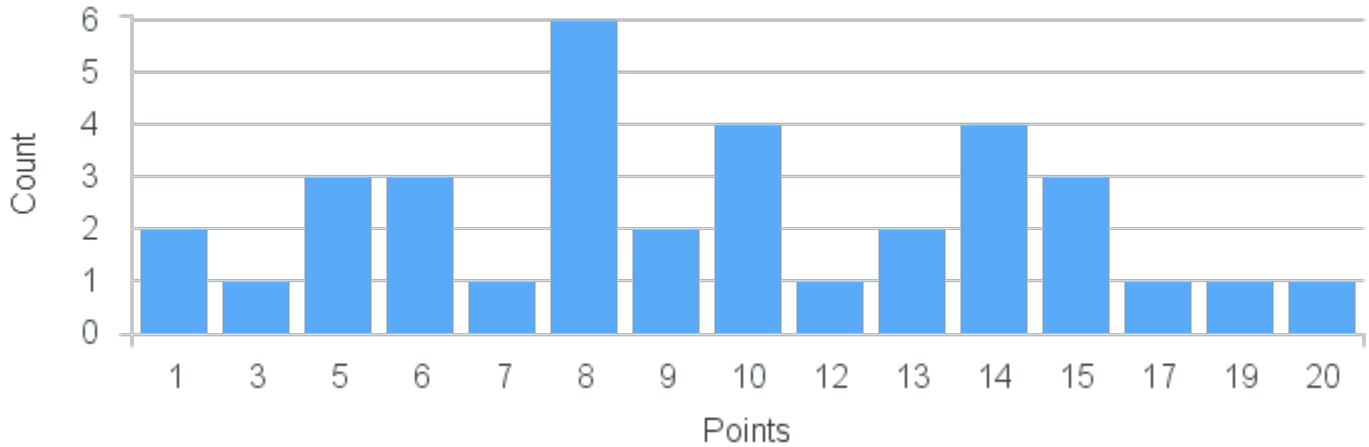

Course Point Distribution for Spring 2022

CRN: 22515

Course ID: MA129 Cross List:
6611

Limit: 25

Calculus 2

Demand: 35
Waitlisted: 10

Department: Mathematics &
Computer Science

Min Points: 8

Term	Block(s)	CRN	Course ID	See Also	Course Limit	Course Demand	Count	Points
Spring 2022	6	22515	MA129 6611		25	35	1	20
Spring 2022	6	22515	MA129 6611		25	35	1	19
Spring 2022	6	22515	MA129 6611		25	35	1	17
Spring 2022	6	22515	MA129 6611		25	35	3	15
Spring 2022	6	22515	MA129 6611		25	35	4	14
Spring 2022	6	22515	MA129 6611		25	35	2	13
Spring 2022	6	22515	MA129 6611		25	35	1	12
Spring 2022	6	22515	MA129 6611		25	35	4	10
Spring 2022	6	22515	MA129 6611		25	35	2	9
Spring 2022	6	22515	MA129 6611		25	35	6	8
Spring 2022	6	22515	MA129 6611		25	35	1	7
Spring 2022	6	22515	MA129 6611		25	35	3	6
Spring 2022	6	22515	MA129 6611		25	35	3	5