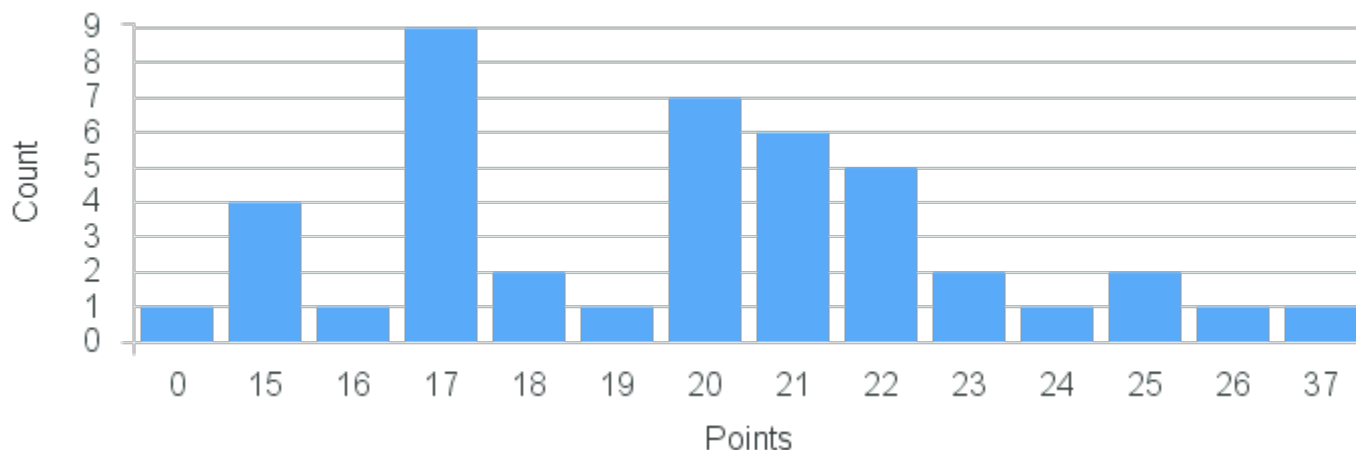

Course Point Distribution for Spring 2022

CRN: 22224

Course ID: CH107 Cross List:
5511

Limit: 25

General Chemistry I

Demand: 43

Waitlisted: 18

Department: Chemistry &
Biochemistry

Min Points: 20

Term	Block(s)	CRN	Course ID	See Also	Course Limit	Course Demand	Count	Points
Spring 2022	5	22224	CH107 5511		25	43	1	37
Spring 2022	5	22224	CH107 5511		25	43	1	26
Spring 2022	5	22224	CH107 5511		25	43	2	25
Spring 2022	5	22224	CH107 5511		25	43	1	24
Spring 2022	5	22224	CH107 5511		25	43	2	23
Spring 2022	5	22224	CH107 5511		25	43	5	22
Spring 2022	5	22224	CH107 5511		25	43	6	21
Spring 2022	5	22224	CH107 5511		25	43	7	20
Spring 2022	5	22224	CH107 5511		25	43	1	19
Spring 2022	5	22224	CH107 5511		25	43	2	18
Spring 2022	5	22224	CH107 5511		25	43	9	17
Spring 2022	5	22224	CH107 5511		25	43	1	16
Spring 2022	5	22224	CH107 5511		25	43	4	15