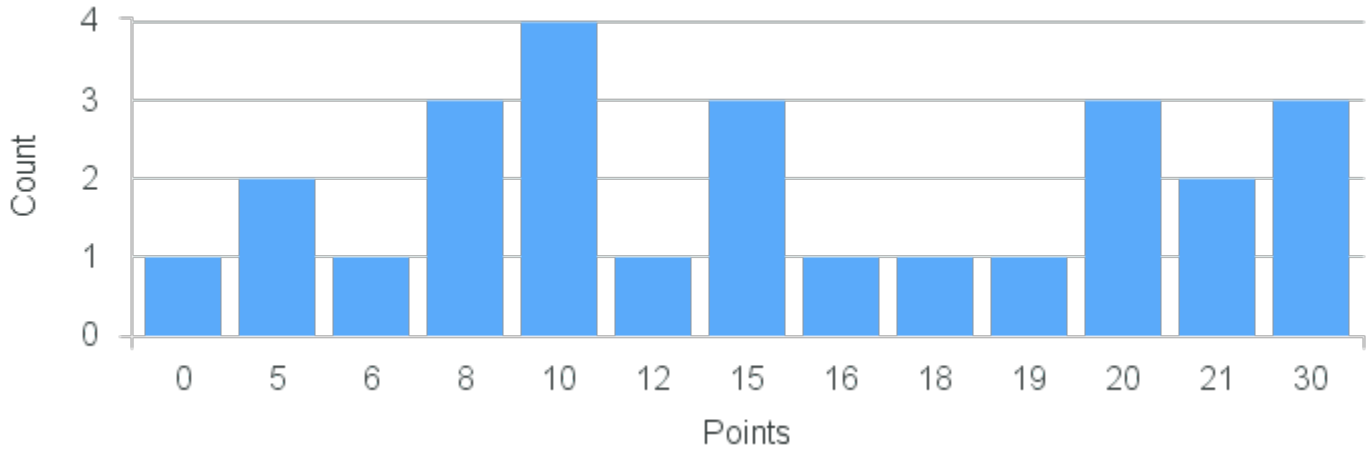

Course Point Distribution for Spring 2022

CRN: 21808

Course ID: FM210 Cross List:
6611

Limit: 16

Topics in Film: Intro to Animation/VFX

Demand: 26

Waitlisted: 10

Department: Film and New Media
Studies

Min Points: 10

Term	Block(s)	CRN	Course ID	See Also	Course Limit	Course Demand	Count	Points
Spring 2022	6	21808	FM210 6611		16	26	3	30
Spring 2022	6	21808	FM210 6611		16	26	2	21
Spring 2022	6	21808	FM210 6611		16	26	3	20
Spring 2022	6	21808	FM210 6611		16	26	1	19
Spring 2022	6	21808	FM210 6611		16	26	1	18
Spring 2022	6	21808	FM210 6611		16	26	1	16
Spring 2022	6	21808	FM210 6611		16	26	3	15
Spring 2022	6	21808	FM210 6611		16	26	1	12
Spring 2022	6	21808	FM210 6611		16	26	4	10
Spring 2022	6	21808	FM210 6611		16	26	3	8
Spring 2022	6	21808	FM210 6611		16	26	1	6
Spring 2022	6	21808	FM210 6611		16	26	2	5
Spring 2022	6	21808	FM210 6611		16	26	1	0