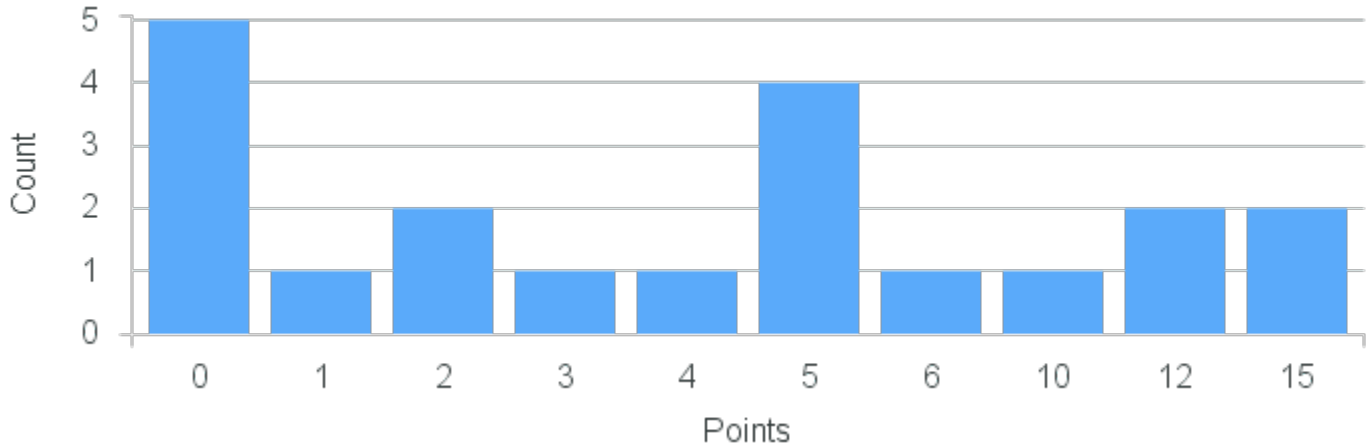

Course Point Distribution for Spring 2022

CRN: 22339

Course ID: SO113 Cross List: RM113 7711
7711

Limit: 25

Racial Inequality

Demand: 20

Waitlisted: 0

Department: Sociology