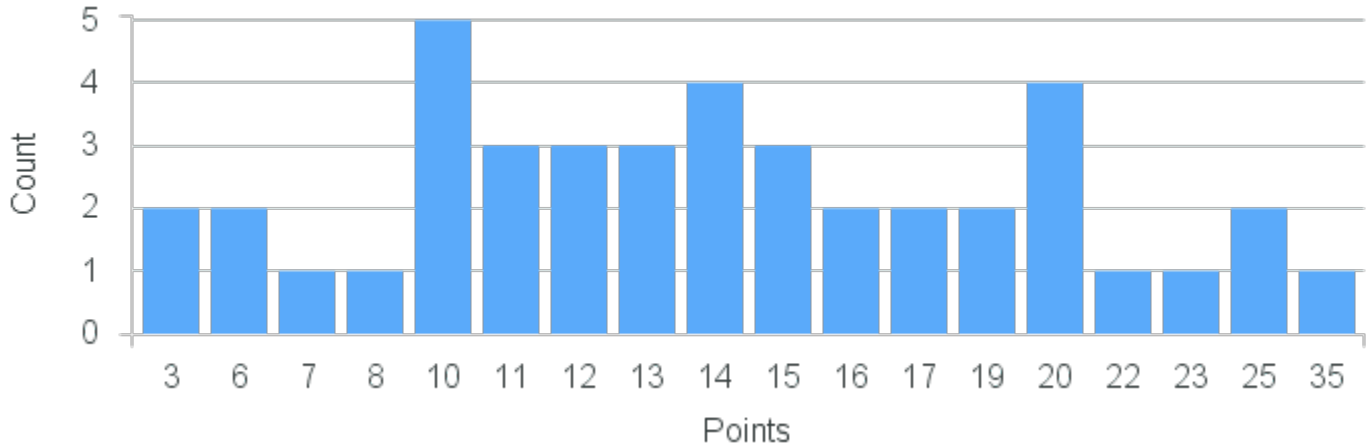

Course Point Distribution for Spring 2022

CRN: 21977

Course ID: BE105 Cross List:
5511

Limit: 24

Biology of Plants

Demand: 42
Waitlisted: 18

Department: Organismal Biology
& Ecology

Min Points: 13

Term	Block(s)	CRN	Course ID	See Also	Course Limit	Course Demand	Count	Points
Spring 2022	5	21977	BE105 5511		24	42	1	35
Spring 2022	5	21977	BE105 5511		24	42	2	25
Spring 2022	5	21977	BE105 5511		24	42	1	23
Spring 2022	5	21977	BE105 5511		24	42	1	22
Spring 2022	5	21977	BE105 5511		24	42	4	20
Spring 2022	5	21977	BE105 5511		24	42	2	19
Spring 2022	5	21977	BE105 5511		24	42	2	17
Spring 2022	5	21977	BE105 5511		24	42	2	16
Spring 2022	5	21977	BE105 5511		24	42	3	15
Spring 2022	5	21977	BE105 5511		24	42	4	14
Spring 2022	5	21977	BE105 5511		24	42	3	13
Spring 2022	5	21977	BE105 5511		24	42	3	12
Spring 2022	5	21977	BE105 5511		24	42	3	11