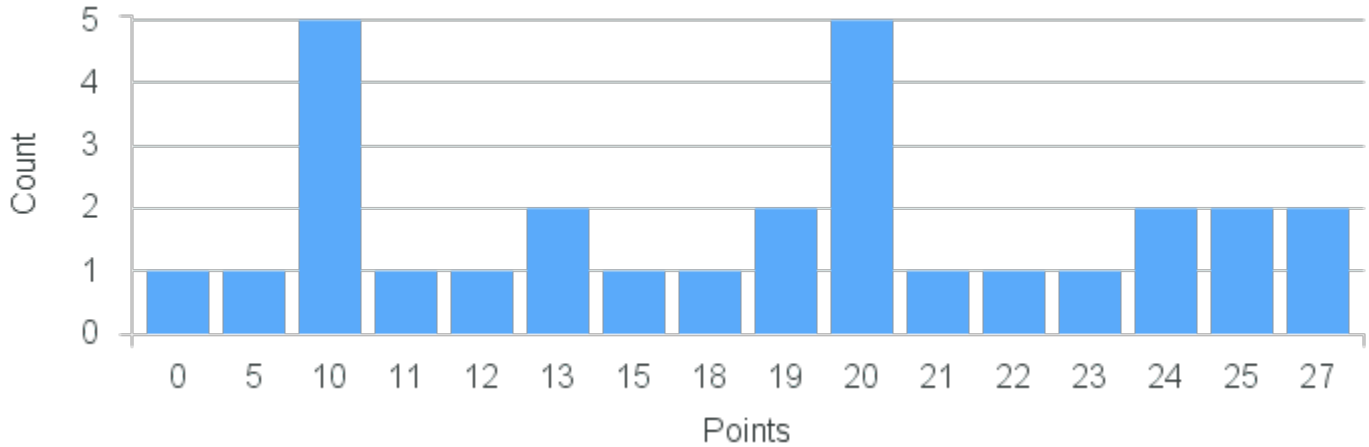

Course Point Distribution for Spring 2022

CRN: 22559

Course ID: CP274 Cross List:
7711

Limit: 12

Software Design

Demand: 29

Waitlisted: 17

Department: Mathematics &
Computer Science

Min Points: 20

Term	Block(s)	CRN	Course ID	See Also	Course Limit	Course Demand	Count	Points
Spring 2022	7	22559	CP274 7711		12	29	2	27
Spring 2022	7	22559	CP274 7711		12	29	2	25
Spring 2022	7	22559	CP274 7711		12	29	2	24
Spring 2022	7	22559	CP274 7711		12	29	1	23
Spring 2022	7	22559	CP274 7711		12	29	1	22
Spring 2022	7	22559	CP274 7711		12	29	1	21
Spring 2022	7	22559	CP274 7711		12	29	5	20
Spring 2022	7	22559	CP274 7711		12	29	2	19
Spring 2022	7	22559	CP274 7711		12	29	1	18
Spring 2022	7	22559	CP274 7711		12	29	1	15
Spring 2022	7	22559	CP274 7711		12	29	2	13
Spring 2022	7	22559	CP274 7711		12	29	1	12
Spring 2022	7	22559	CP274 7711		12	29	1	11