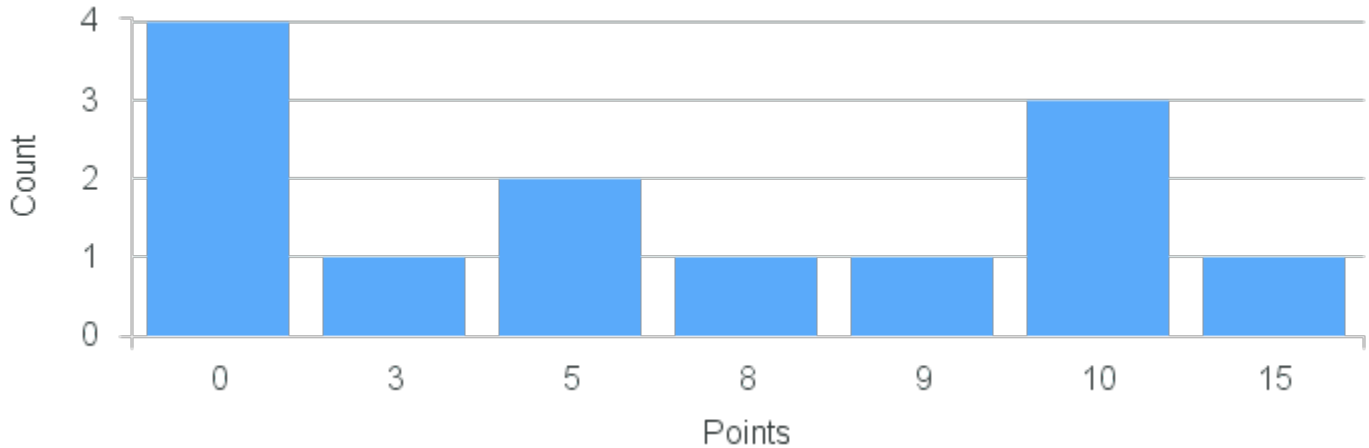

Limit: 14

Fundamentals of Performance Design

Demand: 13

Waitlisted: 0

Department: Theatre and Dance

Term	Block(s)	CRN	Course ID	See Also	Course Limit	Course Demand	Count	Points
Spring 2022	6	22409	TH110 6611	DA110 6611	14	13	1	15
Spring 2022	6	22409	TH110 6611	DA110 6611	14	13	3	10
Spring 2022	6	22409	TH110 6611	DA110 6611	14	13	1	9
Spring 2022	6	22409	TH110 6611	DA110 6611	14	13	1	8
Spring 2022	6	22409	TH110 6611	DA110 6611	14	13	2	5
Spring 2022	6	22409	TH110 6611	DA110 6611	14	13	1	3
Spring 2022	6	22409	TH110 6611	DA110 6611	14	13	4	0