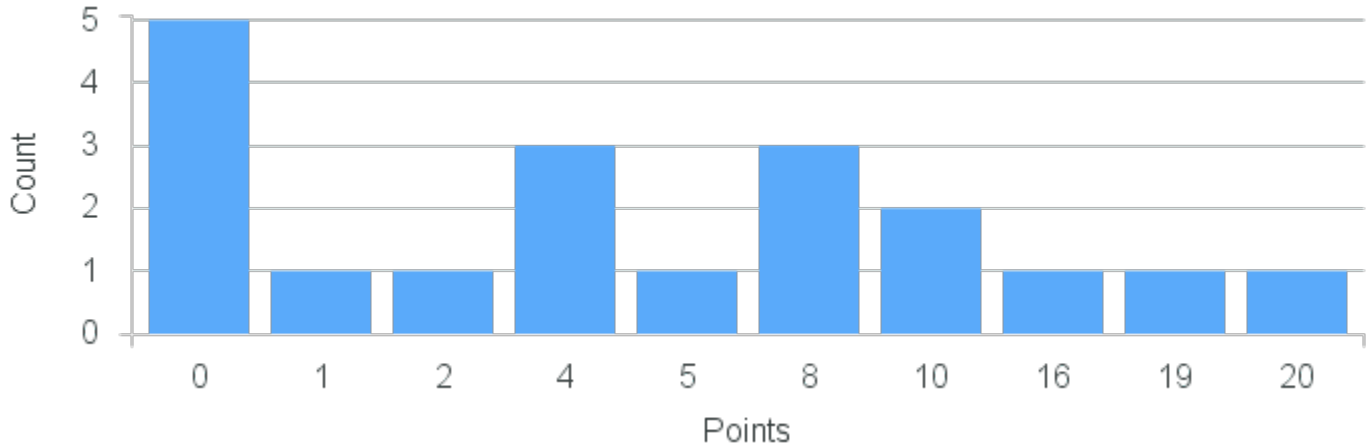

Course Point Distribution for Spring 2022

CRN: 22814

Course ID: DA125 Cross List:
7711

Limit: 25

The Body in Motion

Demand: 19

Waitlisted: 0

Department: Theatre and Dance