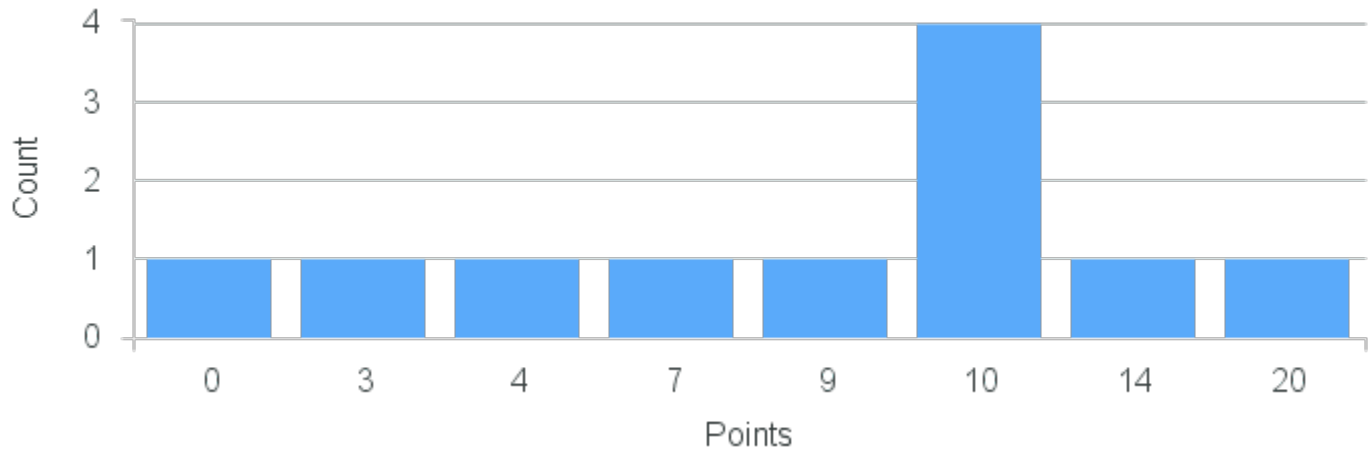

Course Point Distribution for Spring 2022

CRN: 22274

Course ID: PS410 Cross List:
5511

Limit: 10

Tutorial in International Relations

Demand: 11

Waitlisted: 1

Department: Political Science

Min Points: 3

Term	Block(s)	CRN	Course ID	See Also	Course Limit	Course Demand	Count	Points
Spring 2022	5	22274	PS410 5511		10	11	1	20
Spring 2022	5	22274	PS410 5511		10	11	1	14
Spring 2022	5	22274	PS410 5511		10	11	4	10
Spring 2022	5	22274	PS410 5511		10	11	1	9
Spring 2022	5	22274	PS410 5511		10	11	1	7
Spring 2022	5	22274	PS410 5511		10	11	1	4
Spring 2022	5	22274	PS410 5511		10	11	1	3
Spring 2022	5	22274	PS410 5511		10	11	1	0