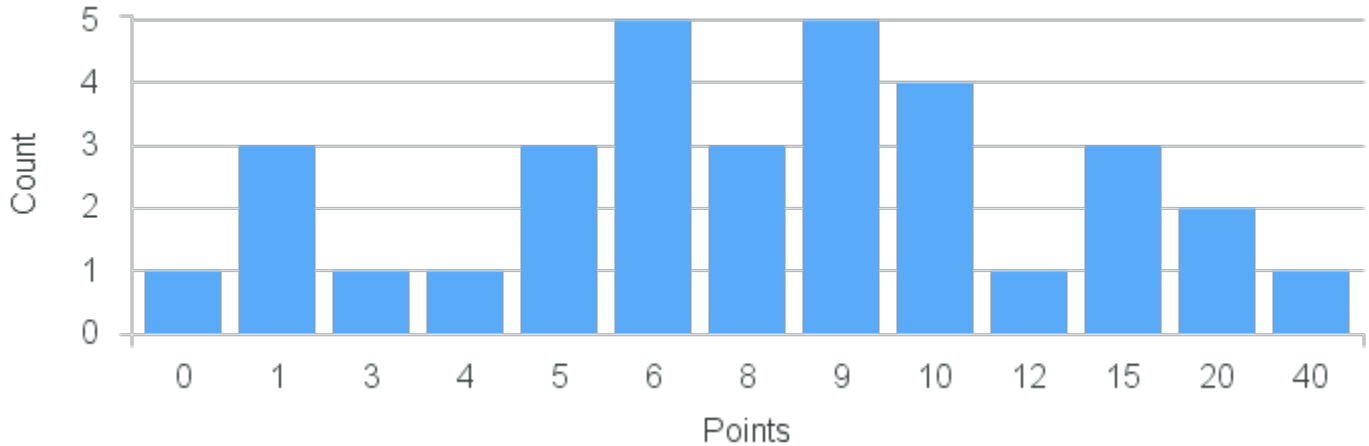

Course Point Distribution for Spring 2022

CRN: 21940

Course ID: ED200 Cross List:
6611

Limit: 25

Teaching Culturally and Linguistically Diverse Learners

Demand: 33

Waitlisted: 8

Department: Education

Min Points: 5

Term	Block(s)	CRN	Course ID	See Also	Course Limit	Course Demand	Count	Points
Spring 2022	6	21940	ED200 6611		25	33	1	40
Spring 2022	6	21940	ED200 6611		25	33	2	20
Spring 2022	6	21940	ED200 6611		25	33	3	15
Spring 2022	6	21940	ED200 6611		25	33	1	12
Spring 2022	6	21940	ED200 6611		25	33	4	10
Spring 2022	6	21940	ED200 6611		25	33	5	9
Spring 2022	6	21940	ED200 6611		25	33	3	8
Spring 2022	6	21940	ED200 6611		25	33	5	6
Spring 2022	6	21940	ED200 6611		25	33	3	5
Spring 2022	6	21940	ED200 6611		25	33	1	4
Spring 2022	6	21940	ED200 6611		25	33	1	3
Spring 2022	6	21940	ED200 6611		25	33	3	1
Spring 2022	6	21940	ED200 6611		25	33	1	0