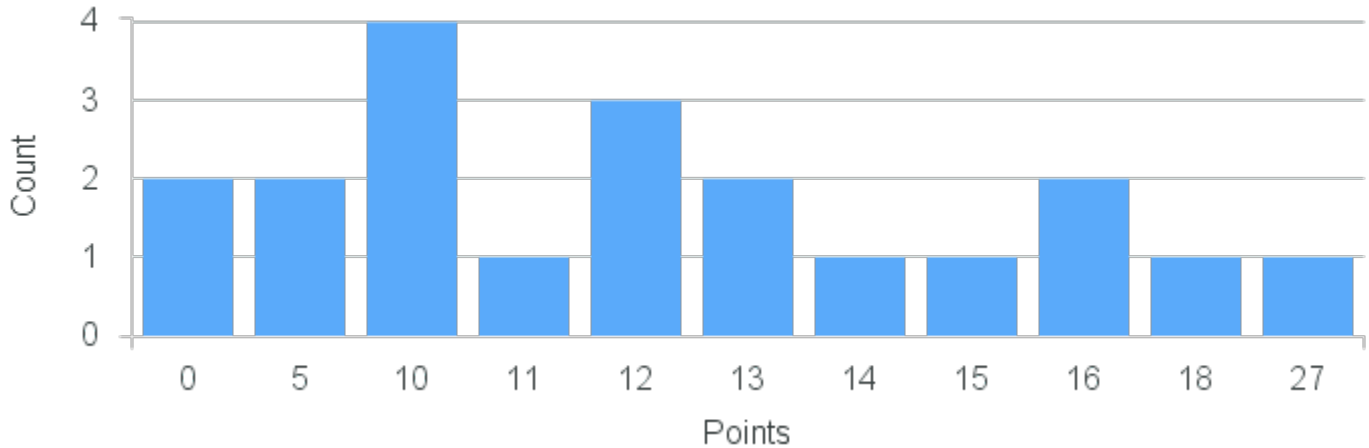

CRN: 22590

Course ID: AS114 Cross List:
6611

Limit: 16

Art Studio Foundations: Three-Dimensional Design

Demand: 20

Waitlisted: 4

Department: Art

Min Points: 10