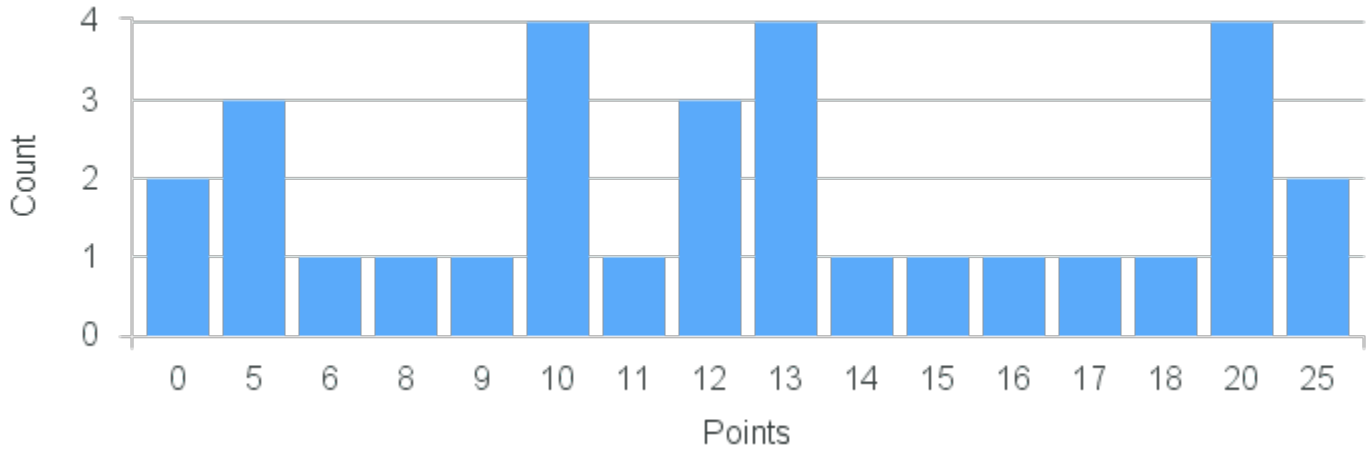

Course Point Distribution for Spring 2022

CRN: 22089

Course ID: EC302 Cross List:
6611

Limit: 25

Macroeconomic Theory

Demand: 31

Waitlisted: 6

Department: Economics &
Business

Min Points: 8

Term	Block(s)	CRN	Course ID	See Also	Course Limit	Course Demand	Count	Points
Spring 2022	6	22089	EC302 6611		25	31	2	25
Spring 2022	6	22089	EC302 6611		25	31	4	20
Spring 2022	6	22089	EC302 6611		25	31	1	18
Spring 2022	6	22089	EC302 6611		25	31	1	17
Spring 2022	6	22089	EC302 6611		25	31	1	16
Spring 2022	6	22089	EC302 6611		25	31	1	15
Spring 2022	6	22089	EC302 6611		25	31	1	14
Spring 2022	6	22089	EC302 6611		25	31	4	13
Spring 2022	6	22089	EC302 6611		25	31	3	12
Spring 2022	6	22089	EC302 6611		25	31	1	11
Spring 2022	6	22089	EC302 6611		25	31	4	10
Spring 2022	6	22089	EC302 6611		25	31	1	9
Spring 2022	6	22089	EC302 6611		25	31	1	8