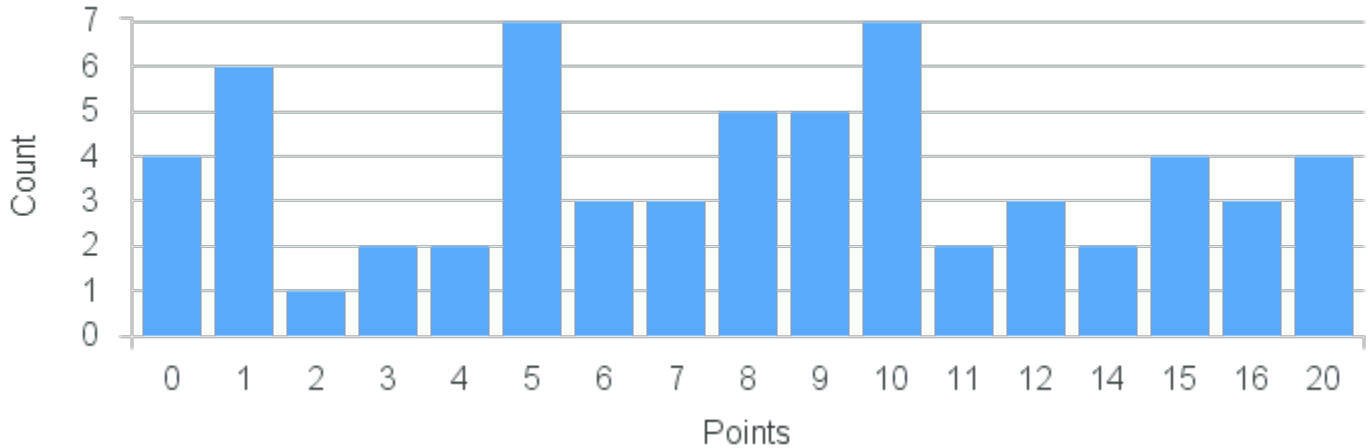

Course Point Distribution for Spring 2022

CRN: 22300

Course ID: SO118 Cross List:
6611

Limit: 25

Deviance and Social Control

Demand: 63

Waitlisted: 38

Department: Sociology

Min Points: 10

Term	Block(s)	CRN	Course ID	See Also	Course Limit	Course Demand	Count	Points
Spring 2022	6	22300	SO118 6611		25	63	4	20
Spring 2022	6	22300	SO118 6611		25	63	3	16
Spring 2022	6	22300	SO118 6611		25	63	4	15
Spring 2022	6	22300	SO118 6611		25	63	2	14
Spring 2022	6	22300	SO118 6611		25	63	3	12
Spring 2022	6	22300	SO118 6611		25	63	2	11
Spring 2022	6	22300	SO118 6611		25	63	7	10
Spring 2022	6	22300	SO118 6611		25	63	5	9
Spring 2022	6	22300	SO118 6611		25	63	5	8
Spring 2022	6	22300	SO118 6611		25	63	3	7
Spring 2022	6	22300	SO118 6611		25	63	3	6
Spring 2022	6	22300	SO118 6611		25	63	7	5
Spring 2022	6	22300	SO118 6611		25	63	2	4
Spring 2022	6	22300	SO118 6611		25	63	2	3