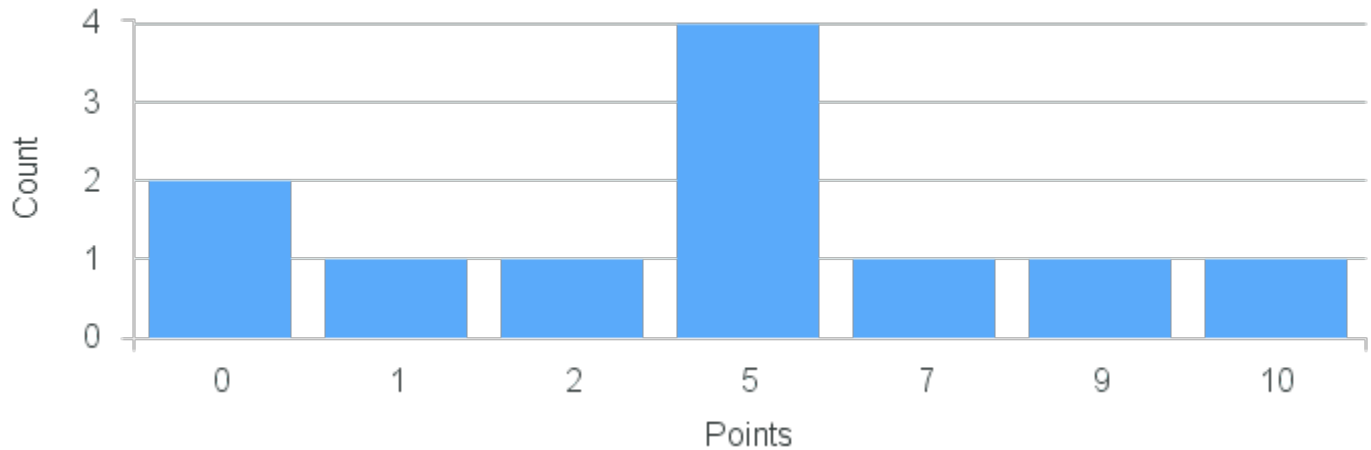

Course Point Distribution for Spring 2022

CRN: 22326

Course ID: MB365 Cross List:
8811

Limit: 25

Laboratory in Genomics

Demand: 11

Waitlisted: 0

Department: Molecular Biology