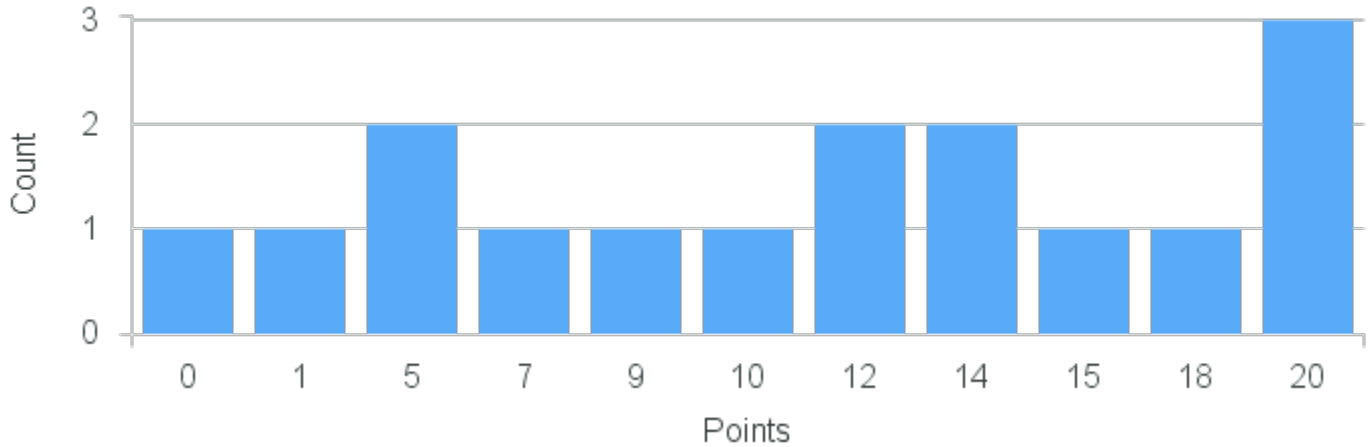

Course Point Distribution for Spring 2022

CRN: 22532

Course ID: MA217 Cross List:
5511

Limit: 25

Probability and Statistical Modeling

Demand: 16

Waitlisted: 0

Department: Mathematics &
Computer Science

Term	Block(s)	CRN	Course ID	See Also	Course Limit	Course Demand	Count	Points
Spring 2022	5	22532	MA217 5511		25	16	3	20
Spring 2022	5	22532	MA217 5511		25	16	1	18
Spring 2022	5	22532	MA217 5511		25	16	1	15
Spring 2022	5	22532	MA217 5511		25	16	2	14
Spring 2022	5	22532	MA217 5511		25	16	2	12
Spring 2022	5	22532	MA217 5511		25	16	1	10
Spring 2022	5	22532	MA217 5511		25	16	1	9
Spring 2022	5	22532	MA217 5511		25	16	1	7
Spring 2022	5	22532	MA217 5511		25	16	2	5
Spring 2022	5	22532	MA217 5511		25	16	1	1
Spring 2022	5	22532	MA217 5511		25	16	1	0