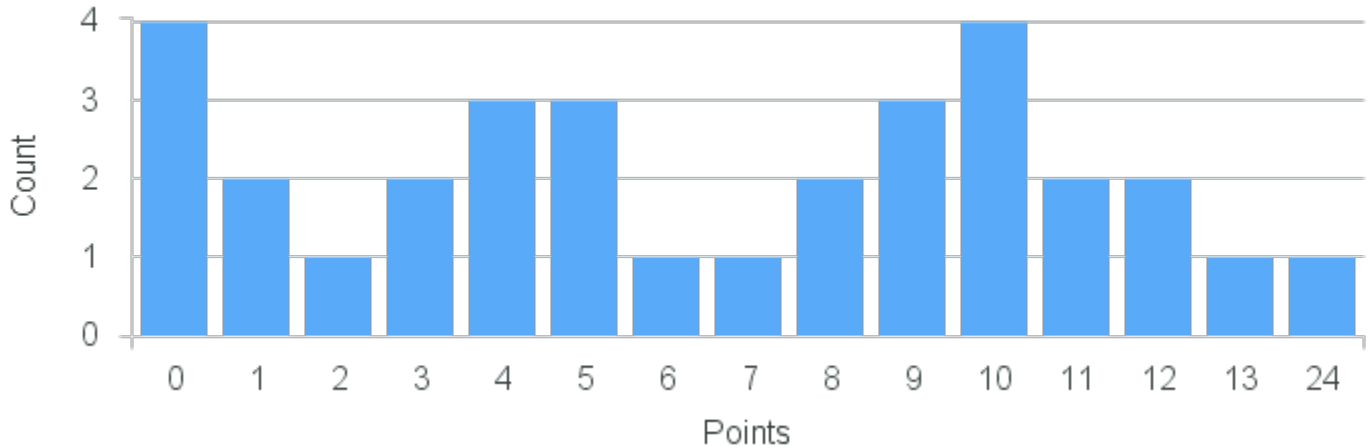

Course Point Distribution for Spring 2022

CRN: 22594

Course ID: ED210 Cross List:
8811

Limit: 25

Power of the Arts in Education

Demand: 32

Waitlisted: 7

Department: Education

Min Points: 3

Term	Block(s)	CRN	Course ID	See Also	Course Limit	Course Demand	Count	Points
Spring 2022	8	22594	ED210 8811		25	32	1	24
Spring 2022	8	22594	ED210 8811		25	32	1	13
Spring 2022	8	22594	ED210 8811		25	32	2	12
Spring 2022	8	22594	ED210 8811		25	32	2	11
Spring 2022	8	22594	ED210 8811		25	32	4	10
Spring 2022	8	22594	ED210 8811		25	32	3	9
Spring 2022	8	22594	ED210 8811		25	32	2	8
Spring 2022	8	22594	ED210 8811		25	32	1	7
Spring 2022	8	22594	ED210 8811		25	32	1	6
Spring 2022	8	22594	ED210 8811		25	32	3	5
Spring 2022	8	22594	ED210 8811		25	32	3	4
Spring 2022	8	22594	ED210 8811		25	32	2	3
Spring 2022	8	22594	ED210 8811		25	32	1	2
Spring 2022	8	22594	ED210 8811		25	32	2	1