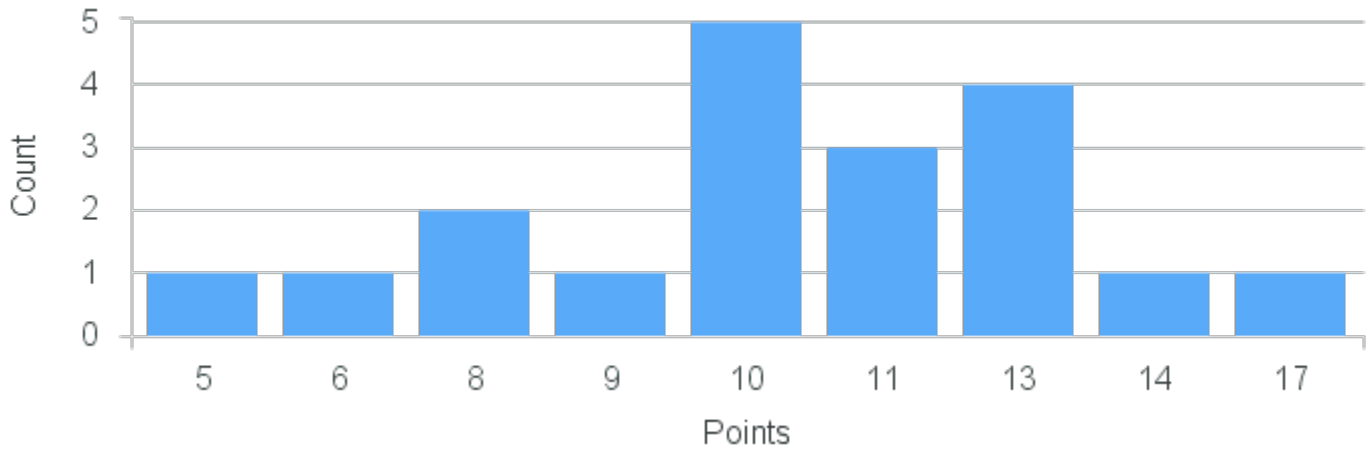

Course Point Distribution for Spring 2022

CRN: 22088

Course ID: EC102 Cross List:
8821

Limit: 25

Principles of Macroeconomics

Demand: 19

Waitlisted: 0

Department: Economics &
Business

Term	Block(s)	CRN	Course ID	See Also	Course Limit	Course Demand	Count	Points
Spring 2022	8	22088	EC102 8821		25	19	1	17
Spring 2022	8	22088	EC102 8821		25	19	1	14
Spring 2022	8	22088	EC102 8821		25	19	4	13
Spring 2022	8	22088	EC102 8821		25	19	3	11
Spring 2022	8	22088	EC102 8821		25	19	5	10
Spring 2022	8	22088	EC102 8821		25	19	1	9
Spring 2022	8	22088	EC102 8821		25	19	2	8
Spring 2022	8	22088	EC102 8821		25	19	1	6
Spring 2022	8	22088	EC102 8821		25	19	1	5