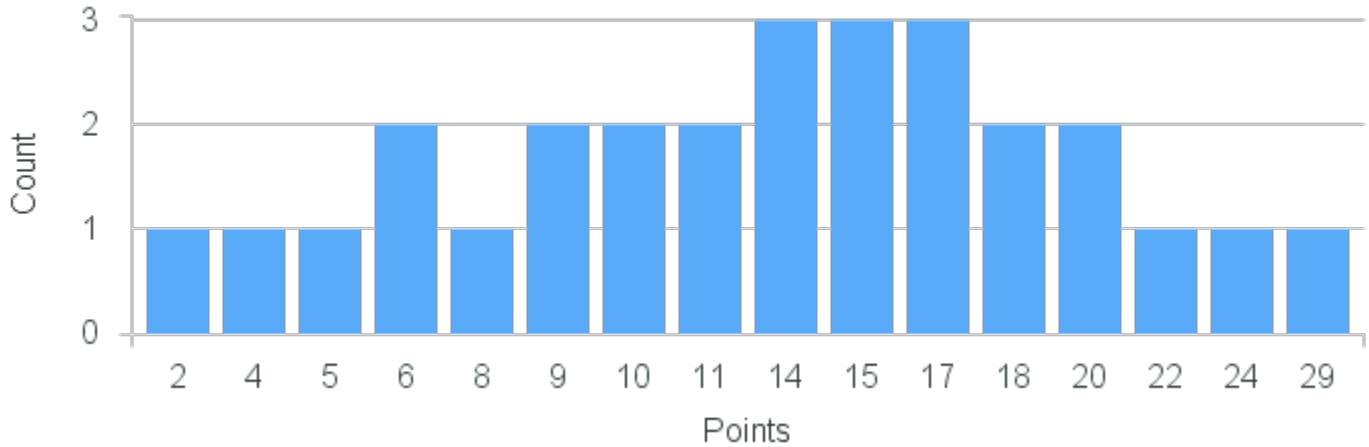

Course Point Distribution for Spring 2022

CRN: 22776

Course ID: BE106 Cross List:
7711

Limit: 24

Biology of Animals

Demand: 28

Waitlisted: 4

Department: Organismal Biology
& Ecology

Min Points: 6

Term	Block(s)	CRN	Course ID	See Also	Course Limit	Course Demand	Count	Points
Spring 2022	7	22776	BE106 7711		24	28	1	29
Spring 2022	7	22776	BE106 7711		24	28	1	24
Spring 2022	7	22776	BE106 7711		24	28	1	22
Spring 2022	7	22776	BE106 7711		24	28	2	20
Spring 2022	7	22776	BE106 7711		24	28	2	18
Spring 2022	7	22776	BE106 7711		24	28	3	17
Spring 2022	7	22776	BE106 7711		24	28	3	15
Spring 2022	7	22776	BE106 7711		24	28	3	14
Spring 2022	7	22776	BE106 7711		24	28	2	11
Spring 2022	7	22776	BE106 7711		24	28	2	10
Spring 2022	7	22776	BE106 7711		24	28	2	9
Spring 2022	7	22776	BE106 7711		24	28	1	8
Spring 2022	7	22776	BE106 7711		24	28	2	6