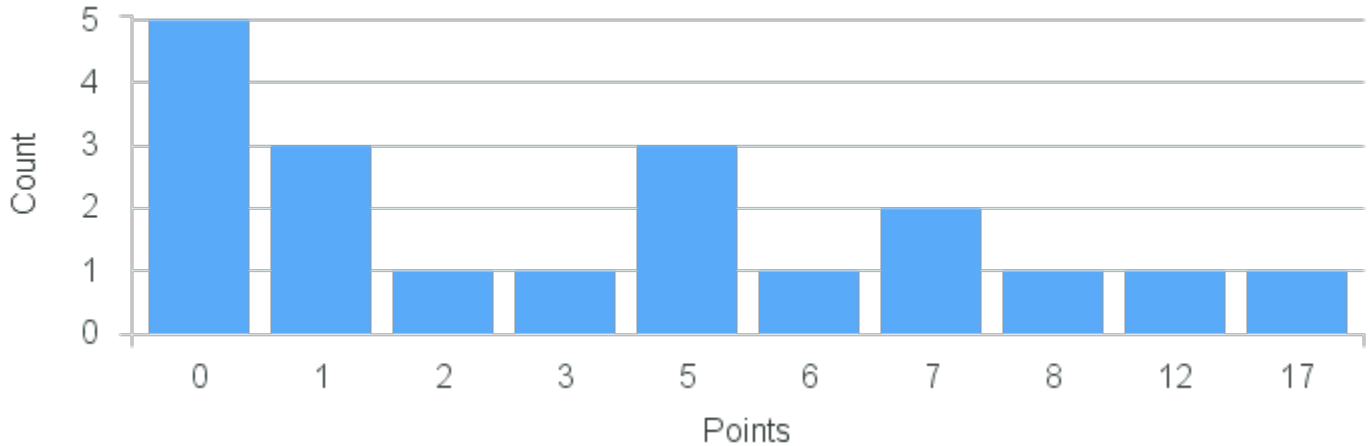

Course Point Distribution for Spring 2022

CRN: 22374

Course ID: FR102 Cross List:
8811

Limit: 18

Elementary French II

Demand: 19

Waitlisted: 1

Department: French & Italian

Min Points: 0

Term	Block(s)	CRN	Course ID	See Also	Course Limit	Course Demand	Count	Points
Spring 2022	8	22374	FR102 8811		18	19	1	17
Spring 2022	8	22374	FR102 8811		18	19	1	12
Spring 2022	8	22374	FR102 8811		18	19	1	8
Spring 2022	8	22374	FR102 8811		18	19	2	7
Spring 2022	8	22374	FR102 8811		18	19	1	6
Spring 2022	8	22374	FR102 8811		18	19	3	5
Spring 2022	8	22374	FR102 8811		18	19	1	3
Spring 2022	8	22374	FR102 8811		18	19	1	2
Spring 2022	8	22374	FR102 8811		18	19	3	1
Spring 2022	8	22374	FR102 8811		18	19	5	0