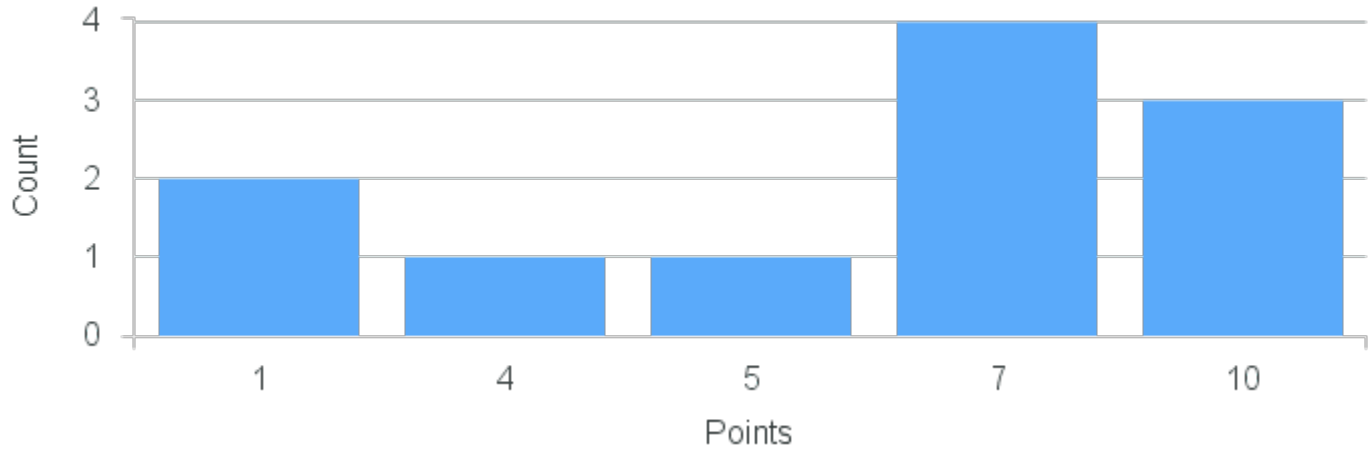

Course Point Distribution for Spring 2022

CRN: 22160

Course ID: CL221 Cross List: HY302 5511
5511

Limit: 25

The Invention of History

Demand: 11

Waitlisted: 0

Department: Classics