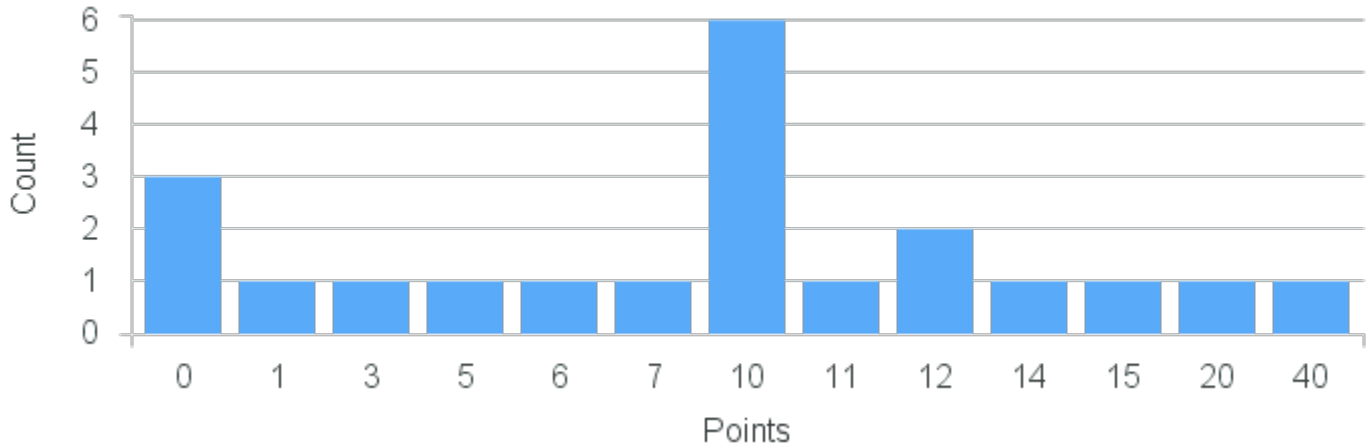

Course Point Distribution for Spring 2022

CRN: 22519

Course ID: MA217 Cross List:
8811

Limit: 25

Probability and Statistical Modeling

Demand: 21

Waitlisted: 0

Department: Mathematics &
Computer Science

Term	Block(s)	CRN	Course ID	See Also	Course Limit	Course Demand	Count	Points
Spring 2022	8	22519	MA217 8811		25	21	1	40
Spring 2022	8	22519	MA217 8811		25	21	1	20
Spring 2022	8	22519	MA217 8811		25	21	1	15
Spring 2022	8	22519	MA217 8811		25	21	1	14
Spring 2022	8	22519	MA217 8811		25	21	2	12
Spring 2022	8	22519	MA217 8811		25	21	1	11
Spring 2022	8	22519	MA217 8811		25	21	6	10
Spring 2022	8	22519	MA217 8811		25	21	1	7
Spring 2022	8	22519	MA217 8811		25	21	1	6
Spring 2022	8	22519	MA217 8811		25	21	1	5
Spring 2022	8	22519	MA217 8811		25	21	1	3
Spring 2022	8	22519	MA217 8811		25	21	1	1
Spring 2022	8	22519	MA217 8811		25	21	3	0