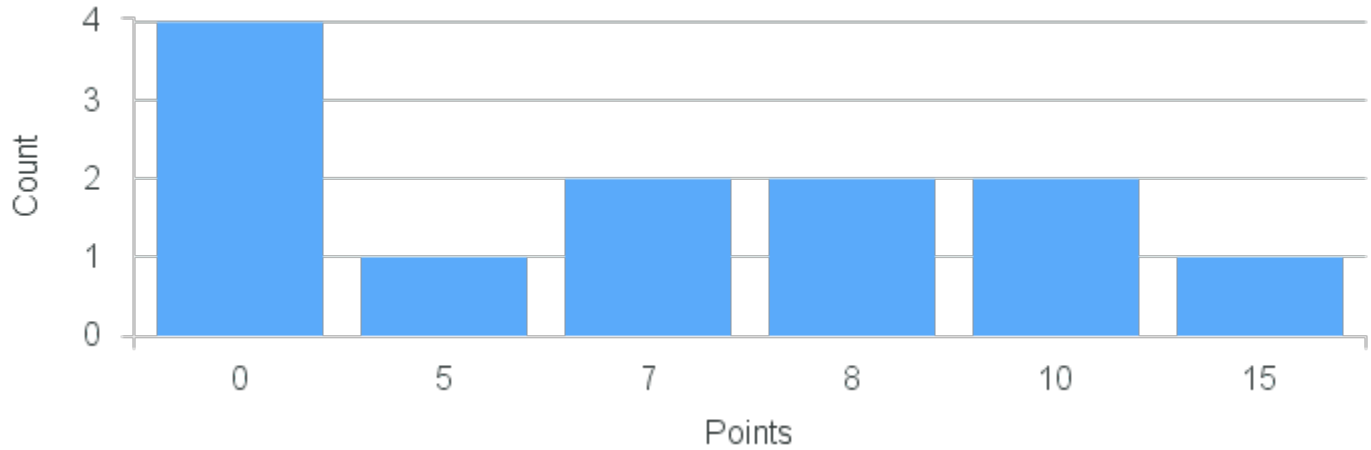

Course Point Distribution for Spring 2022

CRN: 22623

Course ID: PC341 Cross List:
6611

Limit: 25

Mechanics

Demand: 12

Waitlisted: 0

Department: Physics