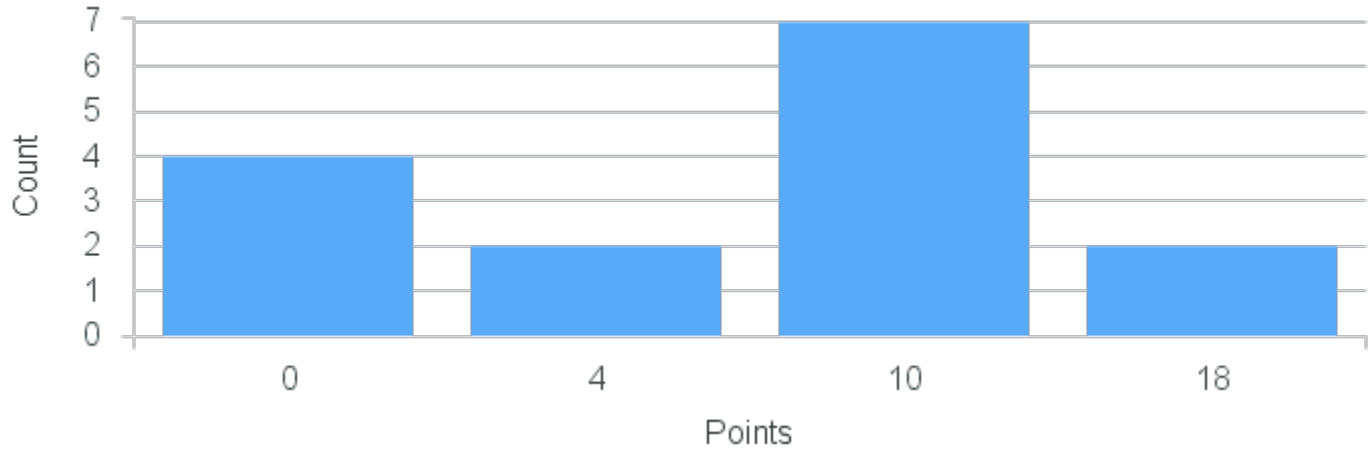

Course Point Distribution for Spring 2022

CRN: 22221

Course ID: RE200 Cross List: PH203 8811
8821

Limit: 25

Topics in Religion: Mysticism

Demand: 15

Waitlisted: 0

Department: Religion

Term	Block(s)	CRN	Course ID	See Also	Course Limit	Course Demand	Count	Points
Spring 2022	8	22221	RE200 8821	PH203 8811	25	15	2	18
Spring 2022	8	22221	RE200 8821	PH203 8811	25	15	7	10
Spring 2022	8	22221	RE200 8821	PH203 8811	25	15	2	4
Spring 2022	8	22221	RE200 8821	PH203 8811	25	15	4	0