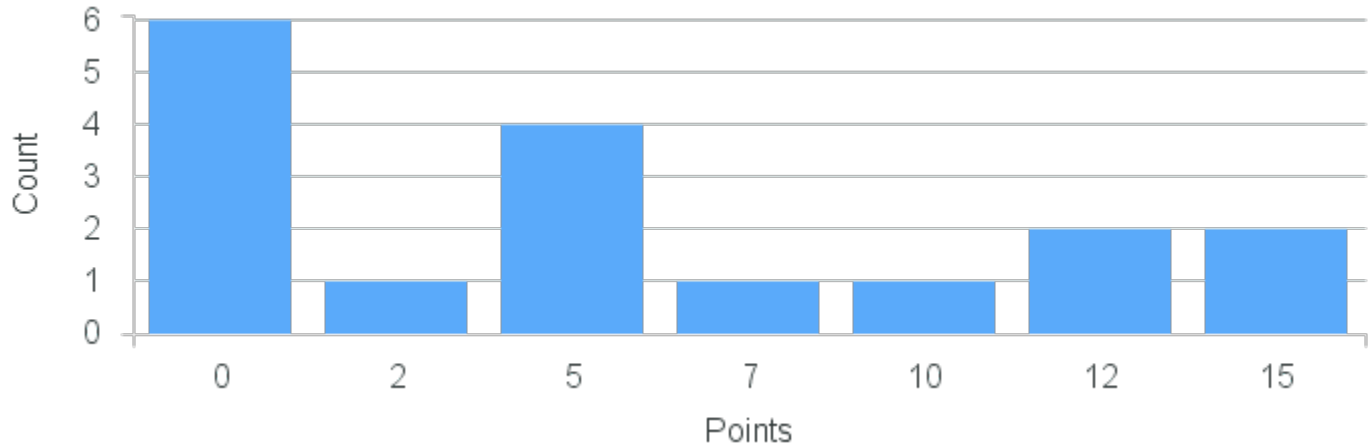

Course Point Distribution for Spring 2022

CRN: 22182

Course ID: SP316 Cross List:
6611

Limit: 25

Topics in Hispanic Literature and Culture: Afro-Latin American Culture and Literature

Demand: 17

Waitlisted: 0

Department: Romance Languages

Term	Block(s)	CRN	Course ID	See Also	Course Limit	Course Demand	Count	Points
Spring 2022	6	22182	SP316 6611		25	17	2	15
Spring 2022	6	22182	SP316 6611		25	17	2	12
Spring 2022	6	22182	SP316 6611		25	17	1	10
Spring 2022	6	22182	SP316 6611		25	17	1	7
Spring 2022	6	22182	SP316 6611		25	17	4	5
Spring 2022	6	22182	SP316 6611		25	17	1	2
Spring 2022	6	22182	SP316 6611		25	17	6	0