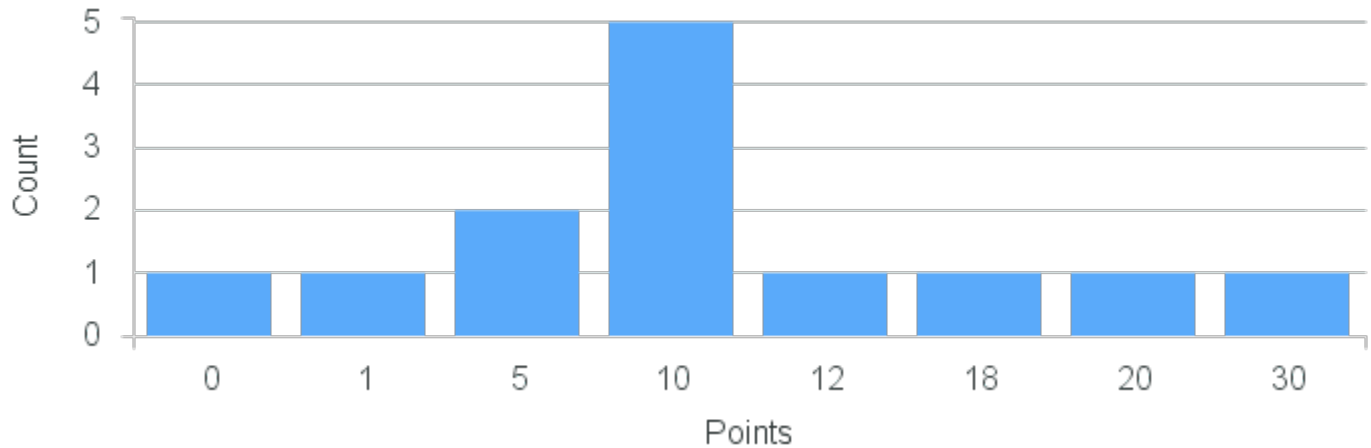

Course Point Distribution for Spring 2022

CRN: 22050

Course ID: CL111 Cross List:
5611

Limit: 18

Latin for Beginners

Demand: 13

Waitlisted: 0

Department: Classics

Term	Block(s)	CRN	Course ID	See Also	Course Limit	Course Demand	Count	Points
Spring 2022	5-6	22050	CL111 5611		18	13	1	30
Spring 2022	5-6	22050	CL111 5611		18	13	1	20
Spring 2022	5-6	22050	CL111 5611		18	13	1	18
Spring 2022	5-6	22050	CL111 5611		18	13	1	12
Spring 2022	5-6	22050	CL111 5611		18	13	5	10
Spring 2022	5-6	22050	CL111 5611		18	13	2	5
Spring 2022	5-6	22050	CL111 5611		18	13	1	1
Spring 2022	5-6	22050	CL111 5611		18	13	1	0