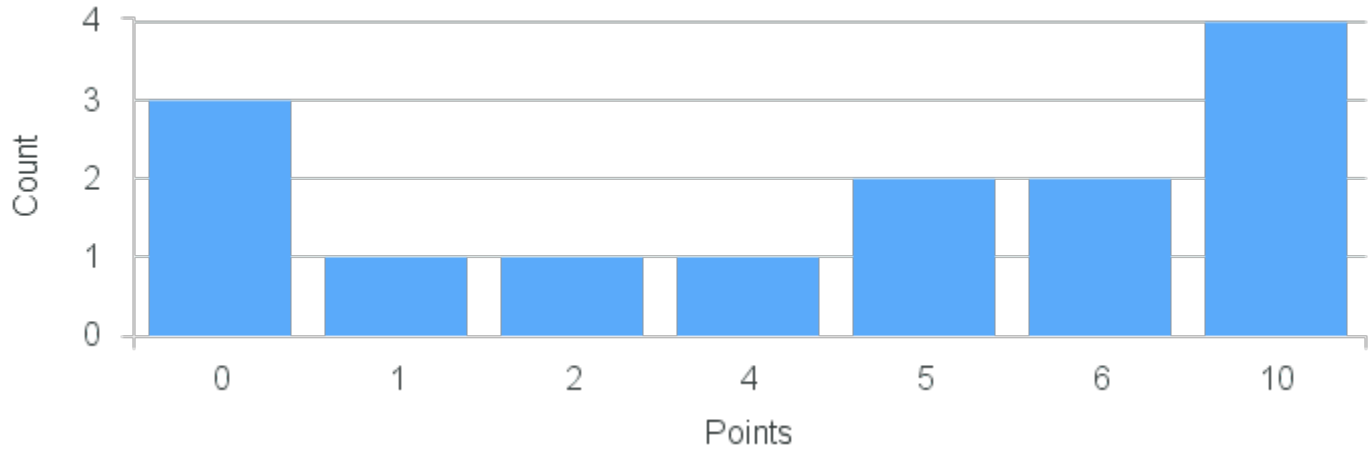

Course Point Distribution for Spring 2022

CRN: 22522

Course ID: MA421 Cross List:
6611

Limit: 25

Abstract Algebra II

Demand: 14

Waitlisted: 0

Department: Mathematics &
Computer Science