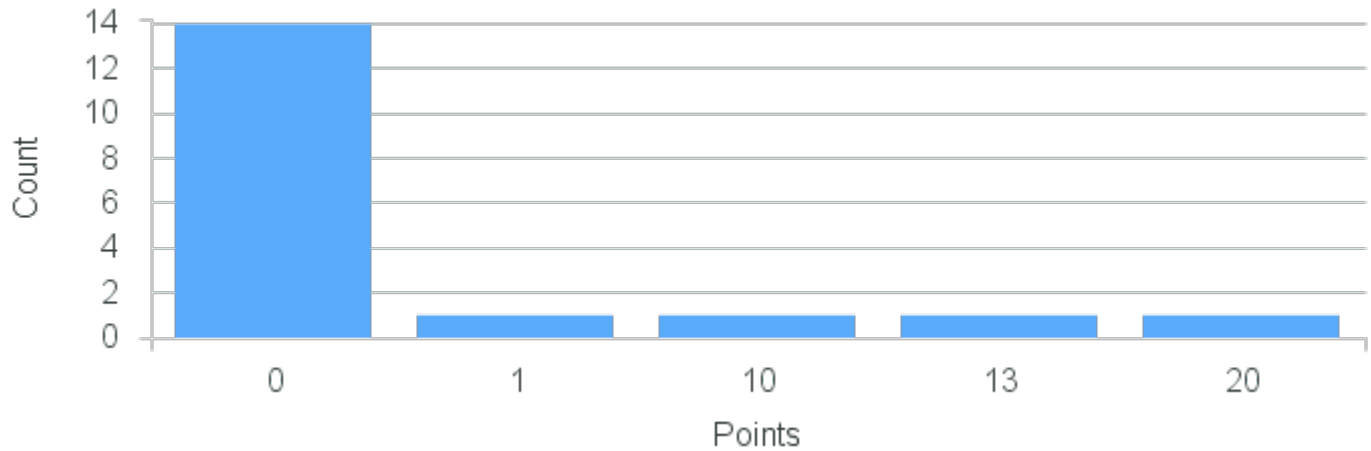

Course Point Distribution for Spring 2022

CRN: 21756

Course ID: FM400 Cross List:
5511

Limit: 16

Independent Film, Filmmaking, and the Sundance Film Festival

Demand: 18

Waitlisted: 2

Department: Film and New Media
Studies

Min Points: 0

Term	Block(s)	CRN	Course ID	See Also	Course Limit	Course Demand	Count	Points
Spring 2022	5	21756	FM400 5511		16	18	1	20
Spring 2022	5	21756	FM400 5511		16	18	1	13
Spring 2022	5	21756	FM400 5511		16	18	1	10
Spring 2022	5	21756	FM400 5511		16	18	1	1
Spring 2022	5	21756	FM400 5511		16	18	14	0