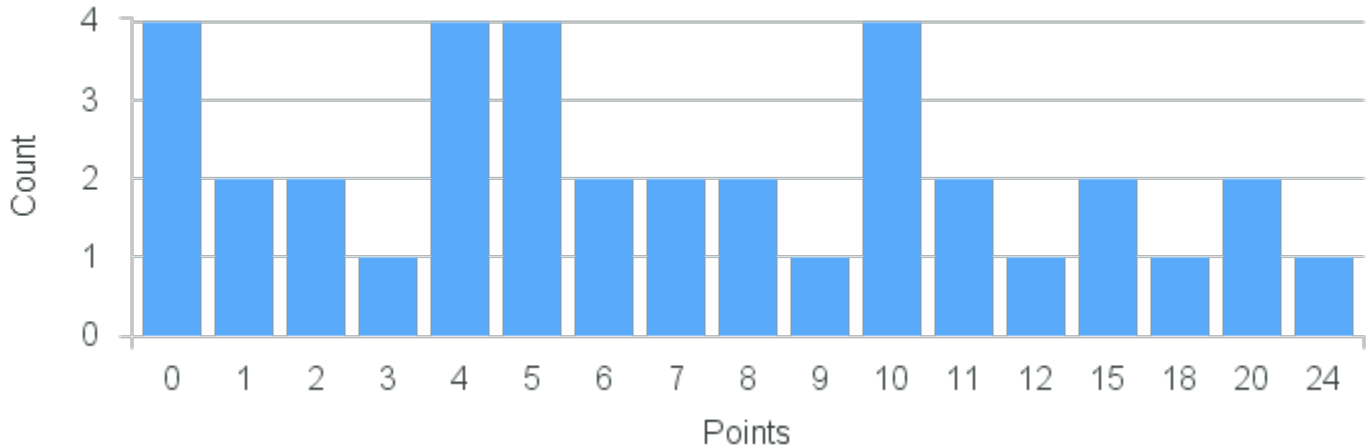

Course Point Distribution for Spring 2022

CRN: 22149

Course ID: AN101 Cross List:
8811

Limit: 25

Paleo-fantasies and Other

Demand: 37

Waitlisted: 12

Department: Anthropology

Min Points: 4

Term	Block(s)	CRN	Course ID	See Also	Course Limit	Course Demand	Count	Points
Spring 2022	8	22149	AN101 8811		25	37	1	24
Spring 2022	8	22149	AN101 8811		25	37	2	20
Spring 2022	8	22149	AN101 8811		25	37	1	18
Spring 2022	8	22149	AN101 8811		25	37	2	15
Spring 2022	8	22149	AN101 8811		25	37	1	12
Spring 2022	8	22149	AN101 8811		25	37	2	11
Spring 2022	8	22149	AN101 8811		25	37	4	10
Spring 2022	8	22149	AN101 8811		25	37	1	9
Spring 2022	8	22149	AN101 8811		25	37	2	8
Spring 2022	8	22149	AN101 8811		25	37	2	7
Spring 2022	8	22149	AN101 8811		25	37	2	6
Spring 2022	8	22149	AN101 8811		25	37	4	5
Spring 2022	8	22149	AN101 8811		25	37	4	4
Spring 2022	8	22149	AN101 8811		25	37	1	3