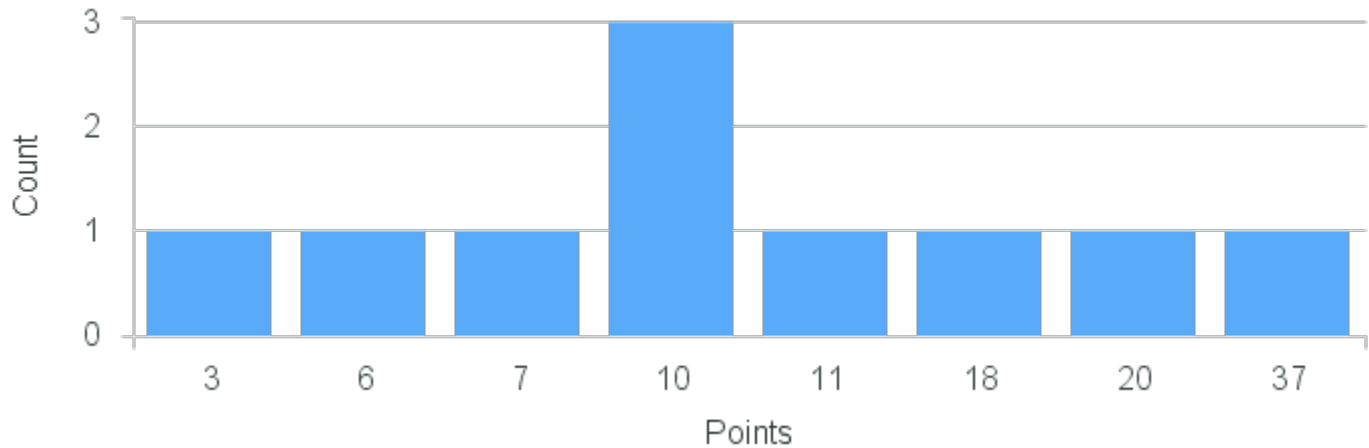

Course Point Distribution for Spring 2022

CRN: 22844

Course ID: EN252 Cross List:
8811

Limit: 12

Topics in Literature by Native American Writers:

Demand: 10

Waitlisted: 0

Department: English