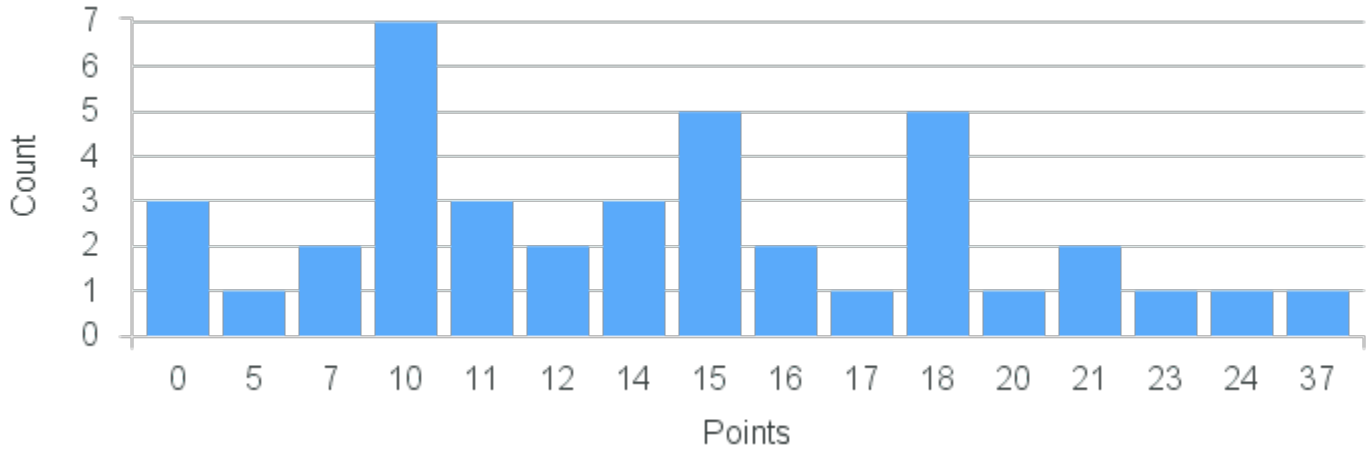

Course Point Distribution for Spring 2022

CRN: 21804

Course ID: EV128 Cross List:
8811

Limit: 25

Introduction to Global Climate Change

Demand: 40

Waitlisted: 15

Department: Environmental
Science

Min Points: 11

Term	Block(s)	CRN	Course ID	See Also	Course Limit	Course Demand	Count	Points
Spring 2022	8	21804	EV128 8811		25	40	1	37
Spring 2022	8	21804	EV128 8811		25	40	1	24
Spring 2022	8	21804	EV128 8811		25	40	1	23
Spring 2022	8	21804	EV128 8811		25	40	2	21
Spring 2022	8	21804	EV128 8811		25	40	1	20
Spring 2022	8	21804	EV128 8811		25	40	5	18
Spring 2022	8	21804	EV128 8811		25	40	1	17
Spring 2022	8	21804	EV128 8811		25	40	2	16
Spring 2022	8	21804	EV128 8811		25	40	5	15
Spring 2022	8	21804	EV128 8811		25	40	3	14
Spring 2022	8	21804	EV128 8811		25	40	2	12
Spring 2022	8	21804	EV128 8811		25	40	3	11
Spring 2022	8	21804	EV128 8811		25	40	7	10