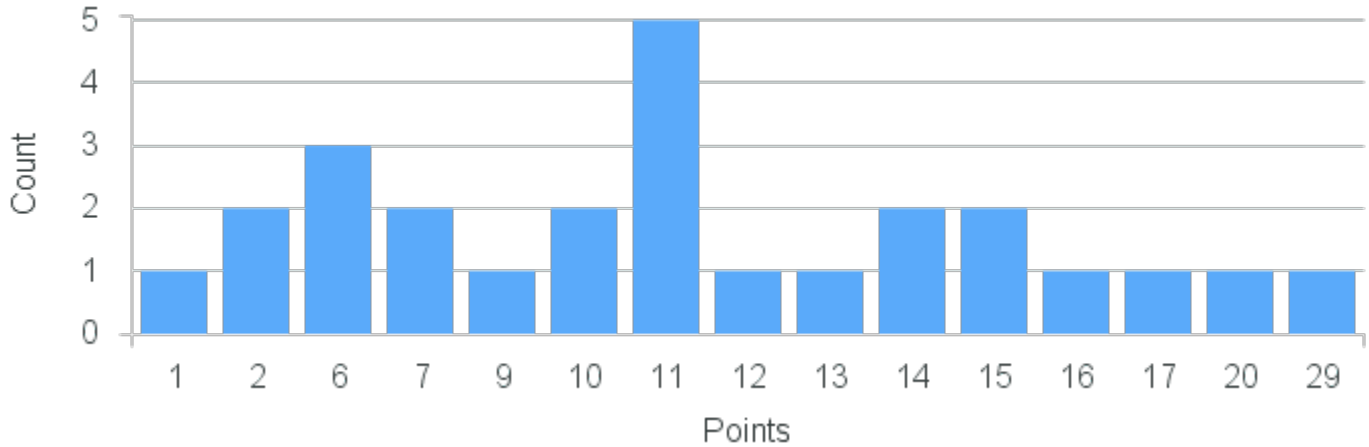

Course Point Distribution for Spring 2022

CRN: 22535

Course ID: MA220 Cross List:
6611

Limit: 25

Linear Algebra

Demand: 26

Waitlisted: 1

Department: Mathematics &
Computer Science

Min Points: 2

Term	Block(s)	CRN	Course ID	See Also	Course Limit	Course Demand	Count	Points
Spring 2022	6	22535	MA220 6611		25	26	1	29
Spring 2022	6	22535	MA220 6611		25	26	1	20
Spring 2022	6	22535	MA220 6611		25	26	1	17
Spring 2022	6	22535	MA220 6611		25	26	1	16
Spring 2022	6	22535	MA220 6611		25	26	2	15
Spring 2022	6	22535	MA220 6611		25	26	2	14
Spring 2022	6	22535	MA220 6611		25	26	1	13
Spring 2022	6	22535	MA220 6611		25	26	1	12
Spring 2022	6	22535	MA220 6611		25	26	5	11
Spring 2022	6	22535	MA220 6611		25	26	2	10
Spring 2022	6	22535	MA220 6611		25	26	1	9
Spring 2022	6	22535	MA220 6611		25	26	2	7
Spring 2022	6	22535	MA220 6611		25	26	3	6