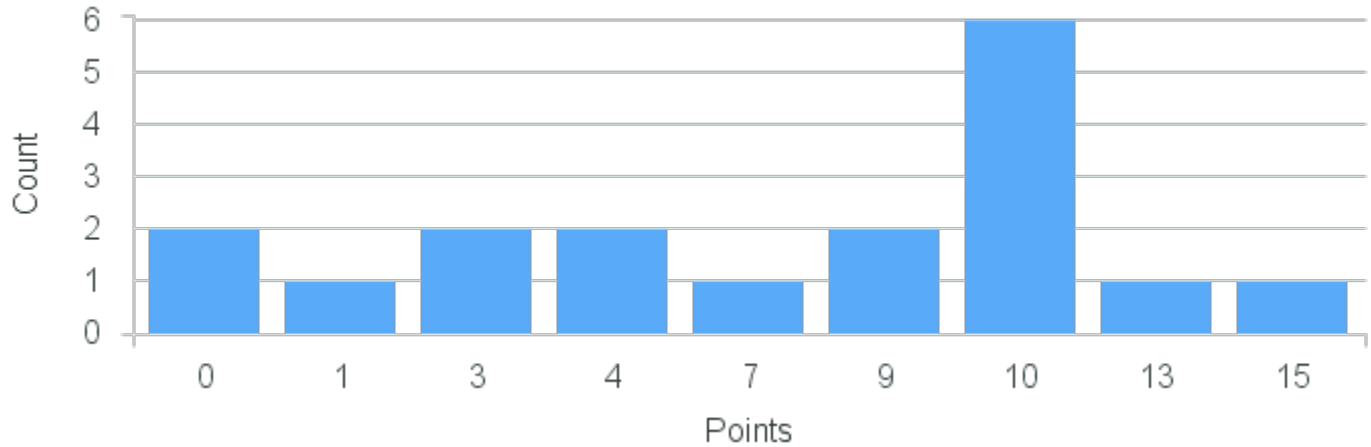

Course Point Distribution for Spring 2022

CRN: 22092

Course ID: BU316 Cross List:
8811

Limit: 25

Theory of Business Finance

Demand: 18

Waitlisted: 0

Department: Economics &
Business

Term	Block(s)	CRN	Course ID	See Also	Course Limit	Course Demand	Count	Points
Spring 2022	8	22092	BU316 8811		25	18	1	15
Spring 2022	8	22092	BU316 8811		25	18	1	13
Spring 2022	8	22092	BU316 8811		25	18	6	10
Spring 2022	8	22092	BU316 8811		25	18	2	9
Spring 2022	8	22092	BU316 8811		25	18	1	7
Spring 2022	8	22092	BU316 8811		25	18	2	4
Spring 2022	8	22092	BU316 8811		25	18	2	3
Spring 2022	8	22092	BU316 8811		25	18	1	1
Spring 2022	8	22092	BU316 8811		25	18	2	0