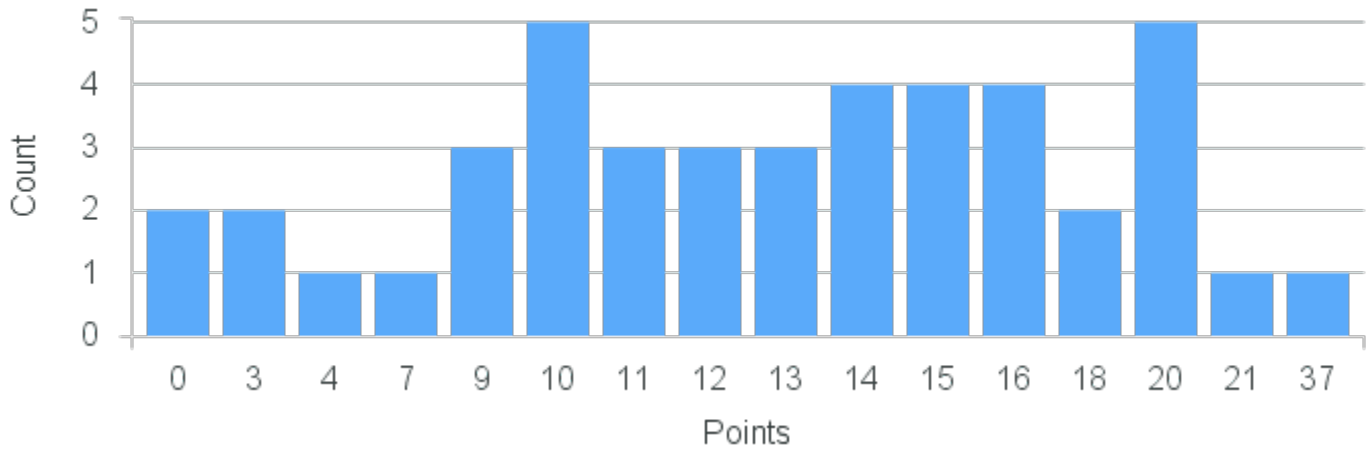

Course Point Distribution for Spring 2022

CRN: 22543

Course ID: MA117 Cross List:
7721

Limit: 25

Probability & Statistics

Demand: 44

Waitlisted: 19

Department: Mathematics &
Computer Science

Min Points: 12

Term	Block(s)	CRN	Course ID	See Also	Course Limit	Course Demand	Count	Points
Spring 2022	7	22543	MA117 7721		25	44	1	37
Spring 2022	7	22543	MA117 7721		25	44	1	21
Spring 2022	7	22543	MA117 7721		25	44	5	20
Spring 2022	7	22543	MA117 7721		25	44	2	18
Spring 2022	7	22543	MA117 7721		25	44	4	16
Spring 2022	7	22543	MA117 7721		25	44	4	15
Spring 2022	7	22543	MA117 7721		25	44	4	14
Spring 2022	7	22543	MA117 7721		25	44	3	13
Spring 2022	7	22543	MA117 7721		25	44	3	12
Spring 2022	7	22543	MA117 7721		25	44	3	11
Spring 2022	7	22543	MA117 7721		25	44	5	10
Spring 2022	7	22543	MA117 7721		25	44	3	9
Spring 2022	7	22543	MA117 7721		25	44	1	7