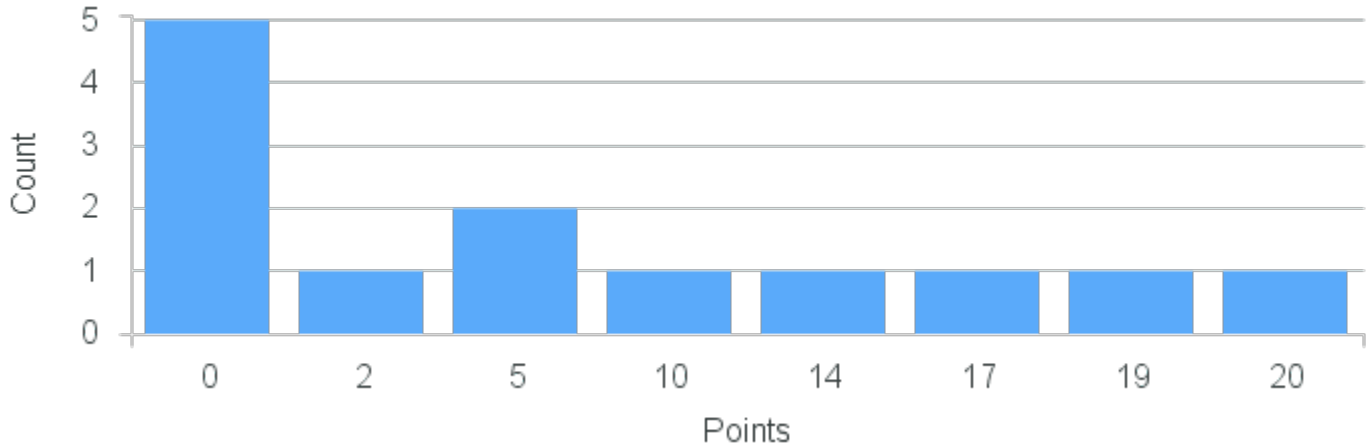

Course Point Distribution for Spring 2022

CRN: 21794

Course ID: EV391 Cross List:
5511

Limit: 25

Junior Research Seminar

Demand: 13

Waitlisted: 0

Department: Environmental
Science

Term	Block(s)	CRN	Course ID	See Also	Course Limit	Course Demand	Count	Points
Spring 2022	5	21794	EV391 5511		25	13	1	20
Spring 2022	5	21794	EV391 5511		25	13	1	19
Spring 2022	5	21794	EV391 5511		25	13	1	17
Spring 2022	5	21794	EV391 5511		25	13	1	14
Spring 2022	5	21794	EV391 5511		25	13	1	10
Spring 2022	5	21794	EV391 5511		25	13	2	5
Spring 2022	5	21794	EV391 5511		25	13	1	2
Spring 2022	5	21794	EV391 5511		25	13	5	0