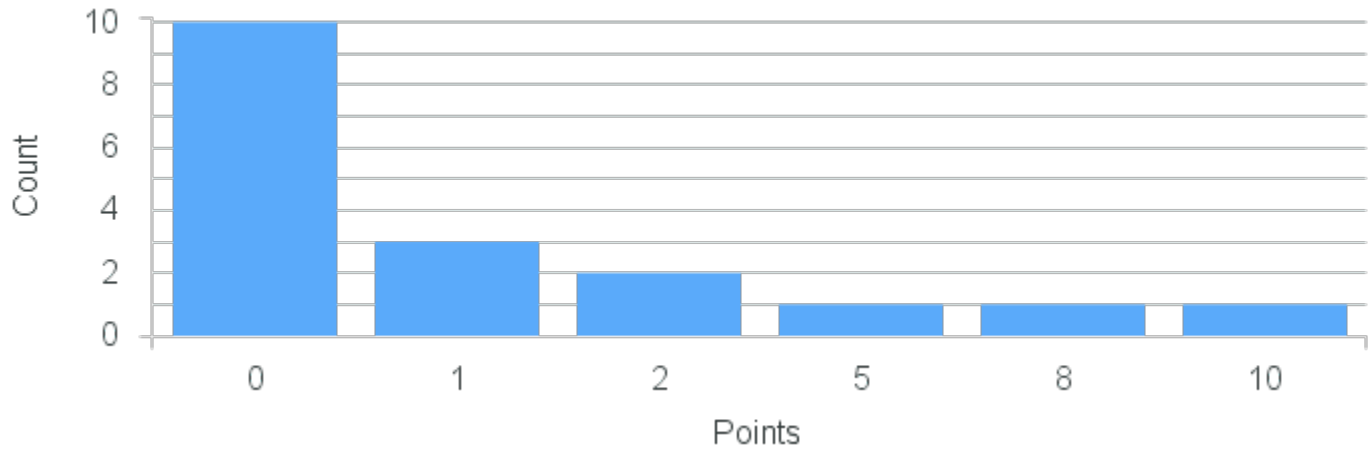

Course Point Distribution for Spring 2022

CRN: 21859

Course ID: HY420 Cross List:
6611

Limit: 24

Senior Essay

Demand: 18

Waitlisted: 0

Department: History