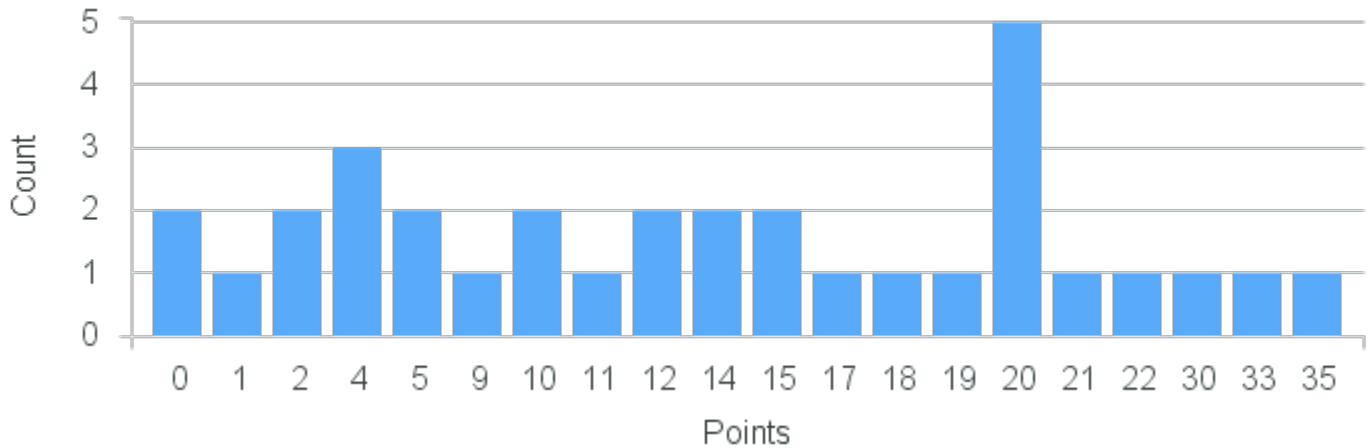

Course Point Distribution for Spring 2022

CRN: 21828

Course ID: PY100 Cross List:
8811

Limit: 25

Introduction to Psychology: Bases of Behavior

Demand: 33

Waitlisted: 8

Department: Psychology

Min Points: 5

Term	Block(s)	CRN	Course ID	See Also	Course Limit	Course Demand	Count	Points
Spring 2022	8	21828	PY100 8811		25	33	1	35
Spring 2022	8	21828	PY100 8811		25	33	1	33
Spring 2022	8	21828	PY100 8811		25	33	1	30
Spring 2022	8	21828	PY100 8811		25	33	1	22
Spring 2022	8	21828	PY100 8811		25	33	1	21
Spring 2022	8	21828	PY100 8811		25	33	5	20
Spring 2022	8	21828	PY100 8811		25	33	1	19
Spring 2022	8	21828	PY100 8811		25	33	1	18
Spring 2022	8	21828	PY100 8811		25	33	1	17
Spring 2022	8	21828	PY100 8811		25	33	2	15
Spring 2022	8	21828	PY100 8811		25	33	2	14
Spring 2022	8	21828	PY100 8811		25	33	2	12
Spring 2022	8	21828	PY100 8811		25	33	1	11
Spring 2022	8	21828	PY100 8811		25	33	2	10