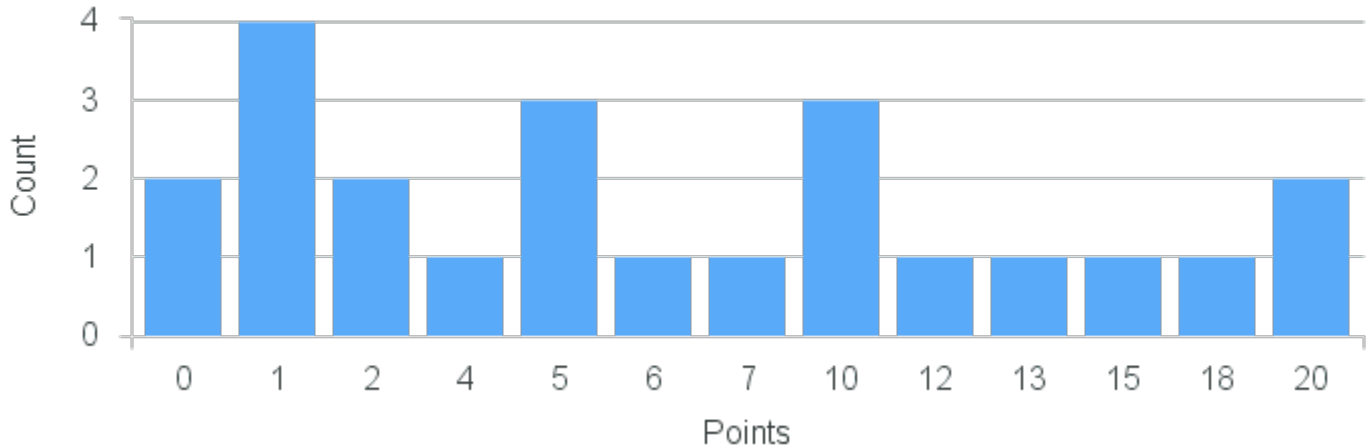

Course Point Distribution for Spring 2022

CRN: 22214

Course ID: RE200 Cross List: RM200 7721
7711

Limit: 25

Topics in Religion: Religion and Race in the Modern World

Demand: 23

Waitlisted: 0

Department: Religion

Term	Block(s)	CRN	Course ID	See Also	Course Limit	Course Demand	Count	Points
Spring 2022	7	22214	RE200 7711	RM200 7721	25	23	2	20
Spring 2022	7	22214	RE200 7711	RM200 7721	25	23	1	18
Spring 2022	7	22214	RE200 7711	RM200 7721	25	23	1	15
Spring 2022	7	22214	RE200 7711	RM200 7721	25	23	1	13
Spring 2022	7	22214	RE200 7711	RM200 7721	25	23	1	12
Spring 2022	7	22214	RE200 7711	RM200 7721	25	23	3	10
Spring 2022	7	22214	RE200 7711	RM200 7721	25	23	1	7
Spring 2022	7	22214	RE200 7711	RM200 7721	25	23	1	6
Spring 2022	7	22214	RE200 7711	RM200 7721	25	23	3	5
Spring 2022	7	22214	RE200 7711	RM200 7721	25	23	1	4
Spring 2022	7	22214	RE200 7711	RM200 7721	25	23	2	2
Spring 2022	7	22214	RE200 7711	RM200 7721	25	23	4	1
Spring 2022	7	22214	RE200 7711	RM200 7721	25	23	2	0