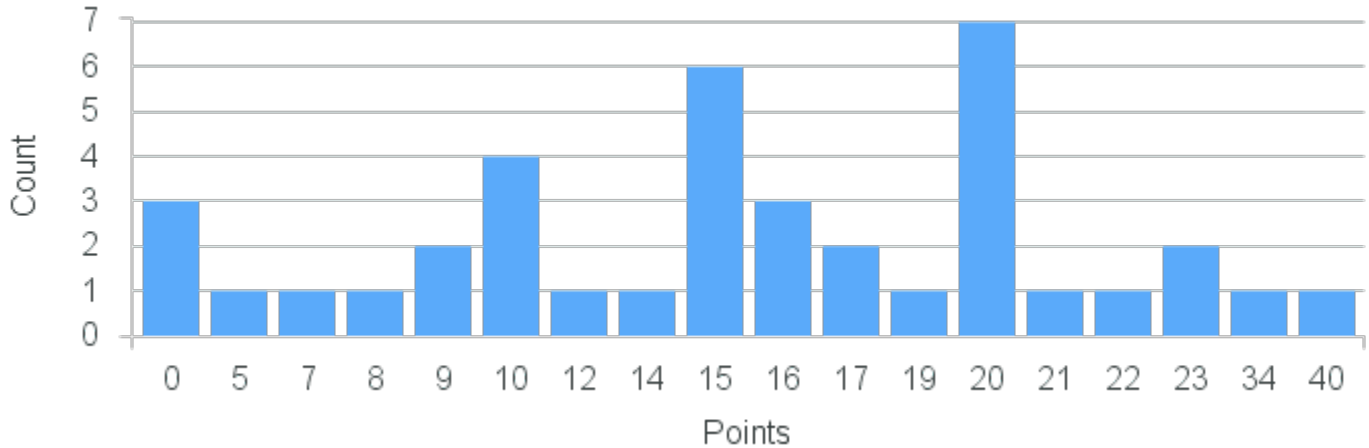

Course Point Distribution for Spring 2022

CRN: 21835

Course ID: PY100 Cross List:
6611

Limit: 25

Introduction to Psychology: Bases of Behavior

Demand: 39

Waitlisted: 14

Department: Psychology

Min Points: 15

Term	Block(s)	CRN	Course ID	See Also	Course Limit	Course Demand	Count	Points
Spring 2022	6	21835	PY100 6611		25	39	1	40
Spring 2022	6	21835	PY100 6611		25	39	1	34
Spring 2022	6	21835	PY100 6611		25	39	2	23
Spring 2022	6	21835	PY100 6611		25	39	1	22
Spring 2022	6	21835	PY100 6611		25	39	1	21
Spring 2022	6	21835	PY100 6611		25	39	7	20
Spring 2022	6	21835	PY100 6611		25	39	1	19
Spring 2022	6	21835	PY100 6611		25	39	2	17
Spring 2022	6	21835	PY100 6611		25	39	3	16
Spring 2022	6	21835	PY100 6611		25	39	6	15
Spring 2022	6	21835	PY100 6611		25	39	1	14
Spring 2022	6	21835	PY100 6611		25	39	1	12
Spring 2022	6	21835	PY100 6611		25	39	4	10
Spring 2022	6	21835	PY100 6611		25	39	2	9