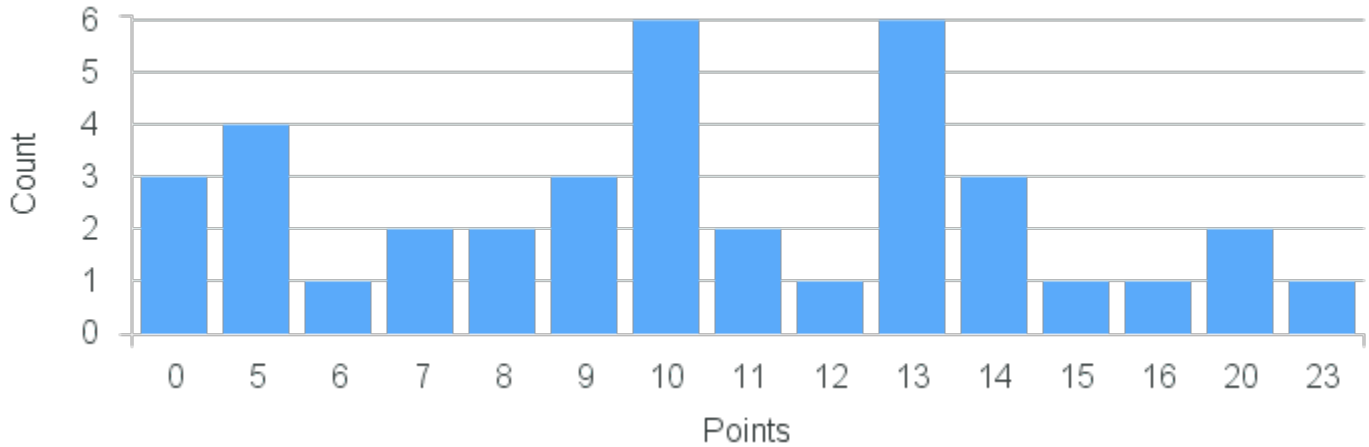

Course Point Distribution for Spring 2022

CRN: 22508

Course ID: MA204 Cross List:
5511

Limit: 25

Calculus 3

Demand: 38

Waitlisted: 13

Department: Mathematics &
Computer Science

Min Points: 9

Term	Block(s)	CRN	Course ID	See Also	Course Limit	Course Demand	Count	Points
Spring 2022	5	22508	MA204 5511		25	38	1	23
Spring 2022	5	22508	MA204 5511		25	38	2	20
Spring 2022	5	22508	MA204 5511		25	38	1	16
Spring 2022	5	22508	MA204 5511		25	38	1	15
Spring 2022	5	22508	MA204 5511		25	38	3	14
Spring 2022	5	22508	MA204 5511		25	38	6	13
Spring 2022	5	22508	MA204 5511		25	38	1	12
Spring 2022	5	22508	MA204 5511		25	38	2	11
Spring 2022	5	22508	MA204 5511		25	38	6	10
Spring 2022	5	22508	MA204 5511		25	38	3	9
Spring 2022	5	22508	MA204 5511		25	38	2	8
Spring 2022	5	22508	MA204 5511		25	38	2	7
Spring 2022	5	22508	MA204 5511		25	38	1	6