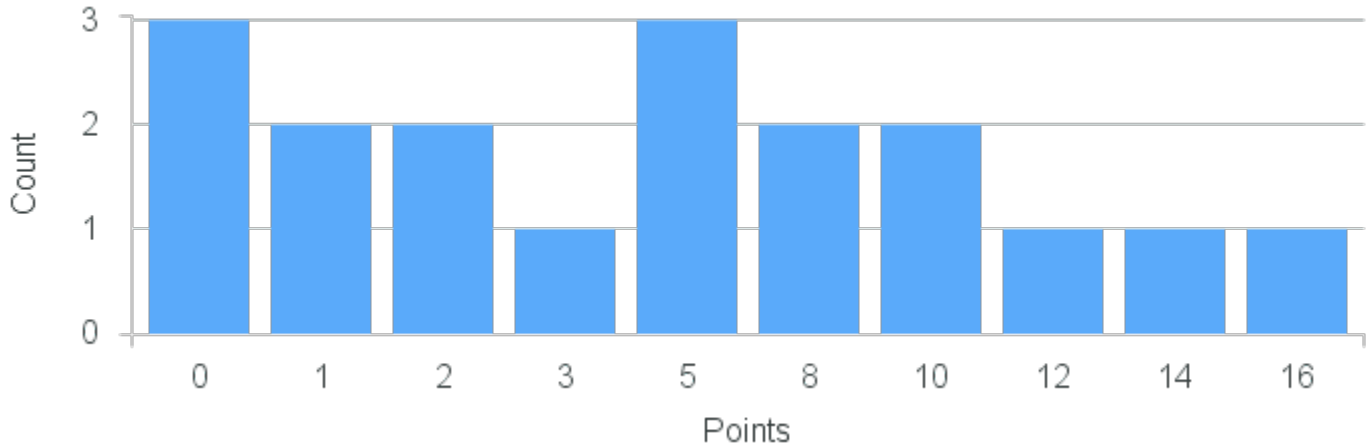

Course Point Distribution for Spring 2022

CRN: 22084

Course ID: EC406 Cross List:
8811

Limit: 25

Mathematical Economics of Game Theory

Demand: 18

Waitlisted: 0

Department: Economics &
Business