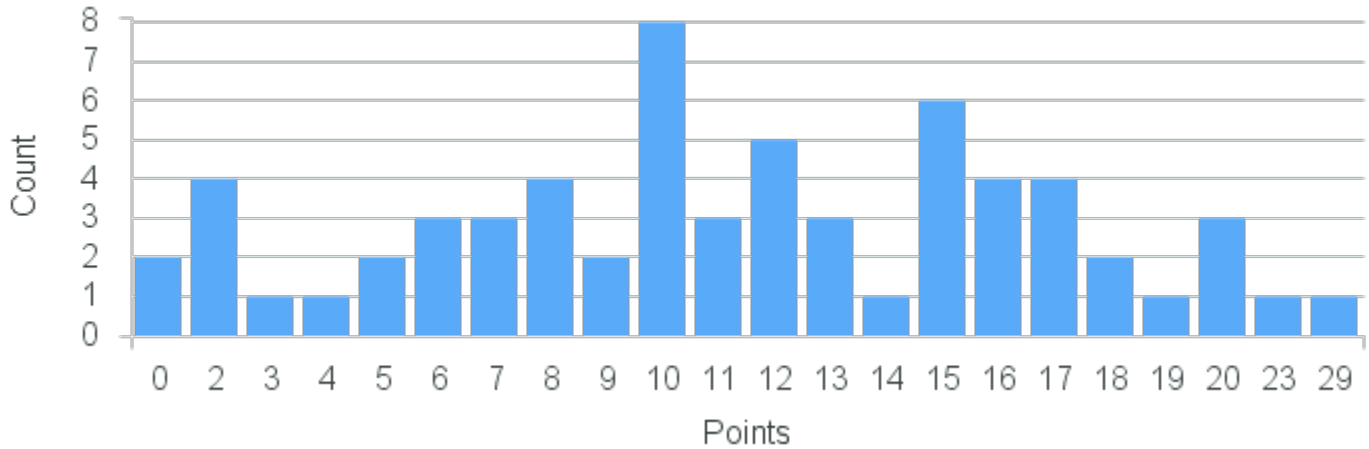

Limit: 25

Environment and Society

Demand: 64

Waitlisted: 39

Department: Environmental
Science

Min Points: 13

Term	Block(s)	CRN	Course ID	See Also	Course Limit	Course Demand	Count	Points
Spring 2022	5	21790	EV145 5511		25	64	1	29
Spring 2022	5	21790	EV145 5511		25	64	1	23
Spring 2022	5	21790	EV145 5511		25	64	3	20
Spring 2022	5	21790	EV145 5511		25	64	1	19
Spring 2022	5	21790	EV145 5511		25	64	2	18
Spring 2022	5	21790	EV145 5511		25	64	4	17
Spring 2022	5	21790	EV145 5511		25	64	4	16
Spring 2022	5	21790	EV145 5511		25	64	6	15
Spring 2022	5	21790	EV145 5511		25	64	1	14
Spring 2022	5	21790	EV145 5511		25	64	3	13
Spring 2022	5	21790	EV145 5511		25	64	5	12
Spring 2022	5	21790	EV145 5511		25	64	3	11
Spring 2022	5	21790	EV145 5511		25	64	8	10