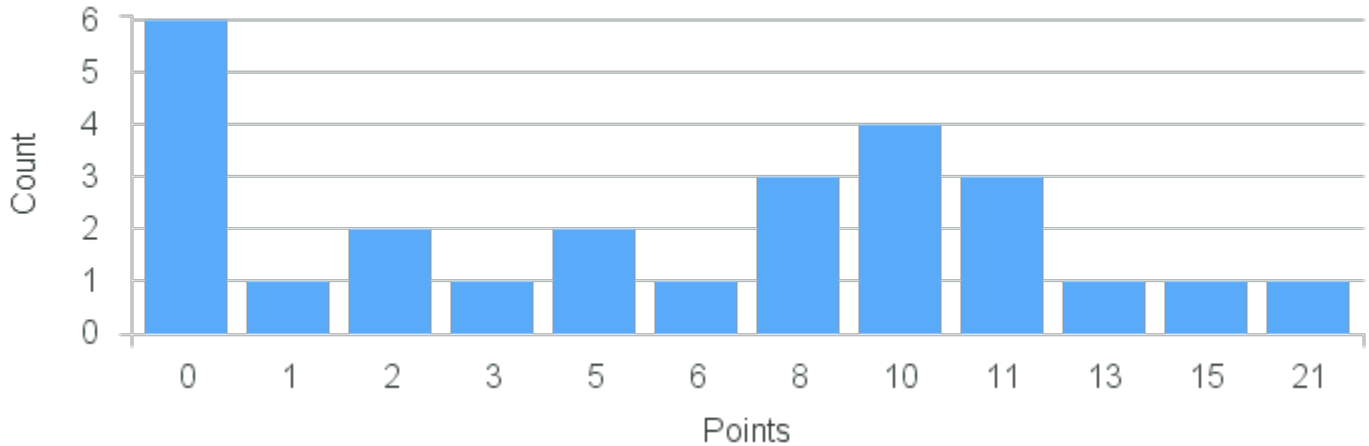

Course Point Distribution for Spring 2022

CRN: 22203

Course ID: RE207 Cross List: PA250 7711,AN208 7711,PS203 7711

Limit: 25

Politics, Religion and the Secular

Demand: 26

Waitlisted: 1

Department: Religion

Min Points: 0

Term	Block(s)	CRN	Course ID	See Also	Course Limit	Course Demand	Count	Points
Spring 2022	7	22203	RE207 7711	PA250 7711,AN208 7711,PS203 7721	25	26	1	21
Spring 2022	7	22203	RE207 7711	PA250 7711,AN208 7711,PS203 7721	25	26	1	15
Spring 2022	7	22203	RE207 7711	PA250 7711,AN208 7711,PS203 7721	25	26	1	13
Spring 2022	7	22203	RE207 7711	PA250 7711,AN208 7711,PS203 7721	25	26	3	11
Spring 2022	7	22203	RE207 7711	PA250 7711,AN208 7711,PS203 7721	25	26	4	10
Spring 2022	7	22203	RE207 7711	PA250 7711,AN208 7711,PS203 7721	25	26	3	8
Spring 2022	7	22203	RE207 7711	PA250 7711,AN208 7711,PS203 7721	25	26	1	6
Spring 2022	7	22203	RE207 7711	PA250 7711,AN208 7711,PS203 7721	25	26	2	5
Spring 2022	7	22203	RE207 7711	PA250 7711,AN208 7711,PS203 7721	25	26	1	3
Spring 2022	7	22203	RE207 7711	PA250 7711,AN208 7711,PS203 7721	25	26	2	2
Spring 2022	7	22203	RE207 7711	PA250 7711,AN208 7711,PS203 7721	25	26	1	1
Spring 2022	7	22203	RE207 7711	PA250 7711,AN208 7711,PS203 7721	25	26	6	0