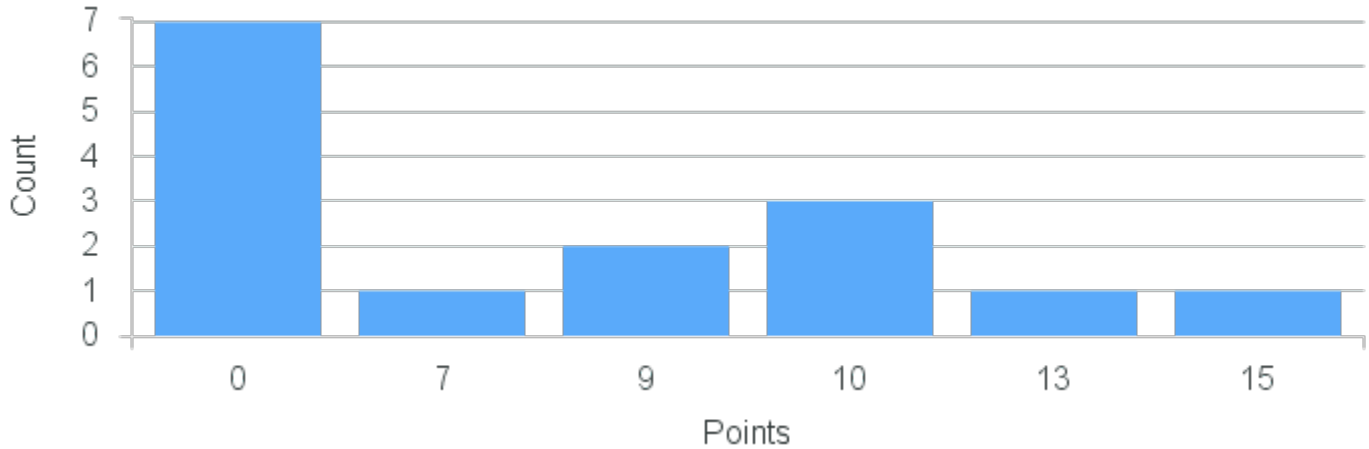

CRN: 22104

Course ID: RS200 Cross List: CO300 6611,EN280 6621
6611

Limit: 32

Topics in Russian and Eurasian Studies: Chekhov to Joyce: Inventing the Modern Short Story

Demand: 15

Waitlisted: 0

Department: Non-Departmental
Studies