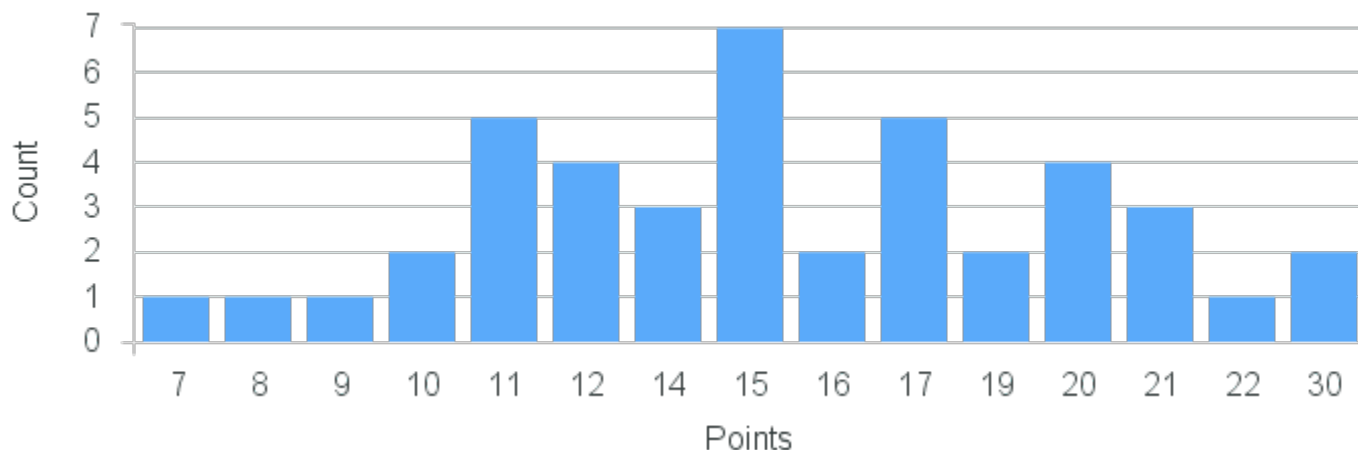

Course Point Distribution for Spring 2022

CRN: 22225

Course ID: CH108 Cross List:
5511

Limit: 25

General Chemistry II

Demand: 43

Waitlisted: 18

Department: Chemistry &
Biochemistry

Min Points: 15

Term	Block(s)	CRN	Course ID	See Also	Course Limit	Course Demand	Count	Points
Spring 2022	5	22225	CH108 5511		25	43	2	30
Spring 2022	5	22225	CH108 5511		25	43	1	22
Spring 2022	5	22225	CH108 5511		25	43	3	21
Spring 2022	5	22225	CH108 5511		25	43	4	20
Spring 2022	5	22225	CH108 5511		25	43	2	19
Spring 2022	5	22225	CH108 5511		25	43	5	17
Spring 2022	5	22225	CH108 5511		25	43	2	16
Spring 2022	5	22225	CH108 5511		25	43	7	15
Spring 2022	5	22225	CH108 5511		25	43	3	14
Spring 2022	5	22225	CH108 5511		25	43	4	12
Spring 2022	5	22225	CH108 5511		25	43	5	11
Spring 2022	5	22225	CH108 5511		25	43	2	10
Spring 2022	5	22225	CH108 5511		25	43	1	9