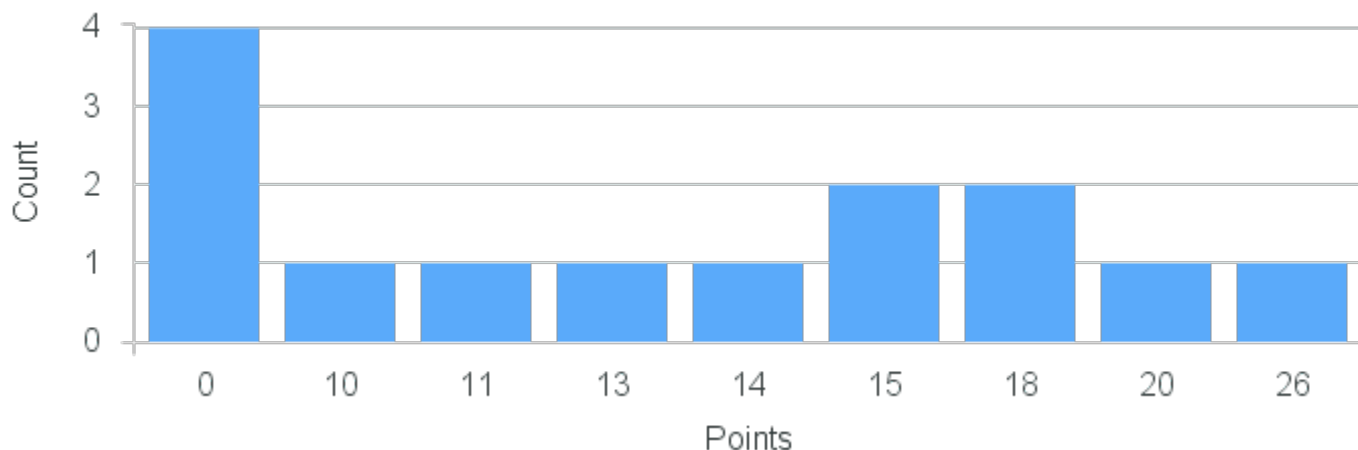

Course Point Distribution for Spring 2022

CRN: 22246

Course ID: CH107 Cross List:
8811

Limit: 25

General Chemistry I

Demand: 14

Waitlisted: 0

Department: Chemistry &
Biochemistry