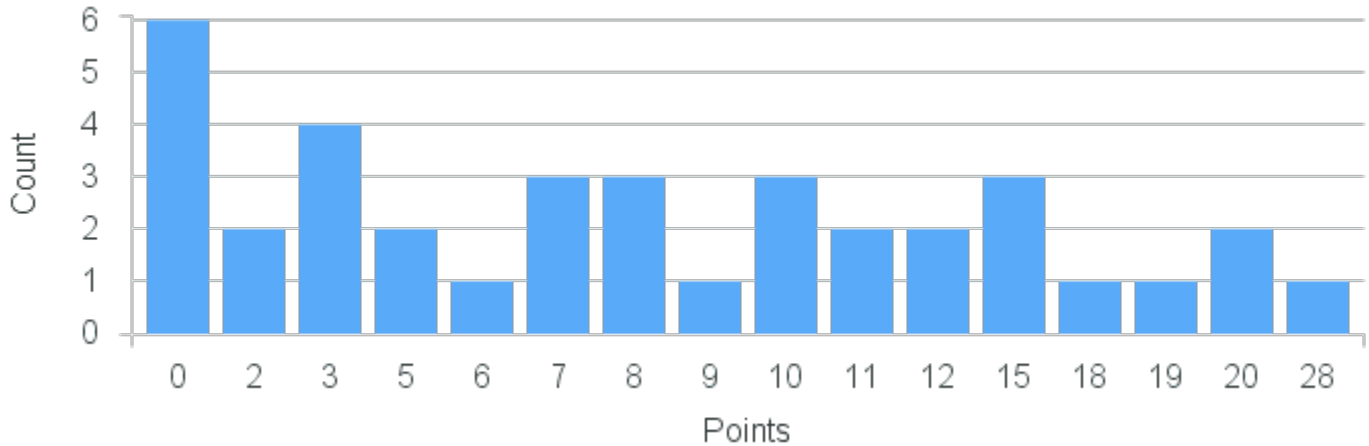

Course Point Distribution for Spring 2022

CRN: 21867

Course ID: HY200 Cross List: MU228 7711,CO200 7711,FG206 7711 Limit: 25

Topics in History: The Age of Romance: Music and History in the 19th Century

Demand: 37

Waitlisted: 12

Department: History

Min Points: 5

Term	Block(s)	CRN	Course ID	See Also	Course Limit	Course Demand	Count	Points
Spring 2022	7	21867	HY200 7711	MU228 7711,CO200 7711,FG206 7711	25	37	1	28
Spring 2022	7	21867	HY200 7711	MU228 7711,CO200 7711,FG206 7711	25	37	2	20
Spring 2022	7	21867	HY200 7711	MU228 7711,CO200 7711,FG206 7711	25	37	1	19
Spring 2022	7	21867	HY200 7711	MU228 7711,CO200 7711,FG206 7711	25	37	1	18
Spring 2022	7	21867	HY200 7711	MU228 7711,CO200 7711,FG206 7711	25	37	3	15
Spring 2022	7	21867	HY200 7711	MU228 7711,CO200 7711,FG206 7711	25	37	2	12
Spring 2022	7	21867	HY200 7711	MU228 7711,CO200 7711,FG206 7711	25	37	2	11
Spring 2022	7	21867	HY200 7711	MU228 7711,CO200 7711,FG206 7711	25	37	3	10
Spring 2022	7	21867	HY200 7711	MU228 7711,CO200 7711,FG206 7711	25	37	1	9
Spring 2022	7	21867	HY200 7711	MU228 7711,CO200 7711,FG206 7711	25	37	3	8
Spring 2022	7	21867	HY200 7711	MU228 7711,CO200 7711,FG206 7711	25	37	3	7
Spring 2022	7	21867	HY200 7711	MU228 7711,CO200 7711,FG206 7711	25	37	1	6
Spring 2022	7	21867	HY200 7711	MU228 7711,CO200 7711,FG206 7711	25	37	2	5
Spring 2022	7	21867	HY200 7711	MU228 7711,CO200 7711,FG206 7711	25	37	4	3