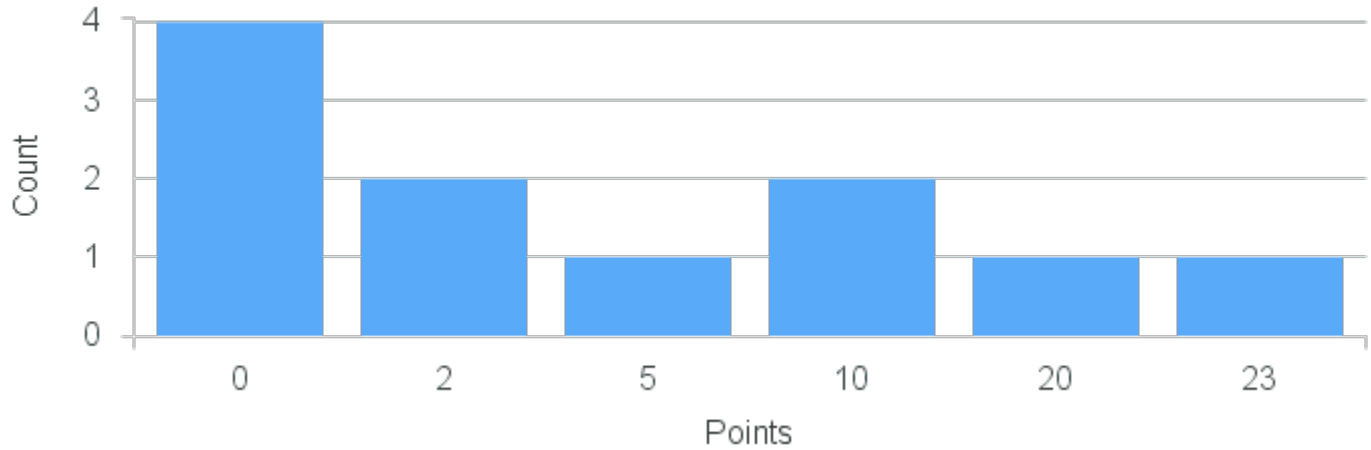

Course Point Distribution for Spring 2022

CRN: 22272

Course ID: PH360 Cross List:
8811

Limit: 18

Philosophy & Psychoanalysis

Demand: 11

Waitlisted: 0

Department: Philosophy

Term	Block(s)	CRN	Course ID	See Also	Course Limit	Course Demand	Count	Points
Spring 2022	8	22272	PH360 8811		18	11	1	23
Spring 2022	8	22272	PH360 8811		18	11	1	20
Spring 2022	8	22272	PH360 8811		18	11	2	10
Spring 2022	8	22272	PH360 8811		18	11	1	5
Spring 2022	8	22272	PH360 8811		18	11	2	2
Spring 2022	8	22272	PH360 8811		18	11	4	0