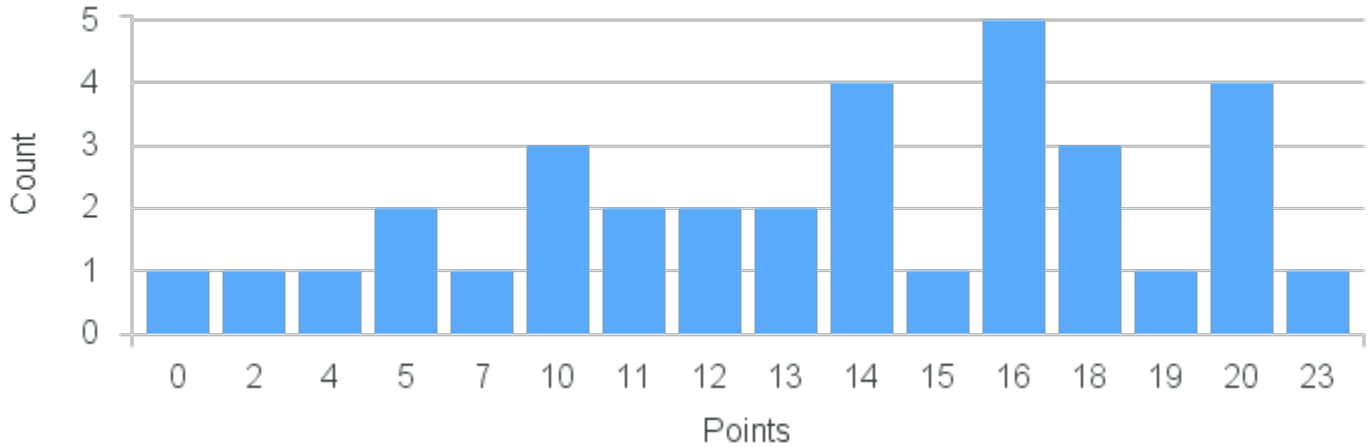

Course Point Distribution for Spring 2022

CRN: 22642

Course ID: MA117 Cross List:
8811

Limit: 25

Probability & Statistics

Demand: 34

Waitlisted: 9

Department: Mathematics &
Computer Science

Min Points: 11

Term	Block(s)	CRN	Course ID	See Also	Course Limit	Course Demand	Count	Points
Spring 2022	8	22642	MA117 8811		25	34	1	23
Spring 2022	8	22642	MA117 8811		25	34	4	20
Spring 2022	8	22642	MA117 8811		25	34	1	19
Spring 2022	8	22642	MA117 8811		25	34	3	18
Spring 2022	8	22642	MA117 8811		25	34	5	16
Spring 2022	8	22642	MA117 8811		25	34	1	15
Spring 2022	8	22642	MA117 8811		25	34	4	14
Spring 2022	8	22642	MA117 8811		25	34	2	13
Spring 2022	8	22642	MA117 8811		25	34	2	12
Spring 2022	8	22642	MA117 8811		25	34	2	11
Spring 2022	8	22642	MA117 8811		25	34	3	10
Spring 2022	8	22642	MA117 8811		25	34	1	7
Spring 2022	8	22642	MA117 8811		25	34	2	5