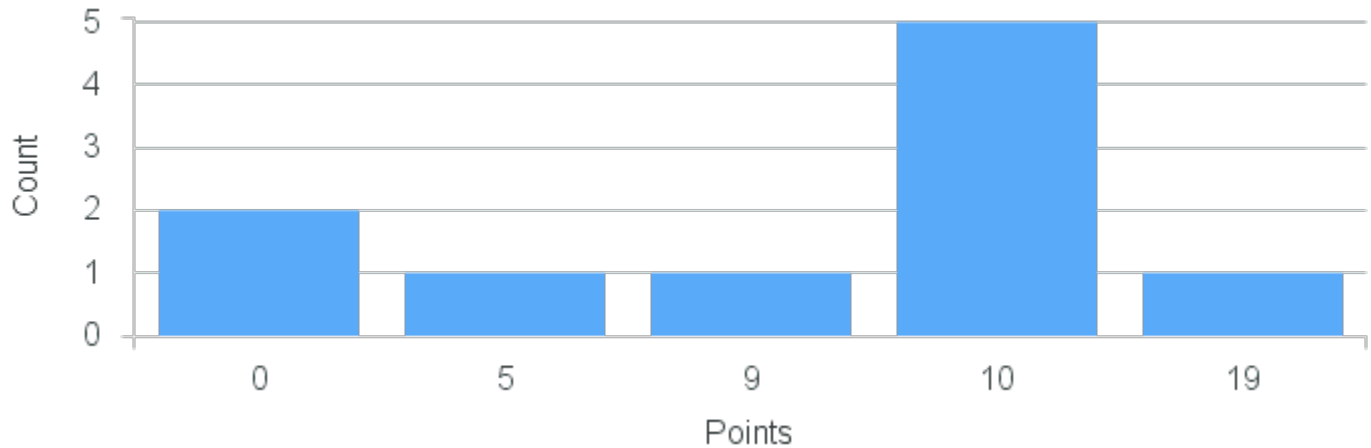

Course Point Distribution for Spring 2022

CRN: 22388

Course ID: PH203 Cross List: RE231 5521
5521

Limit: 32

Topics in Philosophy: Philosophy of Religion

Demand: 10

Waitlisted: 0

Department: Philosophy

Term	Block(s)	CRN	Course ID	See Also	Course Limit	Course Demand	Count	Points
Spring 2022	5	22388	PH203 5521	RE231 5521	32	10	1	19
Spring 2022	5	22388	PH203 5521	RE231 5521	32	10	5	10
Spring 2022	5	22388	PH203 5521	RE231 5521	32	10	1	9
Spring 2022	5	22388	PH203 5521	RE231 5521	32	10	1	5
Spring 2022	5	22388	PH203 5521	RE231 5521	32	10	2	0