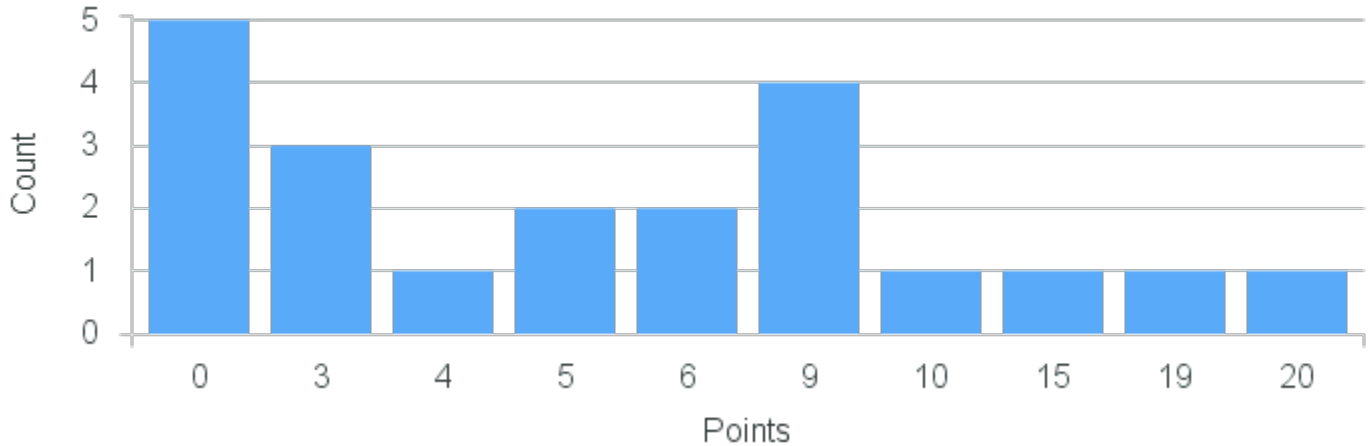

Course Point Distribution for Spring 2022

CRN: 22130

Course ID: SW272 Cross List:
6611

Limit: 25

Cultural Landscapes of the Southwest

Demand: 21

Waitlisted: 0

Department: Southwest Studies