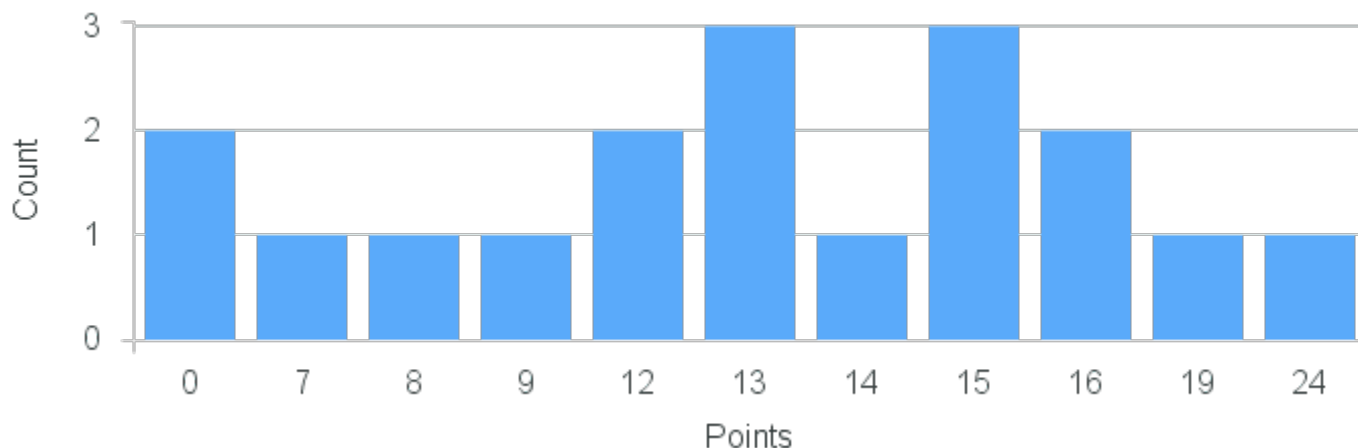

Course Point Distribution for Spring 2022

CRN: 22239

Course ID: CH108 Cross List:
7711

Limit: 25

General Chemistry II

Demand: 18

Waitlisted: 0

Department: Chemistry &
Biochemistry