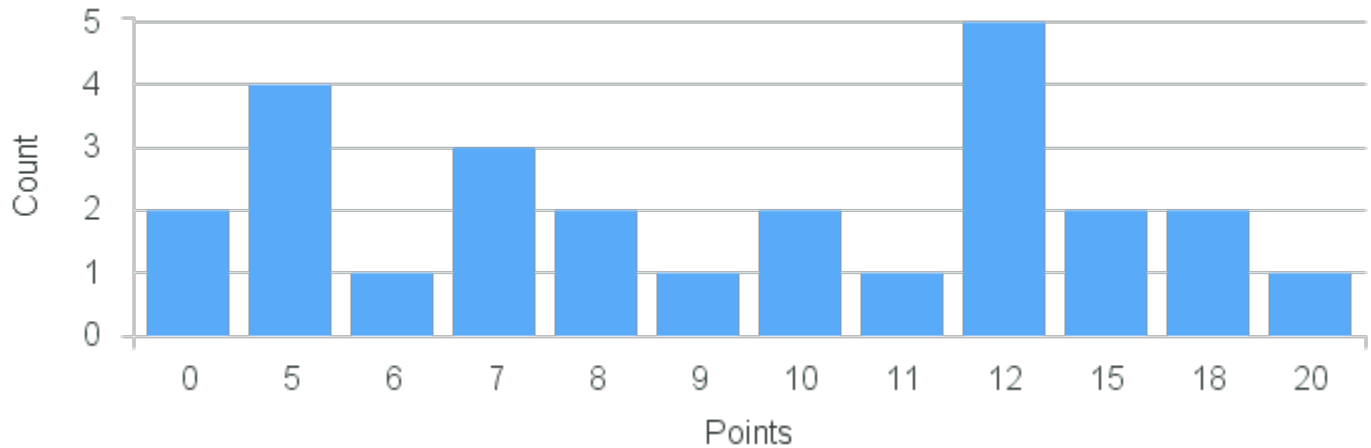

Course Point Distribution for Spring 2022

CRN: 21975

Course ID: PS292 Cross List:
8811

Limit: 25

American Political Thought

Demand: 26

Waitlisted: 1

Department: Political Science

Min Points: 0

Term	Block(s)	CRN	Course ID	See Also	Course Limit	Course Demand	Count	Points
Spring 2022	8	21975	PS292 8811		25	26	1	20
Spring 2022	8	21975	PS292 8811		25	26	2	18
Spring 2022	8	21975	PS292 8811		25	26	2	15
Spring 2022	8	21975	PS292 8811		25	26	5	12
Spring 2022	8	21975	PS292 8811		25	26	1	11
Spring 2022	8	21975	PS292 8811		25	26	2	10
Spring 2022	8	21975	PS292 8811		25	26	1	9
Spring 2022	8	21975	PS292 8811		25	26	2	8
Spring 2022	8	21975	PS292 8811		25	26	3	7
Spring 2022	8	21975	PS292 8811		25	26	1	6
Spring 2022	8	21975	PS292 8811		25	26	4	5
Spring 2022	8	21975	PS292 8811		25	26	2	0