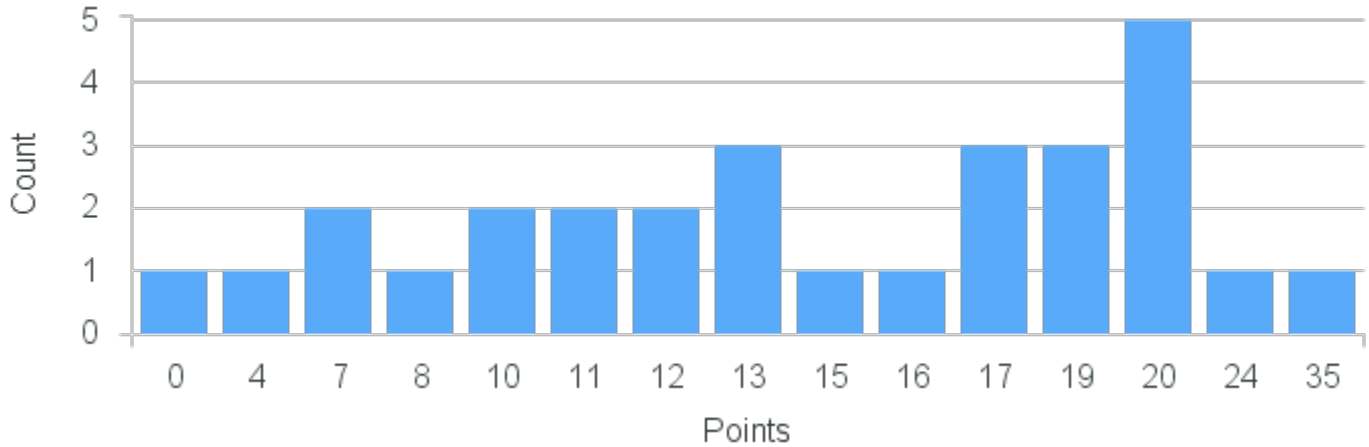

Course Point Distribution for Spring 2022

CRN: 22200

Course ID: HK321 Cross List:
6611

Limit: 15

Human Physiology

Demand: 29

Waitlisted: 14

Department: Human Biology and
Kinesiology

Min Points: 15

Term	Block(s)	CRN	Course ID	See Also	Course Limit	Course Demand	Count	Points
Spring 2022	6	22200	HK321 6611		15	29	1	35
Spring 2022	6	22200	HK321 6611		15	29	1	24
Spring 2022	6	22200	HK321 6611		15	29	5	20
Spring 2022	6	22200	HK321 6611		15	29	3	19
Spring 2022	6	22200	HK321 6611		15	29	3	17
Spring 2022	6	22200	HK321 6611		15	29	1	16
Spring 2022	6	22200	HK321 6611		15	29	1	15
Spring 2022	6	22200	HK321 6611		15	29	3	13
Spring 2022	6	22200	HK321 6611		15	29	2	12
Spring 2022	6	22200	HK321 6611		15	29	2	11
Spring 2022	6	22200	HK321 6611		15	29	2	10
Spring 2022	6	22200	HK321 6611		15	29	1	8
Spring 2022	6	22200	HK321 6611		15	29	2	7