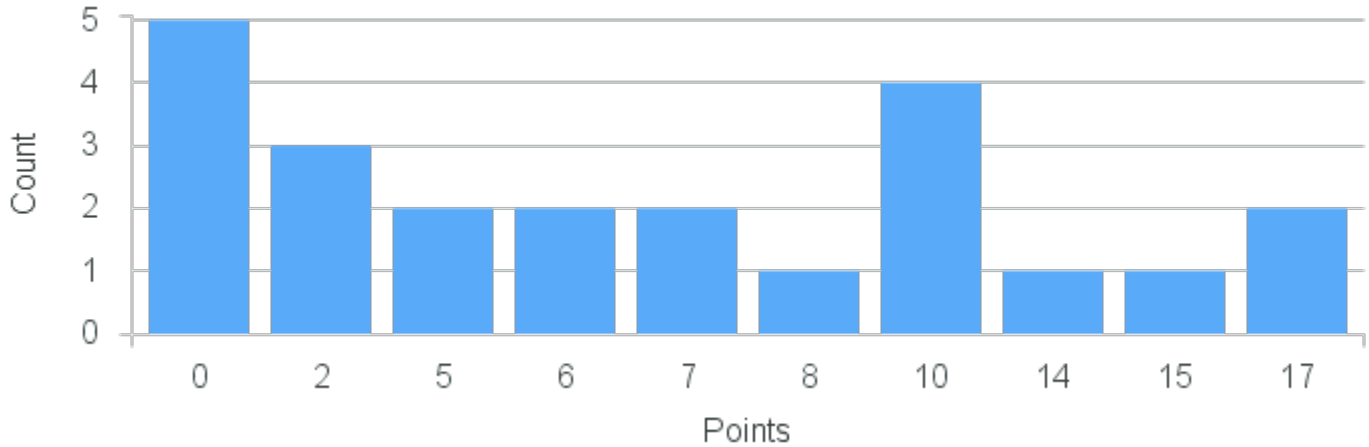

Course Point Distribution for Spring 2022

CRN: 22285

Course ID: RM251 Cross List:
6611

Limit: 25

Introduction to Indigenous Studies

Demand: 23

Waitlisted: 0

Department: Race, Ethnicity, and
Migration

Term	Block(s)	CRN	Course ID	See Also	Course Limit	Course Demand	Count	Points
Spring 2022	6	22285	RM251 6611		25	23	2	17
Spring 2022	6	22285	RM251 6611		25	23	1	15
Spring 2022	6	22285	RM251 6611		25	23	1	14
Spring 2022	6	22285	RM251 6611		25	23	4	10
Spring 2022	6	22285	RM251 6611		25	23	1	8
Spring 2022	6	22285	RM251 6611		25	23	2	7
Spring 2022	6	22285	RM251 6611		25	23	2	6
Spring 2022	6	22285	RM251 6611		25	23	2	5
Spring 2022	6	22285	RM251 6611		25	23	3	2
Spring 2022	6	22285	RM251 6611		25	23	5	0