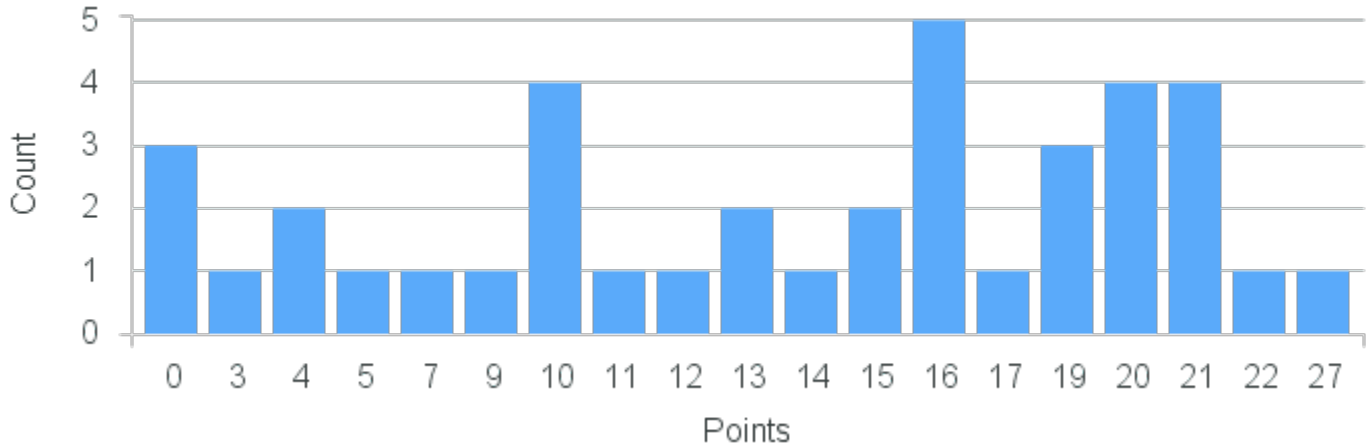

Course Point Distribution for Spring 2022

CRN: 22536

Course ID: MA126 Cross List:
8811

Limit: 25

Calculus 1

Demand: 39
Waitlisted: 14

Department: Mathematics &
Computer Science

Min Points: 12

Term	Block(s)	CRN	Course ID	See Also	Course Limit	Course Demand	Count	Points
Spring 2022	8	22536	MA126 8811		25	39	1	27
Spring 2022	8	22536	MA126 8811		25	39	1	22
Spring 2022	8	22536	MA126 8811		25	39	4	21
Spring 2022	8	22536	MA126 8811		25	39	4	20
Spring 2022	8	22536	MA126 8811		25	39	3	19
Spring 2022	8	22536	MA126 8811		25	39	1	17
Spring 2022	8	22536	MA126 8811		25	39	5	16
Spring 2022	8	22536	MA126 8811		25	39	2	15
Spring 2022	8	22536	MA126 8811		25	39	1	14
Spring 2022	8	22536	MA126 8811		25	39	2	13
Spring 2022	8	22536	MA126 8811		25	39	1	12
Spring 2022	8	22536	MA126 8811		25	39	1	11
Spring 2022	8	22536	MA126 8811		25	39	4	10