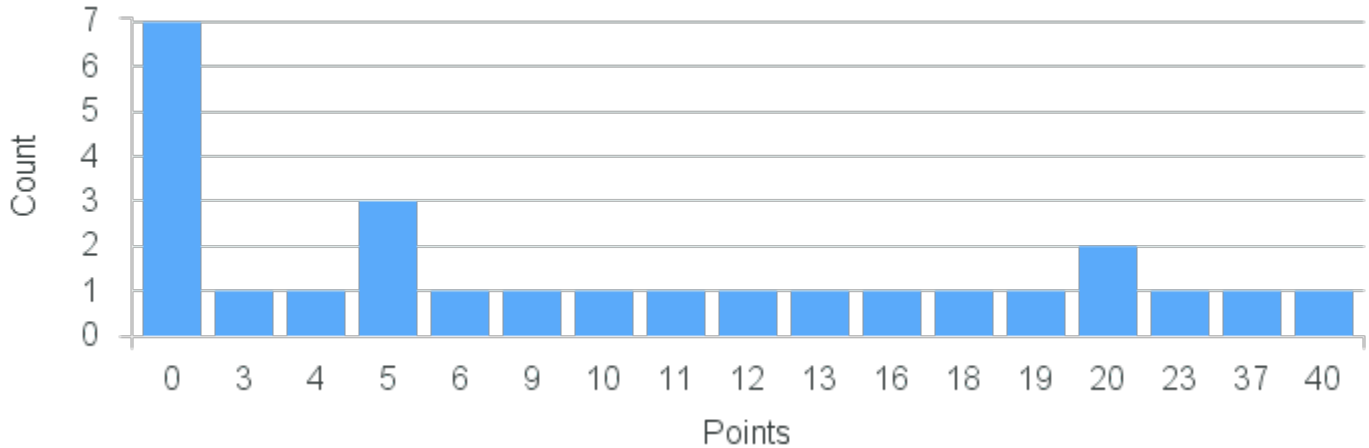

Course Point Distribution for Spring 2022

CRN: 22048

Course ID: HY200 Cross List: RM200 8821
8821

Limit: 25

Topics in History: American Sport and Society

Demand: 26

Waitlisted: 1

Department: History

Min Points: 0

Term	Block(s)	CRN	Course ID	See Also	Course Limit	Course Demand	Count	Points
Spring 2022	8	22048	HY200 8821	RM200 8821	25	26	1	40
Spring 2022	8	22048	HY200 8821	RM200 8821	25	26	1	37
Spring 2022	8	22048	HY200 8821	RM200 8821	25	26	1	23
Spring 2022	8	22048	HY200 8821	RM200 8821	25	26	2	20
Spring 2022	8	22048	HY200 8821	RM200 8821	25	26	1	19
Spring 2022	8	22048	HY200 8821	RM200 8821	25	26	1	18
Spring 2022	8	22048	HY200 8821	RM200 8821	25	26	1	16
Spring 2022	8	22048	HY200 8821	RM200 8821	25	26	1	13
Spring 2022	8	22048	HY200 8821	RM200 8821	25	26	1	12
Spring 2022	8	22048	HY200 8821	RM200 8821	25	26	1	11
Spring 2022	8	22048	HY200 8821	RM200 8821	25	26	1	10
Spring 2022	8	22048	HY200 8821	RM200 8821	25	26	1	9
Spring 2022	8	22048	HY200 8821	RM200 8821	25	26	1	6
Spring 2022	8	22048	HY200 8821	RM200 8821	25	26	3	5