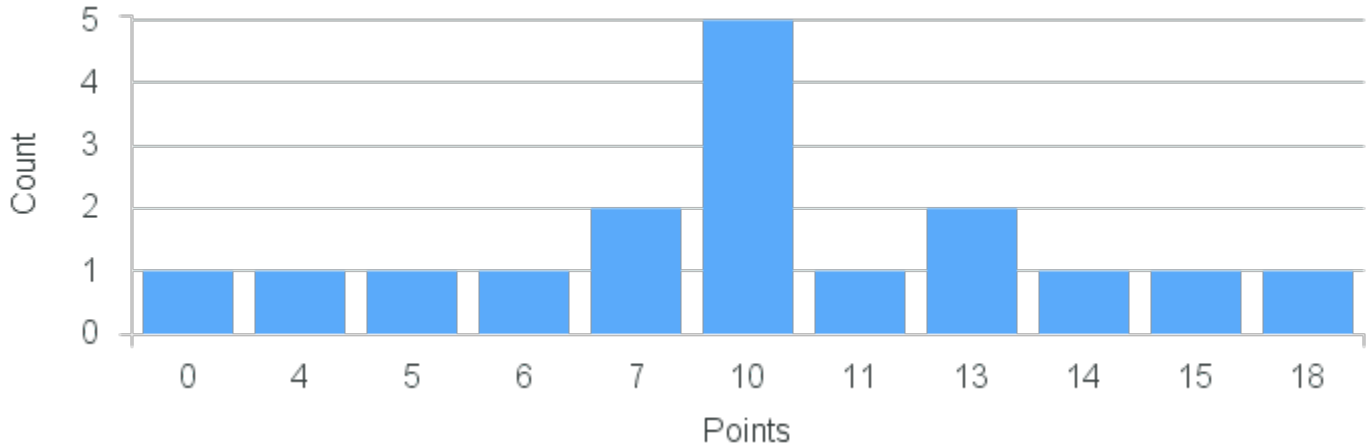

Course Point Distribution for Spring 2022

CRN: 22298

Course ID: EC372 Cross List:
5511

Limit: 25

Economic Development

Demand: 17

Waitlisted: 0

Department: Economics &
Business