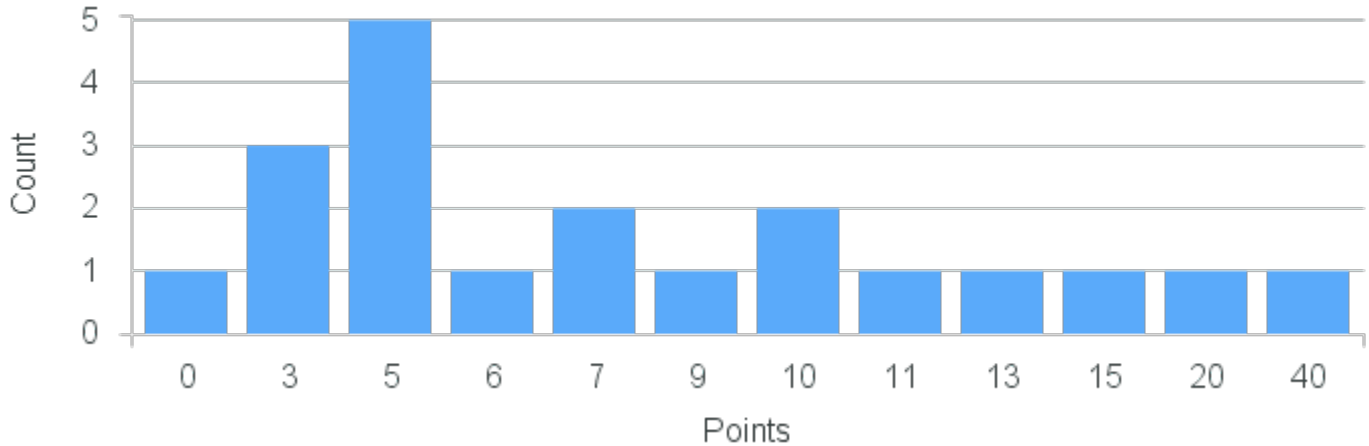

Course Point Distribution for Spring 2022

CRN: 22123

Course ID: AH121 Cross List:
5511

Limit: 25

Global Architecture II: Renaissance to the 21st Century

Demand: 20

Waitlisted: 0

Department: Art