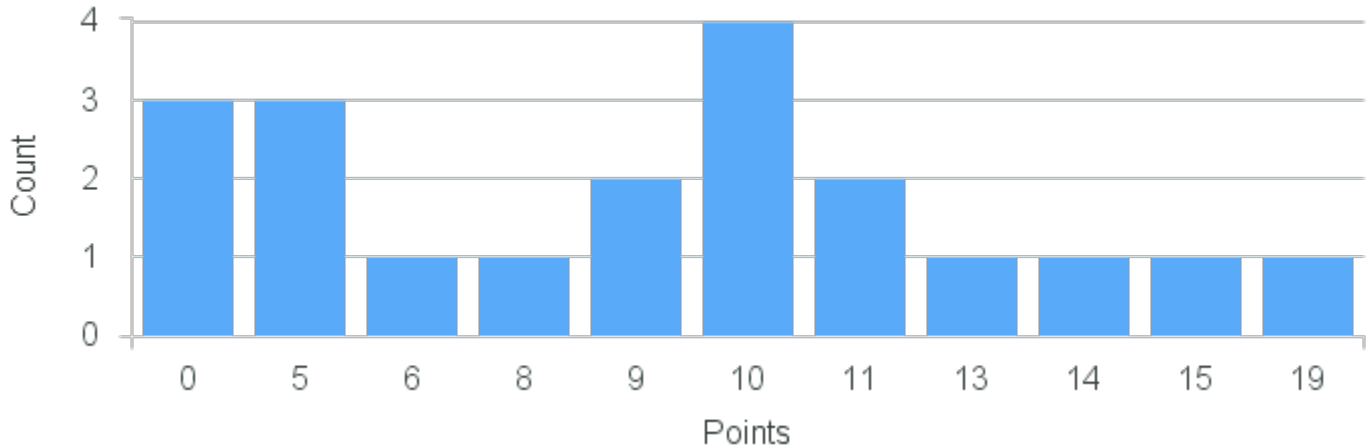

Course Point Distribution for Spring 2022

CRN: 22006

Course ID: PS304 Cross List:
8811

Limit: 25

Political Psychology

Demand: 20

Waitlisted: 0

Department: Political Science