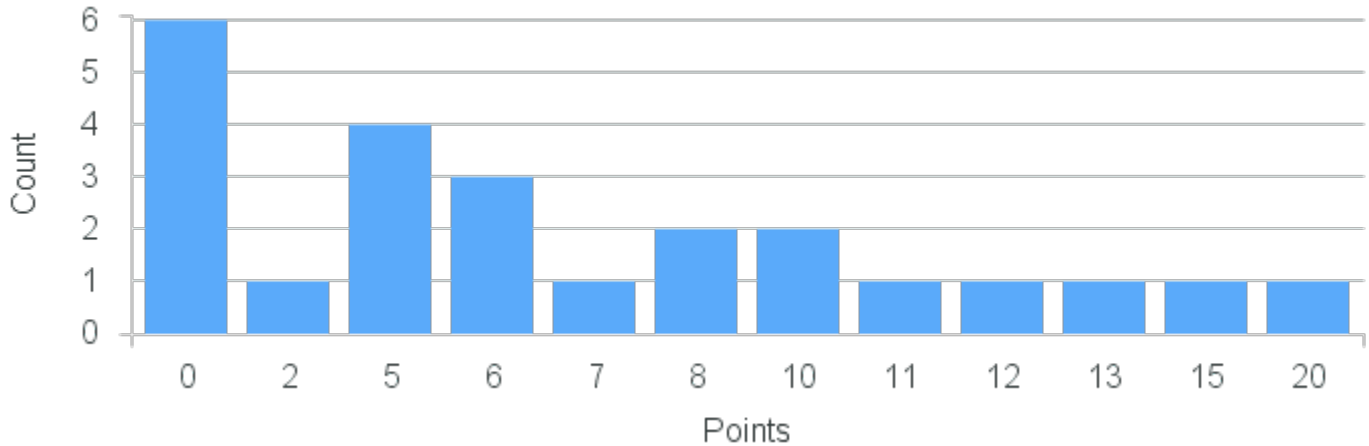

Course Point Distribution for Spring 2022

CRN: 22168

Course ID: CL220 Cross List: CO200 8831,FG220 8811
8811

Limit: 25

Myth & Meaning

Demand: 24

Waitlisted: 0

Department: Classics

Term	Block(s)	CRN	Course ID	See Also	Course Limit	Course Demand	Count	Points
Spring 2022	8	22168	CL220 8811	CO200 8831,FG220 8811	25	24	1	20
Spring 2022	8	22168	CL220 8811	CO200 8831,FG220 8811	25	24	1	15
Spring 2022	8	22168	CL220 8811	CO200 8831,FG220 8811	25	24	1	13
Spring 2022	8	22168	CL220 8811	CO200 8831,FG220 8811	25	24	1	12
Spring 2022	8	22168	CL220 8811	CO200 8831,FG220 8811	25	24	1	11
Spring 2022	8	22168	CL220 8811	CO200 8831,FG220 8811	25	24	2	10
Spring 2022	8	22168	CL220 8811	CO200 8831,FG220 8811	25	24	2	8
Spring 2022	8	22168	CL220 8811	CO200 8831,FG220 8811	25	24	1	7
Spring 2022	8	22168	CL220 8811	CO200 8831,FG220 8811	25	24	3	6
Spring 2022	8	22168	CL220 8811	CO200 8831,FG220 8811	25	24	4	5
Spring 2022	8	22168	CL220 8811	CO200 8831,FG220 8811	25	24	1	2
Spring 2022	8	22168	CL220 8811	CO200 8831,FG220 8811	25	24	6	0