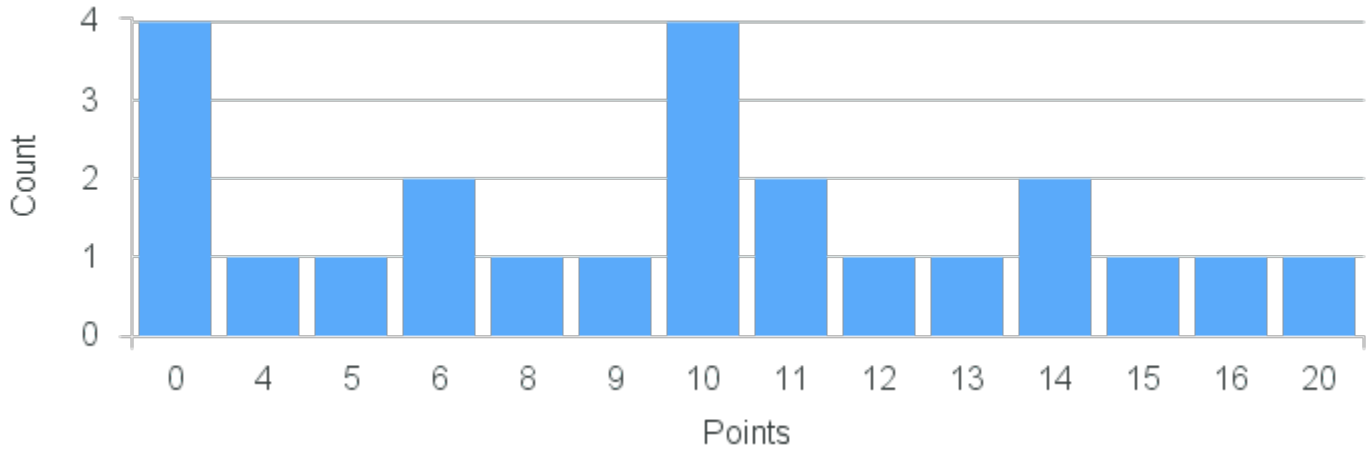

Course Point Distribution for Spring 2022

CRN: 22081

Course ID: BU205 Cross List:
8811

Limit: 25

Principles of Financial Accounting

Demand: 23

Waitlisted: 0

Department: Economics &
Business

Term	Block(s)	CRN	Course ID	See Also	Course Limit	Course Demand	Count	Points
Spring 2022	8	22081	BU205 8811		25	23	1	20
Spring 2022	8	22081	BU205 8811		25	23	1	16
Spring 2022	8	22081	BU205 8811		25	23	1	15
Spring 2022	8	22081	BU205 8811		25	23	2	14
Spring 2022	8	22081	BU205 8811		25	23	1	13
Spring 2022	8	22081	BU205 8811		25	23	1	12
Spring 2022	8	22081	BU205 8811		25	23	2	11
Spring 2022	8	22081	BU205 8811		25	23	4	10
Spring 2022	8	22081	BU205 8811		25	23	1	9
Spring 2022	8	22081	BU205 8811		25	23	1	8
Spring 2022	8	22081	BU205 8811		25	23	2	6
Spring 2022	8	22081	BU205 8811		25	23	1	5
Spring 2022	8	22081	BU205 8811		25	23	1	4