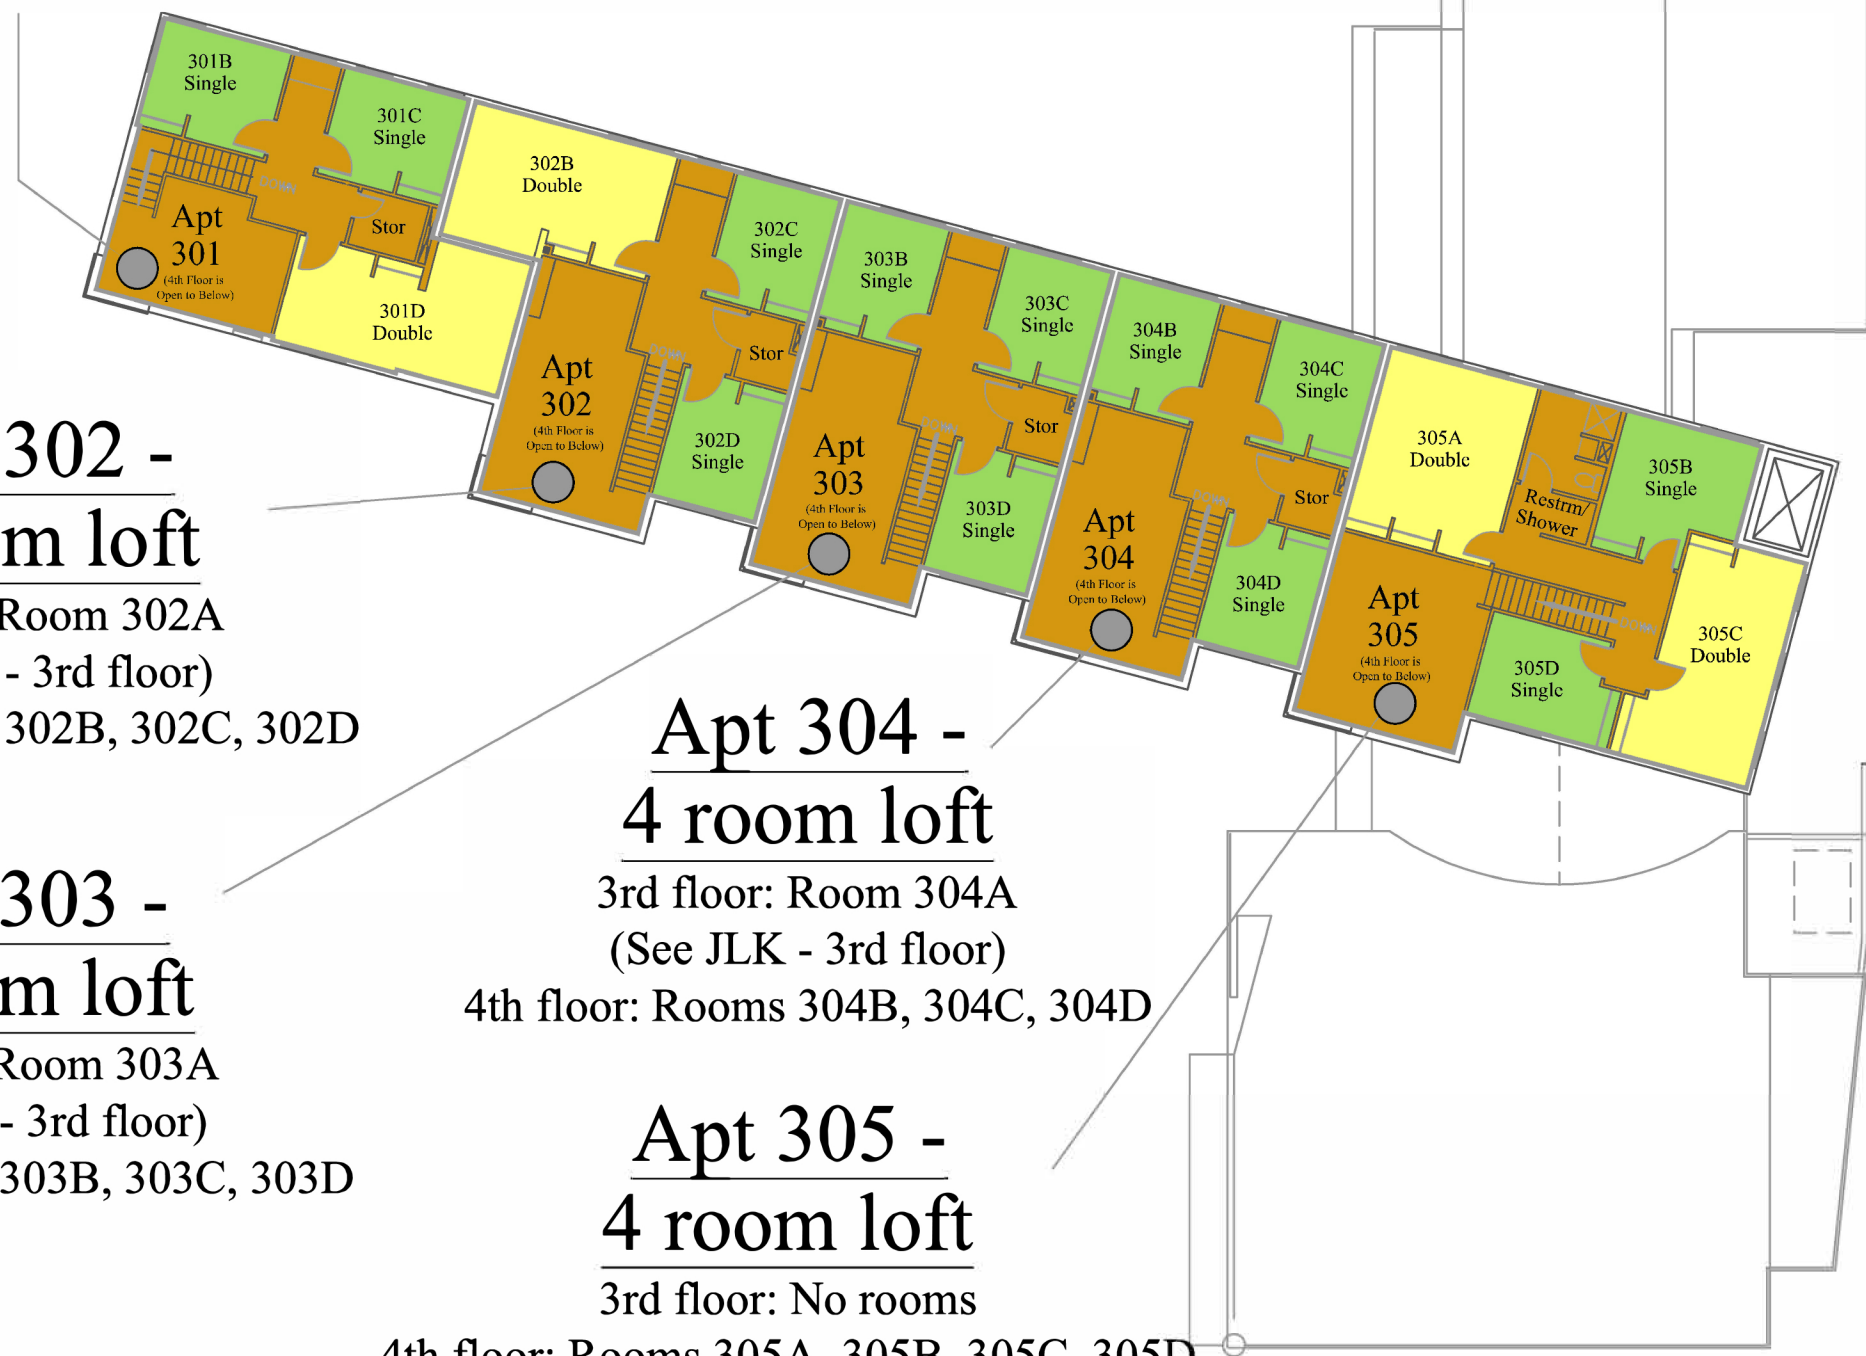

Apt 301 -
4 room loft

3rd floor: Room 301A
(See JLK - 3rd floor)

4th floor: Rooms 301B, 301C, 301D

Apt 302 -
4 room loft

3rd floor: Room 302A
(See JLK - 3rd floor)

4th floor: Rooms 302B, 302C, 302D

Apt 303 -
4 room loft

3rd floor: Room 303A
(See JLK - 3rd floor)

4th floor: Rooms 303B, 303C, 303D

Apt 304 -
4 room loft

3rd floor: Room 304A
(See JLK - 3rd floor)

4th floor: Rooms 304B, 304C, 304D

Apt 305 -
4 room loft

3rd floor: No rooms

4th floor: Rooms 305A, 305B, 305C, 305D

Residential Housing Legend

- Single
- Double
- Apartment Commons
- Building Support