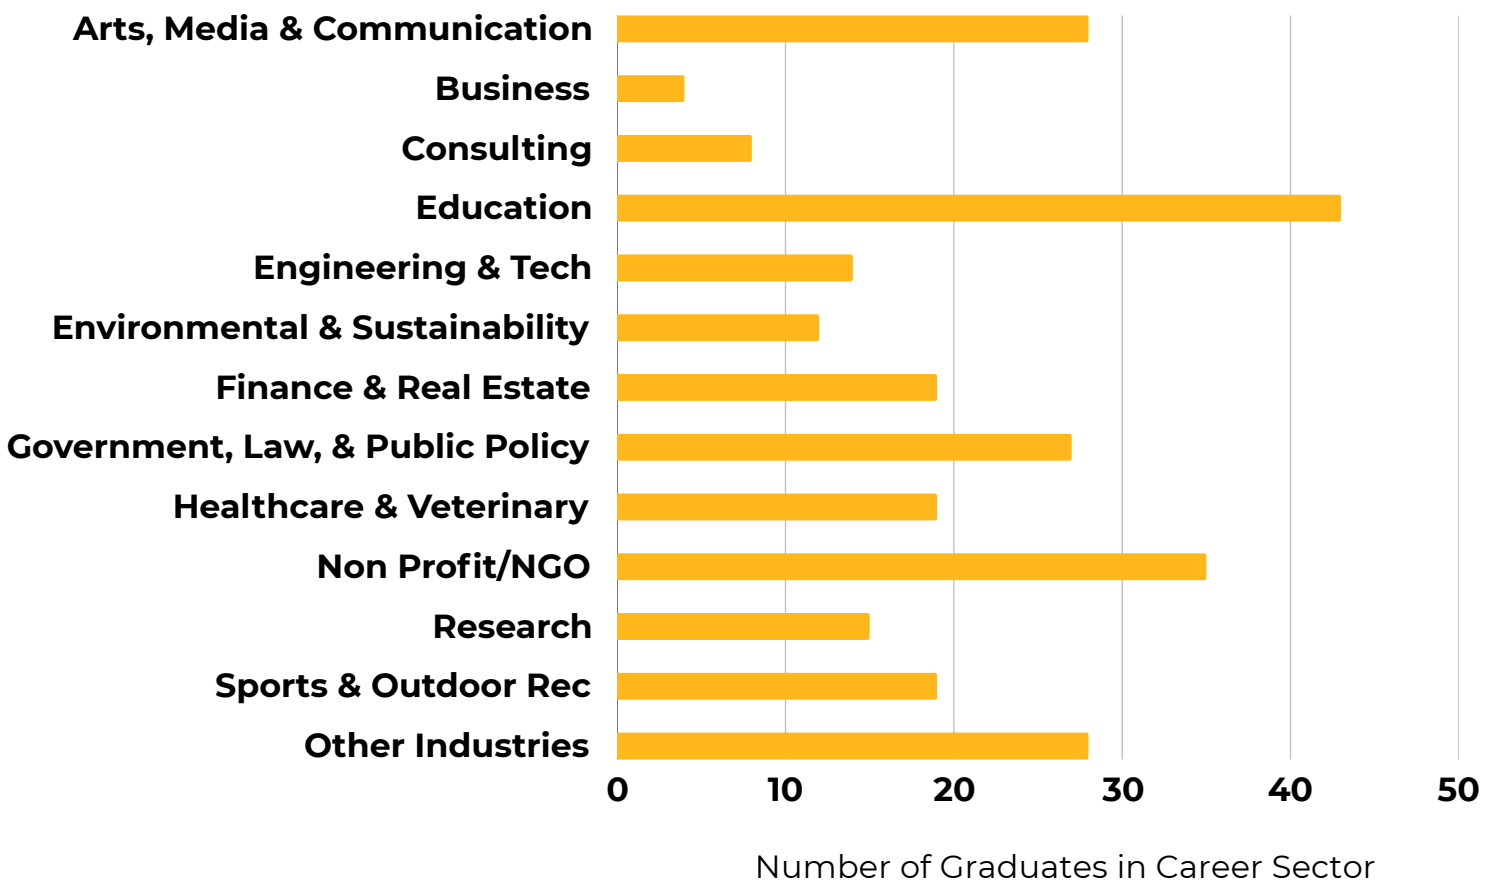

Three hundred sixty-one (361) graduates with an outcome have accepted:

- 88%** of graduates are satisfied or extremely satisfied with the post-graduate outcome they secured
- 89%** will use the knowledge and skills they learned in college in their outcome
- 90%** are confident or extremely confident in their career readiness to secure employment and succeed in work
- 88%** believe Colorado College was effective or extremely effective in preparing them for work and life after college
- 65%** of graduates participated in an average of 1.7 internships during their time at Colorado College

EMPLOYMENT

Of the **271** graduates who accepted employment

- **221** accepted a job
- **40** went into freelance, contract role, or entrepreneurial endeavors
- **10** obtained a fellowship

CAREERS BY SECTOR