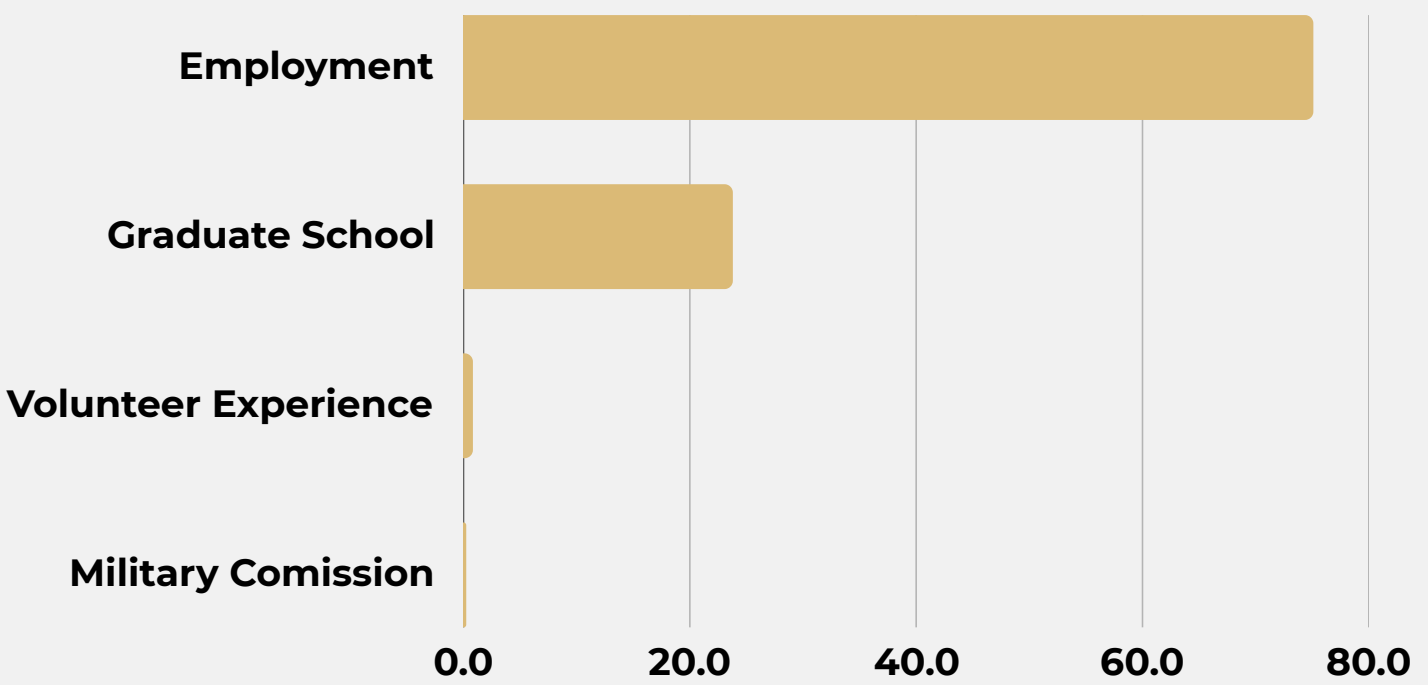

FIRST DESTINATION SURVEY

Colorado College
Class of **2024**

OUTCOMES FOR CLASS OF 2024

Graduates are considered to have an outcome if they have accepted a job, fellowship, service commitment, military commitment, or reported attending graduate school. It does not include graduates who received a job offer and declined.

Three hundred sixty-one (361) graduates with an outcome have accepted:

- 88%** of graduates are satisfied or extremely satisfied with the post-graduate outcome they secured
- 89%** will use the knowledge and skills they learned in college in their outcome
- 90%** are confident or extremely confident in their career readiness to secure employment and succeed in work
- 88%** believe Colorado College was effective or extremely effective in preparing them for work and life after college
- 65%** of graduates participated in an average of 1.7 internships during their time at Colorado College

EMPLOYMENT

Of the **271** graduates who accepted employment

- **221** accepted a job
- **40** went into freelance, contract role, or entrepreneurial endeavors
- **10** obtained a fellowship

CAREERS BY SECTOR