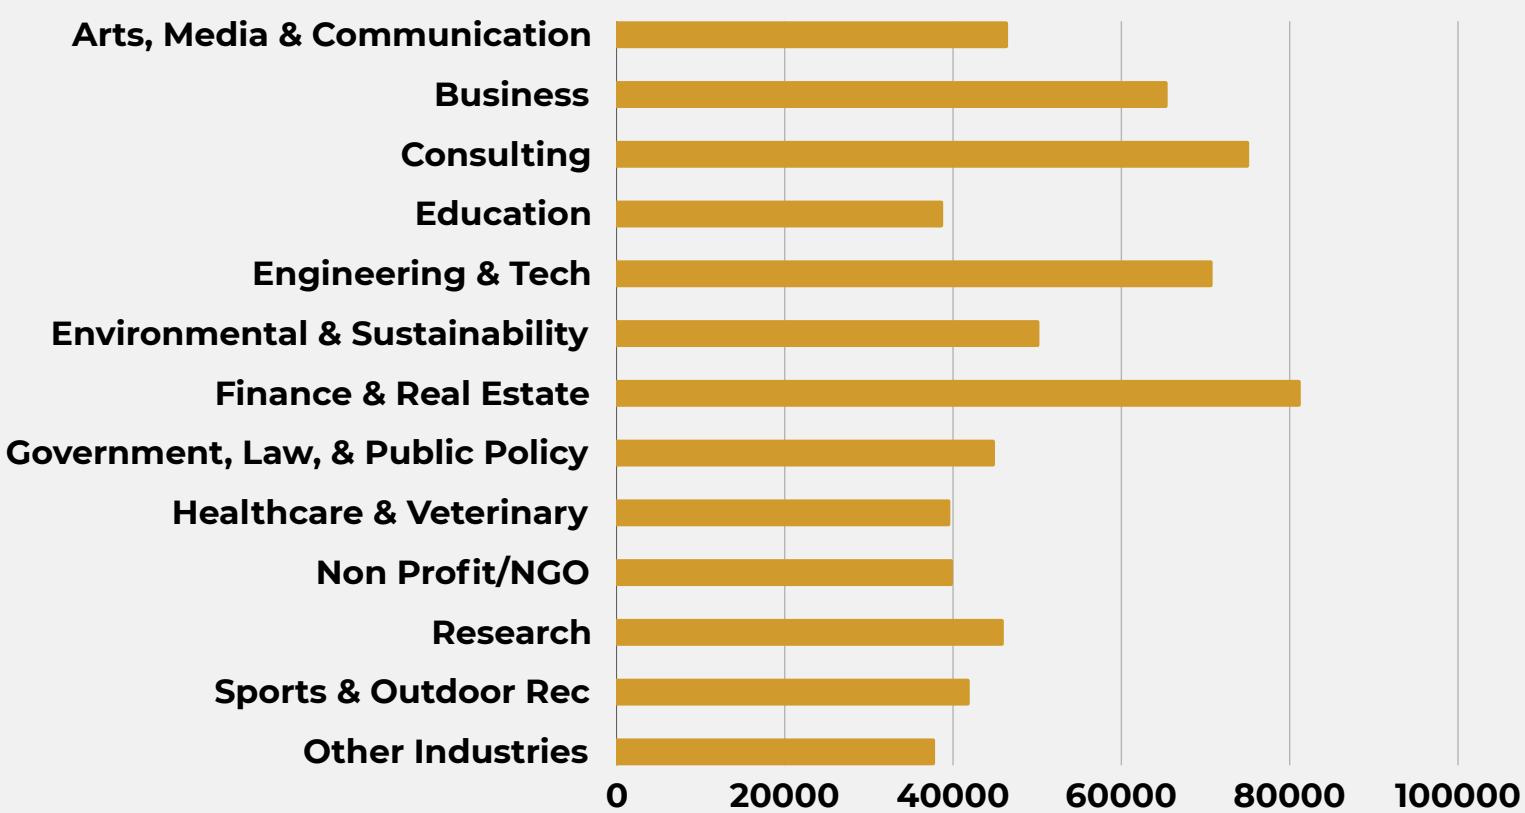

SAMPLING OF COMPANIES & GRAD SCHOOL

CLICK "COMPANY" OR "GRADUATE SCHOOL" TO SEE MORE

Company

AGC Partners
InterMed
Katie Stewart for Colorado CD59
SEKO Logistics
Academy Boulder
Finley Contractors
Amazon
Walt Disney World
POWDR
U.S. Department of State
ACZ Laboratories
Montana Medical Research
Atlas Preparatory School
AlphaSights
Crisalida
Shenzhen Kangning Hospital
Valley View Hospital
Michigan State University Foundation
Yale School of Medicine
Life Care Centers of America
Peace Corps
Upstream Consulting
Alzar School
Greenway District

Graduate School

University of Colorado, Anschutz
American International College
American University
Arizona State University
Babson College
Baylor University School of Law
Claremont Graduate University
Colorado College
Colorado State University
Columbia University
Cornell University
Dartmouth
Fordham University
Georgetown University
King's College London
Leiden University Campus
Lesley University
Marist College
Marquette University
McGill University
Michigan State University
Naropa University
New York University
Northwestern University