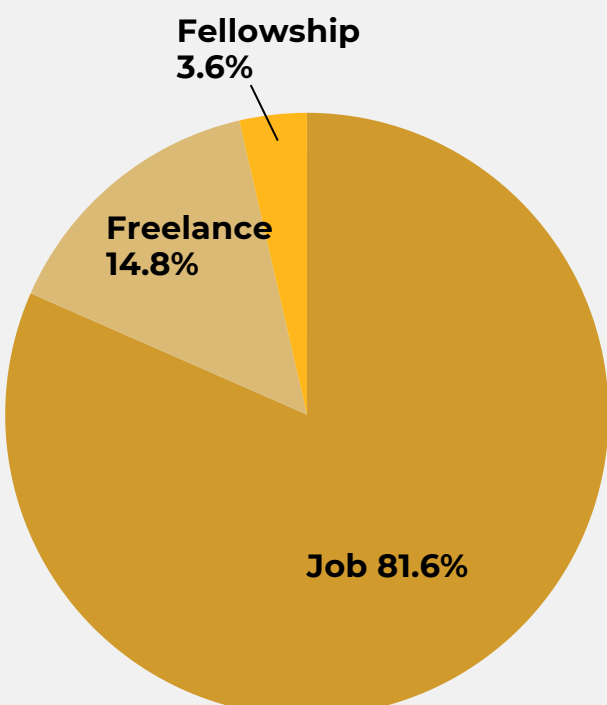

FIRST DESTINATION SURVEY

Colorado College
Class of **2024**

OUTCOMES FOR CLASS OF 2024

Graduates are considered to have an outcome if they have accepted a job, fellowship, service commitment, military commitment, or reported attending graduate school. It does not include graduates who received a job offer and declined.

Three hundred sixty-one (361) graduates with an outcome have accepted:

- 88%** of graduates are satisfied or extremely satisfied with the post-graduate outcome they secured
- 89%** will use the knowledge and skills they learned in college in their outcome
- 90%** are confident or extremely confident in their career readiness to secure employment and succeed in work
- 88%** believe Colorado College was effective or extremely effective in preparing them for work and life after college
- 65%** of graduates participated in an average of 1.7 internships during their time at Colorado College

EMPLOYMENT

Of the **271** graduates who accepted employment

- **221** accepted a job
- **40** went into freelance, contract role, or entrepreneurial endeavors
- **10** obtained a fellowship

CAREERS BY SECTOR