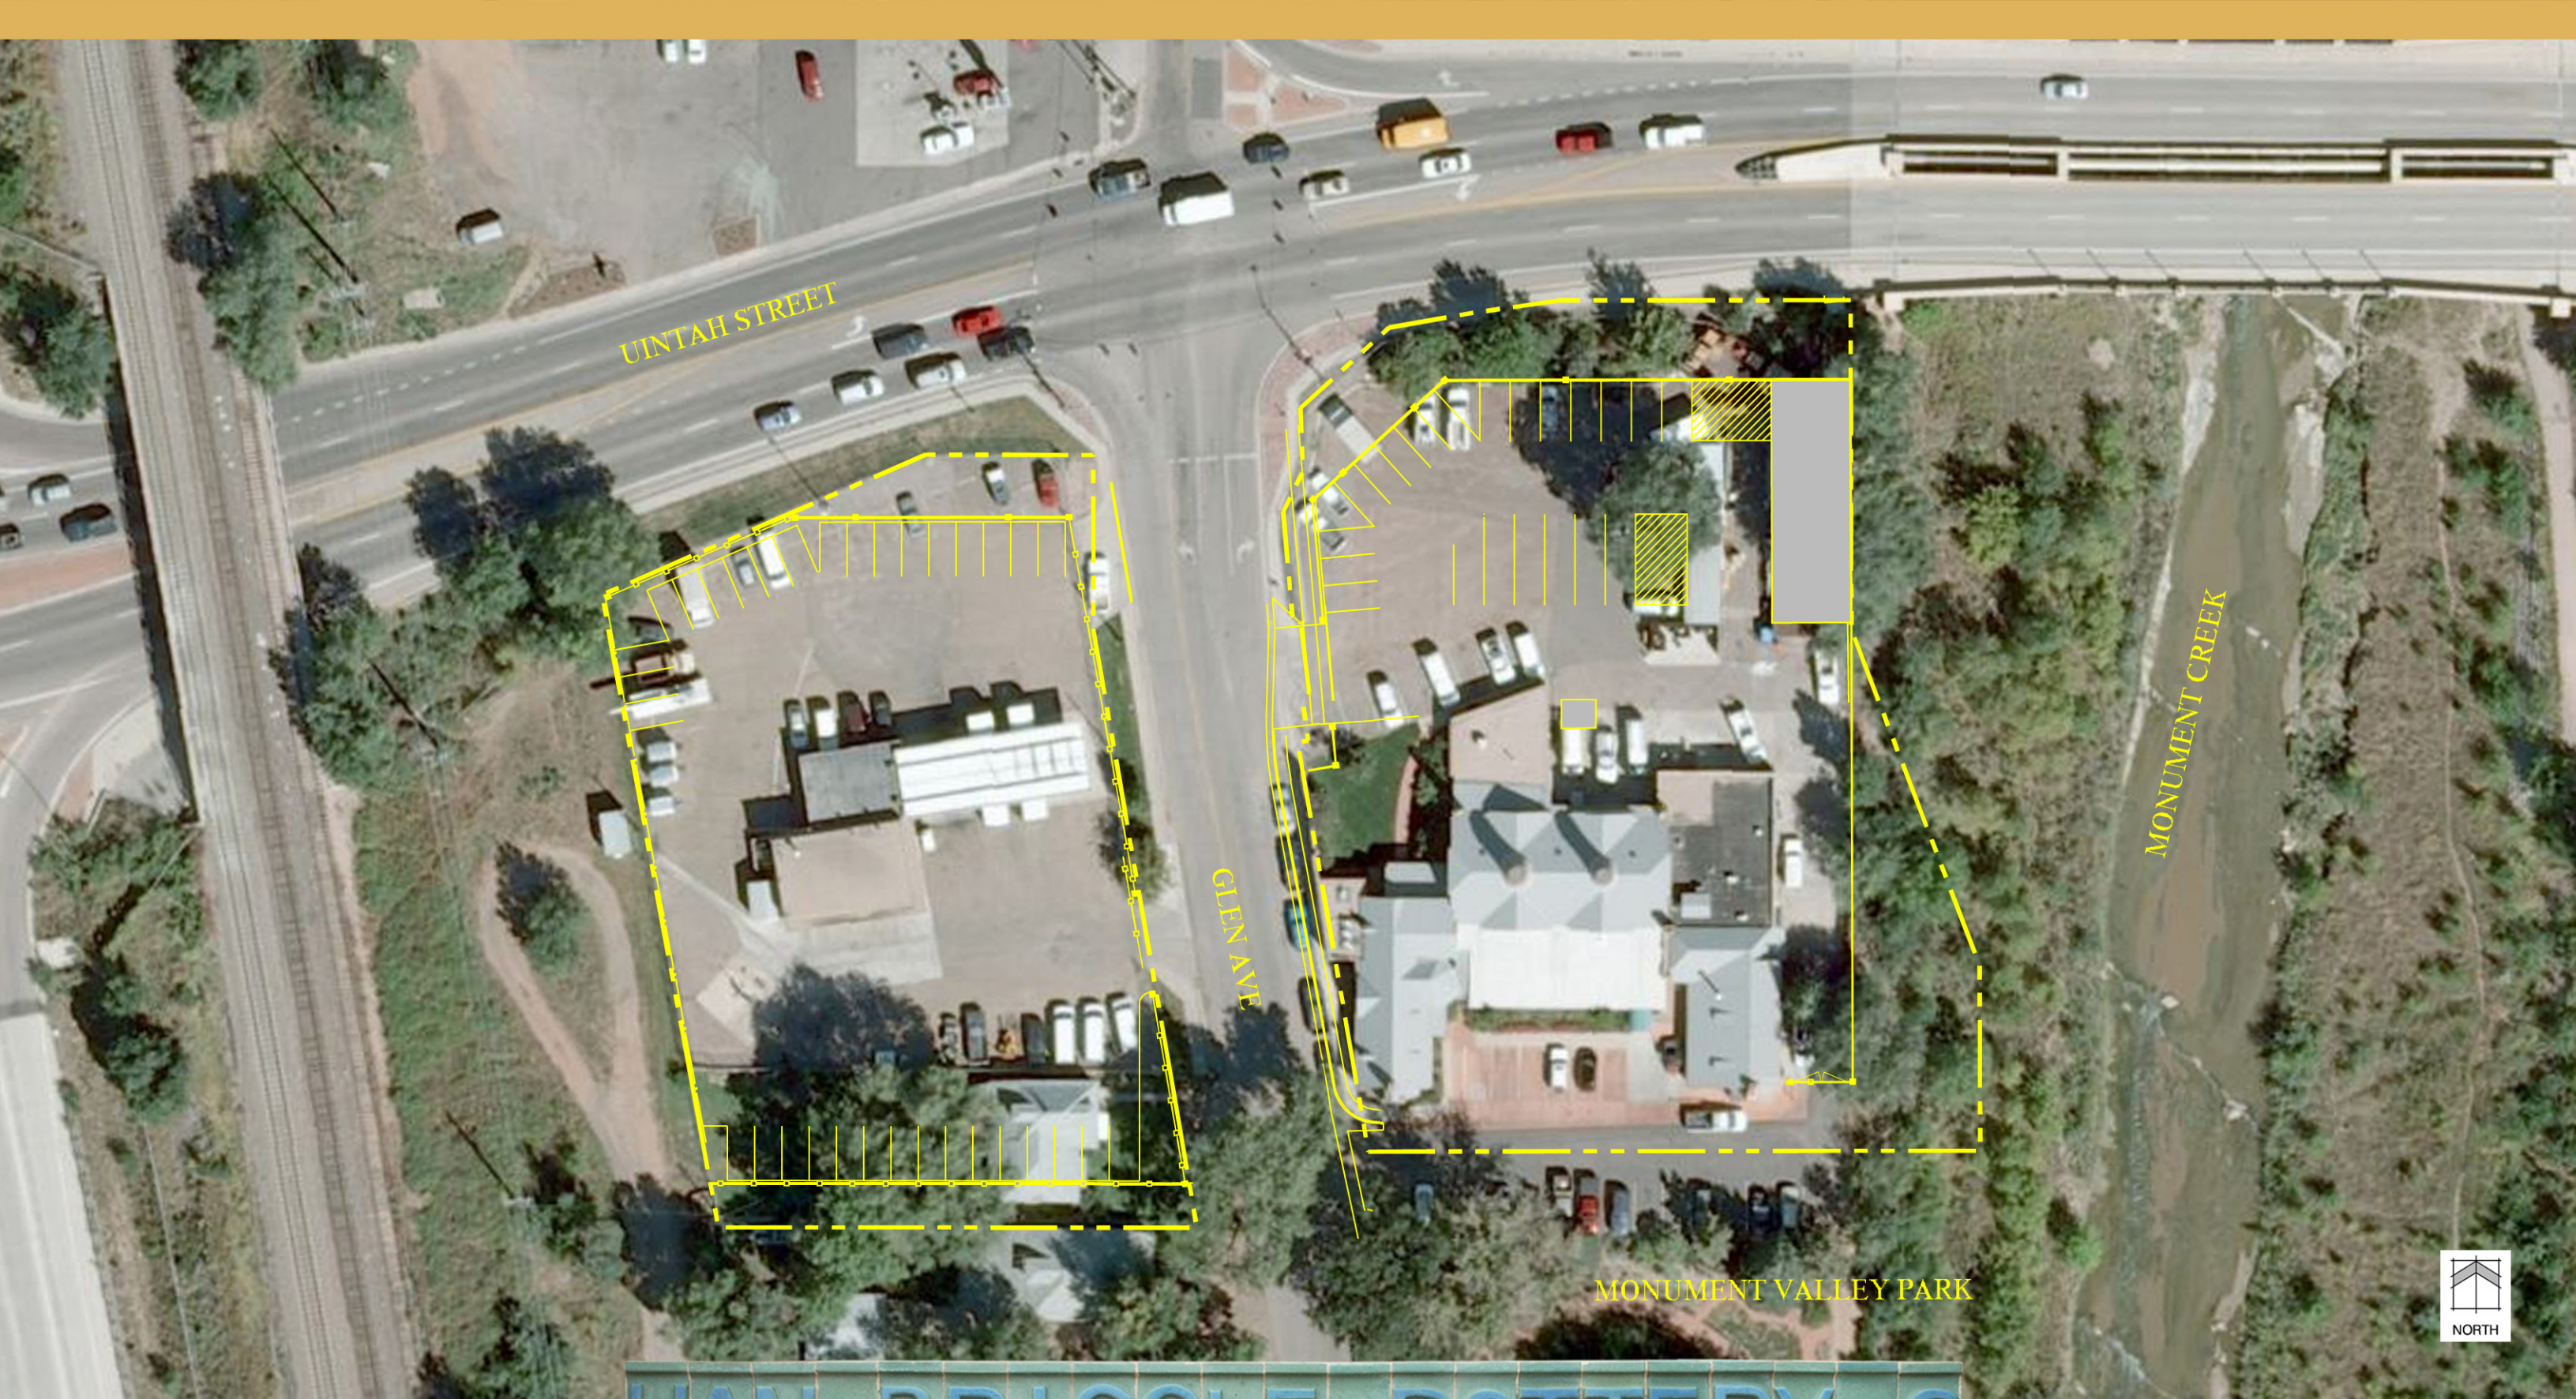

Before

Photo Simulation

After

Before

Photo Simulation

After

VAN BRIGGLE POTTERY ©

SITE & BUILDING IMPROVEMENTS SCHEME A SITE PLAN

AUGUST 16, 2010

GLEN AVE VIEW - LOOKING EAST

VAN BRIGGLE POTTERY ©

SITE & BUILDING IMPROVEMENTS
EXISTING CONDITIONS

AUGUST 16, 2010

GLEN AVE VIEW - LOOKING EAST

VAN BRIGGLE POTTERY ©

SITE & BUILDING IMPROVEMENTS
PROPOSED SCHEME A

AUGUST 16, 2010

UINTAH ST & GLEN AVE INTERSECTION - LOOKING SOUTH

VAN BRIGGLE POTTERY ©

SITE & BUILDING IMPROVEMENTS
EXISTING CONDITIONS

AUGUST 16, 2010

UINTAH ST & GLEN AVE INTERSECTION - LOOKING SOUTH

VAN BRIGGLE POTTERY ©

SITE & BUILDING IMPROVEMENTS
PROPOSED SCHEME A

AUGUST 16, 2010

Looking SE Before

Looking SE After

Looking East Before

Looking East After

Art Enhancements at Glen Avenue and Uintah Street

Project Area and Vicinity